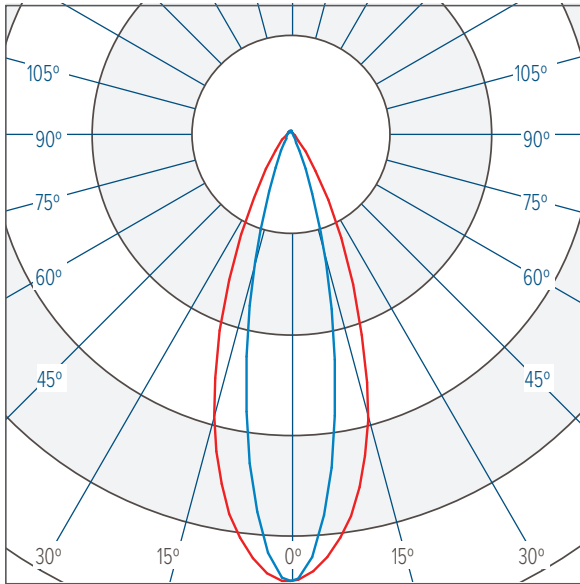

LIGHT DISTRIBUTIONS	DISTRIBUTION	BEAM ANGLE	2700K & 3000K			4000K		
			LUMENS	EFFICACY	MAX. CANDELA	LUMENS	EFFICACY	MAX. CANDELA
Values based on full output.	SPOT	13°	7584	98	115300	8167	106	124163
	NARROW	16°	6958	90	64431	7493	97	69385
	MEDIUM	25°	6829	89	32988	7354	96	35524
	WIDE	46°	6586	86	10061	7093	92	10835
	EXTRA WIDE	64°	5443	71	4821	5862	76	5192
	ELLIPTICAL	40° x 14°	6699	87	20086	7238	94	21702
	ELLIPTICAL WIDE	38° x 23°	6315	82	18941	6801	88	20398
	WALL WASH	36° x 19° (5° Incline)	6035	78	20741	6499	84	22336

Horizontal
Vertical

CAPITAL 100 B

Static White

PHOTOMETRICS

NOTE: VALUES SHOWN ARE FOR CAPITAL 100 B 4000K. APPLY A 0.93 PRORATE FACTOR TO

EXTRA WIDE 64° 4000K

CBCP 5192 @ 5862 lumens

Horizontal
Vertical

ELLIPTICAL 40° x 14° 4000K

CBCP 21702 @ 7238 lumens

Horizontal
Vertical

ELLIPTICAL WIDE 38° x 23° 4000K

CBCP 20398 @ 6801 lumens

Horizontal
Vertical

WALL WASH 36° x 19° 4000K

5° INCLINE