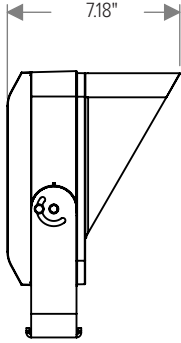

*Contact factory for other optical options.

See Page 5 for ordering information of available accessories.

		CAPITAL 100 B
PHYSICAL	HOUSING	Die-Cast Aluminum
	OVERALL DIMENSIONS	11.5" L x 3.2" W x 11.1" H
	WEIGHT	11.2 Pounds
	OPERATING TEMPERATURE	-40°F to 122°F (-40°C to 50°C)

LIGHT DISTRIBUTIONS	DISTRIBUTION	BEAM ANGLE	2700K & 3000K			4000K		
			LUMENS	EFFICACY	MAX. CANDELA	LUMENS	EFFICACY	MAX. CANDELA
Values based on full output.	SPOT	13°	7584	98	115300	8167	106	124163
	NARROW	16°	6958	90	64431	7493	97	69385
	MEDIUM	25°	6829	89	32988	7354	96	35524
	WIDE	46°	6586	86	10061	7093	92	10835
	EXTRA WIDE	64°	5443	71	4821	5862	76	5192
	ELLIPTICAL	40° x 14°	6699	87	20086	7238	94	21702
	ELLIPTICAL WIDE	38° x 23°	6315	82	18941	6801	88	20398
	WALL WASH	36° x 19° (5° Incline)	6035	78	20741	6499	84	22336

CAPITAL 100 B

Static White

DIMENSIONS

All dimensions are shown in inches unless otherwise noted.

MOUNTING

CAPITAL 100 B

Static White

ACCESSORY DIMENSIONS