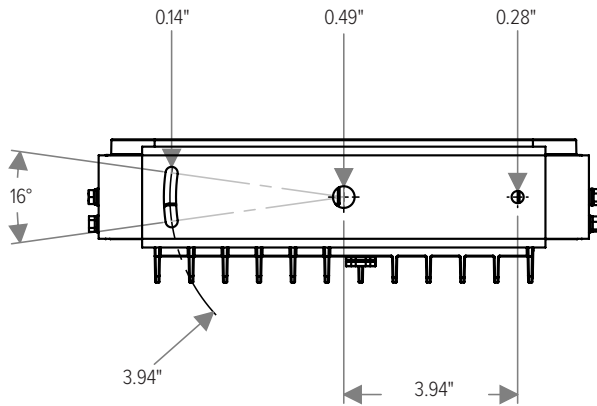

CAPITAL 100 B

Static White

DIMENSIONS

All dimensions are shown in inches unless otherwise noted.

MOUNTING

CAPITAL 100 B

Static White

ACCESSORY DIMENSIONS