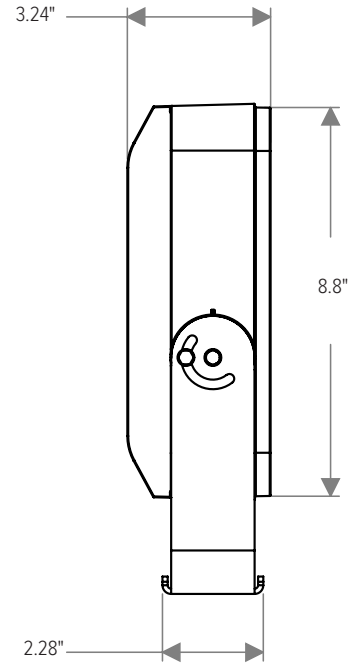

*Contact factory for other optical options.

See Page 5 for ordering information of available accessories.

		CAPITAL 100 B
PHYSICAL	HOUSING	Die-Cast Aluminum
	OVERALL DIMENSIONS	11.5" L x 3.2" W x 11.1" H
	WEIGHT	11.2 Pounds
	OPERATING TEMPERATURE	-40°F to 122°F (-40°C to 50°C)

LIGHT DISTRIBUTIONS	DISTRIBUTION	BEAM ANGLE	2700K & 3000K			4000K		
			LUMENS	EFFICACY	MAX. CANDELA	LUMENS	EFFICACY	MAX. CANDELA
Values based on full output.	SPOT	13°	7584	98	115300	8167	106	124163
	NARROW	16°	6958	90	64431	7493	97	69385
	MEDIUM	25°	6829	89	32988	7354	96	35524
	WIDE	46°	6586	86	10061	7093	92	10835
	EXTRA WIDE	64°	5443	71	4821	5862	76	5192
	ELLIPTICAL	40° x 14°	6699	87	20086	7238	94	21702
	ELLIPTICAL WIDE	38° x 23°	6315	82	18941	6801	88	20398
	WALL WASH	36° x 19° (5° Incline)	6035	78	20741	6499	84	22336

CAPITAL 100 B

Static White

DIMENSIONS

All dimensions are shown in inches unless otherwise noted.

MOUNTING

CAPITAL 100 B

Static White

ACCESSORY DIMENSIONS