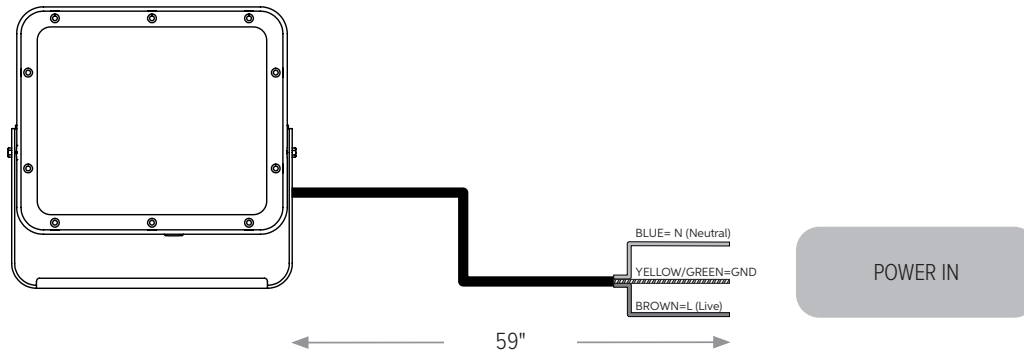

CONNECTIONS

"P" Type Cable (On/Off)