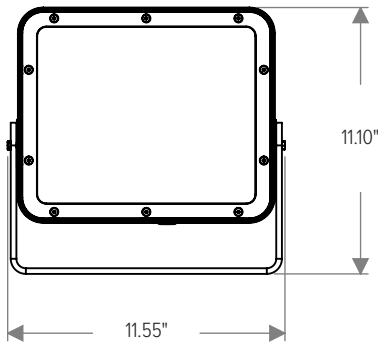

With 3G Mounting Yoke
(Ordered with Luminaire)