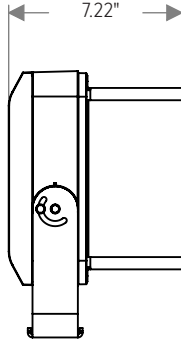

With Snoot (CP100-SNOOT-XX)