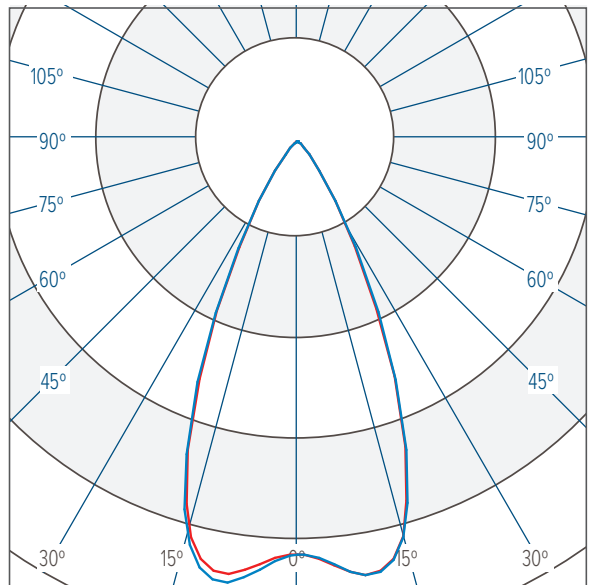

WIDE 46° 4000K

CBCP 10835 @ 7093 lumens

Horizontal
Vertical