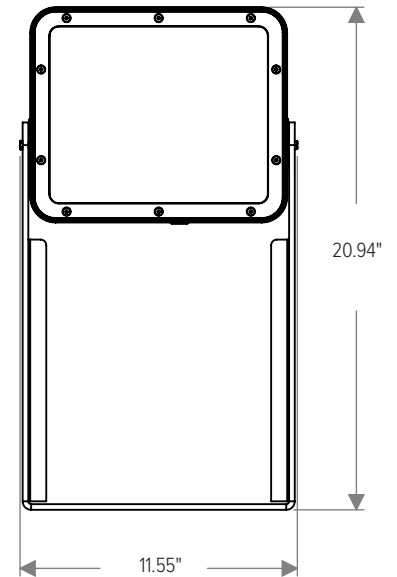

*Contact factory for other optical options.

See Page 5 for ordering information of available accessories.

		CAPITAL 100 B
PHYSICAL	HOUSING	Die-Cast Aluminum
	OVERALL DIMENSIONS	11.5" L x 3.2" W x 11.1" H
	WEIGHT	11.2 Pounds
	OPERATING TEMPERATURE	-40°F to 122°F (-40°C to 50°C)

CAPITAL 100 B

Static White

DIMENSIONS

All dimensions are shown in inches unless otherwise noted.

MOUNTING

CAPITAL 100 B

Static White

ACCESSORY DIMENSIONS

With Visor (CP100-VISOR-XX)

With Snoot (CP100-SNOOT-XX)

With Wire Guard (CP100-WIREGUARD-XX)

With 3G Mounting Yoke
(Ordered with Luminaire)

With 11.8" Extended Mounting Yoke
(CP100-EXTYOKE300-XX)

With 16.1" Extended Mounting Yoke
(CP100-EXTYOKE410-XX)