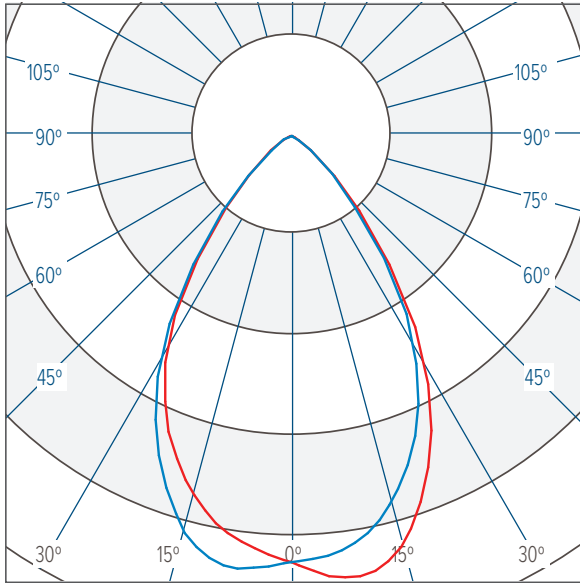

LIGHT DISTRIBUTIONS	DISTRIBUTION	BEAM ANGLE	2700K & 3000K			4000K		
			LUMENS	EFFICACY	MAX. CANDELA	LUMENS	EFFICACY	MAX. CANDELA
Values based on full output.	SPOT	13°	7584	98	115300	8167	106	124163
	NARROW	16°	6958	90	64431	7493	97	69385
	MEDIUM	25°	6829	89	32988	7354	96	35524
	WIDE	46°	6586	86	10061	7093	92	10835
	EXTRA WIDE	64°	5443	71	4821	5862	76	5192
	ELLIPTICAL	40° x 14°	6699	87	20086	7238	94	21702
	ELLIPTICAL WIDE	38° x 23°	6315	82	18941	6801	88	20398
	WALL WASH	36° x 19° (5° Incline)	6035	78	20741	6499	84	22336

NARROW 16° 4000K

CBCP 69385 @ 7493 lumens

Horizontal
Vertical

MEDIUM 25° 4000K

CBCP 35524 @ 7354 lumens

Horizontal
Vertical

WIDE 46° 4000K

CBCP 10835 @ 7093 lumens

Horizontal
Vertical

CAPITAL 100 B

Static White

PHOTOMETRICS

NOTE: VALUES SHOWN ARE FOR CAPITAL 100 B 4000K. APPLY A 0.93 PRORATE FACTOR TO

EXTRA WIDE 64° 4000K

CBCP 5192 @ 5862 lumens

Horizontal
Vertical

ELLIPTICAL 40° x 14° 4000K

CBCP 21702 @ 7238 lumens

Horizontal
Vertical

ELLIPTICAL WIDE 38° x 23° 4000K

CBCP 20398 @ 6801 lumens

Horizontal
Vertical

WALL WASH 36° x 19° 4000K

5° INCLINE