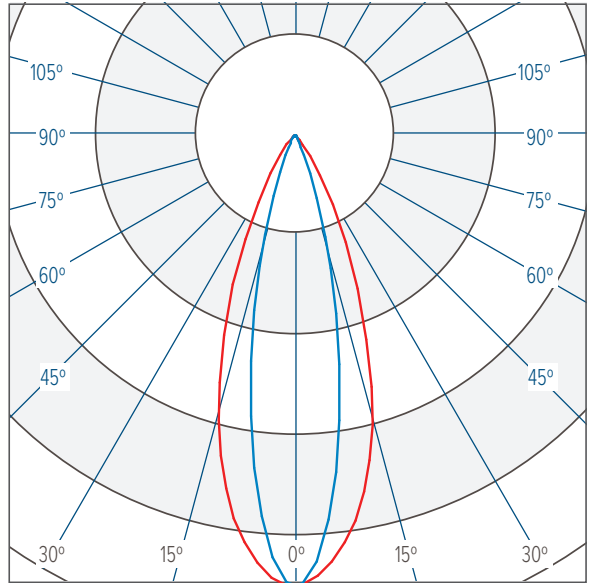

LIGHT DISTRIBUTIONS	DISTRIBUTION	BEAM ANGLE	2700K & 3000K			4000K		
			LUMENS	EFFICACY	MAX. CANDELA	LUMENS	EFFICACY	MAX. CANDELA
Values based on full output.	SPOT	13°	7584	98	115300	8167	106	124163
	NARROW	16°	6958	90	64431	7493	97	69385
	MEDIUM	25°	6829	89	32988	7354	96	35524
	WIDE	46°	6586	86	10061	7093	92	10835
	EXTRA WIDE	64°	5443	71	4821	5862	76	5192
	ELLIPTICAL	40° x 14°	6699	87	20086	7238	94	21702
	ELLIPTICAL WIDE	38° x 23°	6315	82	18941	6801	88	20398
	WALL WASH	36° x 19° (5° Incline)	6035	78	20741	6499	84	22336

NARROW 16° 4000K

CBCP 69385 @ 7493 lumens

Horizontal
Vertical

MEDIUM 25° 4000K

CBCP 35524 @ 7354 lumens

Horizontal
Vertical

WIDE 46° 4000K

CBCP 10835 @ 7093 lumens

Horizontal
Vertical

CAPITAL 100 B

Static White

PHOTOMETRICS

NOTE: VALUES SHOWN ARE FOR CAPITAL 100 B 4000K. APPLY A 0.93 PRORATE FACTOR TO

EXTRA WIDE 64° 4000K

CBCP 5192 @ 5862 lumens

Horizontal
Vertical

ELLIPTICAL 40° x 14° 4000K

CBCP 21702 @ 7238 lumens

Horizontal
Vertical

ELLIPTICAL WIDE 38° x 23° 4000K

CBCP 20398 @ 6801 lumens

Horizontal
Vertical

WALL WASH 36° x 19° 4000K

5° INCLINE