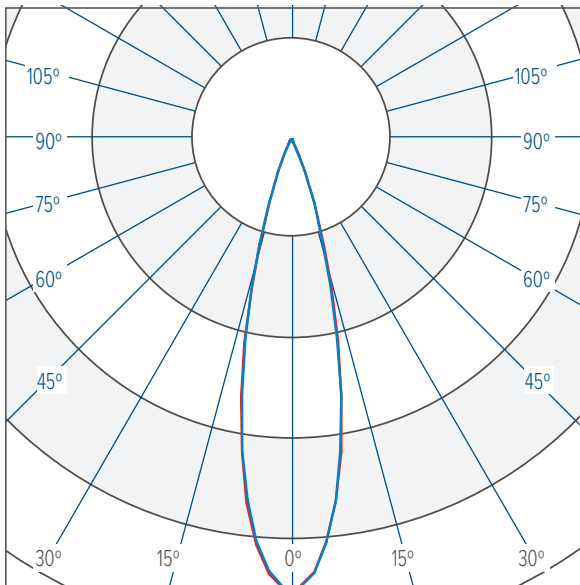

LIGHT DISTRIBUTIONS	DISTRIBUTION	BEAM ANGLE	2700K & 3000K			4000K		
			LUMENS	EFFICACY	MAX. CANDELA	LUMENS	EFFICACY	MAX. CANDELA
Values based on full output.	SPOT	13°	7584	98	115300	8167	106	124163
	NARROW	16°	6958	90	64431	7493	97	69385
	MEDIUM	25°	6829	89	32988	7354	96	35524
	WIDE	46°	6586	86	10061	7093	92	10835
	EXTRA WIDE	64°	5443	71	4821	5862	76	5192
	ELLIPTICAL	40° x 14°	6699	87	20086	7238	94	21702
	ELLIPTICAL WIDE	38° x 23°	6315	82	18941	6801	88	20398
	WALL WASH	36° x 19° (5° Incline)	6035	78	20741	6499	84	22336

NARROW 16° 4000K

CBCP 69385 @ 7493 lumens

Horizontal
Vertical

MEDIUM 25° 4000K

CBCP 35524 @ 7354 lumens

Horizontal
Vertical

WIDE 46° 4000K

CBCP 10835 @ 7093 lumens

ELLIPTICAL 40° x 14° 4000K

CBCP 21702 @ 7238 lumens

Horizontal
Vertical

ELLIPTICAL WIDE 38° x 23° 4000K

CBCP 20398 @ 6801 lumens

Horizontal
Vertical

WALL WASH 36° x 19° 4000K

5° INCLINE