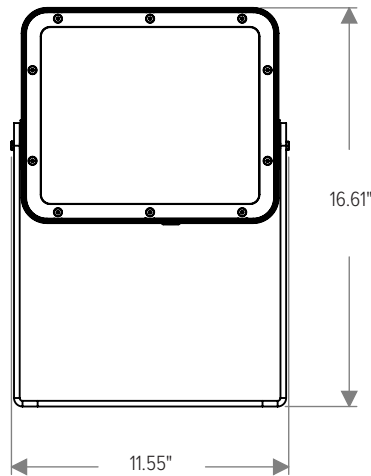

CAPITAL 100 B

Static White

DIMENSIONS

All dimensions are shown in inches unless otherwise noted.

MOUNTING

CAPITAL 100 B

Static White

ACCESSORY DIMENSIONS

With Visor (CP100-VISOR-XX)

With Snoot (CP100-SNOOT-XX)

With Wire Guard (CP100-WIREGUARD-XX)

With 3G Mounting Yoke
(Ordered with Luminaire)

With 11.8" Extended Mounting Yoke
(CP100-EXTYOKE300-XX)

With 16.1" Extended Mounting Yoke
(CP100-EXTYOKE410-XX)