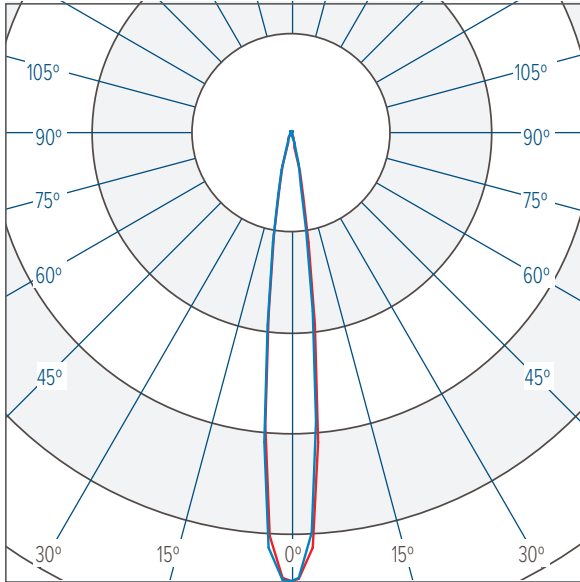

LIGHT DISTRIBUTIONS	DISTRIBUTION	BEAM ANGLE	2700K & 3000K			4000K		
			LUMENS	EFFICACY	MAX. CANDELA	LUMENS	EFFICACY	MAX. CANDELA
Values based on full output.	SPOT	13°	7584	98	115300	8167	106	124163
	NARROW	16°	6958	90	64431	7493	97	69385
	MEDIUM	25°	6829	89	32988	7354	96	35524
	WIDE	46°	6586	86	10061	7093	92	10835
	EXTRA WIDE	64°	5443	71	4821	5862	76	5192
	ELLIPTICAL	40° x 14°	6699	87	20086	7238	94	21702
	ELLIPTICAL WIDE	38° x 23°	6315	82	18941	6801	88	20398
	WALL WASH	36° x 19° (5° Incline)	6035	78	20741	6499	84	22336

CAPITAL 100 B

Static White

PHOTOMETRICS

NOTE: VALUES SHOWN ARE FOR CAPITAL 100 B 4000K. APPLY A 0.93 PRORATE FACTOR TO OBTAIN VALUES FOR 2700K OR 3000K CCT.

SPOT 13° 4000K

CBCP 124163 @ 8167 lumens

Horizontal
Vertical

NARROW 16° 4000K

CBCP 69385 @ 7493 lumens

Horizontal
Vertical

MEDIUM 25° 4000K

CBCP 35524 @ 7354 lumens

Horizontal
Vertical

WIDE 46° 4000K

CBCP 10835 @ 7093 lumens