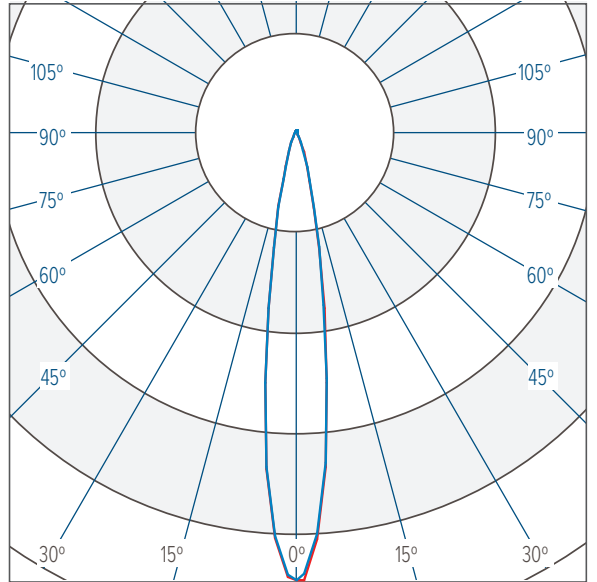

LIGHT DISTRIBUTIONS	DISTRIBUTION	BEAM ANGLE	2700K & 3000K			4000K		
			LUMENS	EFFICACY	MAX. CANDELA	LUMENS	EFFICACY	MAX. CANDELA
Values based on full output.	SPOT	13°	7584	98	115300	8167	106	124163
	NARROW	16°	6958	90	64431	7493	97	69385
	MEDIUM	25°	6829	89	32988	7354	96	35524
	WIDE	46°	6586	86	10061	7093	92	10835
	EXTRA WIDE	64°	5443	71	4821	5862	76	5192
	ELLIPTICAL	40° x 14°	6699	87	20086	7238	94	21702
	ELLIPTICAL WIDE	38° x 23°	6315	82	18941	6801	88	20398
	WALL WASH	36° x 19° (5° Incline)	6035	78	20741	6499	84	22336

CAPITAL 100 B

Static White

PHOTOMETRICS

NOTE: VALUES SHOWN ARE FOR CAPITAL 100 B 4000K. APPLY A 0.93 PRORATE FACTOR TO OBTAIN VALUES FOR 2700K OR 3000K CCT.

SPOT 13° 4000K

CBCP 124163 @ 8167 lumens

Horizontal
Vertical

NARROW 16° 4000K

CBCP 69385 @ 7493 lumens

Horizontal
Vertical

MEDIUM 25° 4000K

CBCP 35524 @ 7354 lumens

Horizontal
Vertical

WIDE 46° 4000K

CBCP 10835 @ 7093 lumens