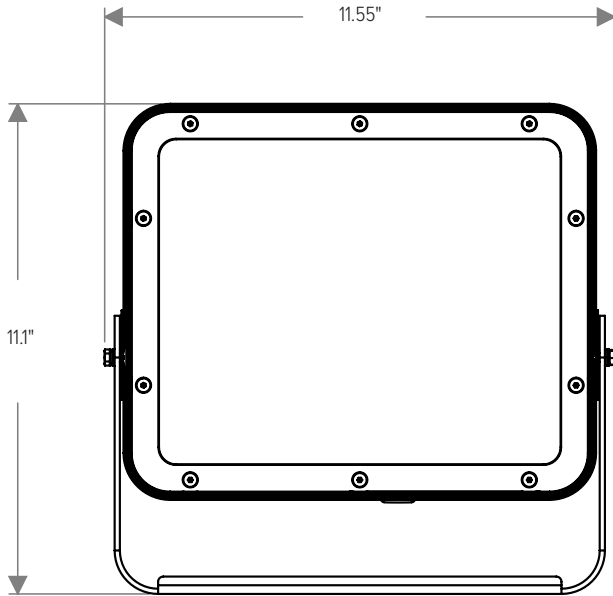

LIGHT DISTRIBUTIONS	DISTRIBUTION	BEAM ANGLE	2700K & 3000K			4000K		
			LUMENS	EFFICACY	MAX. CANDELA	LUMENS	EFFICACY	MAX. CANDELA
Values based on full output.	SPOT	13°	7584	98	115300	8167	106	124163
	NARROW	16°	6958	90	64431	7493	97	69385
	MEDIUM	25°	6829	89	32988	7354	96	35524
	WIDE	46°	6586	86	10061	7093	92	10835
	EXTRA WIDE	64°	5443	71	4821	5862	76	5192
	ELLIPTICAL	40° x 14°	6699	87	20086	7238	94	21702
	ELLIPTICAL WIDE	38° x 23°	6315	82	18941	6801	88	20398
	WALL WASH	36° x 19° (5° Incline)	6035	78	20741	6499	84	22336

CAPITAL 100 B

Static White

DIMENSIONS

All dimensions are shown in inches unless otherwise noted.

MOUNTING

CAPITAL 100 B

Static White

ACCESSORY DIMENSIONS