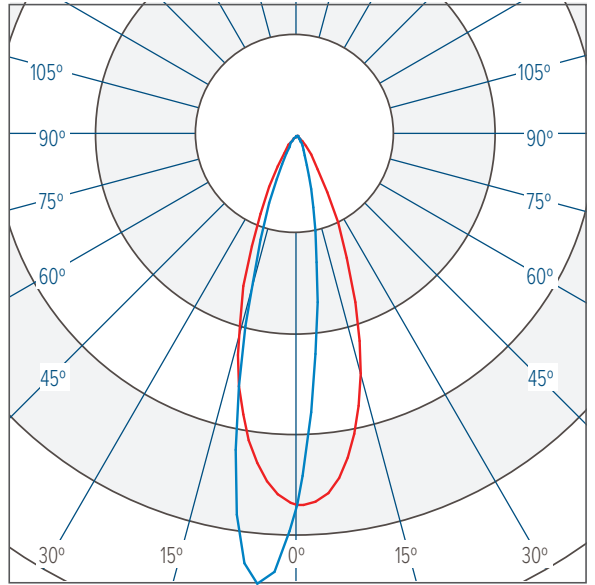

WALL WASH 36° x 19° 4000K

5° INCLINE

CBCP 22336 @ 6499 lumens

Horizontal
Vertical