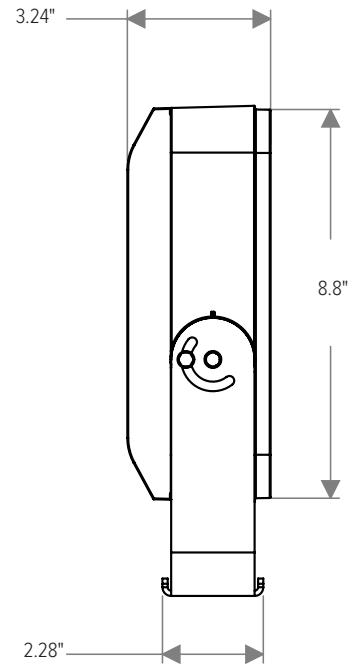

\*Contact factory for custom optical availability.

See Page 5 for ordering information of available accessories.

		CAPITAL 100
PHYSICAL	HOUSING	Die-Cast Aluminum
	OVERALL DIMENSIONS	11.1" L x 3.2" W x 11.1" H
	WEIGHT	11.2 Pounds
	OPERATING TEMPERATURE	-40°F to 122°F (-40°C to 50°C)

ELECTRICAL	POWER	69 Watts		
	CURRENT	0.58 amps at 120 volts 0.25 amps at 277 volts		
	CONTROL	DMX-RDM		
	CABLE	S Cable	M Cable	C Cable
		Power In, DMX In, DMX Out Cables	6-Polarity In and Out Power/Data Monocable Without Connectors	6-Polarity In and Out Power/Data Monocable With Connectors
CABLE LENGTH	59"	19.7"	19.7"	

LIGHT DISTRIBUTIONS	DISTRIBUTION	BEAM ANGLE	LUMENS	EFFICACY
	Spot	13°	7349	107
	Narrow	16°	6742	98
	Medium	25°	6617	96
	Wide	46°	6382	92
	Extra Wide	64°	5275	76
	Elliptical Horizontal	40° H x 14° V	6498	94
	Elliptical Wide Horizontal	38° H x 23° V	6120	89
	Wall Wash	36° H x 19° V with 5° Incline	5848	85

**DIMENSIONS**

All dimensions are shown in inches unless otherwise noted.

**MOUNTING**

ACCESSORY DIMENSIONS

With Visor (CP100-VISOR-XX)

With Snoot (CP100-SNOOT-XX)

With Wire Guard (CP100-WIREGUARD-XX)

With 3G Mounting Yoke  
(Ordered with Luminaire)