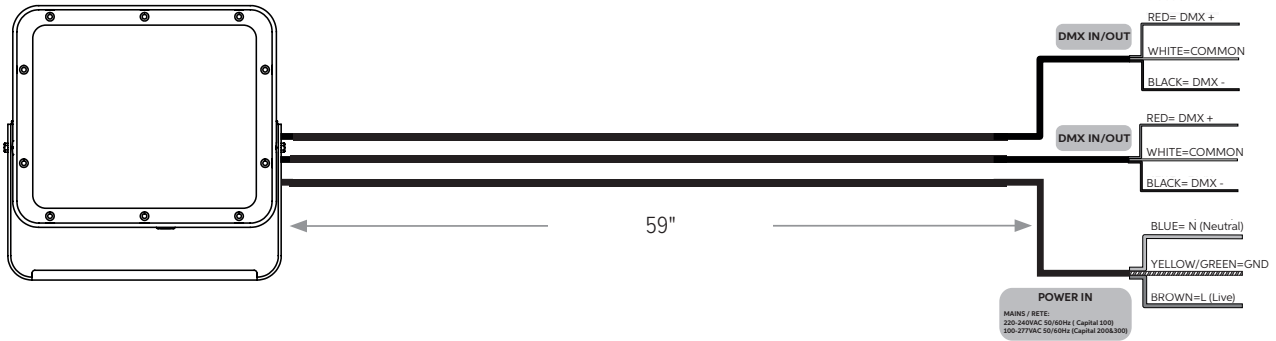

-XX\* indicates a painted accessory. See bottom of page for painted accessory ordering information.

IR-CONFIG-REMOTE  
Infrared Configuration Remote

CP100-SNOOT-XX\*  
Snoot

CP100-VISOR-XX\*  
Visor

CP100-WIREGUARD-XX\*  
Wire Guard

CP100-EXTYOKE300-XX\*  
11.8" (300mm) Extended Mounting  
Yoke

CP100-EXTYOKE410-XX\*  
16.1" (410mm) Extended Mounting  
Yoke

ORDERING INFORMATION

PAINTED ACCESSORIES

MODEL		FINISH (*-XX)		OPTION	
CP100-EXTYOKE300	11.8" (300mm) Extended Mounting Yoke	AG	Anthracite Grey	AST	Anti-Saline Treatment
CP100-EXTYOKE410	16.1" (410mm) Extended Mounting Yoke	BL	Black		
CP100-SNOOT	Snoot	SG	Griven Silver Grey		
CP100-VISOR	Visor	WH	White		
CP100-WIREGUARD	Wire Guard	CC	Custom RAL Color		

CONNECTIONS

"S" Type Cable (Power In, DMX In, DMX Out)

"M" Type Cable (Monocable Without Connectors)

"C" Type Cable (Monocable With Connectors)

OPERATING MODES

DMX Mode

Example with fixtures set to 4 DMX channels  
Esempio con apparecchi impostati su 4 canali DMX