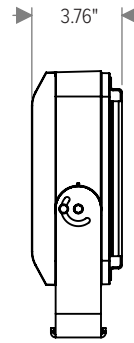

\*Contact factory for custom optical availability.

See Page 5 for ordering information of available accessories.

		CAPITAL 100
PHYSICAL	HOUSING	Die-Cast Aluminum
	OVERALL DIMENSIONS	11.1" L x 3.2" W x 11.1" H
	WEIGHT	11.2 Pounds
	OPERATING TEMPERATURE	-40°F to 122°F (-40°C to 50°C)

ELECTRICAL	POWER	69 Watts		
	CURRENT	0.58 amps at 120 volts 0.25 amps at 277 volts		
	CONTROL	DMX-RDM		
	CABLE	S Cable	M Cable	C Cable
		Power In, DMX In, DMX Out Cables	6-Polarity In and Out Power/Data Monocable Without Connectors	6-Polarity In and Out Power/Data Monocable With Connectors
CABLE LENGTH	59"	19.7"	19.7"	

LIGHT DISTRIBUTIONS	DISTRIBUTION	BEAM ANGLE	LUMENS	EFFICACY
	Spot	13°	7349	107
	Narrow	16°	6742	98
	Medium	25°	6617	96
	Wide	46°	6382	92
	Extra Wide	64°	5275	76
	Elliptical Horizontal	40° H x 14° V	6498	94
	Elliptical Wide Horizontal	38° H x 23° V	6120	89
	Wall Wash	36° H x 19° V with 5° Incline	5848	85

**DIMENSIONS**

All dimensions are shown in inches unless otherwise noted.

**MOUNTING**

ACCESSORY DIMENSIONS

With Visor (CP100-VISOR-XX)

With Snoot (CP100-SNOOT-XX)

With Wire Guard (CP100-WIREGUARD-XX)

With 3G Mounting Yoke  
(Ordered with Luminaire)