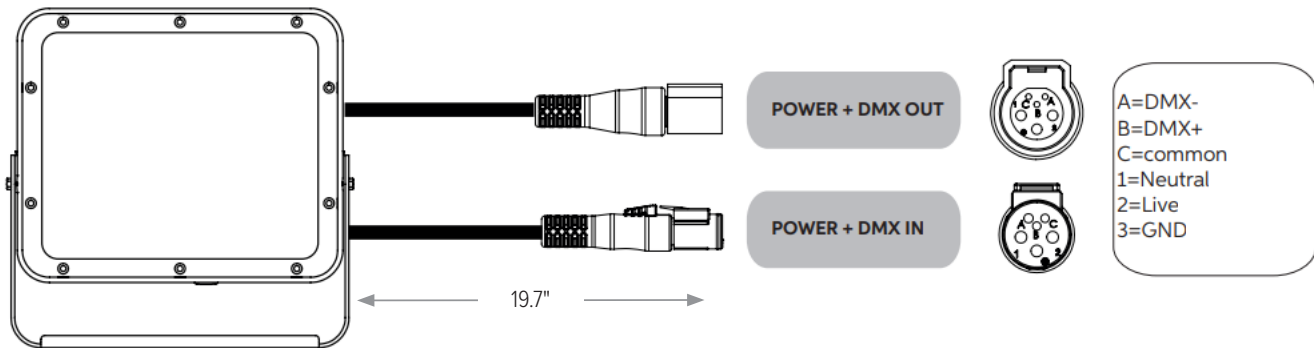

CONNECTIONS

"S" Type Cable (Power In, DMX In, DMX Out)

"M" Type Cable (Monocable Without Connectors)

"C" Type Cable (Monocable With Connectors)

OPERATING MODES

DMX Mode

Example with fixtures set to 4 DMX channels  
Esempio con apparecchi impostati su 4 canali DMX