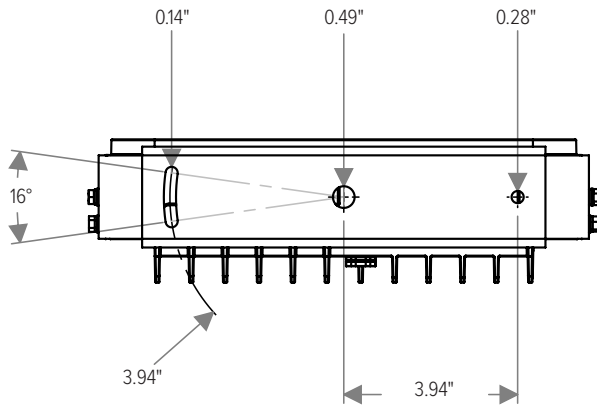

LIGHT DISTRIBUTIONS	DISTRIBUTION	BEAM ANGLE	LUMENS	EFFICACY
	Spot	13°	7349	107
	Narrow	16°	6742	98
	Medium	25°	6617	96
	Wide	46°	6382	92
	Extra Wide	64°	5275	76
	Elliptical Horizontal	40° H x 14° V	6498	94
	Elliptical Wide Horizontal	38° H x 23° V	6120	89
	Wall Wash	36° H x 19° V with 5° Incline	5848	85

**DIMENSIONS**

All dimensions are shown in inches unless otherwise noted.

**MOUNTING**

ACCESSORY DIMENSIONS

With Visor (CP100-VISOR-XX)

With Snoot (CP100-SNOOT-XX)

With Wire Guard (CP100-WIREGUARD-XX)

With 3G Mounting Yoke  
(Ordered with Luminaire)