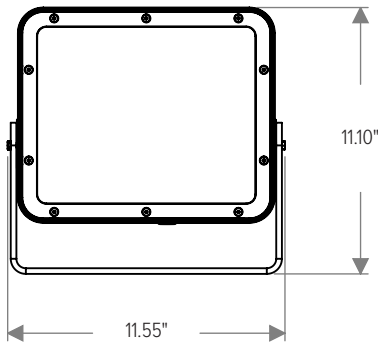

LIGHT DISTRIBUTIONS	DISTRIBUTION	BEAM ANGLE	LUMENS	EFFICACY
	Spot	13°	7349	107
	Narrow	16°	6742	98
	Medium	25°	6617	96
	Wide	46°	6382	92
	Extra Wide	64°	5275	76
	Elliptical Horizontal	40° H x 14° V	6498	94
	Elliptical Wide Horizontal	38° H x 23° V	6120	89
	Wall Wash	36° H x 19° V with 5° Incline	5848	85

**DIMENSIONS**

All dimensions are shown in inches unless otherwise noted.

**MOUNTING**

ACCESSORY DIMENSIONS

With Visor (CP100-VISOR-XX)

With Snoot (CP100-SNOOT-XX)

With Wire Guard (CP100-WIREGUARD-XX)

With 3G Mounting Yoke  
(Ordered with Luminaire)