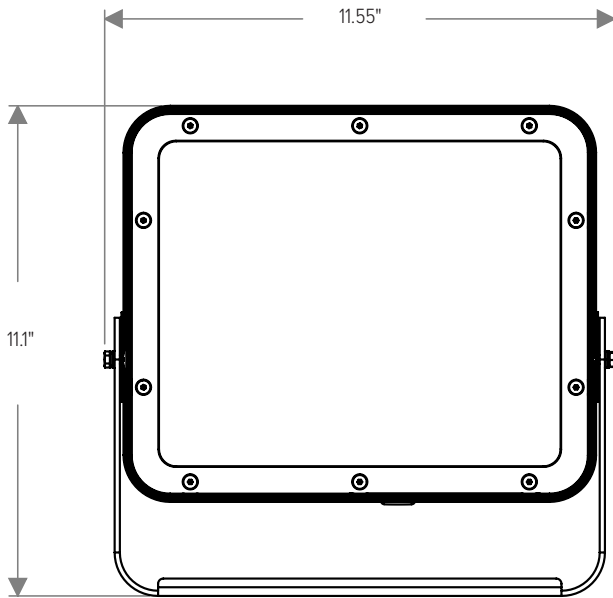

\*Contact factory for custom optical availability.

See Page 5 for ordering information of available accessories.

		CAPITAL 100
PHYSICAL	HOUSING	Die-Cast Aluminum
	OVERALL DIMENSIONS	11.1" L x 3.2" W x 11.1" H
	WEIGHT	11.2 Pounds
	OPERATING TEMPERATURE	-40°F to 122°F (-40°C to 50°C)

LIGHT DISTRIBUTIONS	DISTRIBUTION	BEAM ANGLE	LUMENS	EFFICACY
	Spot	13°	7349	107
	Narrow	16°	6742	98
	Medium	25°	6617	96
	Wide	46°	6382	92
	Extra Wide	64°	5275	76
	Elliptical Horizontal	40° H x 14° V	6498	94
	Elliptical Wide Horizontal	38° H x 23° V	6120	89
	Wall Wash	36° H x 19° V with 5° Incline	5848	85

**DIMENSIONS**

All dimensions are shown in inches unless otherwise noted.

**MOUNTING**

ACCESSORY DIMENSIONS

With Visor (CP100-VISOR-XX)

With Snoot (CP100-SNOOT-XX)

With Wire Guard (CP100-WIREGUARD-XX)

With 3G Mounting Yoke  
(Ordered with Luminaire)