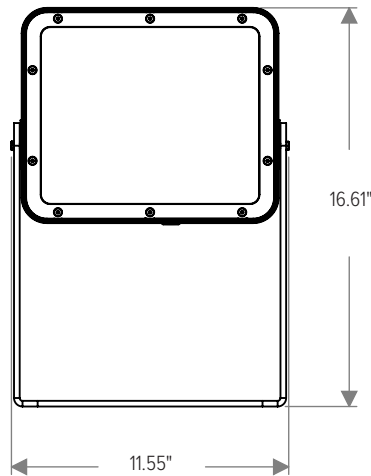

LIGHT DISTRIBUTIONS	DISTRIBUTION	BEAM ANGLE	LUMENS	EFFICACY
	Spot	13°	7349	107
	Narrow	16°	6742	98
	Medium	25°	6617	96
	Wide	46°	6382	92
	Extra Wide	64°	5275	76
	Elliptical Horizontal	40° H x 14° V	6498	94
	Elliptical Wide Horizontal	38° H x 23° V	6120	89
	Wall Wash	36° H x 19° V with 5° Incline	5848	85

**DIMENSIONS**

All dimensions are shown in inches unless otherwise noted.

**MOUNTING**

ACCESSORY DIMENSIONS

With Visor (CP100-VISOR-XX)

With Snoot (CP100-SNOOT-XX)

With Wire Guard (CP100-WIREGUARD-XX)

With 3G Mounting Yoke  
(Ordered with Luminaire)