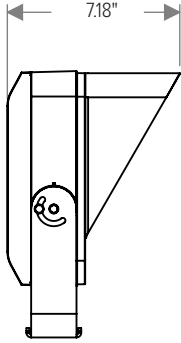

\*Contact factory for custom optical availability.

See Page 5 for ordering information of available accessories.

		CAPITAL 100
PHYSICAL	HOUSING	Die-Cast Aluminum
	OVERALL DIMENSIONS	11.1" L x 3.2" W x 11.1" H
	WEIGHT	11.2 Pounds
	OPERATING TEMPERATURE	-40°F to 122°F (-40°C to 50°C)

LIGHT DISTRIBUTIONS	DISTRIBUTION	BEAM ANGLE	LUMENS	EFFICACY
	Spot	13°	7349	107
	Narrow	16°	6742	98
	Medium	25°	6617	96
	Wide	46°	6382	92
	Extra Wide	64°	5275	76
	Elliptical Horizontal	40° H x 14° V	6498	94
	Elliptical Wide Horizontal	38° H x 23° V	6120	89
	Wall Wash	36° H x 19° V with 5° Incline	5848	85

**DIMENSIONS**

All dimensions are shown in inches unless otherwise noted.

**MOUNTING**

ACCESSORY DIMENSIONS

With Visor (CP100-VISOR-XX)

With Snoot (CP100-SNOOT-XX)

With Wire Guard (CP100-WIREGUARD-XX)

With 3G Mounting Yoke  
(Ordered with Luminaire)