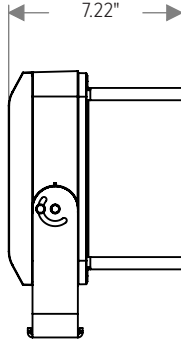

\*Contact factory for custom optical availability.

See Page 5 for ordering information of available accessories.

		CAPITAL 100
PHYSICAL	HOUSING	Die-Cast Aluminum
	OVERALL DIMENSIONS	11.1" L x 3.2" W x 11.1" H
	WEIGHT	11.2 Pounds
	OPERATING TEMPERATURE	-40°F to 122°F (-40°C to 50°C)

LIGHT DISTRIBUTIONS	DISTRIBUTION	BEAM ANGLE	LUMENS	EFFICACY
	Spot	13°	7349	107
	Narrow	16°	6742	98
	Medium	25°	6617	96
	Wide	46°	6382	92
	Extra Wide	64°	5275	76
	Elliptical Horizontal	40° H x 14° V	6498	94
	Elliptical Wide Horizontal	38° H x 23° V	6120	89
	Wall Wash	36° H x 19° V with 5° Incline	5848	85

**DIMENSIONS**

All dimensions are shown in inches unless otherwise noted.

**MOUNTING**

ACCESSORY DIMENSIONS

With Visor (CP100-VISOR-XX)

With Snoot (CP100-SNOOT-XX)

With Wire Guard (CP100-WIREGUARD-XX)

With 3G Mounting Yoke  
(Ordered with Luminaire)