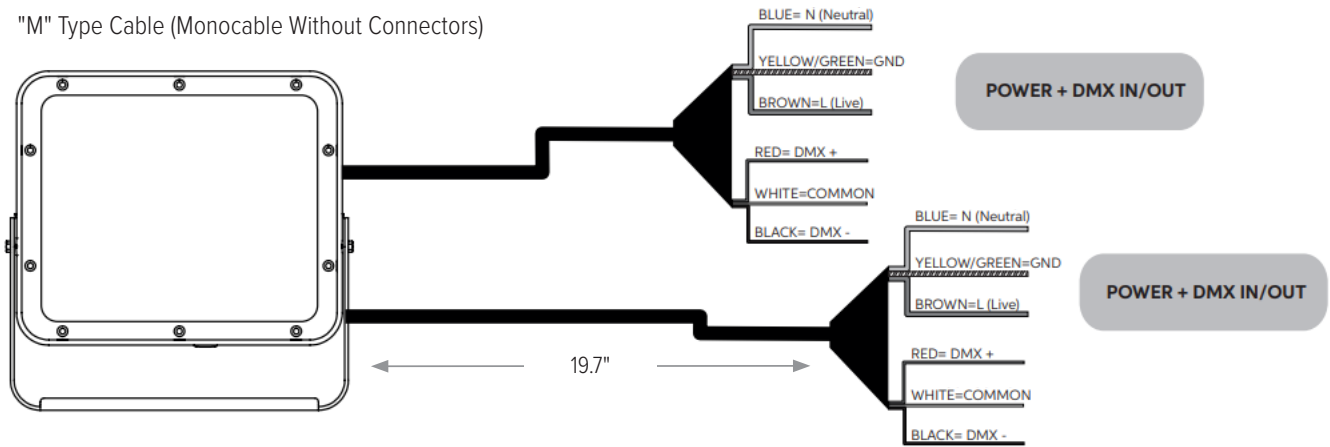

-XX\* indicates a painted accessory. See bottom of page for painted accessory ordering information.

IR-CONFIG-REMOTE  
Infrared Configuration Remote

CP100-SNOOT-XX\*  
Snoot

CP100-VISOR-XX\*  
Visor

CP100-WIREGUARD-XX\*  
Wire Guard

CP100-EXTYOKE300-XX\*  
11.8" (300mm) Extended Mounting  
Yoke

CP100-EXTYOKE410-XX\*  
16.1" (410mm) Extended Mounting  
Yoke

ORDERING INFORMATION

PAINTED ACCESSORIES

MODEL		FINISH (*-XX)		OPTION	
CP100-EXTYOKE300	11.8" (300mm) Extended Mounting Yoke	AG	Anthracite Grey	AST	Anti-Saline Treatment
CP100-EXTYOKE410	16.1" (410mm) Extended Mounting Yoke	BL	Black		
CP100-SNOOT	Snoot	SG	Griven Silver Grey		
CP100-VISOR	Visor	WH	White		
CP100-WIREGUARD	Wire Guard	CC	Custom RAL Color		

CONNECTIONS

"S" Type Cable (Power In, DMX In, DMX Out)

"M" Type Cable (Monocable Without Connectors)

"C" Type Cable (Monocable With Connectors)

OPERATING MODES

DMX Mode

Example with fixtures set to 4 DMX channels  
Esempio con apparecchi impostati su 4 canali DMX