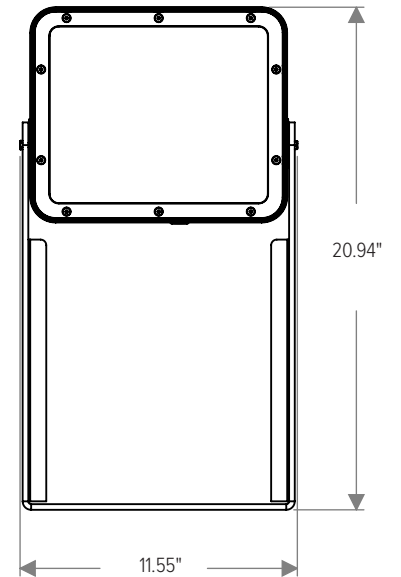

With 16.1" Extended Mounting Yoke
(CP100-EXTYOKE410-XX)