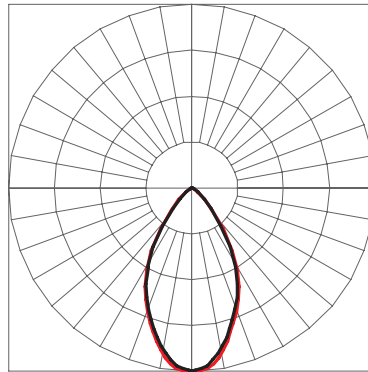

LIGHT DISTRIBUTIONS	DISTRIBUTION	BEAM ANGLE	RGBW 3000K		RGBW 4000K	
			LUMENS	EFFICACY	LUMENS	EFFICACY
Values based on full output.	Spot	8°	5042	69	5198	71
	Narrow	12°	4484	61	4623	63
	Medium	23°	4308	59	4441	61
	Wide	43°	4224	58	4355	60
	Extra Wide	58°	4320	59	3526	48
	Elliptical Horizontal	42° H x 10° V	4134	57	4262	58
	Elliptical Wide Horizontal	39° H x 20° V	3879	53	3999	55
	Wall Wash	36° H x 15° V with 5° Incline	3553	49	3663	50

PHOTOMETRICS - RGBW CANDELA DISTRIBUTION

 HORIZONTAL
 VERTICAL

SPOT 8° (SP)

CBCP 157,658 / 4,093 LM

NARROW 12° (NB)

CBCP 54,705 / 3,640 LM

MEDIUM 23° (MB)

CBCP 18,820 / 3,497 LM

WIDE 43° (WB)

CBCP 6,248 / 3,429 LM

EXTRA WIDE 58° (EXWB)

CBCP 2,899 / 2,788 LM

WALL WASH 36° x 15° (WW)

CBCP 12,440 / 2,884 LM

ELLIPTICAL 42° x 10° (ELLB)

CBCP 22,387 / 3,356 LM