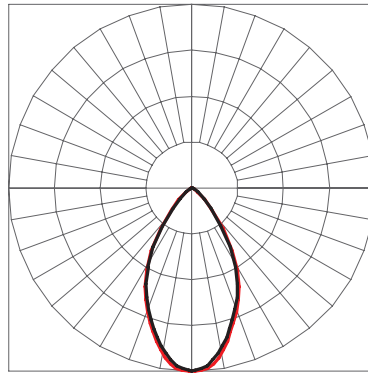

LIGHT DISTRIBUTIONS	DISTRIBUTION	BEAM ANGLE	RGBW 3000K		RGBW 4000K	
			LUMENS	EFFICACY	LUMENS	EFFICACY
Values based on full output.	Spot	8°	5042	69	5198	71
	Narrow	12°	4484	61	4623	63
	Medium	23°	4308	59	4441	61
	Wide	43°	4224	58	4355	60
	Extra Wide	58°	4320	59	3526	48
	Elliptical Horizontal	42° H x 10° V	4134	57	4262	58
	Elliptical Wide Horizontal	39° H x 20° V	3879	53	3999	55
	Wall Wash	36° H x 15° V with 5° Incline	3553	49	3663	50

PHOTOMETRICS - RGBW CANDELA DISTRIBUTION

 HORIZONTAL
 VERTICAL

SPOT 8° (SP)

CBCP 157,658 / 4,093 LM

NARROW 12° (NB)

CBCP 54,705 / 3,640 LM

MEDIUM 23° (MB)

CBCP 18,820 / 3,497 LM

WIDE 43° (WB)

CBCP 6,248 / 3,429 LM

EXTRA WIDE 58° (EXWB)

CBCP 2,899 / 2,788 LM

WALL WASH 36° x 15° (WW)

CBCP 12,440 / 2,884 LM

ELLIPTICAL 42° x 10° (ELLB)

CBCP 22,387 / 3,356 LM