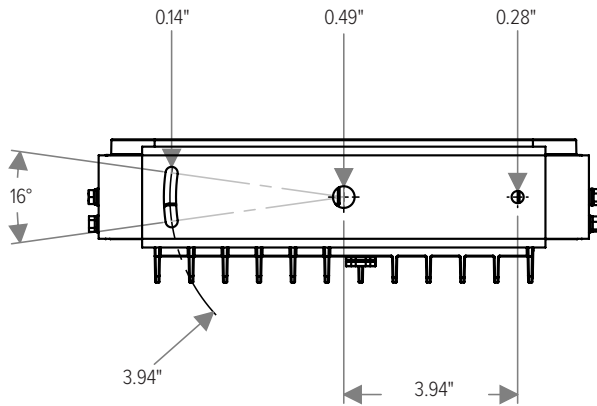

LIGHT DISTRIBUTIONS	DISTRIBUTION	BEAM ANGLE	RGBW 3000K		RGBW 4000K	
			LUMENS	EFFICACY	LUMENS	EFFICACY
Values based on full output.	Spot	8°	5042	69	5198	71
	Narrow	12°	4484	61	4623	63
	Medium	23°	4308	59	4441	61
	Wide	43°	4224	58	4355	60
	Extra Wide	58°	4320	59	3526	48
	Elliptical Horizontal	42° H x 10° V	4134	57	4262	58
	Elliptical Wide Horizontal	39° H x 20° V	3879	53	3999	55
	Wall Wash	36° H x 15° V with 5° Incline	3553	49	3663	50

DIMENSIONS

All dimensions are shown in inches unless otherwise noted.

MOUNTING

ACCESSORY DIMENSIONS

With Visor (CP100-VISOR-XX)

With Snoot (CP100-SNOOT-XX)

With Wire Guard (CP100-WIREGUARD-XX)

With 3G Mounting Yoke
(Ordered with Luminaire)