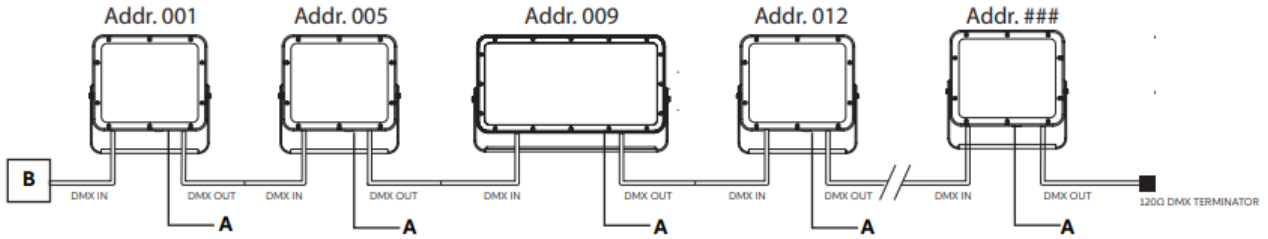

WIDE 43° (WB)

CBCP 6,248 / 3,429 LM

EXTRA WIDE 58° (EXWB)

CBCP 2,899 / 2,788 LM

WALL WASH 36° x 15° (WW)

CBCP 12,440 / 2,884 LM

ELLIPTICAL 42° x 10° (ELLB)

CBCP 22,387 / 3,356 LM

WIDE 39° x 20° (ELWB)

CBCP 11,043 / 3,149 LM

CONNECTIONS

"S" Type Cable (Power In, DMX In, DMX Out)

"M" Type Cable (Monocable Without Connectors)

"C" Type Cable (Monocable With Connectors)

OPERATING MODES

DMX Mode

Example with fixtures set to 4 DMX channels
Esempio con apparecchi impostati su 4 canali DMX

Master-Satellite/Automatic/Fixed Color Mode

WARNING ! in this mode, no DMX control device must be present along the line.