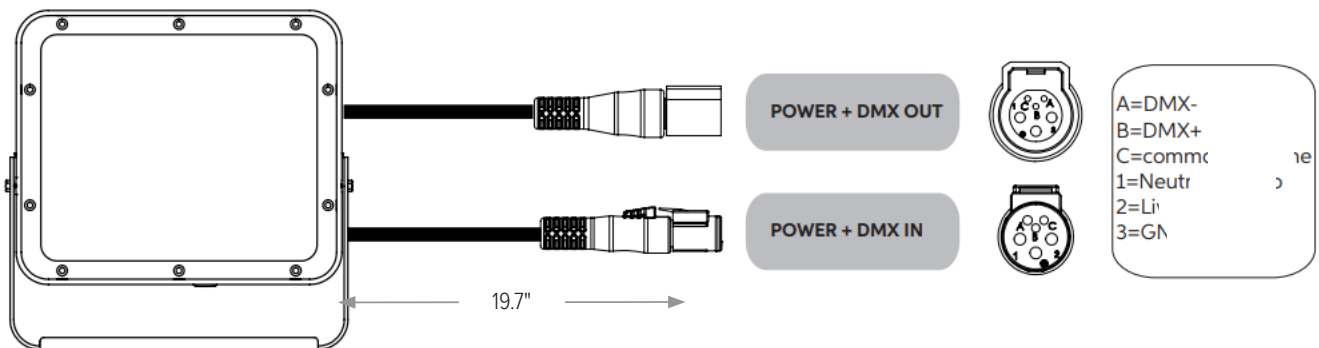

WIDE 39° x 20° (ELWB)

CBCP 11,043 / 3,149 LM

CONNECTIONS

"S" Type Cable (Power In, DMX In, DMX Out)

"M" Type Cable (Monocable Without Connectors)

"C" Type Cable (Monocable With Connectors)

OPERATING MODES

DMX Mode

Example with fixtures set to 4 DMX channels
Esempio con apparecchi impostati su 4 canali DMX

Master-Satellite/Automatic/Fixed Color Mode

WARNING ! in this mode, no DMX control device must be present along the line.