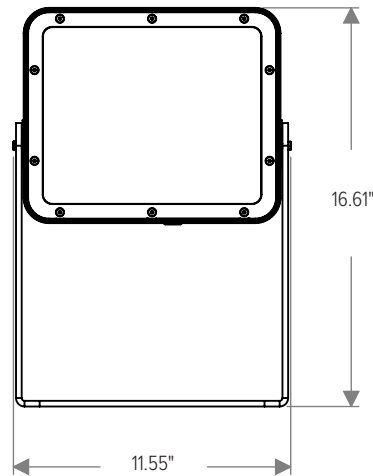

LIGHT DISTRIBUTIONS	DISTRIBUTION	BEAM ANGLE	RGBW 3000K		RGBW 4000K	
			LUMENS	EFFICACY	LUMENS	EFFICACY
Values based on full output.	Spot	8°	5042	69	5198	71
	Narrow	12°	4484	61	4623	63
	Medium	23°	4308	59	4441	61
	Wide	43°	4224	58	4355	60
	Extra Wide	58°	4320	59	3526	48
	Elliptical Horizontal	42° H x 10° V	4134	57	4262	58
	Elliptical Wide Horizontal	39° H x 20° V	3879	53	3999	55
	Wall Wash	36° H x 15° V with 5° Incline	3553	49	3663	50

DIMENSIONS

All dimensions are shown in inches unless otherwise noted.

MOUNTING

ACCESSORY DIMENSIONS

With Visor (CP100-VISOR-XX)

With Snoot (CP100-SNOOT-XX)

With Wire Guard (CP100-WIREGUARD-XX)

With 3G Mounting Yoke
(Ordered with Luminaire)