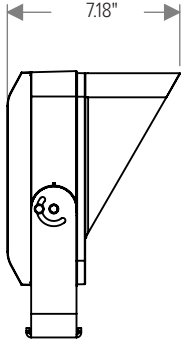

*Consult factory for availability of other optical options.

See Page 5 for ordering information of available accessories.

		CAPITAL 100
PHYSICAL	HOUSING	Die-Cast Aluminum
	OVERALL DIMENSIONS	11.1" L x 3.2" W x 11.1" H
	WEIGHT	11.2 Pounds
	OPERATING TEMPERATURE	-40°F to 122°F (-40°C to 50°C)

LIGHT DISTRIBUTIONS	DISTRIBUTION	BEAM ANGLE	RGBW 3000K		RGBW 4000K	
			LUMENS	EFFICACY	LUMENS	EFFICACY
Values based on full output.	Spot	8°	5042	69	5198	71
	Narrow	12°	4484	61	4623	63
	Medium	23°	4308	59	4441	61
	Wide	43°	4224	58	4355	60
	Extra Wide	58°	4320	59	3526	48
	Elliptical Horizontal	42° H x 10° V	4134	57	4262	58
	Elliptical Wide Horizontal	39° H x 20° V	3879	53	3999	55
	Wall Wash	36° H x 15° V with 5° Incline	3553	49	3663	50

DIMENSIONS

All dimensions are shown in inches unless otherwise noted.

MOUNTING

ACCESSORY DIMENSIONS

With Visor (CP100-VISOR-XX)

With Snoot (CP100-SNOOT-XX)

With Wire Guard (CP100-WIREGUARD-XX)

With 3G Mounting Yoke
(Ordered with Luminaire)