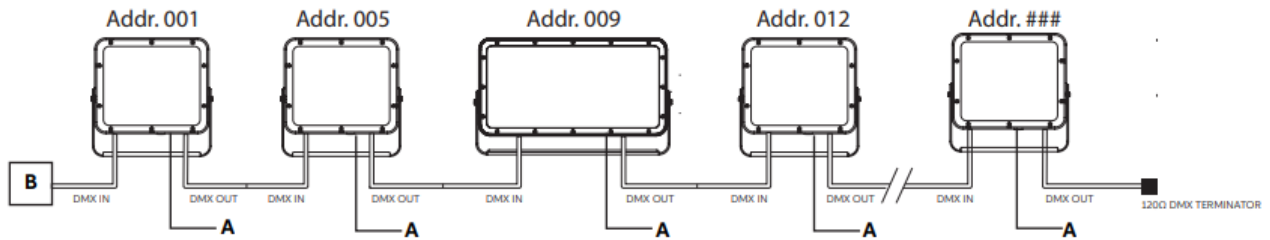

WIDE 43° (WB)

CBCP 6,248 / 3,429 LM

EXTRA WIDE 58° (EXWB)

CBCP 2,899 / 2,788 LM

WALL WASH 36° x 15° (WW)

CBCP 12,440 / 2,884 LM

ELLIPTICAL 42° x 10° (ELLB)

CBCP 22,387 / 3,356 LM

WIDE 39° x 20° (ELWB)

CBCP 11,043 / 3,149 LM

CONNECTIONS

"S" Type Cable (Power In, DMX In, DMX Out)

"M" Type Cable (Monocable Without Connectors)

"C" Type Cable (Monocable With Connectors)

OPERATING MODES

DMX Mode

Example with fixtures set to 4 DMX channels
Esempio con apparecchi impostati su 4 canali DMX

Master-Satellite/Automatic/Fixed Color Mode

WARNING ! in this mode, no DMX control device must be present along the line.