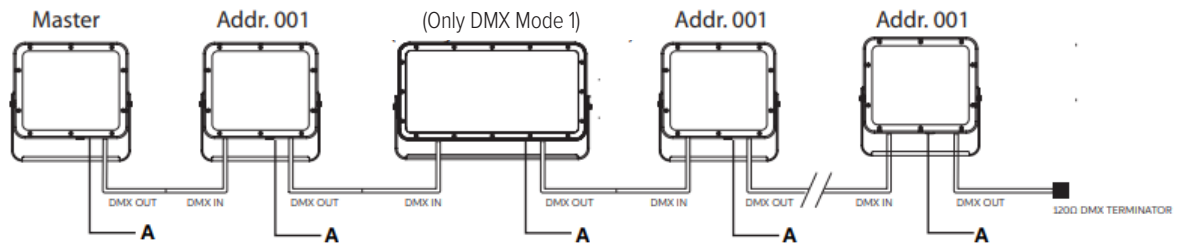

WIDE 43° (WB)

CBCP 6,248 / 3,429 LM

EXTRA WIDE 58° (EXWB)

CBCP 2,899 / 2,788 LM

WALL WASH 36° x 15° (WW)

CBCP 12,440 / 2,884 LM

ELLIPTICAL 42° x 10° (ELLB)

CBCP 22,387 / 3,356 LM

WIDE 39° x 20° (ELWB)

CBCP 11,043 / 3,149 LM

CONNECTIONS

"S" Type Cable (Power In, DMX In, DMX Out)

"M" Type Cable (Monocable Without Connectors)

"C" Type Cable (Monocable With Connectors)

OPERATING MODES

DMX Mode

Example with fixtures set to 4 DMX channels
Esempio con apparecchi impostati su 4 canali DMX

Master-Satellite/Automatic/Fixed Color Mode

WARNING ! in this mode, no DMX control device must be present along the line.