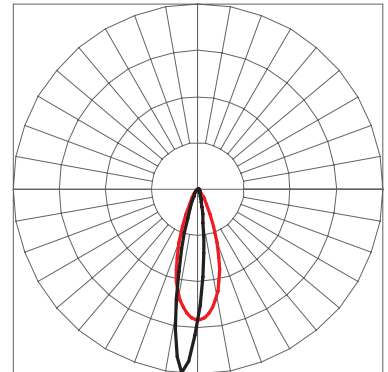

PHOTOMETRICS - RGBW CANDELA DISTRIBUTION

 HORIZONTAL
 VERTICAL

SPOT 8° (SP)

CBCP 157,658 / 4,093 LM

NARROW 12° (NB)

CBCP 54,705 / 3,640 LM

MEDIUM 23° (MB)

CBCP 18,820 / 3,497 LM

WIDE 43° (WB)

CBCP 6,248 / 3,429 LM

EXTRA WIDE 58° (EXWB)

CBCP 2,899 / 2,788 LM

WALL WASH 36° x 15° (WW)

CBCP 12,440 / 2,884 LM

ELLIPTICAL 42° x 10° (ELLB)

CBCP 22,387 / 3,356 LM

WIDE 39° x 20° (ELWB)

CBCP 11,043 / 3,149 LM

CONNECTIONS

"S" Type Cable (Power In, DMX In, DMX Out)

"M" Type Cable (Monocable Without Connectors)

"C" Type Cable (Monocable With Connectors)

OPERATING MODES

DMX Mode