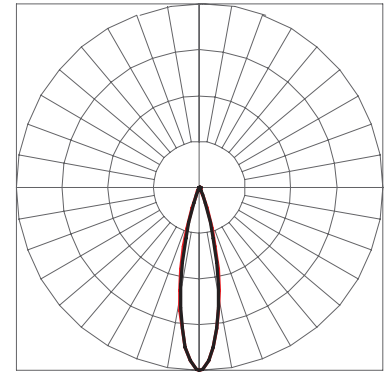

PHOTOMETRICS - RGBW CANDELA DISTRIBUTION

 HORIZONTAL
 VERTICAL

SPOT 8° (SP)

CBCP 157,658 / 4,093 LM

NARROW 12° (NB)

CBCP 54,705 / 3,640 LM

MEDIUM 23° (MB)

CBCP 18,820 / 3,497 LM

WIDE 43° (WB)

CBCP 6,248 / 3,429 LM

EXTRA WIDE 58° (EXWB)

CBCP 2,899 / 2,788 LM

WALL WASH 36° x 15° (WW)

CBCP 12,440 / 2,884 LM

ELLIPTICAL 42° x 10° (ELLB)

CBCP 22,387 / 3,356 LM