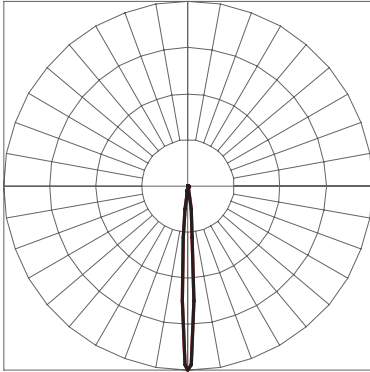

PHOTOMETRICS - RGBW CANDELA DISTRIBUTION

 HORIZONTAL
 VERTICAL

SPOT 8° (SP)

CBCP 157,658 / 4,093 LM

NARROW 12° (NB)

CBCP 54,705 / 3,640 LM

MEDIUM 23° (MB)

CBCP 18,820 / 3,497 LM