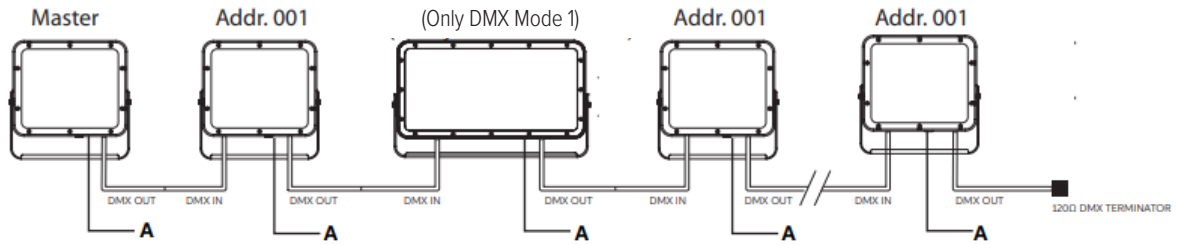

WIDE 43° (WB)

CBCP 6,248 / 3,429 LM

EXTRA WIDE 58° (EXWB)

CBCP 2,899 / 2,788 LM

WALL WASH 36° x 15° (WW)

CBCP 12,440 / 2,884 LM

ELLIPTICAL 42° x 10° (ELLB)

CBCP 22,387 / 3,356 LM

WIDE 39° x 20° (ELWB)

CBCP 11,043 / 3,149 LM

CONNECTIONS

"S" Type Cable (Power In, DMX In, DMX Out)

"M" Type Cable (Monocable Without Connectors)

"C" Type Cable (Monocable With Connectors)

OPERATING MODES

DMX Mode

Example with fixtures set to 4 DMX channels
Esempio con apparecchi impostati su 4 canali DMX

Master-Satellite/Automatic/Fixed Color Mode

WARNING ! in this mode, no DMX control device must be present along the line.