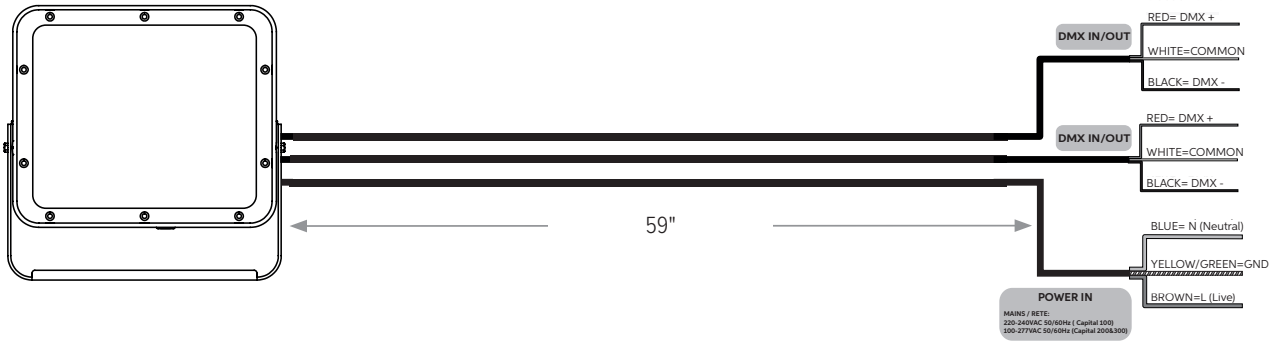

PHOTOMETRICS - RGBW CANDELA DISTRIBUTION

 HORIZONTAL
 VERTICAL

SPOT 8° (SP)

CBCP 157,658 / 4,093 LM

NARROW 12° (NB)

CBCP 54,705 / 3,640 LM

MEDIUM 23° (MB)

CBCP 18,820 / 3,497 LM

WIDE 43° (WB)

CBCP 6,248 / 3,429 LM

EXTRA WIDE 58° (EXWB)

CBCP 2,899 / 2,788 LM

WALL WASH 36° x 15° (WW)

CBCP 12,440 / 2,884 LM

ELLIPTICAL 42° x 10° (ELLB)

CBCP 22,387 / 3,356 LM

WIDE 39° x 20° (ELWB)

CBCP 11,043 / 3,149 LM

CONNECTIONS

"S" Type Cable (Power In, DMX In, DMX Out)

"M" Type Cable (Monocable Without Connectors)

"C" Type Cable (Monocable With Connectors)

OPERATING MODES

DMX Mode

Example with fixtures set to 4 DMX channels
Esempio con apparecchi impostati su 4 canali DMX

Master-Satellite/Automatic/Fixed Color Mode

WARNING ! in this mode, no DMX control device must be present along the line.