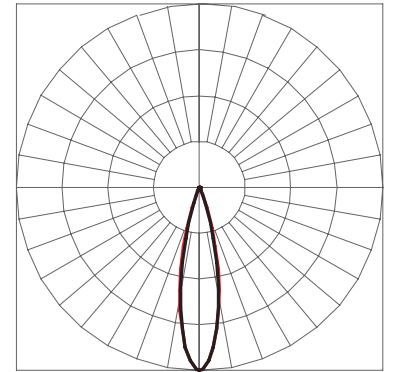

PHOTOMETRICS - RGBW CANDELA DISTRIBUTION

 HORIZONTAL
 VERTICAL

SPOT 8° (SP)

CBCP 157,658 / 4,093 LM

NARROW 12° (NB)

CBCP 54,705 / 3,640 LM

MEDIUM 23° (MB)

CBCP 18,820 / 3,497 LM

WIDE 43° (WB)

CBCP 6,248 / 3,429 LM

EXTRA WIDE 58° (EXWB)

CBCP 2,899 / 2,788 LM

WALL WASH 36° x 15° (WW)

CBCP 12,440 / 2,884 LM

ELLIPTICAL 42° x 10° (ELLB)

CBCP 22,387 / 3,356 LM