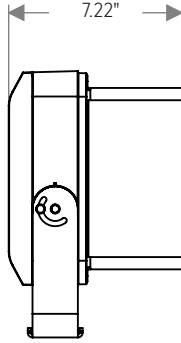

DIMENSIONS

All dimensions are shown in inches unless otherwise noted.

MOUNTING

ACCESSORY DIMENSIONS

With Visor (CP100-VISOR-XX)

With Snoot (CP100-SNOOT-XX)

With Wire Guard (CP100-WIREGUARD-XX)

With 3G Mounting Yoke
(Ordered with Luminaire)