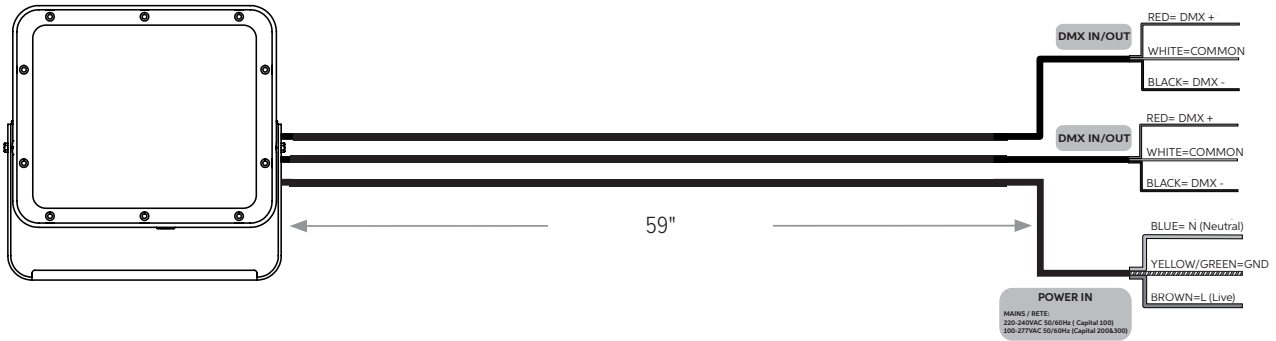

PHOTOMETRICS - RGBW CANDELA DISTRIBUTION

 HORIZONTAL
 VERTICAL

SPOT 8° (SP)

CBCP 157,658 / 4,093 LM

NARROW 12° (NB)

CBCP 54,705 / 3,640 LM

MEDIUM 23° (MB)

CBCP 18,820 / 3,497 LM

WIDE 43° (WB)

CBCP 6,248 / 3,429 LM

EXTRA WIDE 58° (EXWB)

CBCP 2,899 / 2,788 LM

WALL WASH 36° x 15° (WW)

CBCP 12,440 / 2,884 LM

ELLIPTICAL 42° x 10° (ELLB)

CBCP 22,387 / 3,356 LM

WIDE 39° x 20° (ELWB)

CBCP 11,043 / 3,149 LM

CONNECTIONS

"S" Type Cable (Power In, DMX In, DMX Out)

"M" Type Cable (Monocable Without Connectors)

"C" Type Cable (Monocable With Connectors)

OPERATING MODES

DMX Mode

Example with fixtures set to 4 DMX channels
Esempio con apparecchi impostati su 4 canali DMX

Master-Satellite/Automatic/Fixed Color Mode

WARNING ! in this mode, no DMX control device must be present along the line.