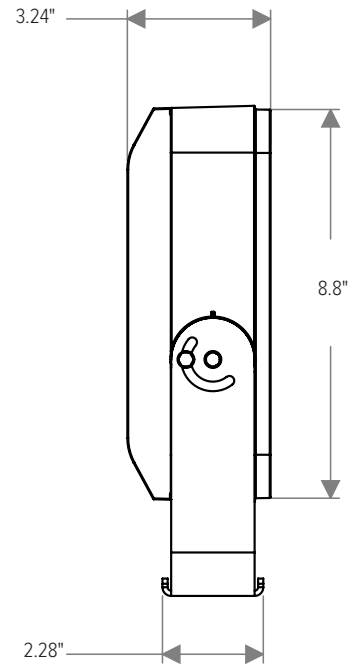

*Consult factory for availability of other optical options.

See Page 5 for ordering information of available accessories.

		CAPITAL 100
PHYSICAL	HOUSING	Die-Cast Aluminum
	OVERALL DIMENSIONS	11.1" L x 3.2" W x 11.1" H
	WEIGHT	11.2 Pounds
	OPERATING TEMPERATURE	-40°F to 122°F (-40°C to 50°C)

ELECTRICAL	POWER	73 Watts		
	CURRENT	0.61 amps at 120 volts 0.26 amps at 277 volts		
	CONTROL	DMX-RDM		
	CABLE	S Cable	M Cable	C Cable
		Power In, DMX In, DMX Out Cables	6-Polarity In and Out Power/Data Monocable Without Connectors	6-Polarity In and Out Power/Data Monocable With Connectors
CABLE LENGTH	59"	19.7"	19.7"	

LIGHT DISTRIBUTIONS	DISTRIBUTION	BEAM ANGLE	RGBW 3000K		RGBW 4000K	
			LUMENS	EFFICACY	LUMENS	EFFICACY
Values based on full output.	Spot	8°	5042	69	5198	71
	Narrow	12°	4484	61	4623	63
	Medium	23°	4308	59	4441	61
	Wide	43°	4224	58	4355	60
	Extra Wide	58°	4320	59	3526	48
	Elliptical Horizontal	42° H x 10° V	4134	57	4262	58
	Elliptical Wide Horizontal	39° H x 20° V	3879	53	3999	55
	Wall Wash	36° H x 15° V with 5° Incline	3553	49	3663	50

DIMENSIONS

All dimensions are shown in inches unless otherwise noted.

MOUNTING

ACCESSORY DIMENSIONS

With Visor (CP100-VISOR-XX)

With Snoot (CP100-SNOOT-XX)

With Wire Guard (CP100-WIREGUARD-XX)

With 3G Mounting Yoke
(Ordered with Luminaire)