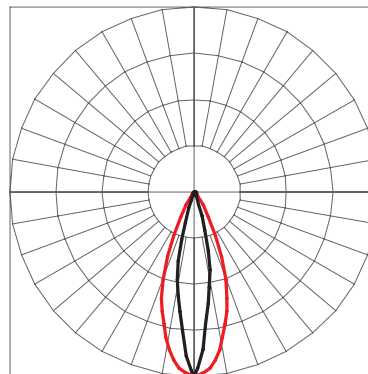

PHOTOMETRICS - RGBW CANDELA DISTRIBUTION

 HORIZONTAL
 VERTICAL

SPOT 8° (SP)

CBCP 157,658 / 4,093 LM

NARROW 12° (NB)

CBCP 54,705 / 3,640 LM

MEDIUM 23° (MB)

CBCP 18,820 / 3,497 LM

WIDE 43° (WB)

CBCP 6,248 / 3,429 LM

EXTRA WIDE 58° (EXWB)

CBCP 2,899 / 2,788 LM

WALL WASH 36° x 15° (WW)

CBCP 12,440 / 2,884 LM

ELLIPTICAL 42° x 10° (ELLB)

CBCP 22,387 / 3,356 LM

WIDE 39° x 20° (ELWB)

CBCP 11,043 / 3,149 LM

CONNECTIONS

"S" Type Cable (Power In, DMX In, DMX Out)

"M" Type Cable (Monocable Without Connectors)

"C" Type Cable (Monocable With Connectors)

OPERATING MODES

DMX Mode