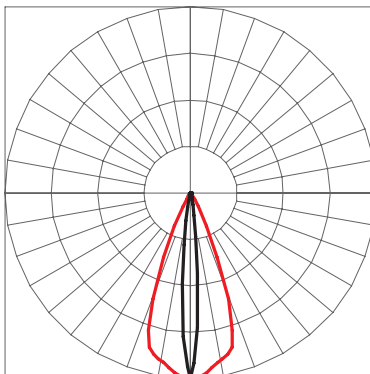

PHOTOMETRICS - RGBW CANDELA DISTRIBUTION

 HORIZONTAL
 VERTICAL

SPOT 8° (SP)

CBCP 157,658 / 4,093 LM

NARROW 12° (NB)

CBCP 54,705 / 3,640 LM

MEDIUM 23° (MB)

CBCP 18,820 / 3,497 LM

WIDE 43° (WB)

CBCP 6,248 / 3,429 LM

EXTRA WIDE 58° (EXWB)

CBCP 2,899 / 2,788 LM

WALL WASH 36° x 15° (WW)

CBCP 12,440 / 2,884 LM

ELLIPTICAL 42° x 10° (ELLB)

CBCP 22,387 / 3,356 LM

WIDE 39° x 20° (ELWB)

CBCP 11,043 / 3,149 LM

CONNECTIONS

"S" Type Cable (Power In, DMX In, DMX Out)

"M" Type Cable (Monocable Without Connectors)

"C" Type Cable (Monocable With Connectors)

OPERATING MODES

DMX Mode