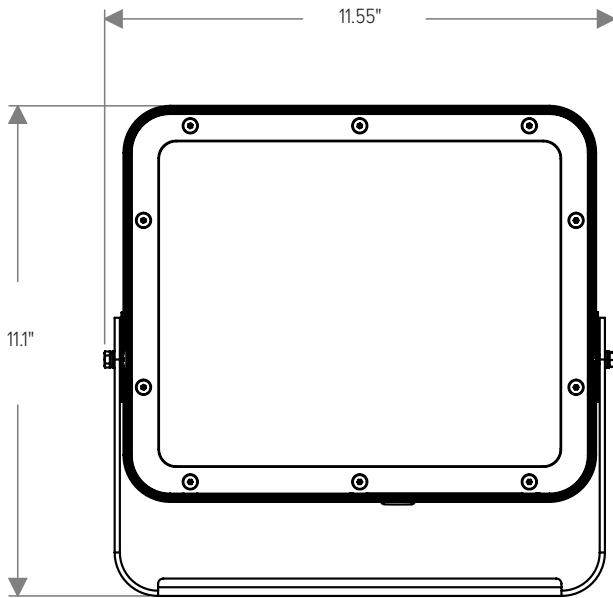

DIMENSIONS

All dimensions are shown in inches unless otherwise noted.