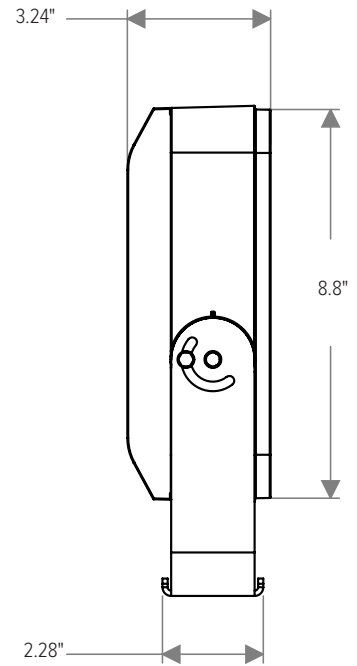

ELECTRICAL	POWER	73 Watts		
	POWER SUPPLY	120 and 277VAC; 50-60Hz		
	CURRENT	0.61 amps at 120 volts 0.26 amps at 277 volts		
	CONTROL	DMX-RDM		
	CABLE	S Cable	M Cable	C Cable
		Power In, DMX In, DMX Out Cables	6-Polarity In and Out Power/Data Monocable Without Connectors	6-Polarity In and Out Power/Data Monocable With Connectors
CABLE LENGTH	59"	19.7"	19.7"	

PHOTOMETRIC	LED	RGBW (3000K or 4000K White)
	DRIVER LOCATION	Integral
	DELIVERED LUMEN OUTPUT	up to 5198 lumens
	EFFICACY	71 lumens per watt
	LUMEN MAINTENANCE	L70 > 100,000 Hours at 77°F*
	LIGHT CONTROL ACCESSORIES	Snoot, Visor, Internal Honeycomb Louver Available

LIGHT DISTRIBUTIONS	DISTRIBUTION	BEAM ANGLE	RGBW 3000K		RGBW 4000K	
			LUMENS	EFFICACY	LUMENS	EFFICACY
Values based on full output.	Spot	8°	5042	69	5198	71
	Narrow	12°	4484	61	4623	63
	Medium	23°	4308	59	4441	61
	Wide	43°	4224	58	4355	60
	Extra Wide	58°	4320	59	3526	48
	Elliptical Horizontal	42° H x 10° V	4134	57	4262	58
	Elliptical Wide Horizontal	39° H x 20° V	3879	53	3999	55
	Wall Wash	36° H x 15° V with 5° Incline	3553	49	3663	50

DIMENSIONS

All dimensions are shown in inches unless otherwise noted.

MOUNTING

ACCESSORY DIMENSIONS

With Visor (CP100-VISOR-XX)

With Snoot (CP100-SNOOT-XX)

With Wire Guard (CP100-WIREGUARD-XX)

With 3G Mounting Yoke
(Ordered with Luminaire)