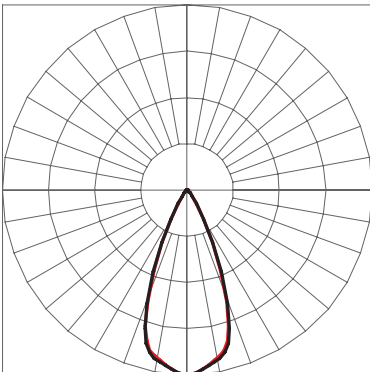

LIGHT DISTRIBUTIONS	DISTRIBUTION	BEAM ANGLE	RGBW 3000K		RGBW 4000K	
			LUMENS	EFFICACY	LUMENS	EFFICACY
Values based on full output.	Spot	8°	5042	69	5198	71
	Narrow	12°	4484	61	4623	63
	Medium	23°	4308	59	4441	61
	Wide	43°	4224	58	4355	60
	Extra Wide	58°	4320	59	3526	48
	Elliptical Horizontal	42° H x 10° V	4134	57	4262	58
	Elliptical Wide Horizontal	39° H x 20° V	3879	53	3999	55
	Wall Wash	36° H x 15° V with 5° Incline	3553	49	3663	50

PHOTOMETRICS - RGBW CANDELA DISTRIBUTION

 HORIZONTAL
 VERTICAL

SPOT 8° (SP)

CBCP 157,658 / 4,093 LM

NARROW 12° (NB)

CBCP 54,705 / 3,640 LM

MEDIUM 23° (MB)

CBCP 18,820 / 3,497 LM

WIDE 43° (WB)

CBCP 6,248 / 3,429 LM

EXTRA WIDE 58° (EXWB)

CBCP 2,899 / 2,788 LM

WALL WASH 36° x 15° (WW)

CBCP 12,440 / 2,884 LM

ELLIPTICAL 42° x 10° (ELLB)

CBCP 22,387 / 3,356 LM