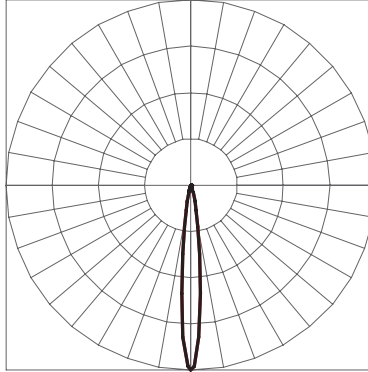

PHOTOMETRICS - RGBW CANDELA DISTRIBUTION

 HORIZONTAL
 VERTICAL

SPOT 8° (SP)

CBCP 157,658 / 4,093 LM

NARROW 12° (NB)

CBCP 54,705 / 3,640 LM

MEDIUM 23° (MB)

CBCP 18,820 / 3,497 LM

WIDE 43° (WB)

CBCP 6,248 / 3,429 LM

EXTRA WIDE 58° (EXWB)

CBCP 2,899 / 2,788 LM

WALL WASH 36° x 15° (WW)

CBCP 12,440 / 2,884 LM

ELLIPTICAL 42° x 10° (ELLB)

CBCP 22,387 / 3,356 LM