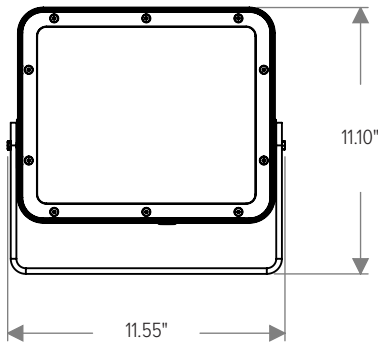

LIGHT DISTRIBUTIONS	DISTRIBUTION	BEAM ANGLE	RGBW 3000K		RGBW 4000K	
			LUMENS	EFFICACY	LUMENS	EFFICACY
Values based on full output.	Spot	8°	5042	69	5198	71
	Narrow	12°	4484	61	4623	63
	Medium	23°	4308	59	4441	61
	Wide	43°	4224	58	4355	60
	Extra Wide	58°	4320	59	3526	48
	Elliptical Horizontal	42° H x 10° V	4134	57	4262	58
	Elliptical Wide Horizontal	39° H x 20° V	3879	53	3999	55
	Wall Wash	36° H x 15° V with 5° Incline	3553	49	3663	50

DIMENSIONS

All dimensions are shown in inches unless otherwise noted.

MOUNTING

ACCESSORY DIMENSIONS

With Visor (CP100-VISOR-XX)

With Snoot (CP100-SNOOT-XX)

With Wire Guard (CP100-WIREGUARD-XX)

With 3G Mounting Yoke
(Ordered with Luminaire)