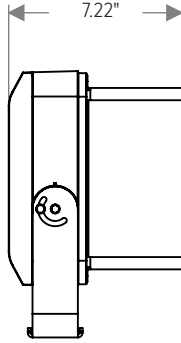

*Consult factory for availability of other optical options.

See Page 5 for ordering information of available accessories.

		CAPITAL 100
PHYSICAL	HOUSING	Die-Cast Aluminum
	OVERALL DIMENSIONS	11.1" L x 3.2" W x 11.1" H
	WEIGHT	11.2 Pounds
	OPERATING TEMPERATURE	-40°F to 122°F (-40°C to 50°C)

LIGHT DISTRIBUTIONS	DISTRIBUTION	BEAM ANGLE	RGBW 3000K		RGBW 4000K	
			LUMENS	EFFICACY	LUMENS	EFFICACY
Values based on full output.	Spot	8°	5042	69	5198	71
	Narrow	12°	4484	61	4623	63
	Medium	23°	4308	59	4441	61
	Wide	43°	4224	58	4355	60
	Extra Wide	58°	4320	59	3526	48
	Elliptical Horizontal	42° H x 10° V	4134	57	4262	58
	Elliptical Wide Horizontal	39° H x 20° V	3879	53	3999	55
	Wall Wash	36° H x 15° V with 5° Incline	3553	49	3663	50

DIMENSIONS

All dimensions are shown in inches unless otherwise noted.

MOUNTING

ACCESSORY DIMENSIONS

With Visor (CP100-VISOR-XX)

With Snoot (CP100-SNOOT-XX)

With Wire Guard (CP100-WIREGUARD-XX)

With 3G Mounting Yoke
(Ordered with Luminaire)