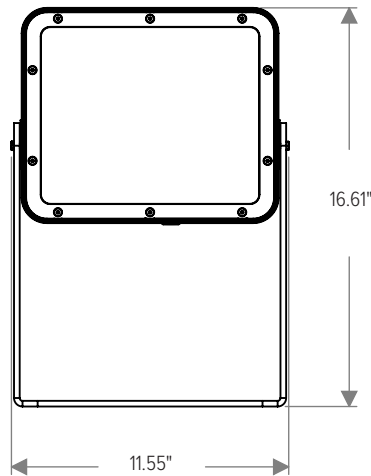

LIGHT DISTRIBUTIONS	DISTRIBUTION	BEAM ANGLE	RGBW 3000K		RGBW 4000K	
			LUMENS	EFFICACY	LUMENS	EFFICACY
Values based on full output.	Spot	8°	5042	69	5198	71
	Narrow	12°	4484	61	4623	63
	Medium	23°	4308	59	4441	61
	Wide	43°	4224	58	4355	60
	Extra Wide	58°	4320	59	3526	48
	Elliptical Horizontal	42° H x 10° V	4134	57	4262	58
	Elliptical Wide Horizontal	39° H x 20° V	3879	53	3999	55
	Wall Wash	36° H x 15° V with 5° Incline	3553	49	3663	50

DIMENSIONS

All dimensions are shown in inches unless otherwise noted.

MOUNTING

ACCESSORY DIMENSIONS

With Visor (CP100-VISOR-XX)

With Snoot (CP100-SNOOT-XX)

With Wire Guard (CP100-WIREGUARD-XX)

With 3G Mounting Yoke
(Ordered with Luminaire)

WIDE 43° (WB)

CBCP 6,248 / 3,429 LM

EXTRA WIDE 58° (EXWB)

CBCP 2,899 / 2,788 LM

WALL WASH 36° x 15° (WW)

CBCP 12,440 / 2,884 LM

ELLIPTICAL 42° x 10° (ELLB)

CBCP 22,387 / 3,356 LM