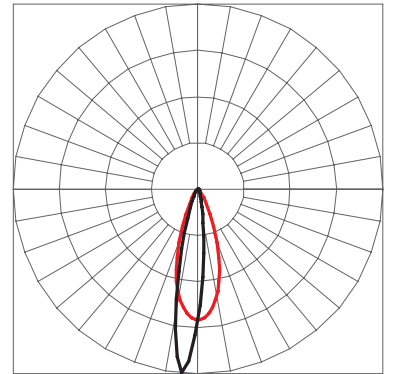

PHOTOMETRICS - RGBW CANDELA DISTRIBUTION

 HORIZONTAL
 VERTICAL

SPOT 8° (SP)

CBCP 157,658 / 4,093 LM

NARROW 12° (NB)

CBCP 54,705 / 3,640 LM

MEDIUM 23° (MB)

CBCP 18,820 / 3,497 LM

WIDE 43° (WB)

CBCP 6,248 / 3,429 LM

EXTRA WIDE 58° (EXWB)

CBCP 2,899 / 2,788 LM

WALL WASH 36° x 15° (WW)

CBCP 12,440 / 2,884 LM

ELLIPTICAL 42° x 10° (ELLB)

CBCP 22,387 / 3,356 LM

WIDE 39° x 20° (ELWB)

CBCP 11,043 / 3,149 LM

CONNECTIONS

"S" Type Cable (Power In, DMX In, DMX Out)

"M" Type Cable (Monocable Without Connectors)

"C" Type Cable (Monocable With Connectors)

OPERATING MODES

DMX Mode