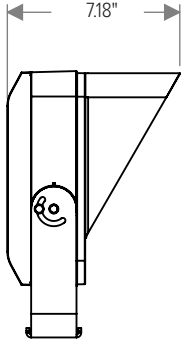

LIGHT DISTRIBUTIONS	DISTRIBUTION	BEAM ANGLE	RGBW 3000K		RGBW 4000K	
			LUMENS	EFFICACY	LUMENS	EFFICACY
Values based on full output.	Spot	8°	5042	69	5198	71
	Narrow	12°	4484	61	4623	63
	Medium	23°	4308	59	4441	61
	Wide	43°	4224	58	4355	60
	Extra Wide	58°	4320	59	3526	48
	Elliptical Horizontal	42° H x 10° V	4134	57	4262	58
	Elliptical Wide Horizontal	39° H x 20° V	3879	53	3999	55
	Wall Wash	36° H x 15° V with 5° Incline	3553	49	3663	50

DIMENSIONS

All dimensions are shown in inches unless otherwise noted.

MOUNTING

ACCESSORY DIMENSIONS

With Visor (CP100-VISOR-XX)

With Snoot (CP100-SNOOT-XX)

With Wire Guard (CP100-WIREGUARD-XX)

With 3G Mounting Yoke
(Ordered with Luminaire)