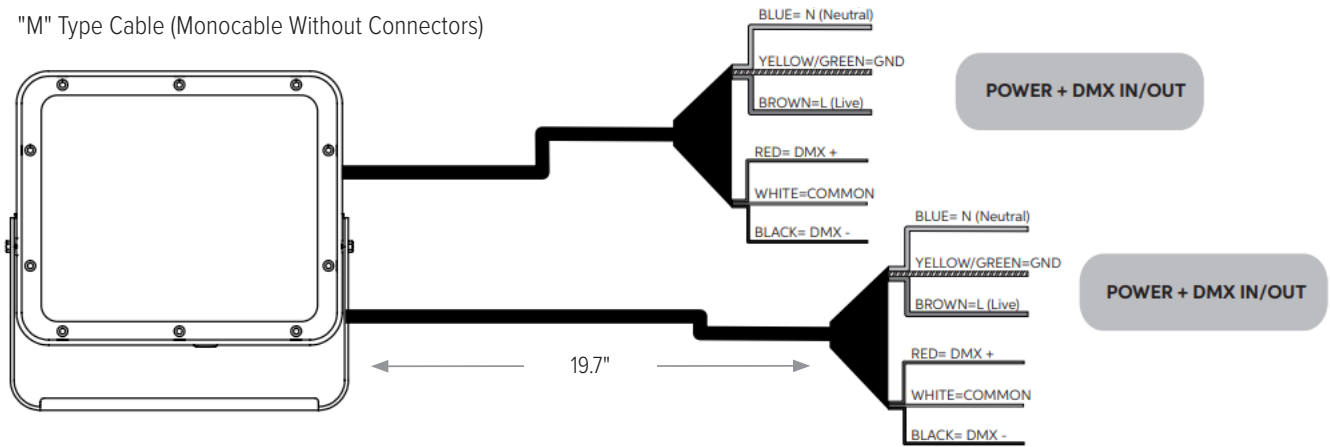

WIDE 43° (WB)

CBCP 6,248 / 3,429 LM

EXTRA WIDE 58° (EXWB)

CBCP 2,899 / 2,788 LM

WALL WASH 36° x 15° (WW)

CBCP 12,440 / 2,884 LM

ELLIPTICAL 42° x 10° (ELLB)

CBCP 22,387 / 3,356 LM

WIDE 39° x 20° (ELWB)

CBCP 11,043 / 3,149 LM

CONNECTIONS

"S" Type Cable (Power In, DMX In, DMX Out)

"M" Type Cable (Monocable Without Connectors)

"C" Type Cable (Monocable With Connectors)

OPERATING MODES

DMX Mode

Example with fixtures set to 4 DMX channels
Esempio con apparecchi impostati su 4 canali DMX

Master-Satellite/Automatic/Fixed Color Mode

WARNING ! in this mode, no DMX control device must be present along the line.