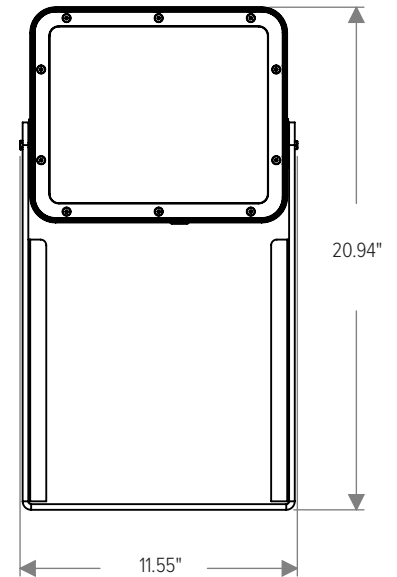

With 16.1" Extended Mounting Yoke
(CP100-EXTYOKE410-XX)