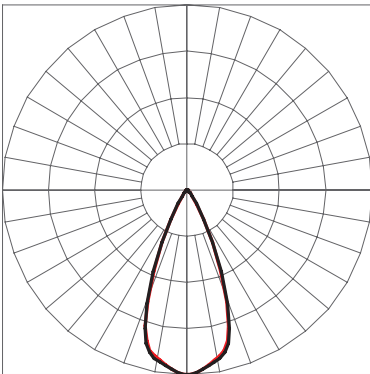

LIGHT DISTRIBUTIONS	DISTRIBUTION	BEAM ANGLE	RGBW 3000K		RGBW 4000K	
			LUMENS	EFFICACY	LUMENS	EFFICACY
Values based on full output.	Spot	8°	5042	69	5198	71
	Narrow	12°	4484	61	4623	63
	Medium	23°	4308	59	4441	61
	Wide	43°	4224	58	4355	60
	Extra Wide	58°	4320	59	3526	48
	Elliptical Horizontal	42° H x 10° V	4134	57	4262	58
	Elliptical Wide Horizontal	39° H x 20° V	3879	53	3999	55
	Wall Wash	36° H x 15° V with 5° Incline	3553	49	3663	50

PHOTOMETRICS - RGBW CANDELA DISTRIBUTION

 HORIZONTAL
 VERTICAL

SPOT 8° (SP)

CBCP 157,658 / 4,093 LM

NARROW 12° (NB)

CBCP 54,705 / 3,640 LM

MEDIUM 23° (MB)

CBCP 18,820 / 3,497 LM

WIDE 43° (WB)

CBCP 6,248 / 3,429 LM

EXTRA WIDE 58° (EXWB)

CBCP 2,899 / 2,788 LM

WALL WASH 36° x 15° (WW)

CBCP 12,440 / 2,884 LM

ELLIPTICAL 42° x 10° (ELLB)

CBCP 22,387 / 3,356 LM