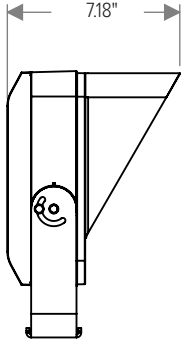

\*Consult factory for availability of other optical options.

See Page 5 for ordering information of available accessories.

		CAPITAL 100
PHYSICAL	HOUSING	Die-Cast Aluminum
	OVERALL DIMENSIONS	11.1" L x 3.2" W x 11.1" H
	WEIGHT	11.2 Pounds
	OPERATING TEMPERATURE	-40°F to 122°F (-40°C to 50°C)

LIGHT DISTRIBUTIONS	DISTRIBUTION	BEAM ANGLE	2700K & 3000K		4000K	
			LUMENS	EFFICACY	LUMENS	EFFICACY
Values based on full output.	Spot	13°	6796	98	7319	106
	Narrow	16°	6235	90	6715	97
	Medium	25°	6119	89	6590	96
	Wide	46°	5902	86	6356	92
	Extra Wide	64°	4878	71	5253	76
	Elliptical Horizontal	40° H x 14° V	6009	87	6471	94
	Elliptical Wide Horizontal	38° H x 23° V	5659	82	6094	88
	Wall Wash	36° H x 19° V with 5° Incline	5408	78	5824	84

DIMENSIONS

All dimensions are shown in inches unless otherwise noted.

MOUNTING

ACCESSORY DIMENSIONS

With Visor (CP100-VISOR-XX)

With Snoot (CP100-SNOOT-XX)

With Wire Guard (CP100-WIREGUARD-XX)

With 3G Mounting Yoke  
(Ordered with Luminaire)