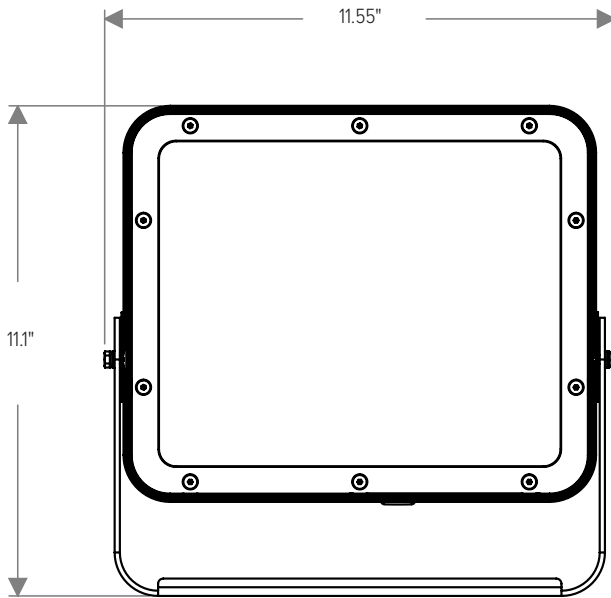

DIMENSIONS

All dimensions are shown in inches unless otherwise noted.