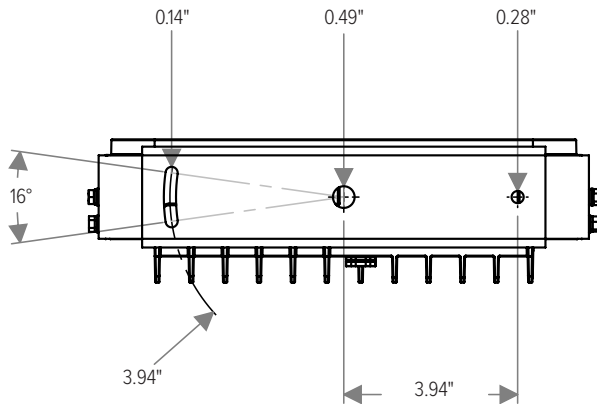

LIGHT DISTRIBUTIONS	DISTRIBUTION	BEAM ANGLE	2700K & 3000K		4000K	
			LUMENS	EFFICACY	LUMENS	EFFICACY
Values based on full output.	Spot	13°	6796	98	7319	106
	Narrow	16°	6235	90	6715	97
	Medium	25°	6119	89	6590	96
	Wide	46°	5902	86	6356	92
	Extra Wide	64°	4878	71	5253	76
	Elliptical Horizontal	40° H x 14° V	6009	87	6471	94
	Elliptical Wide Horizontal	38° H x 23° V	5659	82	6094	88
	Wall Wash	36° H x 19° V with 5° Incline	5408	78	5824	84

DIMENSIONS

All dimensions are shown in inches unless otherwise noted.

MOUNTING

ACCESSORY DIMENSIONS

With Visor (CP100-VISOR-XX)

With Snoot (CP100-SNOOT-XX)

With Wire Guard (CP100-WIREGUARD-XX)

With 3G Mounting Yoke  
(Ordered with Luminaire)