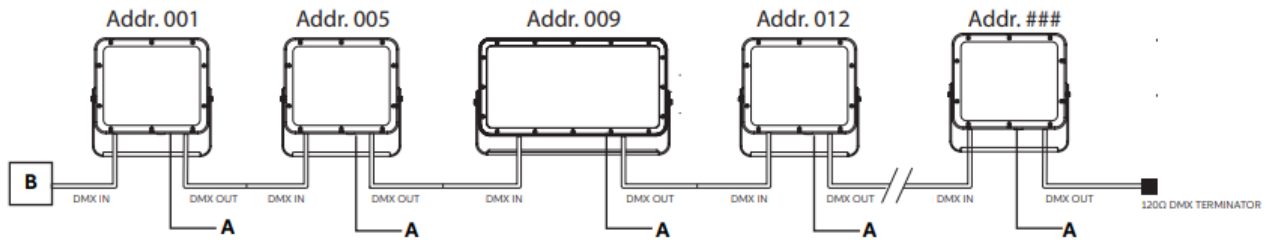

CONNECTIONS

"S" Type Cable (Power In, DMX In, DMX Out)

"M" Type Cable (Monocable Without Connectors)

"C" Type Cable (Monocable With Connectors)

OPERATING MODES

DMX Mode

Example with fixtures set to 4 DMX channels  
Esempio con apparecchi impostati su 4 canali DMX