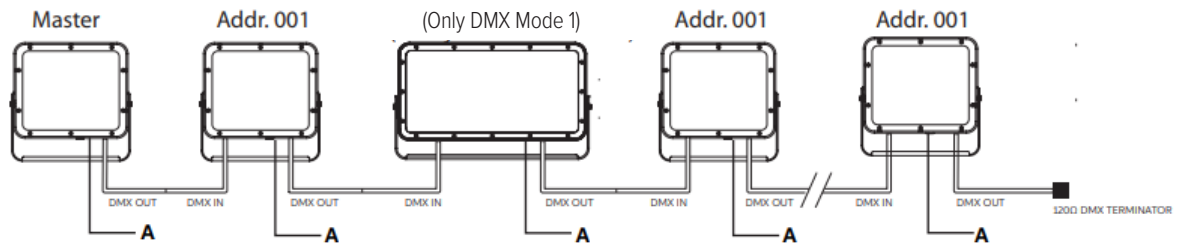

Master-Satellite/Automatic/Fixed Color Mode

WARNING ! in this mode, no DMX control device must be present along the line.