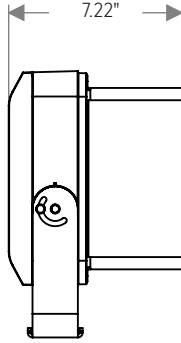

\*Consult factory for availability of other optical options.

See Page 5 for ordering information of available accessories.

		CAPITAL 100
PHYSICAL	HOUSING	Die-Cast Aluminum
	OVERALL DIMENSIONS	11.1" L x 3.2" W x 11.1" H
	WEIGHT	11.2 Pounds
	OPERATING TEMPERATURE	-40°F to 122°F (-40°C to 50°C)

DIMENSIONS

All dimensions are shown in inches unless otherwise noted.

MOUNTING

ACCESSORY DIMENSIONS

With Visor (CP100-VISOR-XX)

With Snoot (CP100-SNOOT-XX)

With Wire Guard (CP100-WIREGUARD-XX)

With 3G Mounting Yoke  
(Ordered with Luminaire)