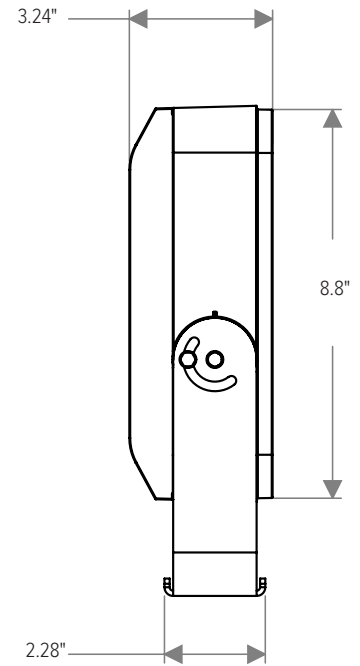

\*Consult factory for availability of other optical options.

See Page 5 for ordering information of available accessories.

		CAPITAL 100
PHYSICAL	HOUSING	Die-Cast Aluminum
	OVERALL DIMENSIONS	11.1" L x 3.2" W x 11.1" H
	WEIGHT	11.2 Pounds
	OPERATING TEMPERATURE	-40°F to 122°F (-40°C to 50°C)

ELECTRICAL	POWER	69 Watts		
	CURRENT	0.58 amps at 120 volts 0.25 amps at 277 volts		
	CONTROL	DMX-RDM		
	CABLE	S Cable	M Cable	C Cable
		Power In, DMX In, DMX Out Cables	6-Polarity In and Out Power/Data Monocable Without Connectors	6-Polarity In and Out Power/Data Monocable With Connectors
CABLE LENGTH	59"	19.7"	19.7"	

LIGHT DISTRIBUTIONS	DISTRIBUTION	BEAM ANGLE	2700K & 3000K		4000K	
			LUMENS	EFFICACY	LUMENS	EFFICACY
Values based on full output.	Spot	13°	6796	98	7319	106
	Narrow	16°	6235	90	6715	97
	Medium	25°	6119	89	6590	96
	Wide	46°	5902	86	6356	92
	Extra Wide	64°	4878	71	5253	76
	Elliptical Horizontal	40° H x 14° V	6009	87	6471	94
	Elliptical Wide Horizontal	38° H x 23° V	5659	82	6094	88
	Wall Wash	36° H x 19° V with 5° Incline	5408	78	5824	84

DIMENSIONS

All dimensions are shown in inches unless otherwise noted.

MOUNTING

ACCESSORY DIMENSIONS

With Visor (CP100-VISOR-XX)

With Snoot (CP100-SNOOT-XX)

With Wire Guard (CP100-WIREGUARD-XX)

With 3G Mounting Yoke  
(Ordered with Luminaire)