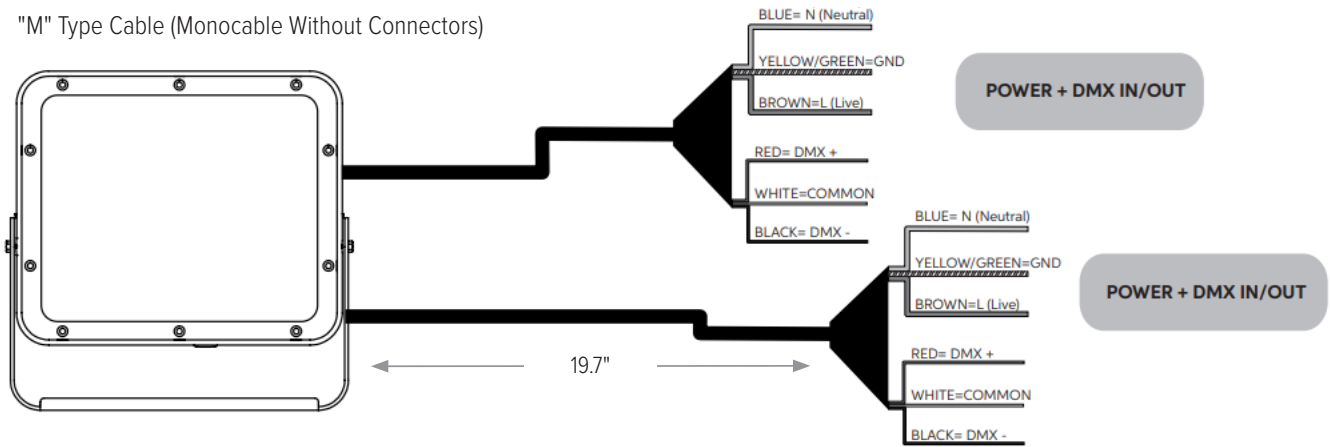

-XX\* indicates a painted accessory. See bottom of page for painted accessory ordering information.

IR-CONFIG-REMOTE  
Infrared Configuration Remote

CP100-SNOOT-XX\*  
Snoot

CP100-VISOR-XX\*  
Visor

CP100-WIREGUARD-XX\*  
Wire Guard

CP100-EXTYOKE300-XX\*  
11.8" (300mm) Extended Mounting Yoke

CP100-EXTYOKE410-XX\*  
16.1" (410mm) Extended Mounting Yoke

ORDERING INFORMATION

PAINTED ACCESSORIES

MODEL		FINISH (*-XX)		OPTION	
CP100-EXTYOKE300	11.8" (300mm) Extended Mounting Yoke	AG	Anthracite Grey	AST	Anti-Saline Treatment
CP100-EXTYOKE410	16.1" (410mm) Extended Mounting Yoke	BL	Black		
CP100-SNOOT	Snoot	SG	Griven Silver Grey		
CP100-VISOR	Visor	WH	White		
CP100-WIREGUARD	Wire Guard	CC	Custom RAL Color		

CONNECTIONS

"S" Type Cable (Power In, DMX In, DMX Out)

"M" Type Cable (Monocable Without Connectors)

"C" Type Cable (Monocable With Connectors)

OPERATING MODES

DMX Mode

Example with fixtures set to 4 DMX channels  
Esempio con apparecchi impostati su 4 canali DMX