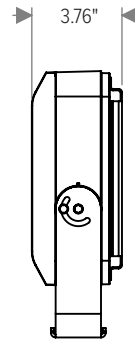

\*Consult factory for availability of other optical options.

See Page 5 for ordering information of available accessories.

		CAPITAL 100
PHYSICAL	HOUSING	Die-Cast Aluminum
	OVERALL DIMENSIONS	11.1" L x 3.2" W x 11.1" H
	WEIGHT	11.2 Pounds
	OPERATING TEMPERATURE	-40°F to 122°F (-40°C to 50°C)

ELECTRICAL	POWER	69 Watts		
	CURRENT	0.58 amps at 120 volts 0.25 amps at 277 volts		
	CONTROL	DMX-RDM		
	CABLE	S Cable	M Cable	C Cable
		Power In, DMX In, DMX Out Cables	6-Polarity In and Out Power/Data Monocable Without Connectors	6-Polarity In and Out Power/Data Monocable With Connectors
CABLE LENGTH	59"	19.7"	19.7"	

LIGHT DISTRIBUTIONS	DISTRIBUTION	BEAM ANGLE	2700K & 3000K		4000K	
			LUMENS	EFFICACY	LUMENS	EFFICACY
Values based on full output.	Spot	13°	6796	98	7319	106
	Narrow	16°	6235	90	6715	97
	Medium	25°	6119	89	6590	96
	Wide	46°	5902	86	6356	92
	Extra Wide	64°	4878	71	5253	76
	Elliptical Horizontal	40° H x 14° V	6009	87	6471	94
	Elliptical Wide Horizontal	38° H x 23° V	5659	82	6094	88
	Wall Wash	36° H x 19° V with 5° Incline	5408	78	5824	84

DIMENSIONS

All dimensions are shown in inches unless otherwise noted.

MOUNTING

ACCESSORY DIMENSIONS

With Visor (CP100-VISOR-XX)

With Snoot (CP100-SNOOT-XX)

With Wire Guard (CP100-WIREGUARD-XX)

With 3G Mounting Yoke  
(Ordered with Luminaire)