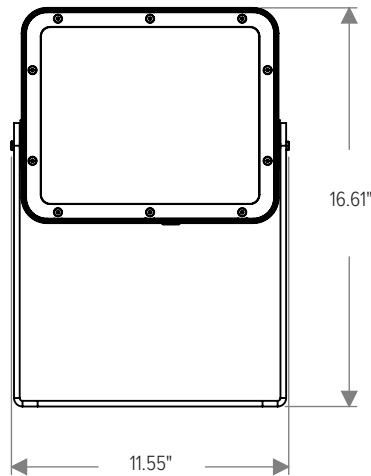

\*Consult factory for availability of other optical options.

See Page 5 for ordering information of available accessories.

		CAPITAL 100
PHYSICAL	HOUSING	Die-Cast Aluminum
	OVERALL DIMENSIONS	11.1" L x 3.2" W x 11.1" H
	WEIGHT	11.2 Pounds
	OPERATING TEMPERATURE	-40°F to 122°F (-40°C to 50°C)

LIGHT DISTRIBUTIONS	DISTRIBUTION	BEAM ANGLE	2700K & 3000K		4000K	
			LUMENS	EFFICACY	LUMENS	EFFICACY
Values based on full output.	Spot	13°	6796	98	7319	106
	Narrow	16°	6235	90	6715	97
	Medium	25°	6119	89	6590	96
	Wide	46°	5902	86	6356	92
	Extra Wide	64°	4878	71	5253	76
	Elliptical Horizontal	40° H x 14° V	6009	87	6471	94
	Elliptical Wide Horizontal	38° H x 23° V	5659	82	6094	88
	Wall Wash	36° H x 19° V with 5° Incline	5408	78	5824	84

DIMENSIONS

All dimensions are shown in inches unless otherwise noted.

MOUNTING

ACCESSORY DIMENSIONS

With Visor (CP100-VISOR-XX)

With Snoot (CP100-SNOOT-XX)

With Wire Guard (CP100-WIREGUARD-XX)

With 3G Mounting Yoke  
(Ordered with Luminaire)