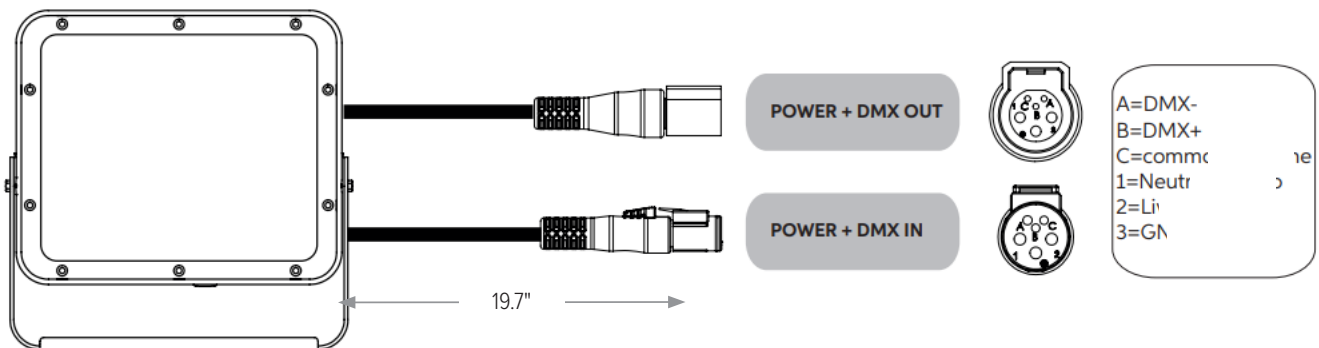

CONNECTIONS

"S" Type Cable (Power In, DMX In, DMX Out)

"M" Type Cable (Monocable Without Connectors)

"C" Type Cable (Monocable With Connectors)

OPERATING MODES

DMX Mode

Example with fixtures set to 4 DMX channels  
Esempio con apparecchi impostati su 4 canali DMX