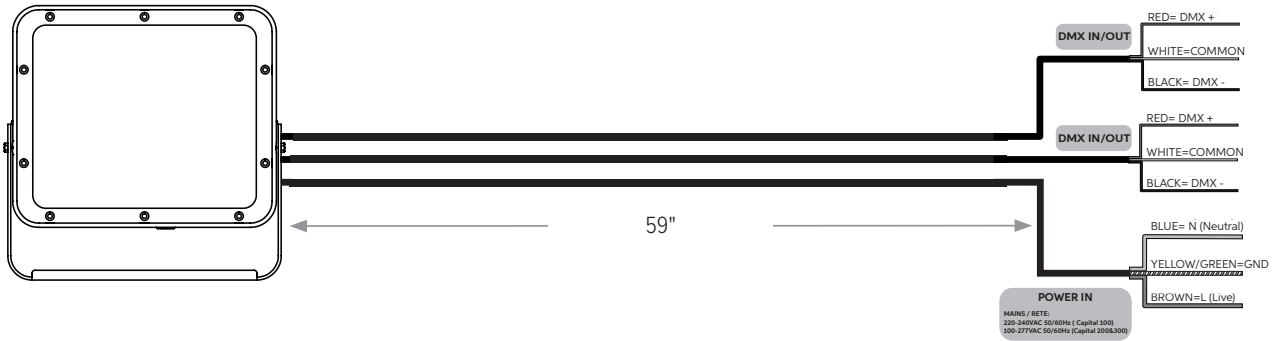

-XX\* indicates a painted accessory. See bottom of page for painted accessory ordering information.

IR-CONFIG-REMOTE  
Infrared Configuration Remote

CP100-SNOOT-XX\*  
Snoot

CP100-VISOR-XX\*  
Visor

CP100-WIREGUARD-XX\*  
Wire Guard

CP100-EXTYOKE300-XX\*  
11.8" (300mm) Extended Mounting Yoke

CP100-EXTYOKE410-XX\*  
16.1" (410mm) Extended Mounting Yoke

ORDERING INFORMATION

PAINTED ACCESSORIES

MODEL		FINISH (*-XX)		OPTION	
CP100-EXTYOKE300	11.8" (300mm) Extended Mounting Yoke	AG	Anthracite Grey	AST	Anti-Saline Treatment
CP100-EXTYOKE410	16.1" (410mm) Extended Mounting Yoke	BL	Black		
CP100-SNOOT	Snoot	SG	Griven Silver Grey		
CP100-VISOR	Visor	WH	White		
CP100-WIREGUARD	Wire Guard	CC	Custom RAL Color		

CONNECTIONS

"S" Type Cable (Power In, DMX In, DMX Out)

"M" Type Cable (Monocable Without Connectors)

"C" Type Cable (Monocable With Connectors)

OPERATING MODES

DMX Mode

Example with fixtures set to 4 DMX channels  
Esempio con apparecchi impostati su 4 canali DMX