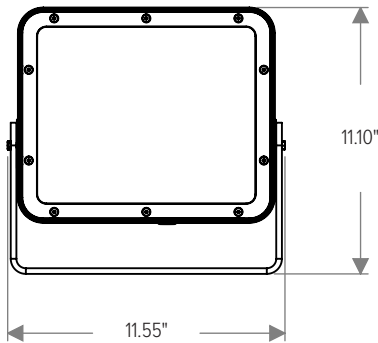

DIMENSIONS

All dimensions are shown in inches unless otherwise noted.

MOUNTING

ACCESSORY DIMENSIONS

With Visor (CP100-VISOR-XX)

With Snoot (CP100-SNOOT-XX)

With Wire Guard (CP100-WIREGUARD-XX)

With 3G Mounting Yoke  
(Ordered with Luminaire)