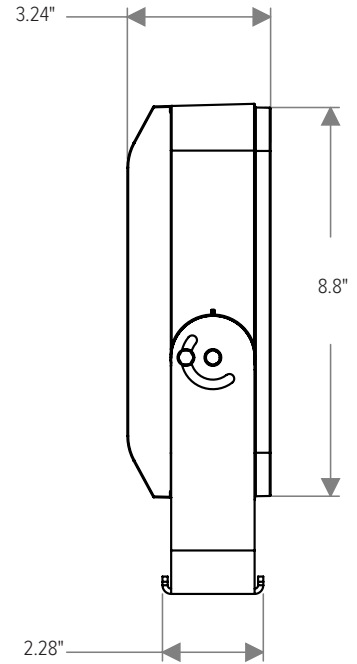

\*Consult factory for availability of other optical options.

See Page 5 for ordering information of available accessories.

		CAPITAL 100 US
PHYSICAL	HOUSING	Die-Cast Aluminum
	OVERALL DIMENSIONS	11.1" L x 3.2" W x 11.1" H
	WEIGHT	11.2 Pounds
	OPERATING TEMPERATURE	-40°F to 122°F (-40°C to 50°C)

ELECTRICAL	POWER	53 Watts		
	CURRENT	0.44 amps at 120 volts 0.19 amps at 277 volts		
	CONTROL	DMX-RDM		
	CABLE	S Cable	M Cable	C Cable
		Power In, DMX In, DMX Out Cables	6-Polarity In and Out Power/Data Monocable Without Connectors	6-Polarity In and Out Power/Data Monocable With Connectors
CABLE LENGTH	59"	19.7"	19.7"	

PHOTOMETRIC	LED	RGBW (3000K or 4000K White)		
	NUMBER OF LEDS	20 High Power LEDs		
	DRIVER LOCATION	Integral		
	DELIVERED LUMEN OUTPUT	2286 lumens		
	EFFICACY	43 lumens per watt		
	LUMEN MAINTENANCE	L70 > 100,000 Hours at 77°F*		
	LIGHT CONTROL ACCESSORIES	Snoot, Visor Available		

**DIMENSIONS**

All dimensions are shown in inches unless otherwise noted.

**MOUNTING**

ACCESSORY DIMENSIONS

With Visor (CP100-VISOR-XX)

With Snoot (CP100-SNOOT-XX)

With Wire Guard (CP100-WIREGUARD-XX)

With 3G Mounting Yoke  
(Ordered with Luminaire)