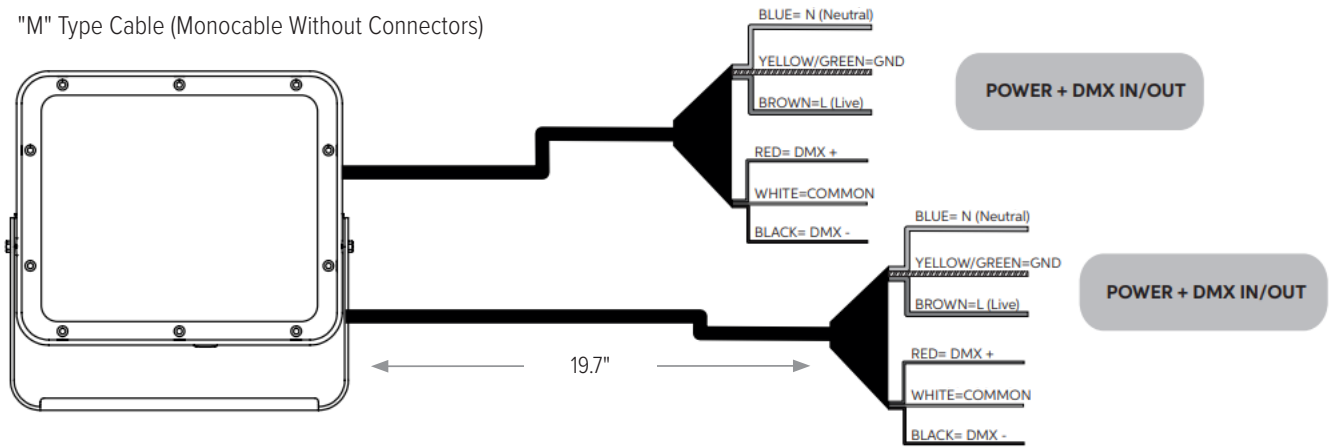

-XX\* indicates a painted accessory. See bottom of page for painted accessory ordering information.

IR-CONFIG-REMOTE  
Infrared Configuration Remote

CP100-SNOOT-XX\*  
Snoot

CP100-VISOR-XX\*  
Visor

CP100-WIREGUARD-XX\*  
Wire Guard

CP100-EXTYOKE300-XX\*  
11.8" (300mm) Extended Mounting Yoke

CP100-EXTYOKE410-XX\*  
16.1" (410mm) Extended Mounting Yoke

ORDERING INFORMATION

PAINTED ACCESSORIES

MODEL		FINISH (*-XX)		OPTION	
CP100-EXTYOKE300	11.8" (300mm) Extended Mounting Yoke	AG	Anthracite Grey	AST	Anti-Saline Treatment
CP100-EXTYOKE410	16.1" (410mm) Extended Mounting Yoke	BL	Black		
CP100-SNOOT	Snoot	SG	Griven Silver Grey		
CP100-VISOR	Visor	WH	White		
CP100-WIREGUARD	Wire Guard	CC	Custom RAL Color		

CONNECTIONS

"S" Type Cable (Power In, DMX In, DMX Out)

"M" Type Cable (Monocable Without Connectors)

"C" Type Cable (Monocable With Connectors)

OPERATING MODES

DMX Mode

Example with fixtures set to 4 DMX channels  
Esempio con apparecchi impostati su 4 canali DMX