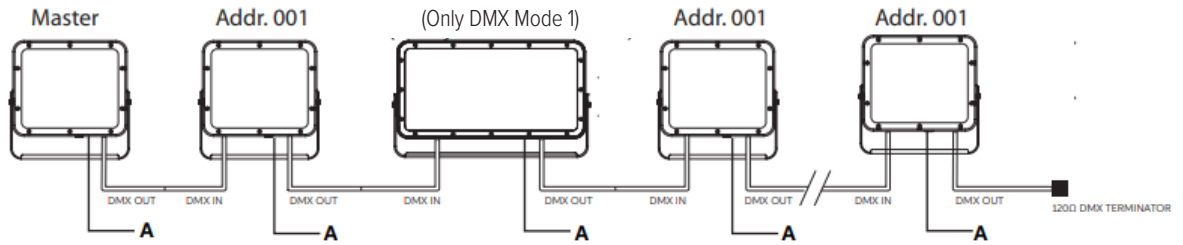

Master-Satellite/Automatic/Fixed Color Mode

WARNING ! in this mode, no DMX control device must be present along the line.