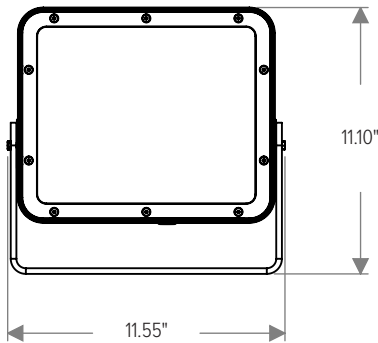

**DIMENSIONS**

All dimensions are shown in inches unless otherwise noted.

**MOUNTING**

ACCESSORY DIMENSIONS

With Visor (CP100-VISOR-XX)

With Snoot (CP100-SNOOT-XX)

With Wire Guard (CP100-WIREGUARD-XX)

With 3G Mounting Yoke  
(Ordered with Luminaire)