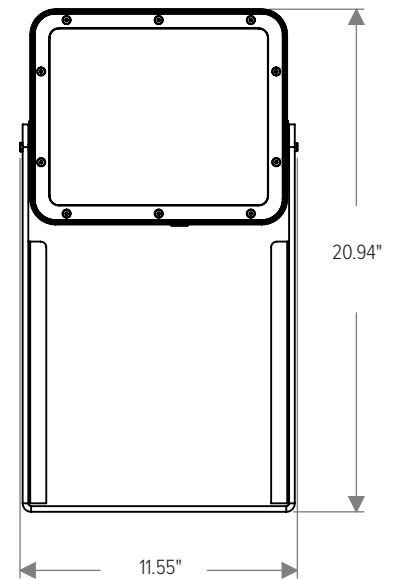

With 16.1" Extended Mounting Yoke
(CP100-EXTYOKE410-XX)