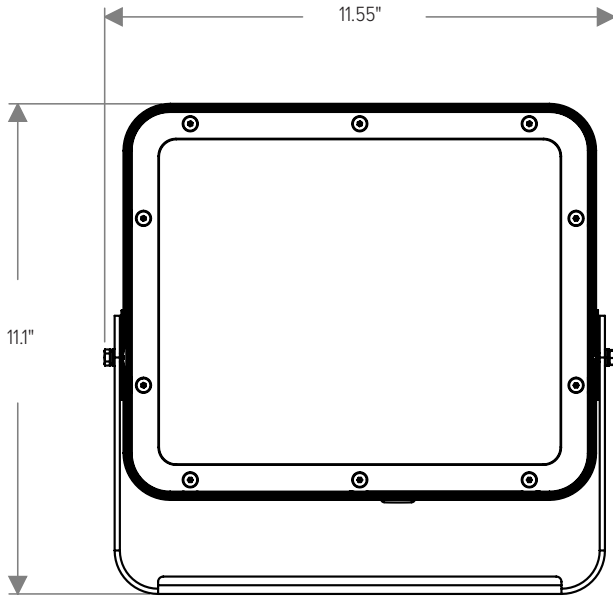

DIMENSIONS

All dimensions are shown in inches unless otherwise noted.