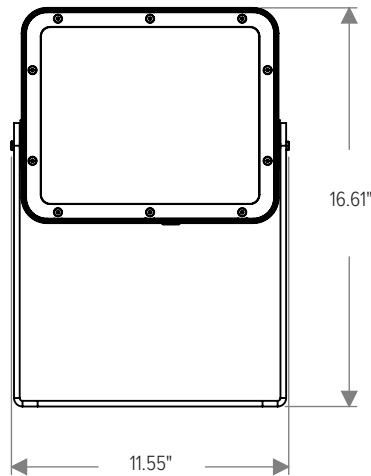

**DIMENSIONS**

All dimensions are shown in inches unless otherwise noted.

**MOUNTING**

ACCESSORY DIMENSIONS

With Visor (CP100-VISOR-XX)

With Snoot (CP100-SNOOT-XX)

With Wire Guard (CP100-WIREGUARD-XX)

With 3G Mounting Yoke  
(Ordered with Luminaire)