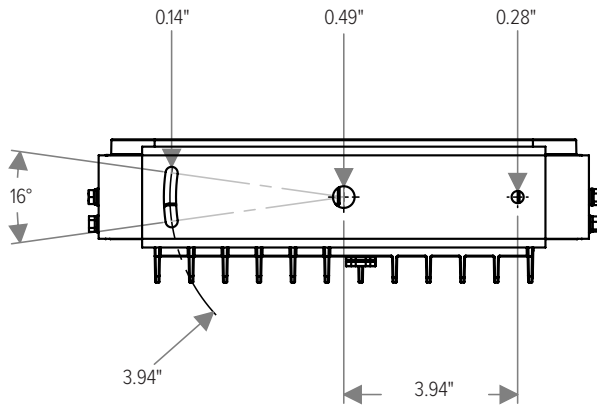

LIGHT DISTRIBUTIONS	DISTRIBUTION	BEAM ANGLE	RGBW 3000K		RGBW 4000K	
			LUMENS	EFFICACY	LUMENS	EFFICACY
	Ultra-Spot	3.2°	2217	42	2286	43

CERTIFICATIONS	SAFETY	ETL Certified for Wet Locations				
	INGRESS PROTECTION	IP67				
	IMPACT RATING	IK09				
	WARRANTY	Limited Five Year Warranty				

**DIMENSIONS**

All dimensions are shown in inches unless otherwise noted.

**MOUNTING**

ACCESSORY DIMENSIONS

With Visor (CP100-VISOR-XX)

With Snoot (CP100-SNOOT-XX)

With Wire Guard (CP100-WIREGUARD-XX)

With 3G Mounting Yoke  
(Ordered with Luminaire)