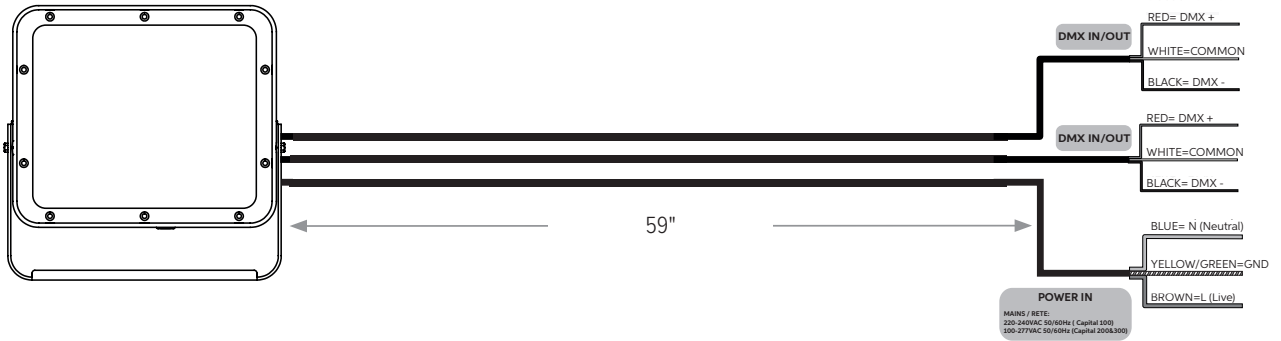

-XX\* indicates a painted accessory. See bottom of page for painted accessory ordering information.

IR-CONFIG-REMOTE  
Infrared Configuration Remote

CP100-SNOOT-XX\*  
Snoot

CP100-VISOR-XX\*  
Visor

CP100-WIREGUARD-XX\*  
Wire Guard

CP100-EXTYOKE300-XX\*  
11.8" (300mm) Extended Mounting Yoke

CP100-EXTYOKE410-XX\*  
16.1" (410mm) Extended Mounting Yoke

ORDERING INFORMATION

PAINTED ACCESSORIES

MODEL		FINISH (*-XX)		OPTION	
CP100-EXTYOKE300	11.8" (300mm) Extended Mounting Yoke	AG	Anthracite Grey	AST	Anti-Saline Treatment
CP100-EXTYOKE410	16.1" (410mm) Extended Mounting Yoke	BL	Black		
CP100-SNOOT	Snoot	SG	Griven Silver Grey		
CP100-VISOR	Visor	WH	White		
CP100-WIREGUARD	Wire Guard	CC	Custom RAL Color		

CONNECTIONS

"S" Type Cable (Power In, DMX In, DMX Out)

"M" Type Cable (Monocable Without Connectors)

"C" Type Cable (Monocable With Connectors)

OPERATING MODES

DMX Mode

Example with fixtures set to 4 DMX channels  
Esempio con apparecchi impostati su 4 canali DMX