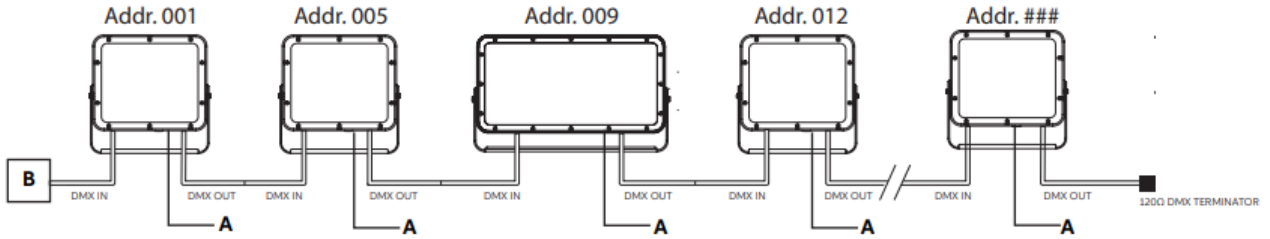

CONNECTIONS

"S" Type Cable (Power In, DMX In, DMX Out)

"M" Type Cable (Monocable Without Connectors)

"C" Type Cable (Monocable With Connectors)

OPERATING MODES

DMX Mode

Example with fixtures set to 4 DMX channels  
Esempio con apparecchi impostati su 4 canali DMX