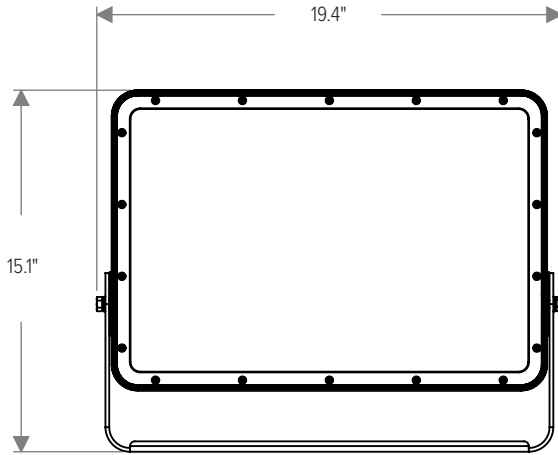

*Contact factory for other optical options.

See Page 5 for ordering information of available accessories.

		CAPITAL 300 B
PHYSICAL	HOUSING	Die-Cast Aluminum
	OVERALL DIMENSIONS	19.4" L x 4.1" W x 15.1" H
	WEIGHT	32.4 Pounds
	OPERATING TEMPERATURE	-40°C to 50°C (-40°F to 122°F)

LIGHT DISTRIBUTIONS	DISTRIBUTION	BEAM ANGLE	2700K & 3000K			4000K		
			LUMENS	EFFICACY	MAX. CANDELA	LUMENS	EFFICACY	MAX. CANDELA
Values based on full output.	SPOT	13°	19937	91	302783	21471	98	326080
	NARROW	16°	18321	83	169652	19730	90	182700
	MEDIUM	25°	18625	85	89970	19670	89	95018
	WIDE	46°	18443	84	28093	19861	90	30253
	EXTRA WIDE	64°	19449	88	18179	20945	95	18500
	ELLIPTICAL	40° x 14°	18010	82	86163	19360	88	92622
	ELLIPTICAL WIDE	38° x 23°	16379	74	49126	17638	80	52902
	WALL WASH	36° x 19° (5° Incline)	15352	70	52762	16533	75	56821

CAPITAL 300 B

Static White

DIMENSIONS

All dimensions are shown in inches unless otherwise noted.

MOUNTING

CAPITAL 300 B

Static White

ACCESSORY DIMENSIONS