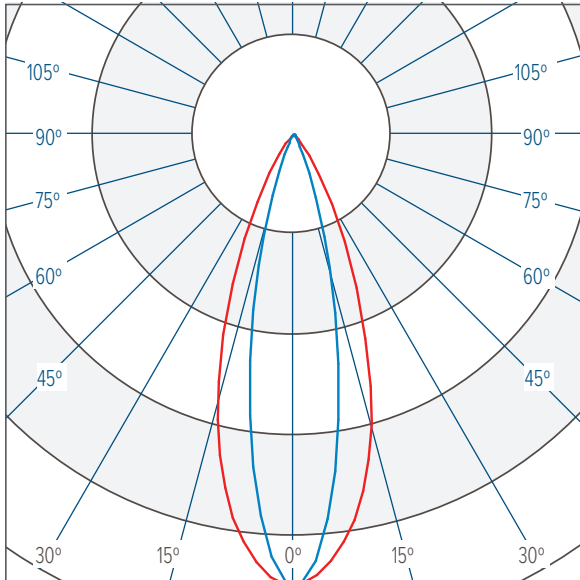

LIGHT DISTRIBUTIONS	DISTRIBUTION	BEAM ANGLE	2700K & 3000K			4000K		
			LUMENS	EFFICACY	MAX. CANDELA	LUMENS	EFFICACY	MAX. CANDELA
Values based on full output.	SPOT	13°	19937	91	302783	21471	98	326080
	NARROW	16°	18321	83	169652	19730	90	182700
	MEDIUM	25°	18625	85	89970	19670	89	95018
	WIDE	46°	18443	84	28093	19861	90	30253
	EXTRA WIDE	64°	19449	88	18179	20945	95	18500
	ELLIPTICAL	40° x 14°	18010	82	86163	19360	88	92622
	ELLIPTICAL WIDE	38° x 23°	16379	74	49126	17638	80	52902
	WALL WASH	36° x 19° (5° Incline)	15352	70	52762	16533	75	56821

— Horizontal
— Vertical

PHOTOMETRICS

NOTE: VALUES SHOWN ARE FOR CAPITAL 300 B 4000K. APPLY A 0.93 PRORATE FACTOR TO OBTAIN VALUES FOR 2700K OR 3000K CCT.

EXTRA WIDE 64° 4000K

CBCP 18500 @ 20945 lumens

— Horizontal
— Vertical

ELLIPTICAL 40° x 14° 4000K

CBCP 92622 @ 19360 lumens

— Horizontal
— Vertical

ELLIPTICAL WIDE 38° x 23° 4000K

CBCP 52902 @ 17638 lumens

— Horizontal
— Vertical

WALL WASH 36° x 19° 4000K

5° INCLINE
CBCP 56821 @ 16533 lumens