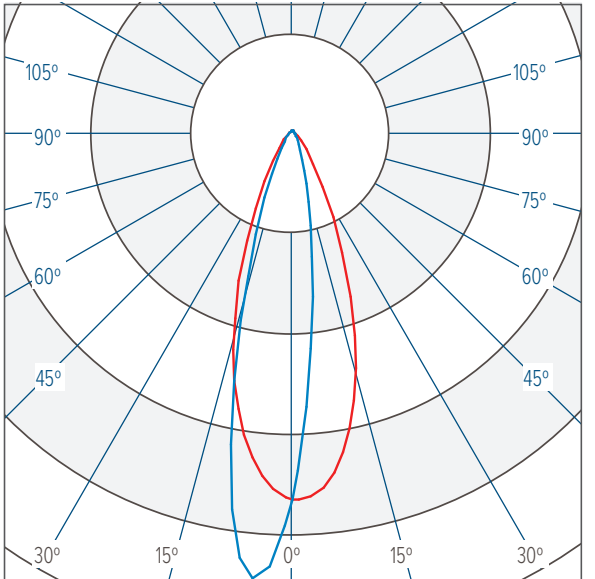

WALL WASH 36° x 19° 4000K

5° INCLINE
CBCP 56821 @ 16533 lumens

— Horizontal
— Vertical