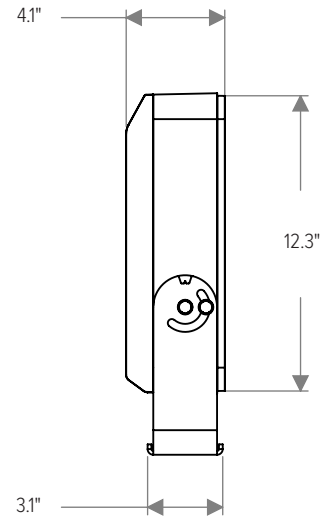

*Contact factory for other optical options.

See Page 5 for ordering information of available accessories.

		CAPITAL 300 B
PHYSICAL	HOUSING	Die-Cast Aluminum
	OVERALL DIMENSIONS	19.4" L x 4.1" W x 15.1" H
	WEIGHT	32.4 Pounds
	OPERATING TEMPERATURE	-40°C to 50°C (-40°F to 122°F)

LIGHT DISTRIBUTIONS	DISTRIBUTION	BEAM ANGLE	2700K & 3000K			4000K		
			LUMENS	EFFICACY	MAX. CANDELA	LUMENS	EFFICACY	MAX. CANDELA
Values based on full output.	SPOT	13°	19937	91	302783	21471	98	326080
	NARROW	16°	18321	83	169652	19730	90	182700
	MEDIUM	25°	18625	85	89970	19670	89	95018
	WIDE	46°	18443	84	28093	19861	90	30253
	EXTRA WIDE	64°	19449	88	18179	20945	95	18500
	ELLIPTICAL	40° x 14°	18010	82	86163	19360	88	92622
	ELLIPTICAL WIDE	38° x 23°	16379	74	49126	17638	80	52902
	WALL WASH	36° x 19° (5° Incline)	15352	70	52762	16533	75	56821

CAPITAL 300 B

Static White

DIMENSIONS

All dimensions are shown in inches unless otherwise noted.

MOUNTING

CAPITAL 300 B

Static White

ACCESSORY DIMENSIONS