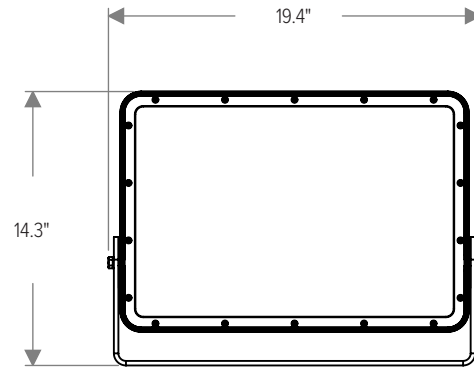

With 3G Mounting Yoke
(Factory Installed, Ordered with Luminaire)