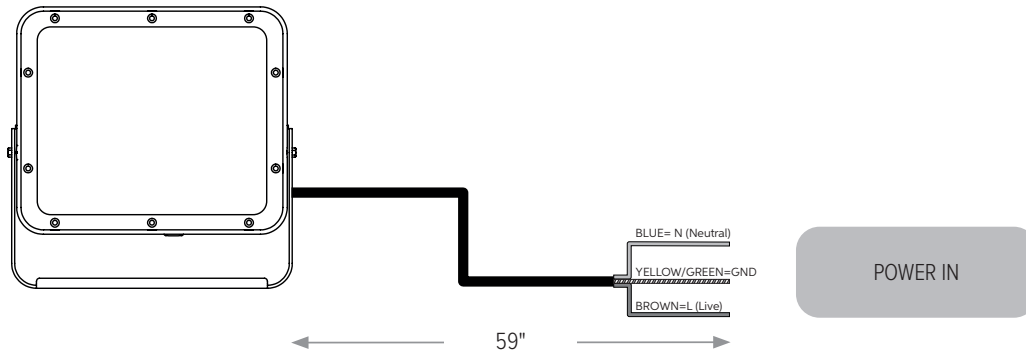

ELLIPTICAL 40° x 14° 4000K

CBCP 92622 @ 19360 lumens

— Horizontal
— Vertical

ELLIPTICAL WIDE 38° x 23° 4000K

CBCP 52902 @ 17638 lumens

— Horizontal
— Vertical

WALL WASH 36° x 19° 4000K

5° INCLINE
CBCP 56821 @ 16533 lumens

— Horizontal
— Vertical

CONNECTIONS

"P" Type Cable (On/Off)

"M" Type Cable (DALI or 0-10v Dimming Monocable Without Connectors)