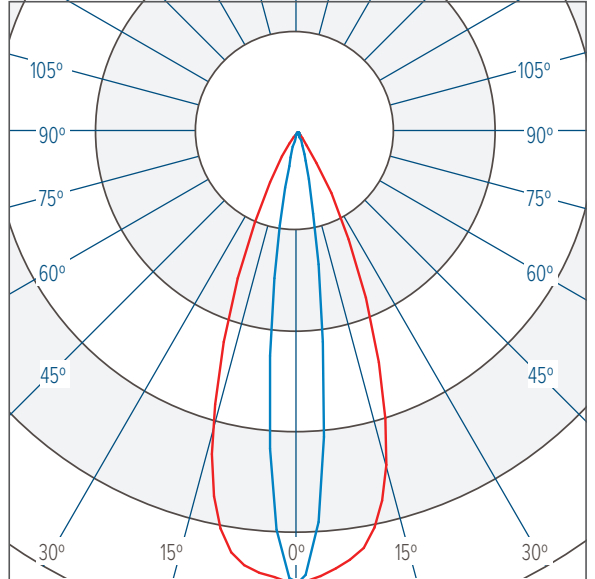

LIGHT DISTRIBUTIONS	DISTRIBUTION	BEAM ANGLE	2700K & 3000K			4000K		
			LUMENS	EFFICACY	MAX. CANDELA	LUMENS	EFFICACY	MAX. CANDELA
Values based on full output.	SPOT	13°	19937	91	302783	21471	98	326080
	NARROW	16°	18321	83	169652	19730	90	182700
	MEDIUM	25°	18625	85	89970	19670	89	95018
	WIDE	46°	18443	84	28093	19861	90	30253
	EXTRA WIDE	64°	19449	88	18179	20945	95	18500
	ELLIPTICAL	40° x 14°	18010	82	86163	19360	88	92622
	ELLIPTICAL WIDE	38° x 23°	16379	74	49126	17638	80	52902
	WALL WASH	36° x 19° (5° Incline)	15352	70	52762	16533	75	56821

NARROW 16° 4000K

CBCP 182700 @ 19730 lumens

— Horizontal
— Vertical

MEDIUM 25° 4000K

CBCP 95018 @ 19670 lumens

— Horizontal
— Vertical

WIDE 46° 4000K

CBCP 30253 @ 19861 lumens

— Horizontal
— Vertical

PHOTOMETRICS

NOTE: VALUES SHOWN ARE FOR CAPITAL 300 B 4000K. APPLY A 0.93 PRORATE FACTOR TO OBTAIN VALUES FOR 2700K OR 3000K CCT.

EXTRA WIDE 64° 4000K

CBCP 18500 @ 20945 lumens

— Horizontal
— Vertical

ELLIPTICAL 40° x 14° 4000K

CBCP 92622 @ 19360 lumens

— Horizontal
— Vertical

ELLIPTICAL WIDE 38° x 23° 4000K

CBCP 52902 @ 17638 lumens

— Horizontal
— Vertical

WALL WASH 36° x 19° 4000K

5° INCLINE
CBCP 56821 @ 16533 lumens