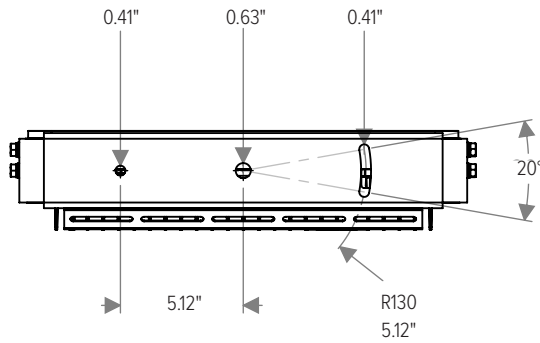

CAPITAL 300 B

Static White

DIMENSIONS

All dimensions are shown in inches unless otherwise noted.

MOUNTING

CAPITAL 300 B

Static White

ACCESSORY DIMENSIONS