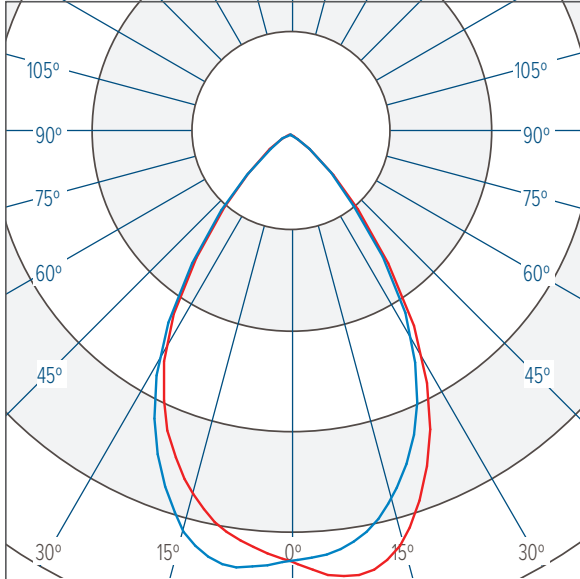

LIGHT DISTRIBUTIONS	DISTRIBUTION	BEAM ANGLE	2700K & 3000K			4000K		
			LUMENS	EFFICACY	MAX. CANDELA	LUMENS	EFFICACY	MAX. CANDELA
Values based on full output.	SPOT	13°	19937	91	302783	21471	98	326080
	NARROW	16°	18321	83	169652	19730	90	182700
	MEDIUM	25°	18625	85	89970	19670	89	95018
	WIDE	46°	18443	84	28093	19861	90	30253
	EXTRA WIDE	64°	19449	88	18179	20945	95	18500
	ELLIPTICAL	40° x 14°	18010	82	86163	19360	88	92622
	ELLIPTICAL WIDE	38° x 23°	16379	74	49126	17638	80	52902
	WALL WASH	36° x 19° (5° Incline)	15352	70	52762	16533	75	56821

NARROW 16° 4000K

CBCP 182700 @ 19730 lumens

— Horizontal
— Vertical

MEDIUM 25° 4000K

CBCP 95018 @ 19670 lumens

— Horizontal
— Vertical

WIDE 46° 4000K

CBCP 30253 @ 19861 lumens

— Horizontal
— Vertical

PHOTOMETRICS

NOTE: VALUES SHOWN ARE FOR CAPITAL 300 B 4000K. APPLY A 0.93 PRORATE FACTOR TO OBTAIN VALUES FOR 2700K OR 3000K CCT.

EXTRA WIDE 64° 4000K

CBCP 18500 @ 20945 lumens

— Horizontal
— Vertical

ELLIPTICAL 40° x 14° 4000K

CBCP 92622 @ 19360 lumens

— Horizontal
— Vertical

ELLIPTICAL WIDE 38° x 23° 4000K

CBCP 52902 @ 17638 lumens

— Horizontal
— Vertical

WALL WASH 36° x 19° 4000K

5° INCLINE
CBCP 56821 @ 16533 lumens