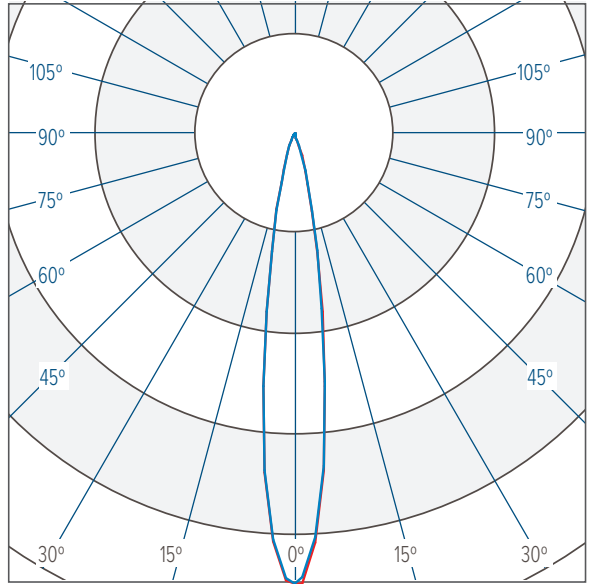

NARROW 16° 4000K

CBCP 182700 @ 19730 lumens

— Horizontal
— Vertical