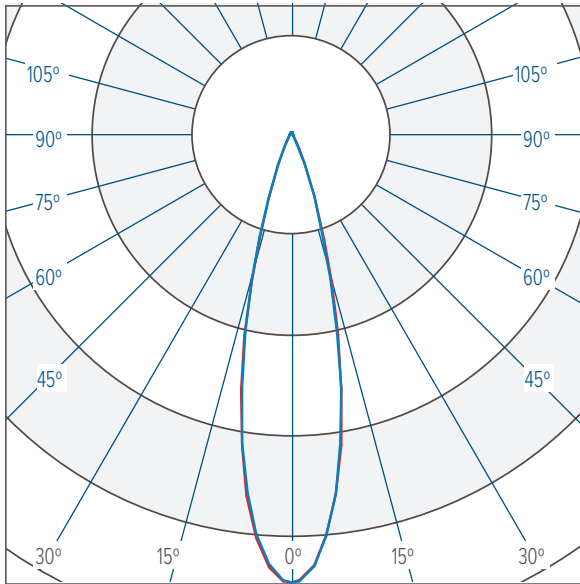

LIGHT DISTRIBUTIONS	DISTRIBUTION	BEAM ANGLE	2700K & 3000K			4000K		
			LUMENS	EFFICACY	MAX. CANDELA	LUMENS	EFFICACY	MAX. CANDELA
Values based on full output.	SPOT	13°	19937	91	302783	21471	98	326080
	NARROW	16°	18321	83	169652	19730	90	182700
	MEDIUM	25°	18625	85	89970	19670	89	95018
	WIDE	46°	18443	84	28093	19861	90	30253
	EXTRA WIDE	64°	19449	88	18179	20945	95	18500
	ELLIPTICAL	40° x 14°	18010	82	86163	19360	88	92622
	ELLIPTICAL WIDE	38° x 23°	16379	74	49126	17638	80	52902
	WALL WASH	36° x 19° (5° Incline)	15352	70	52762	16533	75	56821

NARROW 16° 4000K

CBCP 182700 @ 19730 lumens

— Horizontal
— Vertical

MEDIUM 25° 4000K

CBCP 95018 @ 19670 lumens

— Horizontal
— Vertical

WIDE 46° 4000K

CBCP 30253 @ 19861 lumens

— Horizontal
— Vertical

PHOTOMETRICS

NOTE: VALUES SHOWN ARE FOR CAPITAL 300 B 4000K. APPLY A 0.93 PRORATE FACTOR TO OBTAIN VALUES FOR 2700K OR 3000K CCT.

EXTRA WIDE 64° 4000K

CBCP 18500 @ 20945 lumens

— Horizontal
— Vertical

ELLIPTICAL 40° x 14° 4000K

CBCP 92622 @ 19360 lumens

— Horizontal
— Vertical

ELLIPTICAL WIDE 38° x 23° 4000K

CBCP 52902 @ 17638 lumens

— Horizontal
— Vertical

WALL WASH 36° x 19° 4000K

5° INCLINE
CBCP 56821 @ 16533 lumens