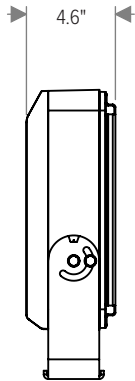

With Wire Guard (CP300-WIREGUARD-XX)