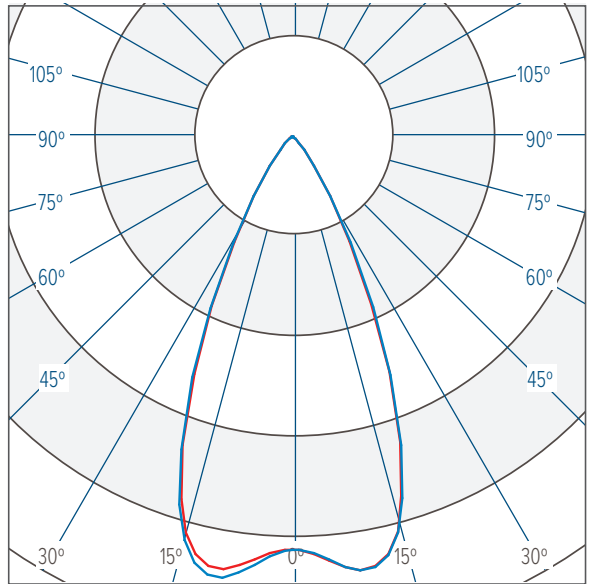

LIGHT DISTRIBUTIONS	DISTRIBUTION	BEAM ANGLE	2700K & 3000K			4000K		
			LUMENS	EFFICACY	MAX. CANDELA	LUMENS	EFFICACY	MAX. CANDELA
Values based on full output.	SPOT	13°	19937	91	302783	21471	98	326080
	NARROW	16°	18321	83	169652	19730	90	182700
	MEDIUM	25°	18625	85	89970	19670	89	95018
	WIDE	46°	18443	84	28093	19861	90	30253
	EXTRA WIDE	64°	19449	88	18179	20945	95	18500
	ELLIPTICAL	40° x 14°	18010	82	86163	19360	88	92622
	ELLIPTICAL WIDE	38° x 23°	16379	74	49126	17638	80	52902
	WALL WASH	36° x 19° (5° Incline)	15352	70	52762	16533	75	56821

NARROW 16° 4000K

CBCP 182700 @ 19730 lumens

— Horizontal
— Vertical

MEDIUM 25° 4000K

CBCP 95018 @ 19670 lumens

— Horizontal
— Vertical

WIDE 46° 4000K

CBCP 30253 @ 19861 lumens

— Horizontal
— Vertical

PHOTOMETRICS

NOTE: VALUES SHOWN ARE FOR CAPITAL 300 B 4000K. APPLY A 0.93 PRORATE FACTOR TO OBTAIN VALUES FOR 2700K OR 3000K CCT.

EXTRA WIDE 64° 4000K

CBCP 18500 @ 20945 lumens

— Horizontal
— Vertical

ELLIPTICAL 40° x 14° 4000K

CBCP 92622 @ 19360 lumens

— Horizontal
— Vertical

ELLIPTICAL WIDE 38° x 23° 4000K

CBCP 52902 @ 17638 lumens

— Horizontal
— Vertical

WALL WASH 36° x 19° 4000K

5° INCLINE
CBCP 56821 @ 16533 lumens