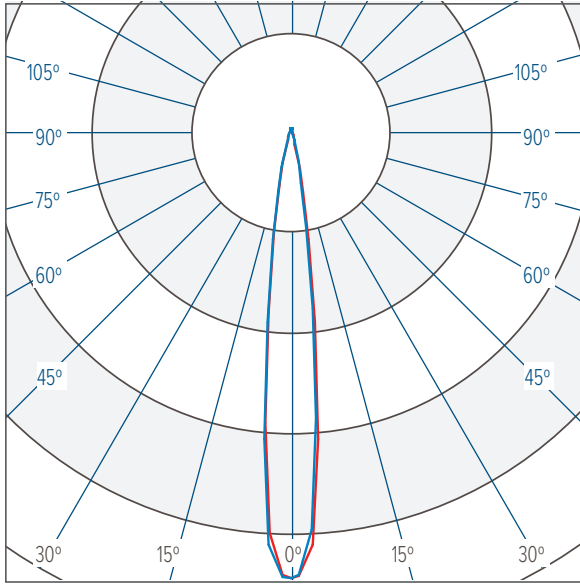

LIGHT DISTRIBUTIONS	DISTRIBUTION	BEAM ANGLE	2700K & 3000K			4000K		
			LUMENS	EFFICACY	MAX. CANDELA	LUMENS	EFFICACY	MAX. CANDELA
Values based on full output.	SPOT	13°	19937	91	302783	21471	98	326080
	NARROW	16°	18321	83	169652	19730	90	182700
	MEDIUM	25°	18625	85	89970	19670	89	95018
	WIDE	46°	18443	84	28093	19861	90	30253
	EXTRA WIDE	64°	19449	88	18179	20945	95	18500
	ELLIPTICAL	40° x 14°	18010	82	86163	19360	88	92622
	ELLIPTICAL WIDE	38° x 23°	16379	74	49126	17638	80	52902
	WALL WASH	36° x 19° (5° Incline)	15352	70	52762	16533	75	56821

CAPITAL 300 B

Static White

PHOTOMETRICS

NOTE: VALUES SHOWN ARE FOR CAPITAL 300 B 4000K. APPLY A 0.93 PRORATE FACTOR TO OBTAIN VALUES FOR 2700K OR 3000K CCT.

SPOT 13° 4000K

CBCP 326080 @ 21471 lumens

— Horizontal
— Vertical