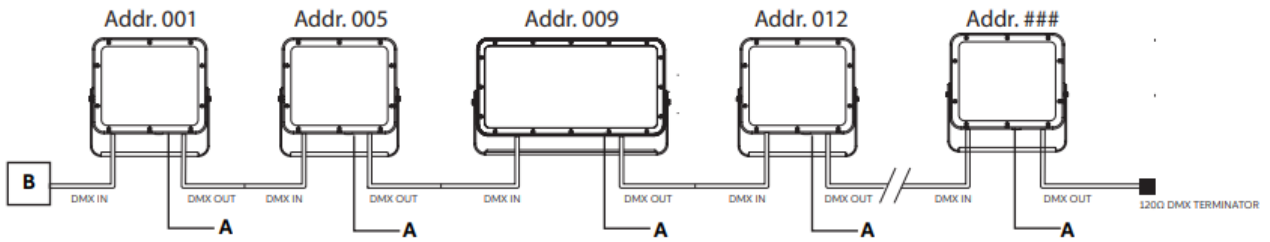

ACCESSORIES

NOTE: Accessories are ordered and shipped separately from luminaire for field installation.

-XX* indicates a painted accessory. See bottom of page for painted accessory ordering information.

IR-CONFIG-REMOTE
Infrared Configuration Remote

CP300-SNOOT-XX*
Snoot

CP300-VISOR-XX*
Visor

CP300-WIREGUARD-XX*
Wire Guard

ORDERING INFORMATION

PAINTED ACCESSORIES

MODEL		FINISH (*-XX)		OPTION	
CP300-SNOOT	Snoot	AG	Anthracite Grey	AST	Anti-Saline Treatment
CP300-VISOR	Visor	BL	Black		
CP300-WIREGUARD	Wire Guard	SG	Griven Silver Grey		
		WH	White		
		CC	Custom RAL Color		

CONNECTIONS

"S" Type Cable (Power In, DMX In, DMX Out)

"M" Type Cable (Monocable Without Connectors)

"C" Type Cable (Monocable With Connectors)

Note: the power and signal connections of S and M cable types can be carried out by using the connection kit included in the packing box. Follow the instructions provided along with the connection kit.

OPERATING MODES

DMX Mode

Example with fixtures set to 4 DMX channels

Master-Satellite/Automatic/Fixed Color Mode

WARNING ! in this mode, no DMX control device must be present along the line.