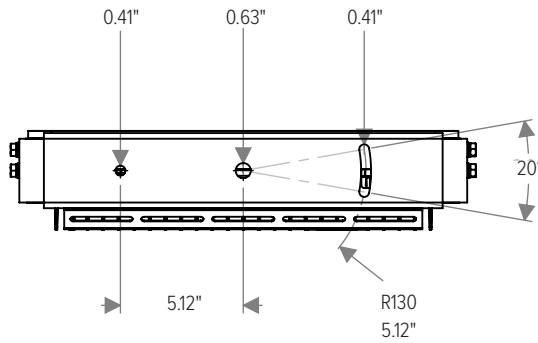

LIGHT DISTRIBUTIONS	DISTRIBUTION	BEAM ANGLE	RGBW 3000K		RGBW 4000K	
			LUMENS	EFFICACY	LUMENS	EFFICACY
	Ultra-Spot	3.2°	6527	42	6729	43

CERTIFICATIONS	SAFETY	ETL Certified for Wet Locations
	INGRESS PROTECTION	IP67
	IMPACT RATING	IK09
	WARRANTY	Limited Five Year Warranty

DIMENSIONS

All dimensions are shown in inches unless otherwise noted.

MOUNTING

ACCESSORY DIMENSIONS

With Visor (CP300-VISOR-XX)

With Snoot (CP300-SNOOT-XX)

With Wire Guard (CP300-WIREGUARD-XX)

With 3G Mounting Yoke
(Factory Installed, Ordered with Luminaire)