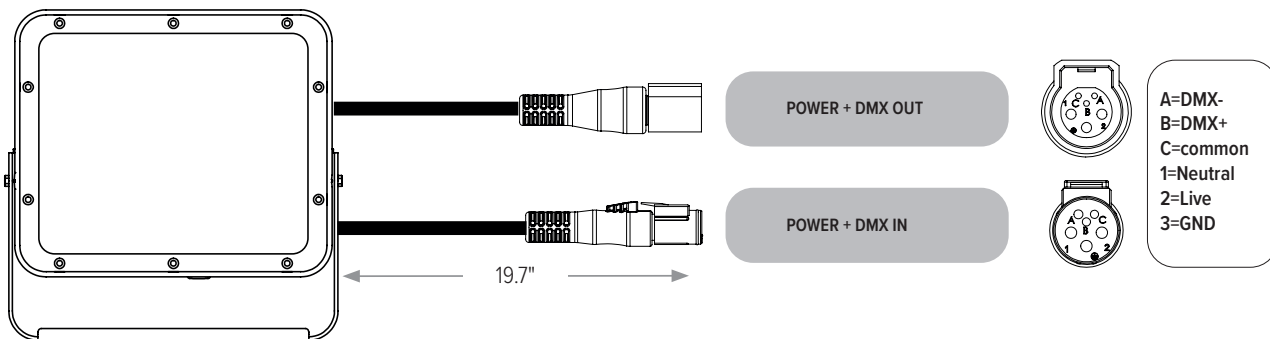

ACCESSORIES

NOTE: Accessories are ordered and shipped separately from luminaire for field installation.

-XX* indicates a painted accessory. See bottom of page for painted accessory ordering information.

CONNECTIONS

"S" Type Cable (Power In, DMX In, DMX Out)

"M" Type Cable (Monocable Without Connectors)

"C" Type Cable (Monocable With Connectors)

Note: the power and signal connections of S and M cable types can be carried out by using the connection kit included in the packing box. Follow the instructions provided along with the connection kit.

OPERATING MODES

DMX Mode

Example with fixtures set to 4 DMX channels

Master-Satellite/Automatic/Fixed Color Mode

WARNING ! in this mode, no DMX control device must be present along the line.