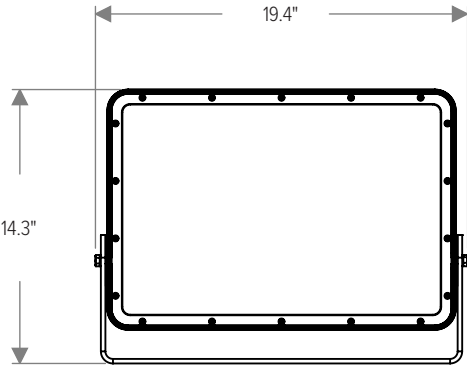

DIMENSIONS

All dimensions are shown in inches unless otherwise noted.

MOUNTING

ACCESSORY DIMENSIONS

With Visor (CP300-VISOR-XX)

With Snoot (CP300-SNOOT-XX)

With Wire Guard (CP300-WIREGUARD-XX)

With 3G Mounting Yoke
(Factory Installed, Ordered with Luminaire)