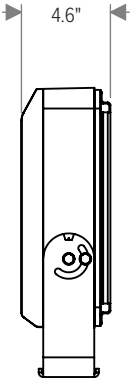

*Consult factory for availability of other optical options.

See Page 5 for ordering information of available accessories.

		CAPITAL 300 US
PHYSICAL	HOUSING	Die-Cast Aluminum
	OVERALL DIMENSIONS	19.4" L x 4.1" W x 15.1" H
	EPA	1.86 ft ²
	WEIGHT	32.4 Pounds
	OPERATING TEMPERATURE	-40°F to 122°F (-40°C to 50°C)

ELECTRICAL	POWER	156 Watts		
	CURRENT	1.3 amps at 120 volts 0.56 amps at 277 volts		
	CONTROL	DMX-RDM, Standalone, Master-Satellite Operation		
	CABLE	S Cable	M Cable	C Cable
		Power In, DMX In, DMX Out Cables	6-Polarity In and Out Power/Data Monocable Without Connectors	6-Polarity In and Out Power/Data Monocable With Connectors
	CABLE LENGTH	59"	19.7"	19.7"
	MODES	- RGBW (4 Channels) - RGBW + Intensity (5 Channels) - RGBW 16-Bit (8 Channels) - Fixed Color		- Master/Satellite - RGBW Calibrated White (4 Channels) - RGBW + Intensity + Strobe (6 Channels)

DIMENSIONS

All dimensions are shown in inches unless otherwise noted.

MOUNTING

ACCESSORY DIMENSIONS

With Visor (CP300-VISOR-XX)

With Snoot (CP300-SNOOT-XX)

With Wire Guard (CP300-WIREGUARD-XX)

With 3G Mounting Yoke
(Factory Installed, Ordered with Luminaire)