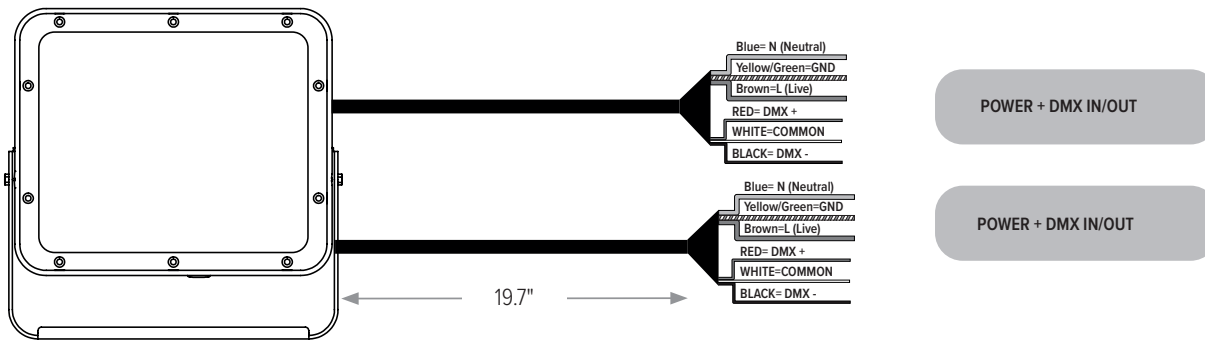

IR-CONFIG-REMOTE
Infrared Configuration Remote

CP300-SNOOT-XX*
Snoot

CP300-VISOR-XX*
Visor

CP300-WIREGUARD-XX*
Wire Guard

ORDERING INFORMATION

PAINTED ACCESSORIES

MODEL		FINISH (*-XX)		OPTION	
CP300-SNOOT	Snoot	AG	Anthracite Grey	AST	Anti-Saline Treatment
CP300-VISOR	Visor	BL	Black		
CP300-WIREGUARD	Wire Guard	SG	Griven Silver Grey		
		WH	White		
		CC	Custom RAL Color		

CONNECTIONS

"S" Type Cable (Power In, DMX In, DMX Out)

"M" Type Cable (Monocable Without Connectors)

"C" Type Cable (Monocable With Connectors)

Note: the power and signal connections of S and M cable types can be carried out by using the connection kit included in the packing box. Follow the instructions provided along with the connection kit.