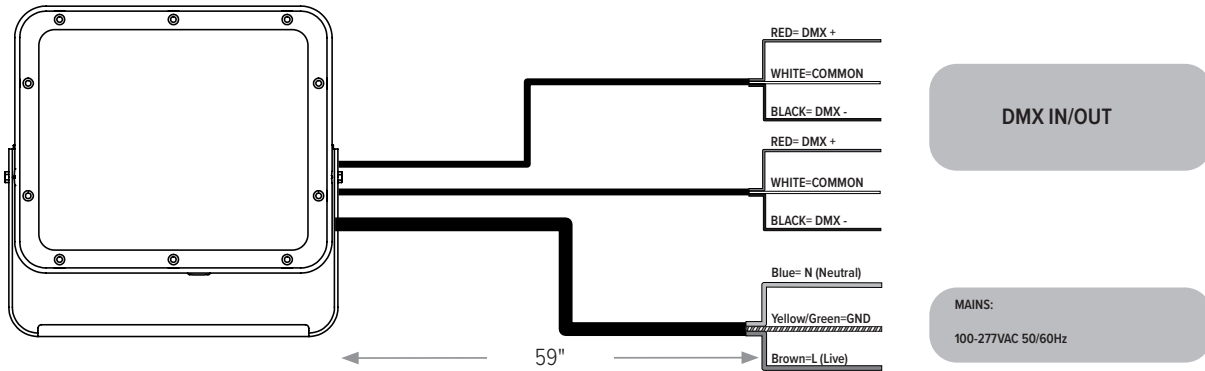

ACCESSORIES

NOTE: Accessories are ordered and shipped separately from luminaire for field installation.

-XX* indicates a painted accessory. See bottom of page for painted accessory ordering information.

IR-CONFIG-REMOTE
Infrared Configuration Remote

CP300-SNOOT-XX*
Snoot

CP300-VISOR-XX*
Visor

CP300-WIREGUARD-XX*
Wire Guard

ORDERING INFORMATION

PAINTED ACCESSORIES

MODEL		FINISH (*-XX)		OPTION	
CP300-SNOOT	Snoot	AG	Anthracite Grey	AST	Anti-Saline Treatment
CP300-VISOR	Visor	BL	Black		
CP300-WIREGUARD	Wire Guard	SG	Griven Silver Grey		
		WH	White		
		CC	Custom RAL Color		

CONNECTIONS

"S" Type Cable (Power In, DMX In, DMX Out)

"M" Type Cable (Monocable Without Connectors)

"C" Type Cable (Monocable With Connectors)

Note: the power and signal connections of S and M cable types can be carried out by using the connection kit included in the packing box. Follow the instructions provided along with the connection kit.