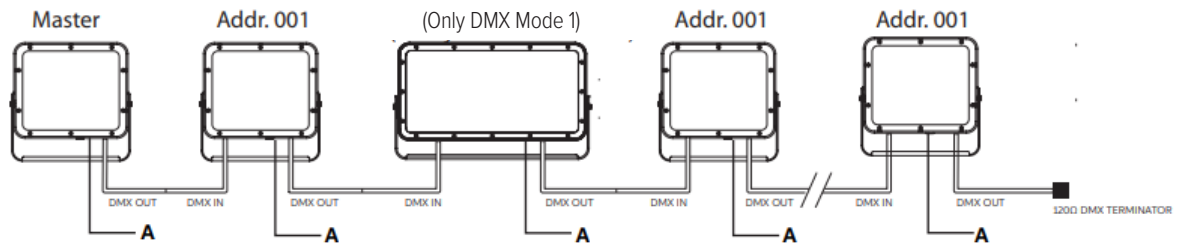

ACCESSORIES

NOTE: Accessories are ordered and shipped separately from luminaire for field installation.

-XX* indicates a painted accessory. See bottom of page for painted accessory ordering information.

CONNECTIONS

"S" Type Cable (Power In, DMX In, DMX Out)

"M" Type Cable (Monocable Without Connectors)

"C" Type Cable (Monocable With Connectors)

Note: the power and signal connections of S and M cable types can be carried out by using the connection kit included in the packing box. Follow the instructions provided along with the connection kit.

OPERATING MODES

DMX Mode

Example with fixtures set to 4 DMX channels

Master-Satellite/Automatic/Fixed Color Mode

WARNING ! in this mode, no DMX control device must be present along the line.