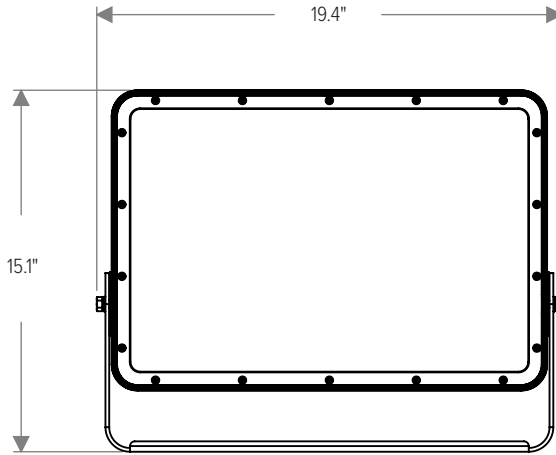

DIMENSIONS

All dimensions are shown in inches unless otherwise noted.