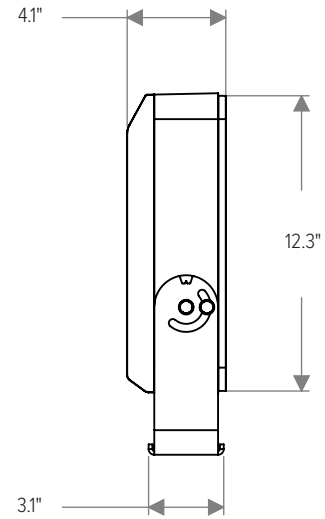

*Consult factory for availability of other optical options.

See Page 5 for ordering information of available accessories.

		CAPITAL 300 US
PHYSICAL	HOUSING	Die-Cast Aluminum
	OVERALL DIMENSIONS	19.4" L x 4.1" W x 15.1" H
	EPA	1.86 ft ²
	WEIGHT	32.4 Pounds
	OPERATING TEMPERATURE	-40°F to 122°F (-40°C to 50°C)

ELECTRICAL	POWER	156 Watts		
	CURRENT	1.3 amps at 120 volts 0.56 amps at 277 volts		
	CONTROL	DMX-RDM, Standalone, Master-Satellite Operation		
	CABLE	S Cable	M Cable	C Cable
		Power In, DMX In, DMX Out Cables	6-Polarity In and Out Power/Data Monocable Without Connectors	6-Polarity In and Out Power/Data Monocable With Connectors
	CABLE LENGTH	59"	19.7"	19.7"
	MODES	- RGBW (4 Channels) - RGBW + Intensity (5 Channels) - RGBW 16-Bit (8 Channels) - Fixed Color		- Master/Satellite - RGBW Calibrated White (4 Channels) - RGBW + Intensity + Strobe (6 Channels)

DIMENSIONS

All dimensions are shown in inches unless otherwise noted.

MOUNTING

ACCESSORY DIMENSIONS

With Visor (CP300-VISOR-XX)

With Snoot (CP300-SNOOT-XX)

With Wire Guard (CP300-WIREGUARD-XX)

With 3G Mounting Yoke
(Factory Installed, Ordered with Luminaire)