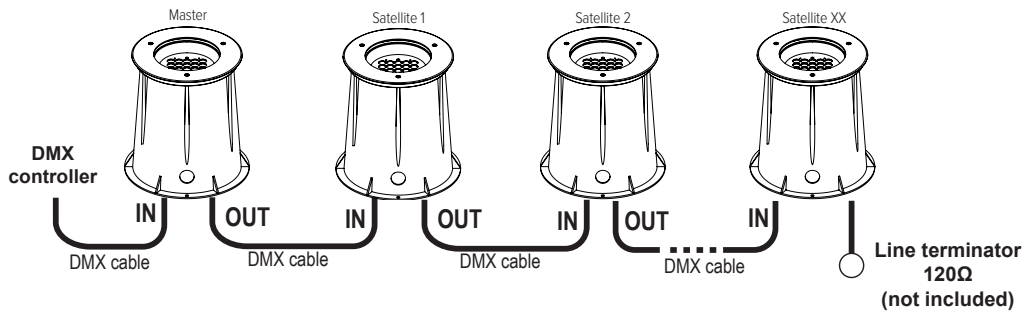

## DESCRIPTION

The DUNE MK3 is a high-performance IP68-rated LED up-lighter designed for outdoor recessed applications. This versatile fixture boasts a clever beam angle adjustment feature, making it perfect for spot lighting, wall grazing, and wall washing effects. A range of color temperatures spanning RGBW30K or 40K, tunable white, or static white are available with smooth and even light distribution. Crafted from AISI 316L stainless steel, the fixture can handle a deadweight load of over 4000 pounds, making it suitable for in-ground installations, including vehicular areas.

LIGHT DISTRIBUTIONS	DISTRIBUTION	BEAM ANGLE
	Spot	12°
	Narrow	15°
	Medium	25°
	Wide	47°
	Extra-Wide	61°
	Elliptical	39° x 14°
	Elliptical Wide	37° x 23°

Values based on full output.

CERTIFICATIONS	SAFETY	ETL Certification Pending
	INGRESS PROTECTION	IP68
	IMPACT RATING	IK10
	WARRANTY	Five Year Limited Warranty

DIMENSIONS

All dimensions are shown in inches unless otherwise noted.

DUNE MC MK3 WITH RECESSED ROUGH-IN BOX

CONNECTION

DMX Mode

Master-Satellite Automatic Mode

DYNAMIC WHITE DMX MODES			
MODE	CHANNEL	FUNCTION	VALUE
#2	1	Warm White 100% / Cold White 0%	0-003
		Warm White 100% / Cold White 0%-100%	004-122
		Warm White 100% / Cold White 100%	123-132
		Warm White 100%-0% / Cold White 100%	133-251
		Warm White 0% / Cold White 100%	252-255
	2	100% Dimmer	0-015
		100%-0% Dimmer	016-150
		0% Dimmer	151-160
		0-100% Strobe	161-255
#3	1	0%-100% Warm White	0-255
	2	0%-100% Cold White	0-255
	3	100% Dimmer	0-015
		100%-0% Dimmer	016-150
		0% Dimmer	151-160
		0-100% Strobe	161-255