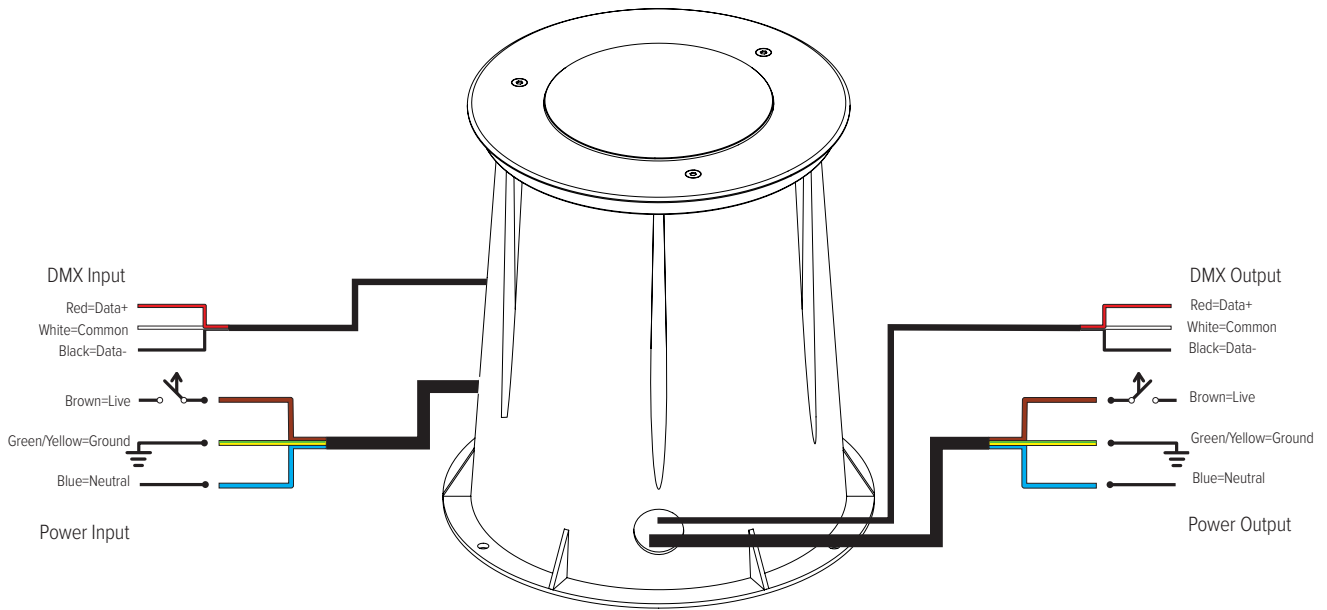

LIGHT DISTRIBUTIONS	DISTRIBUTION	BEAM ANGLE
	Spot	12°
	Narrow	15°
	Medium	25°
	Wide	47°
	Extra-Wide	61°
	Elliptical	39° x 14°
	Elliptical Wide	37° x 23°

Values based on full output.

CERTIFICATIONS	SAFETY	ETL Certification Pending
	INGRESS PROTECTION	IP68
	IMPACT RATING	IK10
	WARRANTY	Five Year Limited Warranty

\* LED life may vary under actual field conditions due to external factors. Lifetime estimates are generated from actual testing in a controlled environment. Values are conservatively derived from those numbers.

DIMENSIONS

All dimensions are shown in inches unless otherwise noted.

DUNE MC MK3 WITH RECESSED ROUGH-IN BOX

CONNECTION

DMX Mode

Master-Satellite Automatic Mode

DYNAMIC WHITE DMX MODES			
MODE	CHANNEL	FUNCTION	VALUE
#2	1	Warm White 100% / Cold White 0%	0-003
		Warm White 100% / Cold White 0%-100%	004-122
		Warm White 100% / Cold White 100%	123-132
		Warm White 100%-0% / Cold White 100%	133-251
		Warm White 0% / Cold White 100%	252-255
	2	100% Dimmer	0-015
		100%-0% Dimmer	016-150
		0% Dimmer	151-160
		0-100% Strobe	161-255
#3	1	0%-100% Warm White	0-255
	2	0%-100% Cold White	0-255
	3	100% Dimmer	0-015
		100%-0% Dimmer	016-150
		0% Dimmer	151-160
		0-100% Strobe	161-255