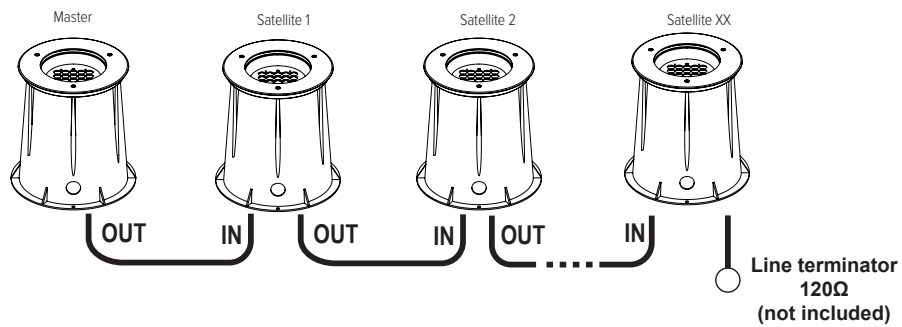

## DESCRIPTION

The DUNE MK3 is a high-performance IP68-rated LED up-lighter designed for outdoor recessed applications. This versatile fixture boasts a clever beam angle adjustment feature, making it perfect for spot lighting, wall grazing, and wall washing effects. A range of color temperatures spanning RGBW30K or 40K, tunable white, or static white are available with smooth and even light distribution. Crafted from AISI 316L stainless steel, the fixture can handle a deadweight load of over 4000 pounds, making it suitable for in-ground installations, including vehicular areas.

LIGHT DISTRIBUTIONS	DISTRIBUTION	BEAM ANGLE
	Spot	12°
	Narrow	15°
	Medium	25°
	Wide	47°
	Extra-Wide	61°
	Elliptical	39° x 14°
	Elliptical Wide	37° x 23°

Values based on full output.

CERTIFICATIONS	SAFETY	ETL Certification Pending
	INGRESS PROTECTION	IP68
	IMPACT RATING	IK10
	WARRANTY	Five Year Limited Warranty

DIMENSIONS

All dimensions are shown in inches unless otherwise noted.

DUNE MC MK3 WITH RECESSED ROUGH-IN BOX

CONNECTION

DMX Mode

Master-Satellite Automatic Mode

DYNAMIC WHITE DMX MODES			
MODE	CHANNEL	FUNCTION	VALUE
#2	1	Warm White 100% / Cold White 0%	0-003
		Warm White 100% / Cold White 0%-100%	004-122
		Warm White 100% / Cold White 100%	123-132
		Warm White 100%-0% / Cold White 100%	133-251
		Warm White 0% / Cold White 100%	252-255
	2	100% Dimmer	0-015
		100%-0% Dimmer	016-150
		0% Dimmer	151-160
		0-100% Strobe	161-255
#3	1	0%-100% Warm White	0-255
	2	0%-100% Cold White	0-255
	3	100% Dimmer	0-015
		100%-0% Dimmer	016-150
		0% Dimmer	151-160
		0-100% Strobe	161-255