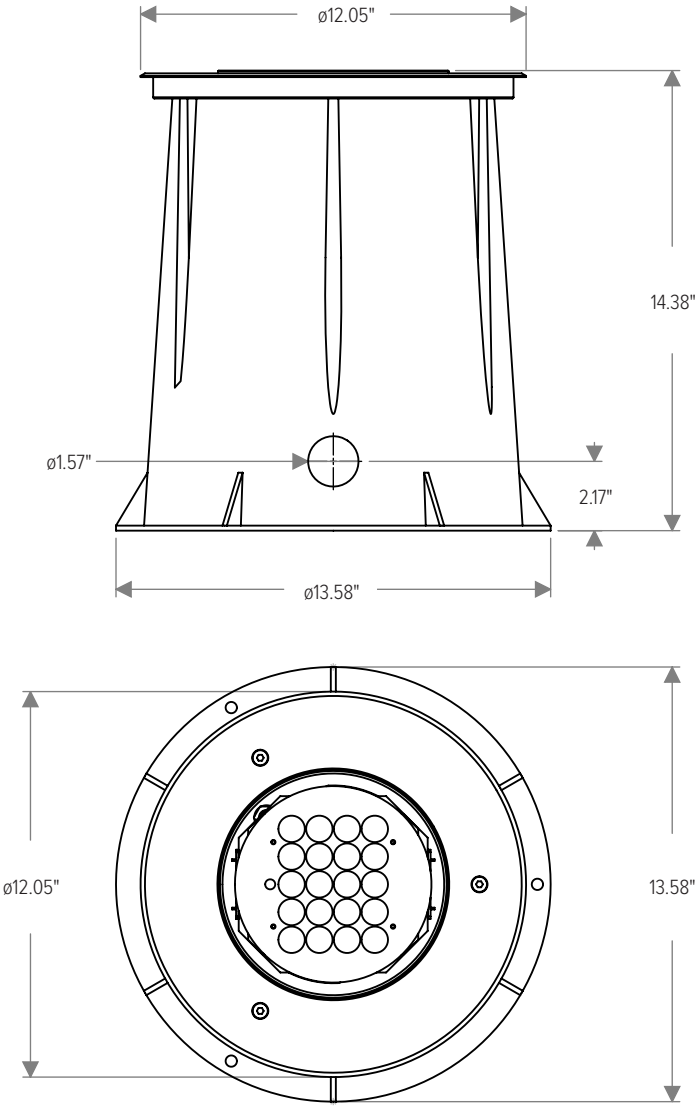

DIMENSIONS

All dimensions are shown in inches unless otherwise noted.

DUNE MC MK3 WITH RECESSED ROUGH-IN BOX