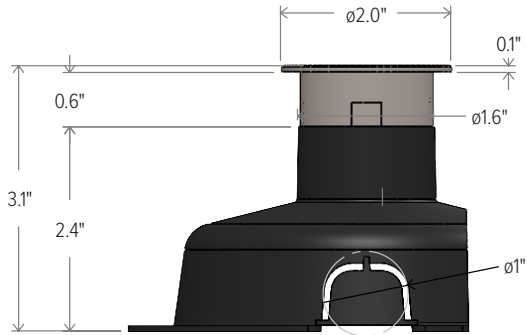

HALF MOON RECESSED

Dynamic White | RGBW

DIMENSIONS

All dimensions are shown in inches unless otherwise noted.

Half Moon Recessed - Standard Trim

Half Moon Recessed - Trimless

HALF MOON RECESSED

Dynamic White | RGBW