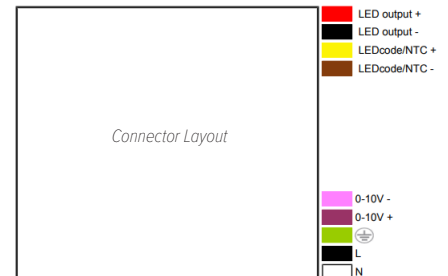

*Note: To individually control separate luminaires, one driver per luminaire is required.

Driver Enclosure

CUSTOMIZE YOUR EXPERIENCE.

At Experience Brands, we believe every space deserves unique lighting elements. We proudly specialize in crafting solutions that reflect your personal vision. Our expert team is here to collaborate with you to design and implement customized features that elevate your environment.