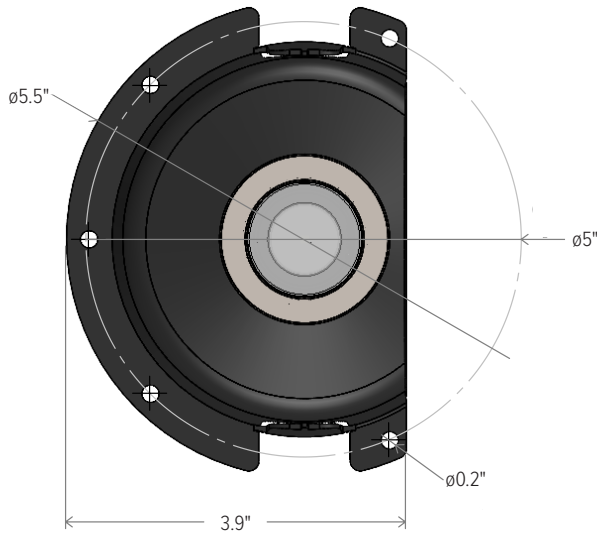

HALF MOON RECESSED

Dynamic White | RGBW

DIMENSIONS

All dimensions are shown in inches unless otherwise noted.

Half Moon Recessed - Standard Trim

Half Moon Recessed - Trimless

HALF MOON RECESSED

Dynamic White | RGBW