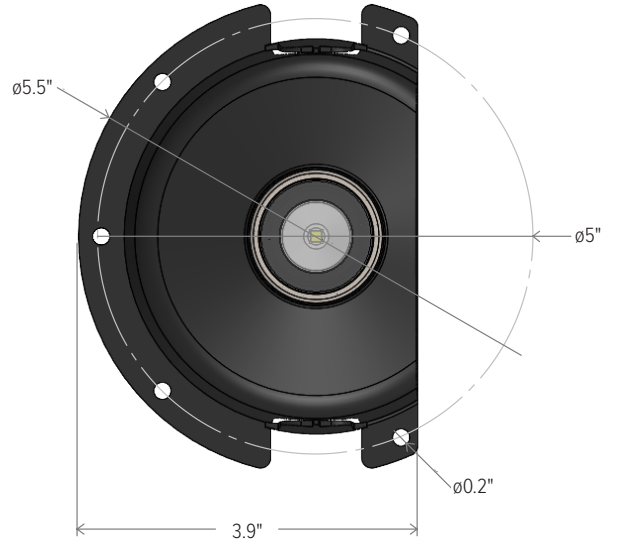

HALF MOON RECESSED

Dynamic White | RGBW

DESCRIPTION

With extreme design flexibility and high aesthetic impact, the HALF MOON RECESSED is a perfect in-grade solution for illuminating paths, walkways, entrances, or distinctive illumination of architectural or landscape elements. Recess depth is 3" allowing for easy installation in any element. The power to create intense emotions through different shades and colors of light is excentuated with a two flush-mount sizes with stainless steel frame. Luminaire is IP68 rated and is resistant to submersion to a maximum depth of 4.9' for up to 30 minutes. Remote power supply is ordered separately.

HALF MOON RECESSED

Dynamic White | RGBW

DIMENSIONS

All dimensions are shown in inches unless otherwise noted.

Half Moon Recessed - Standard Trim

Half Moon Recessed - Trimless

HALF MOON RECESSED

Dynamic White | RGBW