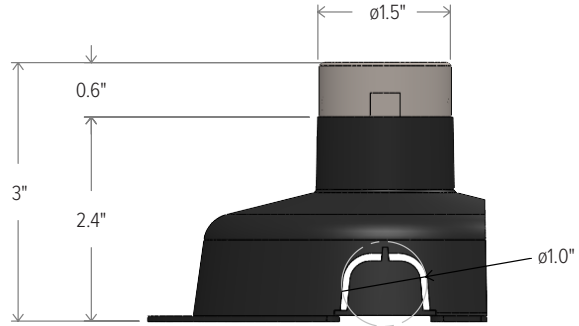

HALF MOON RECESSED

Dynamic White | RGBW

DIMENSIONS

All dimensions are shown in inches unless otherwise noted.

Half Moon Recessed - Standard Trim

Half Moon Recessed - Trimless

HALF MOON RECESSED

Dynamic White | RGBW