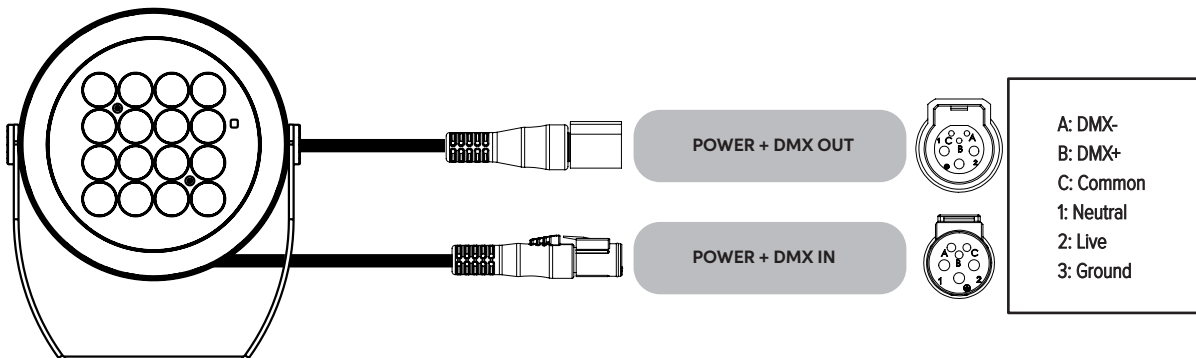

ELLIPTICAL WIDE HORIZONTAL 37° X 23°

Maximum Candela = 8242 / 2729 Lumens

WALL WASH 36° x 19°

Maximum Candela = 9996 / 2753 Lumens

CONNECTIONS

"S" Type Cable (Power In, DMX In, DMX Out)

"M" Type Cable (Monocable Without Connectors)

"C" Type Cable (Monocable With Connectors)

CONFIGURATION

DMX Chain configuration - S type cable

Single Chain configuration - C type cable

Multi Chain configuration using DMX Junction Box - C type cable

A	Power Input
B	DMX/RDM Controller
C	Start Line Box
D	Jupiter
E	DMX Cable
F	DMX Junction Box
G	Connection Cable
H	DMX Terminator