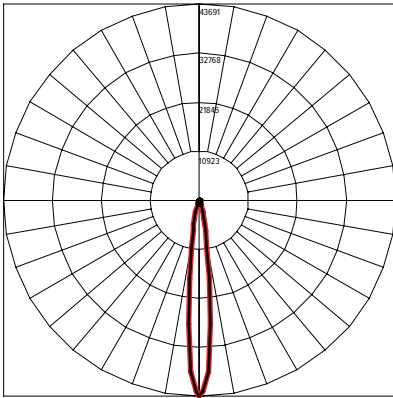

GRIVEN-CBL-2M
Connection Cable- 2 Meters (6' 6'')

GRIVEN-CBL-3M
Connection Cable- 3 Meters (9' 10'')

GRIVEN-CBL-5M
Connection Cable- 5 Meters (16' 4'')

GRIVEN-CBL-10M
Connection Cable- 10 Meters (32' 10'')

PHOTOMETRICS

CANDELA DISTRIBUTION

— HORIZONTAL
— VERTICAL

SPOT 12°

Maximum Candela = 43,691 / 3322 Lumens

NARROW 15°

Maximum Candela = 28,271 / 3053 Lumens

MEDIUM 25°