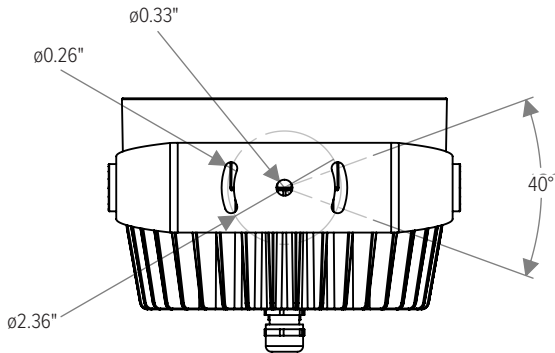

*Consult factory for availability of other optical options.

See Page 5 for ordering information of available accessories.

		JUPITER
PHYSICAL	HOUSING	Die-Cast Aluminum
	LENS	Clear Tempered Glass
	OVERALL DIMENSIONS	7.32" L x 5.28" W x ø6.77"
	WEIGHT	6.6 Pounds
	OPERATING TEMPERATURE	-40°F to 122°F (-40°C to 50°C)

LIGHT DISTRIBUTIONS	DISTRIBUTION	BEAM ANGLE	LUMENS	EFFICACY	MAX. CANDELA
	Spot	12°	3322	87	43691
	Narrow	15°	3053	80	28271
	Medium	25°	3043	80	14243
	Wide	45°	3073	81	5021
	Extra Wide	60°	3241	85	3295
	Elliptical Horizontal	39° x 14°	3001	79	13954
	Elliptical Wide Horizontal	37° x 23°	2729	72	8242
	Wall Wash (5° Incline)	36° x 19°	2753	72	9996

DIMENSIONS

All dimensions are shown in inches unless otherwise noted.

OPTIC ORIENTATION

Consult factory for availability of optional spreading diffusers.

HORIZONTAL MODE (Standard)

VERTICAL MODE (On Request)