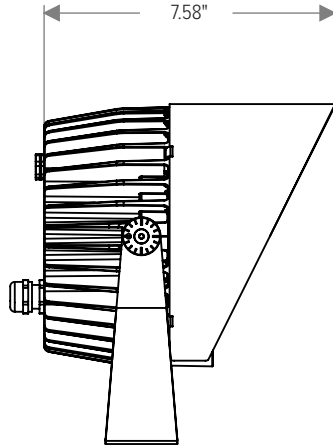

ACCESSORY DIMENSIONS

With Visor (JUPI-VISOR-XX)