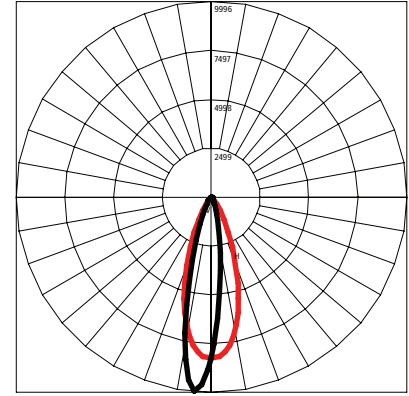

PHOTOMETRICS

CANDELA DISTRIBUTION

— HORIZONTAL
— VERTICAL

SPOT 12°

Maximum Candela = 43,691 / 3322 Lumens

NARROW 15°

Maximum Candela = 28,271 / 3053 Lumens

MEDIUM 25°

Maximum Candela = 14,243 / 3042 Lumens

WIDE 45°

Maximum Candela = 5021 / 3073 Lumens

EXTRA WIDE 60°

Maximum Candela = 3295 / 3241 Lumens

ELLIPTICAL HORIZONTAL 39° X 14°

Maximum Candela = 13,954 / 3001 Lumens

ELLIPTICAL WIDE HORIZONTAL 37° X 23°

Maximum Candela = 8242 / 2729 Lumens

WALL WASH 36° x 19°

Maximum Candela = 9996 / 2753 Lumens

CONNECTIONS

"S" Type Cable (Power In, DMX In, DMX Out)

"M" Type Cable (Monocable Without Connectors)