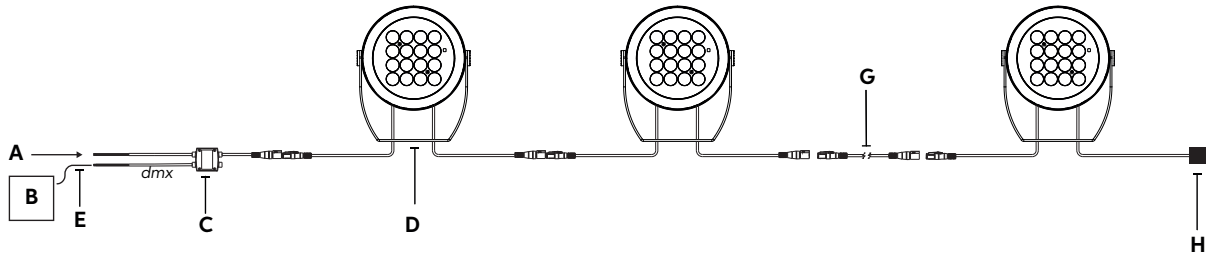

"C" Type Cable (Monocable With Connectors)

CONFIGURATION

DMX Chain configuration - S type cable

Single Chain configuration - C type cable

Multi Chain configuration using DMX Junction Box - C type cable

A	Power Input
B	DMX/RDM Controller
C	Start Line Box
D	Jupiter
E	DMX Cable
F	DMX Junction Box
G	Connection Cable
H	DMX Terminator