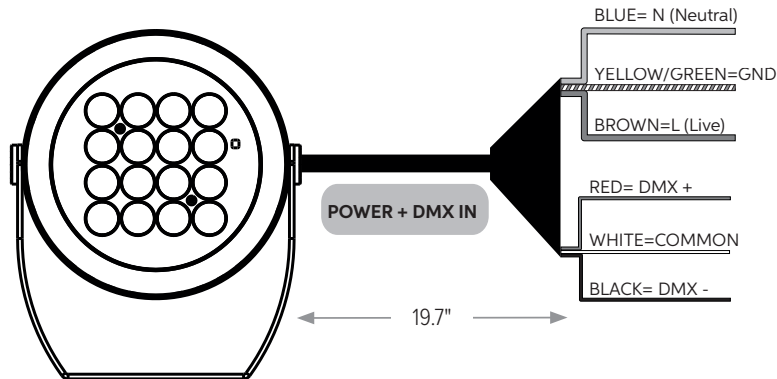

Maximum Candela = 14,243 / 3042 Lumens

WIDE 45°

Maximum Candela = 5021 / 3073 Lumens

EXTRA WIDE 60°

Maximum Candela = 3295 / 3241 Lumens

ELLIPTICAL HORIZONTAL 39° X 14°

Maximum Candela = 13,954 / 3001 Lumens

ELLIPTICAL WIDE HORIZONTAL 37° X 23°

Maximum Candela = 8242 / 2729 Lumens

WALL WASH 36° x 19°

Maximum Candela = 9996 / 2753 Lumens

CONNECTIONS

"S" Type Cable (Power In, DMX In, DMX Out)

"M" Type Cable (Monocable Without Connectors)

"C" Type Cable (Monocable With Connectors)

CONFIGURATION

DMX Chain configuration - S type cable

Single Chain configuration - C type cable

Multi Chain configuration using DMX Junction Box - C type cable

A	Power Input
B	DMX/RDM Controller
C	Start Line Box
D	Jupiter
E	DMX Cable
F	DMX Junction Box
G	Connection Cable
H	DMX Terminator