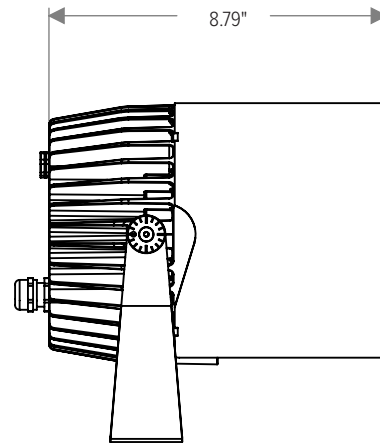

With Snoot (JUPI-SNOOT-XX)