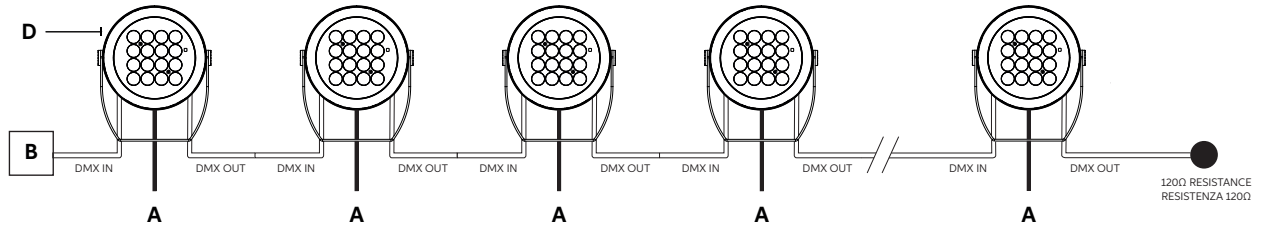

ELLIPTICAL WIDE HORIZONTAL 37° X 23°

Maximum Candela = 8242 / 2729 Lumens

WALL WASH 36° x 19°

Maximum Candela = 9996 / 2753 Lumens

CONNECTIONS

"S" Type Cable (Power In, DMX In, DMX Out)

"M" Type Cable (Monocable Without Connectors)

"C" Type Cable (Monocable With Connectors)

CONFIGURATION

DMX Chain configuration - S type cable

Single Chain configuration - C type cable

Multi Chain configuration using DMX Junction Box - C type cable

A	Power Input
B	DMX/RDM Controller
C	Start Line Box
D	Jupiter
E	DMX Cable
F	DMX Junction Box
G	Connection Cable
H	DMX Terminator