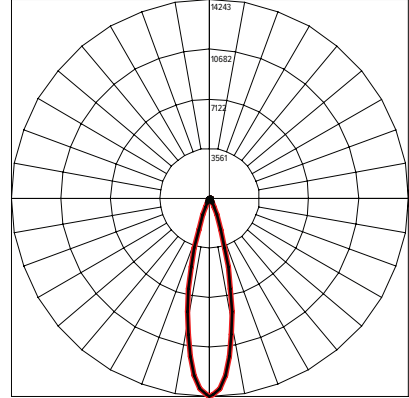

PHOTOMETRICS

CANDELA DISTRIBUTION

— HORIZONTAL
— VERTICAL

SPOT 12°

Maximum Candela = 43,691 / 3322 Lumens

NARROW 15°

Maximum Candela = 28,271 / 3053 Lumens

MEDIUM 25°

Maximum Candela = 14,243 / 3042 Lumens

WIDE 45°

Maximum Candela = 5021 / 3073 Lumens

EXTRA WIDE 60°

Maximum Candela = 3295 / 3241 Lumens

ELLIPTICAL HORIZONTAL 39° X 14°

Maximum Candela = 13,954 / 3001 Lumens

ELLIPTICAL WIDE HORIZONTAL 37° X 23°

Maximum Candela = 8242 / 2729 Lumens

WALL WASH 36° x 19°

Maximum Candela = 9996 / 2753 Lumens

CONNECTIONS

"S" Type Cable (Power In, DMX In, DMX Out)

"M" Type Cable (Monocable Without Connectors)