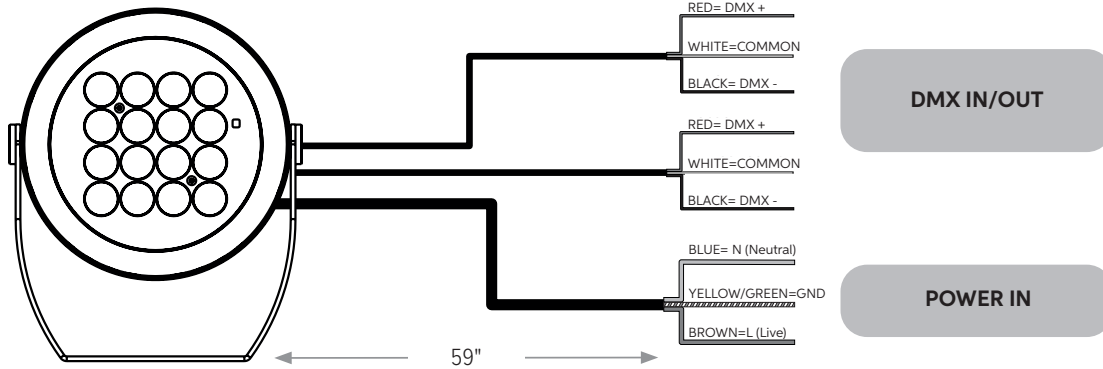

ELLIPTICAL WIDE HORIZONTAL 37° X 23°

Maximum Candela = 8242 / 2729 Lumens

WALL WASH 36° x 19°

Maximum Candela = 9996 / 2753 Lumens

CONNECTIONS

"S" Type Cable (Power In, DMX In, DMX Out)

"M" Type Cable (Monocable Without Connectors)

"C" Type Cable (Monocable With Connectors)

CONFIGURATION

DMX Chain configuration - S type cable

Single Chain configuration - C type cable

Multi Chain configuration using DMX Junction Box - C type cable

A	Power Input
B	DMX/RDM Controller
C	Start Line Box
D	Jupiter
E	DMX Cable
F	DMX Junction Box
G	Connection Cable
H	DMX Terminator