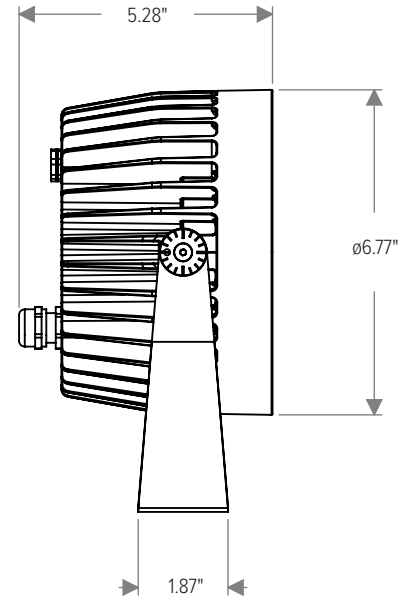

*Consult factory for availability of other optical options.

See Page 5 for ordering information of available accessories.

		JUPITER
PHYSICAL	HOUSING	Die-Cast Aluminum
	LENS	Clear Tempered Glass
	OVERALL DIMENSIONS	7.32" L x 5.28" W x ø6.77"
	WEIGHT	6.6 Pounds
	OPERATING TEMPERATURE	-40°F to 122°F (-40°C to 50°C)

LIGHT DISTRIBUTIONS	DISTRIBUTION	BEAM ANGLE	LUMENS	EFFICACY	MAX. CANDELA
	Spot	12°	3322	87	43691
	Narrow	15°	3053	80	28271
	Medium	25°	3043	80	14243
	Wide	45°	3073	81	5021
	Extra Wide	60°	3241	85	3295
	Elliptical Horizontal	39° x 14°	3001	79	13954
	Elliptical Wide Horizontal	37° x 23°	2729	72	8242
	Wall Wash (5° Incline)	36° x 19°	2753	72	9996

DIMENSIONS

All dimensions are shown in inches unless otherwise noted.

OPTIC ORIENTATION

Consult factory for availability of optional spreading diffusers.

HORIZONTAL MODE (Standard)

VERTICAL MODE (On Request)