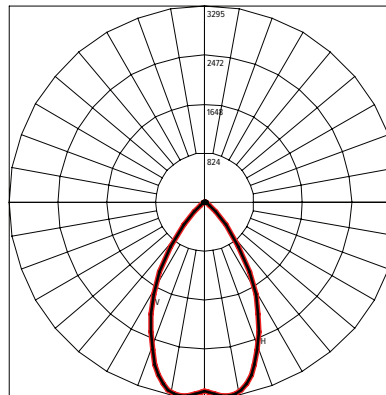

LIGHT DISTRIBUTIONS	DISTRIBUTION	BEAM ANGLE	LUMENS	EFFICACY	MAX. CANDELA
	Spot	12°	3322	87	43691
	Narrow	15°	3053	80	28271
	Medium	25°	3043	80	14243
	Wide	45°	3073	81	5021
	Extra Wide	60°	3241	85	3295
	Elliptical Horizontal	39° x 14°	3001	79	13954
	Elliptical Wide Horizontal	37° x 23°	2729	72	8242
	Wall Wash (5° Incline)	36° x 19°	2753	72	9996

PHOTOMETRICS

CANDELA DISTRIBUTION

— HORIZONTAL
— VERTICAL

SPOT 12°

Maximum Candela = 43,691 / 3322 Lumens

NARROW 15°

Maximum Candela = 28,271 / 3053 Lumens

MEDIUM 25°

Maximum Candela = 14,243 / 3042 Lumens

WIDE 45°

Maximum Candela = 5021 / 3073 Lumens

EXTRA WIDE 60°

Maximum Candela = 3295 / 3241 Lumens

ELLIPTICAL HORIZONTAL 39° X 14°

Maximum Candela = 13,954 / 3001 Lumens

ELLIPTICAL WIDE HORIZONTAL 37° X 23°

Maximum Candela = 8242 / 2729 Lumens

WALL WASH 36° x 19°

Maximum Candela = 9996 / 2753 Lumens

CONNECTIONS

"S" Type Cable (Power In, DMX In, DMX Out)

"M" Type Cable (Monocable Without Connectors)