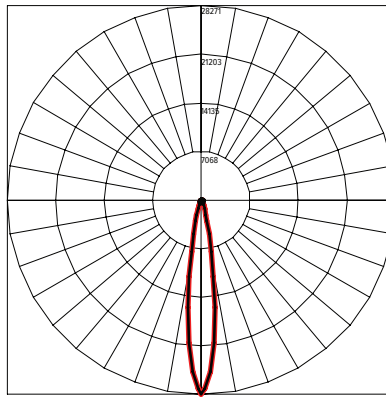

PHOTOMETRICS

CANDELA DISTRIBUTION

— HORIZONTAL
— VERTICAL

SPOT 12°

Maximum Candela = 43,691 / 3322 Lumens

NARROW 15°

Maximum Candela = 28,271 / 3053 Lumens

MEDIUM 25°

Maximum Candela = 14,243 / 3042 Lumens

WIDE 45°

Maximum Candela = 5021 / 3073 Lumens

EXTRA WIDE 60°

Maximum Candela = 3295 / 3241 Lumens

ELLIPTICAL HORIZONTAL 39° X 14°

Maximum Candela = 13,954 / 3001 Lumens