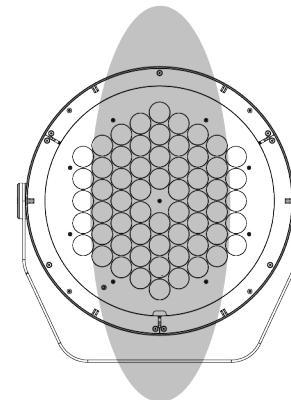

*Consult factory for availability of other optical options.

See Page 5 for ordering information of available accessories.

		JUPITER
PHYSICAL	HOUSING	Die-Cast Aluminum
	LENS	Clear Tempered Glass
	OVERALL DIMENSIONS	7.32" L x 5.28" W x ø6.77"
	WEIGHT	6.6 Pounds
	OPERATING TEMPERATURE	-40°F to 122°F (-40°C to 50°C)

LIGHT DISTRIBUTIONS	DISTRIBUTION	BEAM ANGLE	LUMENS	EFFICACY	MAX. CANDELA
	Spot	12°	3322	87	43691
	Narrow	15°	3053	80	28271
	Medium	25°	3043	80	14243
	Wide	45°	3073	81	5021
	Extra Wide	60°	3241	85	3295
	Elliptical Horizontal	39° x 14°	3001	79	13954
	Elliptical Wide Horizontal	37° x 23°	2729	72	8242
	Wall Wash (5° Incline)	36° x 19°	2753	72	9996

DIMENSIONS

All dimensions are shown in inches unless otherwise noted.

OPTIC ORIENTATION

Consult factory for availability of optional spreading diffusers.

HORIZONTAL MODE (Standard)

VERTICAL MODE (On Request)

ACCESSORY DIMENSIONS

With Visor (JUPI-VISOR-XX)

With Snoot (JUPI-SNOOT-XX)

With 3G Mounting Yoke (Ordered With Luminaire)

ACCESSORIES

NOTE: Accessories are ordered and shipped separately from luminaire for field installation.