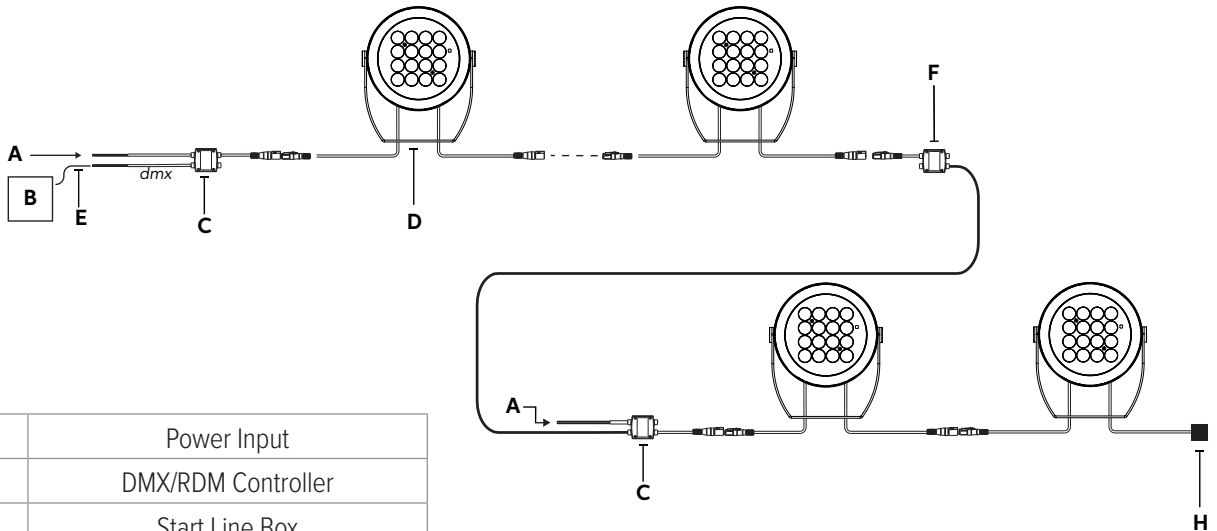

ELLIPTICAL WIDE HORIZONTAL 37° X 23°

Maximum Candela = 8242 / 2729 Lumens

WALL WASH 36° x 19°

Maximum Candela = 9996 / 2753 Lumens

CONNECTIONS

"S" Type Cable (Power In, DMX In, DMX Out)

"M" Type Cable (Monocable Without Connectors)

"C" Type Cable (Monocable With Connectors)

CONFIGURATION

DMX Chain configuration - S type cable

Single Chain configuration - C type cable

Multi Chain configuration using DMX Junction Box - C type cable

A	Power Input
B	DMX/RDM Controller
C	Start Line Box
D	Jupiter
E	DMX Cable
F	DMX Junction Box
G	Connection Cable
H	DMX Terminator