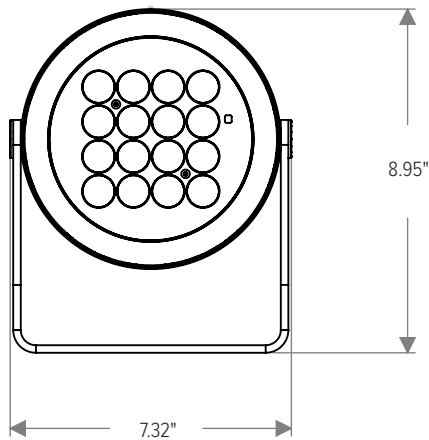

*Consult factory for availability of other optical options.

See Page 5 for ordering information of available accessories.

		JUPITER
PHYSICAL	HOUSING	Die-Cast Aluminum
	LENS	Clear Tempered Glass
	OVERALL DIMENSIONS	7.32" L x 5.28" W x ø6.77"
	WEIGHT	6.6 Pounds
	OPERATING TEMPERATURE	-40°F to 122°F (-40°C to 50°C)

LIGHT DISTRIBUTIONS	DISTRIBUTION	BEAM ANGLE	LUMENS	EFFICACY	MAX. CANDELA
	Spot	12°	3322	87	43691
	Narrow	15°	3053	80	28271
	Medium	25°	3043	80	14243
	Wide	45°	3073	81	5021
	Extra Wide	60°	3241	85	3295
	Elliptical Horizontal	39° x 14°	3001	79	13954
	Elliptical Wide Horizontal	37° x 23°	2729	72	8242
	Wall Wash (5° Incline)	36° x 19°	2753	72	9996

DIMENSIONS

All dimensions are shown in inches unless otherwise noted.

OPTIC ORIENTATION

Consult factory for availability of optional spreading diffusers.

HORIZONTAL MODE (Standard)

VERTICAL MODE (On Request)

ACCESSORY DIMENSIONS

With Visor (JUPI-VISOR-XX)

With Snoot (JUPI-SNOOT-XX)

With 3G Mounting Yoke (Ordered With Luminaire)

ACCESSORIES

NOTE: Accessories are ordered and shipped separately from luminaire for field installation.