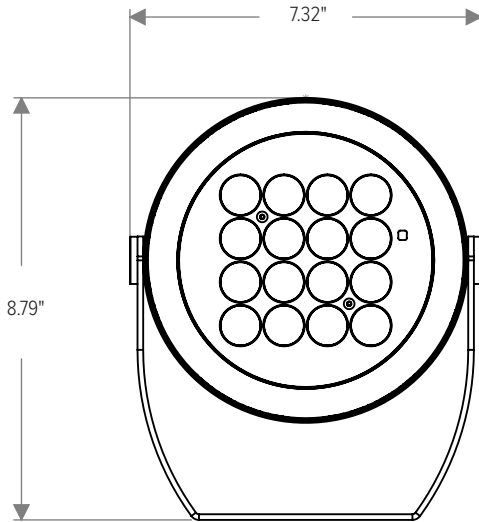

*Consult factory for availability of other optical options.

See Page 5 for ordering information of available accessories.

		JUPITER
PHYSICAL	HOUSING	Die-Cast Aluminum
	LENS	Clear Tempered Glass
	OVERALL DIMENSIONS	7.32" L x 5.28" W x ø6.77"
	WEIGHT	6.6 Pounds
	OPERATING TEMPERATURE	-40°F to 122°F (-40°C to 50°C)

LIGHT DISTRIBUTIONS	DISTRIBUTION	BEAM ANGLE	LUMENS	EFFICACY	MAX. CANDELA
	Spot	12°	3322	87	43691
	Narrow	15°	3053	80	28271
	Medium	25°	3043	80	14243
	Wide	45°	3073	81	5021
	Extra Wide	60°	3241	85	3295
	Elliptical Horizontal	39° x 14°	3001	79	13954
	Elliptical Wide Horizontal	37° x 23°	2729	72	8242
	Wall Wash (5° Incline)	36° x 19°	2753	72	9996

DIMENSIONS

All dimensions are shown in inches unless otherwise noted.

OPTIC ORIENTATION

Consult factory for availability of optional spreading diffusers.

HORIZONTAL MODE (Standard)

VERTICAL MODE (On Request)