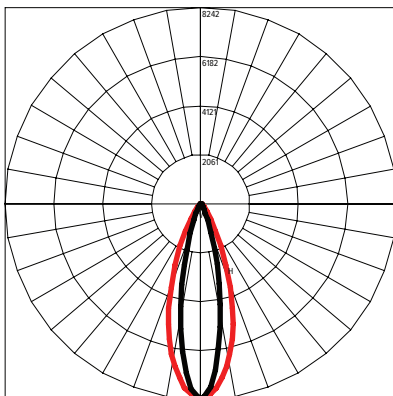

PHOTOMETRICS

CANDELA DISTRIBUTION

— HORIZONTAL
— VERTICAL

SPOT 12°

Maximum Candela = 43,691 / 3322 Lumens

NARROW 15°

Maximum Candela = 28,271 / 3053 Lumens

MEDIUM 25°

Maximum Candela = 14,243 / 3042 Lumens

WIDE 45°

Maximum Candela = 5021 / 3073 Lumens

EXTRA WIDE 60°

Maximum Candela = 3295 / 3241 Lumens

ELLIPTICAL HORIZONTAL 39° X 14°

Maximum Candela = 13,954 / 3001 Lumens

ELLIPTICAL WIDE HORIZONTAL 37° X 23°

Maximum Candela = 8242 / 2729 Lumens

WALL WASH 36° x 19°

Maximum Candela = 9996 / 2753 Lumens

CONNECTIONS

"S" Type Cable (Power In, DMX In, DMX Out)

"M" Type Cable (Monocable Without Connectors)