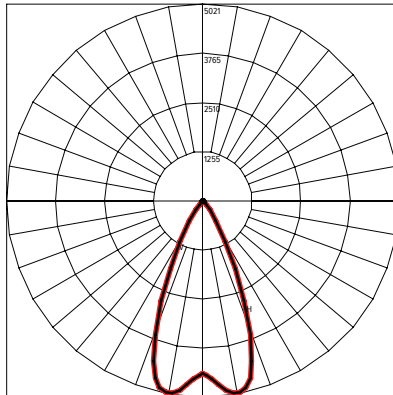

PHOTOMETRICS

CANDELA DISTRIBUTION

— HORIZONTAL
— VERTICAL

SPOT 12°

Maximum Candela = 43,691 / 3322 Lumens

NARROW 15°

Maximum Candela = 28,271 / 3053 Lumens

MEDIUM 25°

Maximum Candela = 14,243 / 3042 Lumens

WIDE 45°

Maximum Candela = 5021 / 3073 Lumens

EXTRA WIDE 60°

Maximum Candela = 3295 / 3241 Lumens

ELLIPTICAL HORIZONTAL 39° X 14°

Maximum Candela = 13,954 / 3001 Lumens

ELLIPTICAL WIDE HORIZONTAL 37° X 23°

Maximum Candela = 8242 / 2729 Lumens

WALL WASH 36° x 19°

Maximum Candela = 9996 / 2753 Lumens

CONNECTIONS

"S" Type Cable (Power In, DMX In, DMX Out)

"M" Type Cable (Monocable Without Connectors)