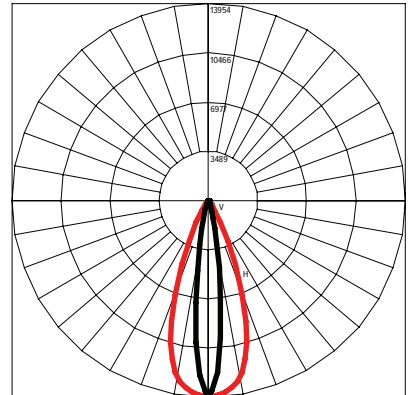

PHOTOMETRICS

CANDELA DISTRIBUTION

— HORIZONTAL
— VERTICAL

SPOT 12°

Maximum Candela = 43,691 / 3322 Lumens

NARROW 15°

Maximum Candela = 28,271 / 3053 Lumens

MEDIUM 25°

Maximum Candela = 14,243 / 3042 Lumens

WIDE 45°

Maximum Candela = 5021 / 3073 Lumens

EXTRA WIDE 60°

Maximum Candela = 3295 / 3241 Lumens

ELLIPTICAL HORIZONTAL 39° X 14°

Maximum Candela = 13,954 / 3001 Lumens

ELLIPTICAL WIDE HORIZONTAL 37° X 23°

Maximum Candela = 8242 / 2729 Lumens

WALL WASH 36° x 19°

Maximum Candela = 9996 / 2753 Lumens

CONNECTIONS

"S" Type Cable (Power In, DMX In, DMX Out)

"M" Type Cable (Monocable Without Connectors)