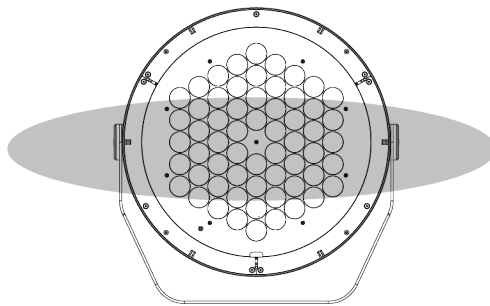

*Consult factory for availability of other optical options.

See Page 5 for ordering information of available accessories.

		JUPITER
PHYSICAL	HOUSING	Die-Cast Aluminum
	LENS	Clear Tempered Glass
	OVERALL DIMENSIONS	7.32" L x 5.28" W x ø6.77"
	WEIGHT	6.6 Pounds
	OPERATING TEMPERATURE	-40°F to 122°F (-40°C to 50°C)

LIGHT DISTRIBUTIONS	DISTRIBUTION	BEAM ANGLE	LUMENS	EFFICACY	MAX. CANDELA
	Spot	12°	3322	87	43691
	Narrow	15°	3053	80	28271
	Medium	25°	3043	80	14243
	Wide	45°	3073	81	5021
	Extra Wide	60°	3241	85	3295
	Elliptical Horizontal	39° x 14°	3001	79	13954
	Elliptical Wide Horizontal	37° x 23°	2729	72	8242
	Wall Wash (5° Incline)	36° x 19°	2753	72	9996

DIMENSIONS

All dimensions are shown in inches unless otherwise noted.

OPTIC ORIENTATION

Consult factory for availability of optional spreading diffusers.

HORIZONTAL MODE (Standard)

VERTICAL MODE (On Request)