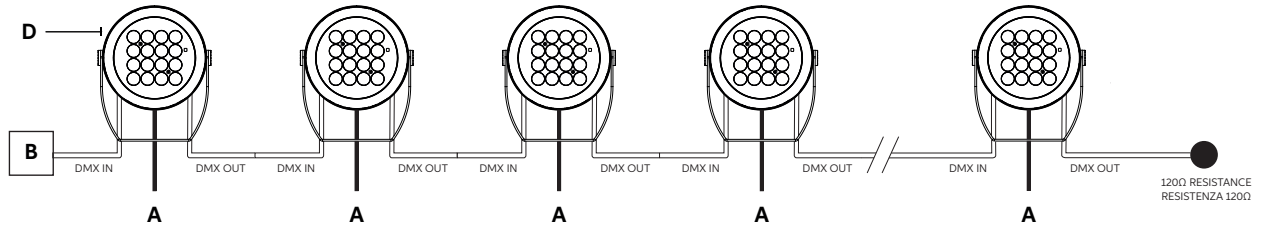

GRIVEN-CBL-1M  
Connection Cable- 1 Meter (3' 3'')

GRIVEN-CBL-2M  
Connection Cable- 2 Meters (6' 6'')

GRIVEN-CBL-3M  
Connection Cable- 3 Meters (9' 10'')

GRIVEN-CBL-5M  
Connection Cable- 5 Meters (16' 4'')

GRIVEN-CBL-10M  
Connection Cable- 10 Meters (32' 10'')

ORDERING INFORMATION

PAINTED ACCESSORIES

MODEL		FINISH (*-XX)		OPTION	
JUPI-SNOOT	Snoot	AG	Anthracite Grey	AST	Anti-Saline Treatment
JUPI-VISOR	Visor	BL	Black		
		SG	Griven Silver Grey		
		WH	White		
		CC	Custom RAL Color		

CONNECTIONS

"S" Type Cable (Power In, DMX In, DMX Out)

"M" Type Cable (Monocable Without Connectors)

"C" Type Cable (Monocable With Connectors)

CONFIGURATION

DMX Chain configuration - S type cable

Single Chain configuration - C type cable

Multi Chain configuration using DMX Junction Box - C type cable

A	Power Input
B	DMX/RDM Controller
C	Start Line Box
D	Jupiter
E	DMX Cable
F	DMX Junction Box
G	Connection Cable
H	DMX Terminator