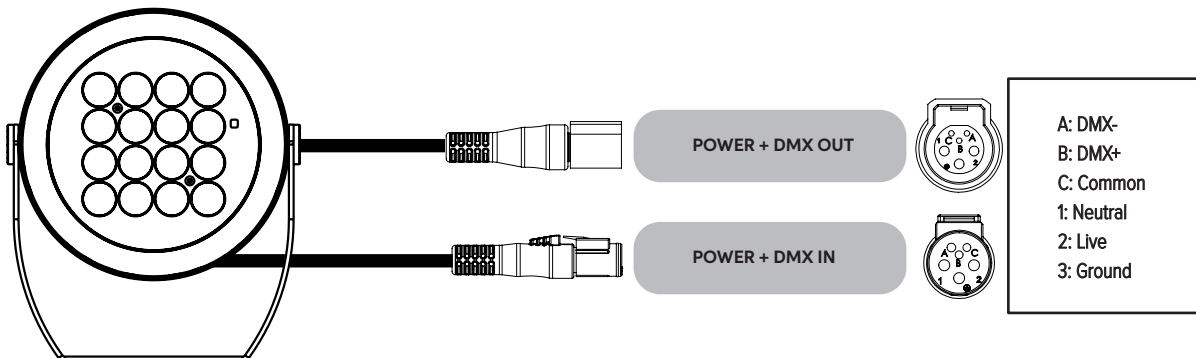

GRIVEN-CBL-10M  
Connection Cable- 10 Meters (32' 10'')

ORDERING INFORMATION

PAINTED ACCESSORIES

MODEL		FINISH (*-XX)		OPTION	
JUPI-SNOOT	Snoot	AG	Anthracite Grey	AST	Anti-Saline Treatment
JUPI-VISOR	Visor	BL	Black		
		SG	Griven Silver Grey		
		WH	White		
		CC	Custom RAL Color		

CONNECTIONS

"S" Type Cable (Power In, DMX In, DMX Out)

"M" Type Cable (Monocable Without Connectors)

"C" Type Cable (Monocable With Connectors)

CONFIGURATION

DMX Chain configuration - S type cable

Single Chain configuration - C type cable

Multi Chain configuration using DMX Junction Box - C type cable

A	Power Input
B	DMX/RDM Controller
C	Start Line Box
D	Jupiter
E	DMX Cable
F	DMX Junction Box
G	Connection Cable
H	DMX Terminator