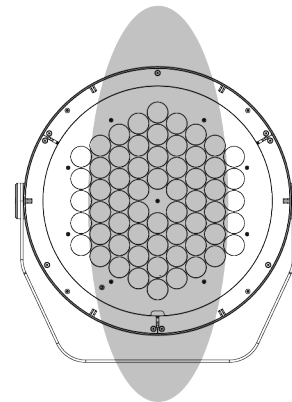

\*Consult factory for availability of other optical options.

See Page 5 for ordering information of available accessories.

JUPITER		
PHYSICAL	HOUSING	Die-Cast Aluminum
	LENS	Clear Tempered Glass
	OVERALL DIMENSIONS	7.32" L x 5.28" W x ø6.77"
	WEIGHT	6.6 Pounds
	OPERATING TEMPERATURE	-40°F to 122°F (-40°C to 50°C)

LIGHT DISTRIBUTIONS	DISTRIBUTION	BEAM ANGLE	RGBW 3000K		RGBW 4000K	
			LUMENS	EFFICACY	LUMENS	EFFICACY
Values based on full output.	Spot	10°	2212	58	2280	60
	Narrow	13°	1967	52	2028	53
	Medium	23°	1890	50	1948	51
	Wide	45°	1701	45	1754	46
	Extra Wide	68°	1500	39	1546	41
	Elliptical Horizontal	39° X 14°	1813	48	1869	49
	Elliptical Wide Horizontal	39° X 20°	1701	45	1754	46
	Wall Wash (5° Incline)	35° X 15°	1705	45	1758	46

**DIMENSIONS**

All dimensions are shown in inches unless otherwise noted.

**OPTIC ORIENTATION**

Consult factory for availability of optional spreading diffusers.

HORIZONTAL MODE (Standard)

VERTICAL MODE (On Request)

ACCESSORY DIMENSIONS

With Visor (JUPI-VISOR-XX)

With Snoot (JUPI-SNOOT-XX)

With 3G Mounting Yoke (Ordered With Luminaire)

ACCESSORIES

NOTE: Accessories are ordered and shipped separately from luminaire for field installation.