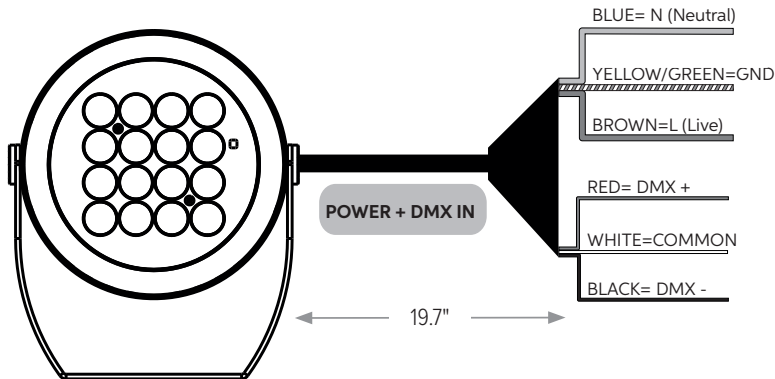

GRIVEN-CBL-1M  
Connection Cable- 1 Meter (3' 3'')

GRIVEN-CBL-2M  
Connection Cable- 2 Meters (6' 6'')

GRIVEN-CBL-3M  
Connection Cable- 3 Meters (9' 10'')

GRIVEN-CBL-5M  
Connection Cable- 5 Meters (16' 4'')

GRIVEN-CBL-10M  
Connection Cable- 10 Meters (32' 10'')

ORDERING INFORMATION

PAINTED ACCESSORIES

MODEL		FINISH (*-XX)		OPTION	
JUPI-SNOOT	Snoot	AG	Anthracite Grey	AST	Anti-Saline Treatment
JUPI-VISOR	Visor	BL	Black		
		SG	Griven Silver Grey		
		WH	White		
		CC	Custom RAL Color		

CONNECTIONS

"S" Type Cable (Power In, DMX In, DMX Out)

"M" Type Cable (Monocable Without Connectors)

"C" Type Cable (Monocable With Connectors)

CONFIGURATION

DMX Chain configuration - S type cable

Single Chain configuration - C type cable