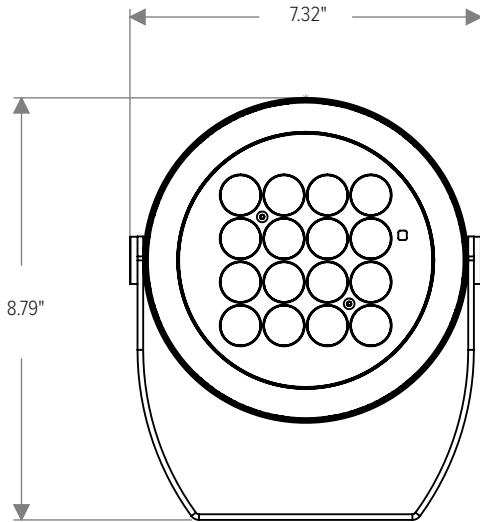

\*Consult factory for availability of other optical options.

See Page 5 for ordering information of available accessories.

JUPITER		
PHYSICAL	HOUSING	Die-Cast Aluminum
	LENS	Clear Tempered Glass
	OVERALL DIMENSIONS	7.32" L x 5.28" W x ø6.77"
	WEIGHT	6.6 Pounds
	OPERATING TEMPERATURE	-40°F to 122°F (-40°C to 50°C)

PHOTOMETRIC	LED	Dynamic White (2700K to 6500K)		
	NUMBER OF LEDS	16		
	DRIVER LOCATION	Integral		
	DELIVERED LUMEN OUTPUT	up to 2280 lumens		
	EFFICACY	up to 60 lumens per watt		
	LUMEN MAINTENANCE	L70 > 100,000 Hours at 77°F*		
	LIGHT CONTROL ACCESSORIES	Snoot, Visor, Internal Honeycomb Louver Available		

LIGHT DISTRIBUTIONS	DISTRIBUTION	BEAM ANGLE	RGBW 3000K		RGBW 4000K	
			LUMENS	EFFICACY	LUMENS	EFFICACY
Values based on full output.	Spot	10°	2212	58	2280	60
	Narrow	13°	1967	52	2028	53
	Medium	23°	1890	50	1948	51
	Wide	45°	1701	45	1754	46
	Extra Wide	68°	1500	39	1546	41
	Elliptical Horizontal	39° X 14°	1813	48	1869	49
	Elliptical Wide Horizontal	39° X 20°	1701	45	1754	46
	Wall Wash (5° Incline)	35° X 15°	1705	45	1758	46

**DIMENSIONS**

All dimensions are shown in inches unless otherwise noted.

**OPTIC ORIENTATION**

Consult factory for availability of optional spreading diffusers.

HORIZONTAL MODE (Standard)

VERTICAL MODE (On Request)