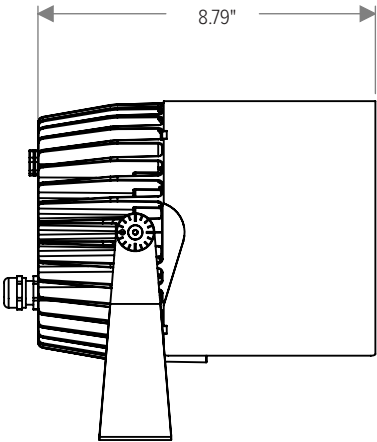

With Snoot (JUPI-SNOOT-XX)