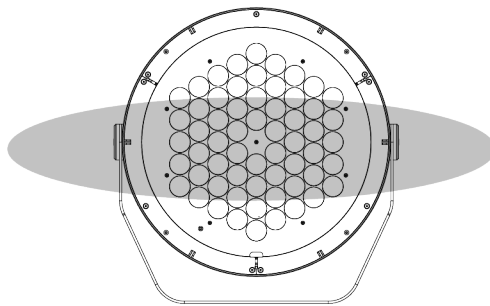

\*Consult factory for availability of other optical options.

See Page 5 for ordering information of available accessories.

JUPITER		
PHYSICAL	HOUSING	Die-Cast Aluminum
	LENS	Clear Tempered Glass
	OVERALL DIMENSIONS	7.32" L x 5.28" W x ø6.77"
	WEIGHT	6.6 Pounds
	OPERATING TEMPERATURE	-40°F to 122°F (-40°C to 50°C)

LIGHT DISTRIBUTIONS	DISTRIBUTION	BEAM ANGLE	RGBW 3000K		RGBW 4000K	
			LUMENS	EFFICACY	LUMENS	EFFICACY
Values based on full output.	Spot	10°	2212	58	2280	60
	Narrow	13°	1967	52	2028	53
	Medium	23°	1890	50	1948	51
	Wide	45°	1701	45	1754	46
	Extra Wide	68°	1500	39	1546	41
	Elliptical Horizontal	39° X 14°	1813	48	1869	49
	Elliptical Wide Horizontal	39° X 20°	1701	45	1754	46
	Wall Wash (5° Incline)	35° X 15°	1705	45	1758	46

**DIMENSIONS**

All dimensions are shown in inches unless otherwise noted.

**OPTIC ORIENTATION**

Consult factory for availability of optional spreading diffusers.

HORIZONTAL MODE (Standard)

VERTICAL MODE (On Request)