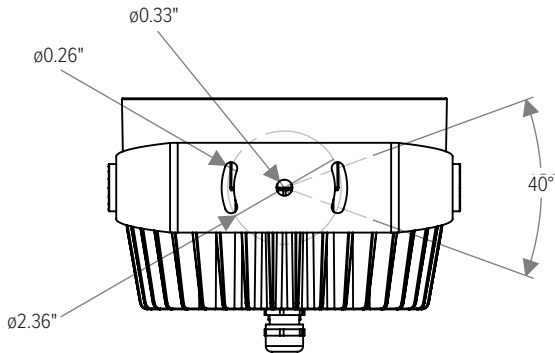

DIMENSIONS

All dimensions are shown in inches unless otherwise noted.

OPTIC ORIENTATION

Consult factory for availability of optional spreading diffusers.