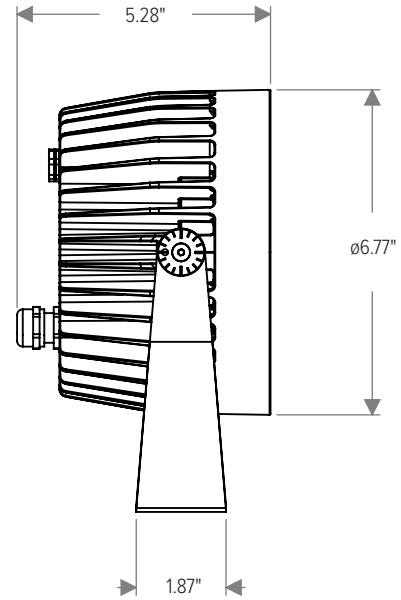

DIMENSIONS

All dimensions are shown in inches unless otherwise noted.

OPTIC ORIENTATION

Consult factory for availability of optional spreading diffusers.