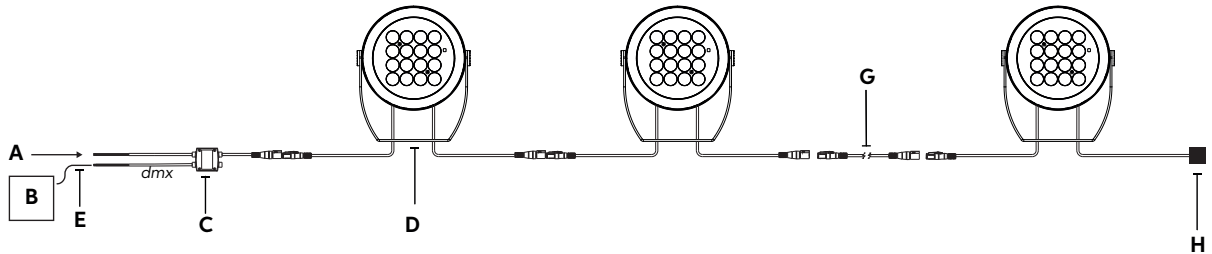

GRIVEN-CBL-10M  
Connection Cable- 10 Meters (32' 10'')

ORDERING INFORMATION

PAINTED ACCESSORIES

MODEL		FINISH (*-XX)		OPTION	
JUPI-SNOOT	Snoot	AG	Anthracite Grey	AST	Anti-Saline Treatment
JUPI-VISOR	Visor	BL	Black		
		SG	Griven Silver Grey		
		WH	White		
		CC	Custom RAL Color		

CONNECTIONS

"S" Type Cable (Power In, DMX In, DMX Out)

"M" Type Cable (Monocable Without Connectors)

"C" Type Cable (Monocable With Connectors)

CONFIGURATION

DMX Chain configuration - S type cable

Single Chain configuration - C type cable

Multi Chain configuration using DMX Junction Box - C type cable

A	Power Input
B	DMX/RDM Controller
C	Start Line Box
D	Jupiter
E	DMX Cable
F	DMX Junction Box
G	Connection Cable
H	DMX Terminator