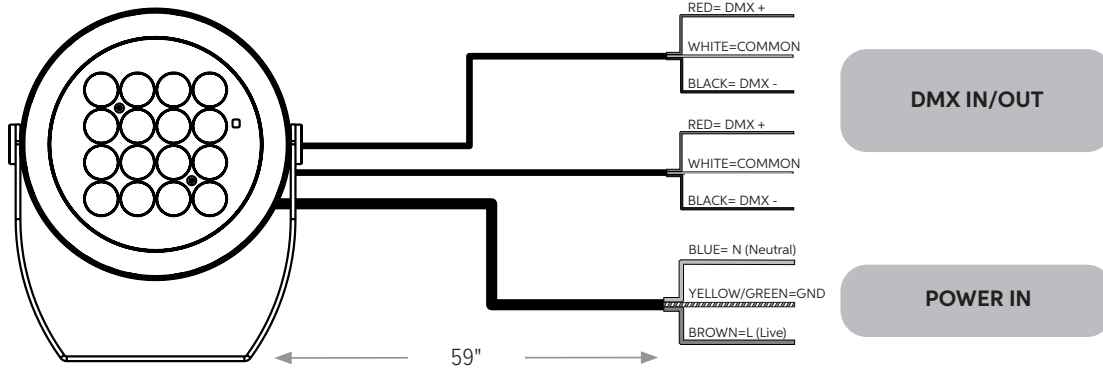

GRIVEN-CBL-1M  
Connection Cable- 1 Meter (3' 3'')

GRIVEN-CBL-2M  
Connection Cable- 2 Meters (6' 6'')

GRIVEN-CBL-3M  
Connection Cable- 3 Meters (9' 10'')

GRIVEN-CBL-5M  
Connection Cable- 5 Meters (16' 4'')

GRIVEN-CBL-10M  
Connection Cable- 10 Meters (32' 10'')

ORDERING INFORMATION

PAINTED ACCESSORIES

MODEL		FINISH (*-XX)		OPTION	
JUPI-SNOOT	Snoot	AG	Anthracite Grey	AST	Anti-Saline Treatment
JUPI-VISOR	Visor	BL	Black		
		SG	Griven Silver Grey		
		WH	White		
		CC	Custom RAL Color		

CONNECTIONS

"S" Type Cable (Power In, DMX In, DMX Out)

"M" Type Cable (Monocable Without Connectors)

"C" Type Cable (Monocable With Connectors)

CONFIGURATION

DMX Chain configuration - S type cable

Single Chain configuration - C type cable