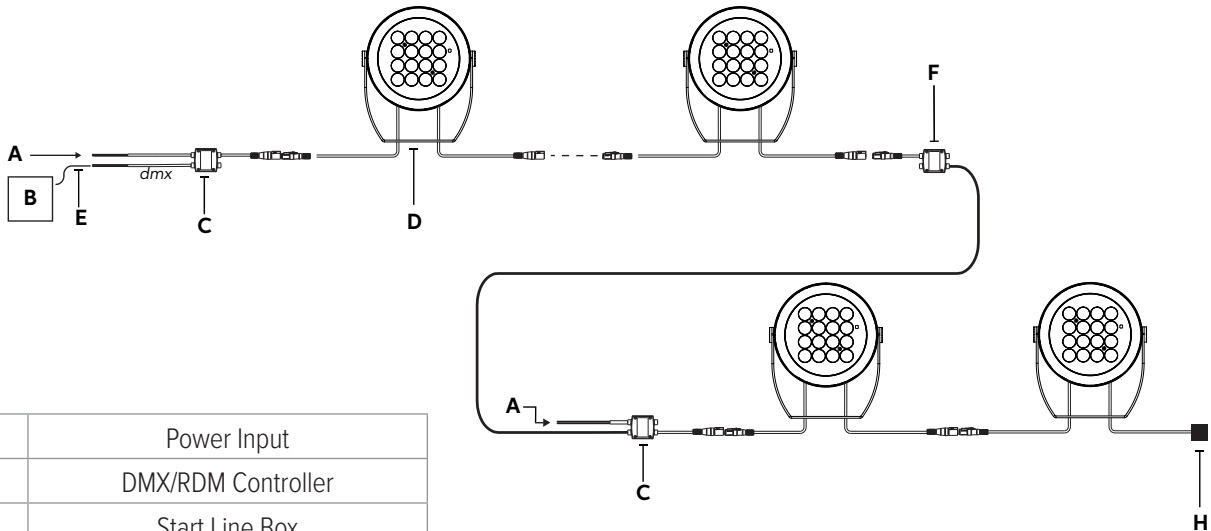

GRIVEN-CBL-1M  
Connection Cable- 1 Meter (3' 3'')

GRIVEN-CBL-2M  
Connection Cable- 2 Meters (6' 6'')

GRIVEN-CBL-3M  
Connection Cable- 3 Meters (9' 10'')

GRIVEN-CBL-5M  
Connection Cable- 5 Meters (16' 4'')

GRIVEN-CBL-10M  
Connection Cable- 10 Meters (32' 10'')

ORDERING INFORMATION

PAINTED ACCESSORIES

MODEL		FINISH (*-XX)		OPTION	
JUPI-SNOOT	Snoot	AG	Anthracite Grey	AST	Anti-Saline Treatment
JUPI-VISOR	Visor	BL	Black		
		SG	Griven Silver Grey		
		WH	White		
		CC	Custom RAL Color		

CONNECTIONS

"S" Type Cable (Power In, DMX In, DMX Out)

"M" Type Cable (Monocable Without Connectors)

"C" Type Cable (Monocable With Connectors)

CONFIGURATION

DMX Chain configuration - S type cable

Single Chain configuration - C type cable

Multi Chain configuration using DMX Junction Box - C type cable

A	Power Input
B	DMX/RDM Controller
C	Start Line Box
D	Jupiter
E	DMX Cable
F	DMX Junction Box
G	Connection Cable
H	DMX Terminator