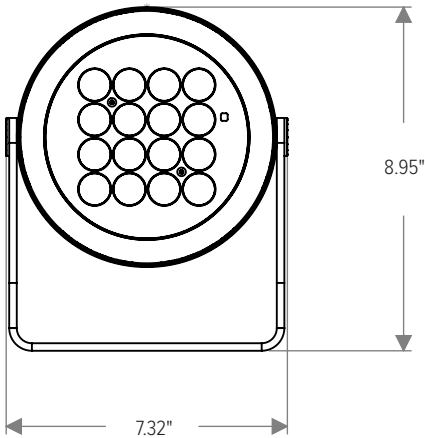

\*Consult factory for availability of other optical options.

See Page 5 for ordering information of available accessories.

JUPITER		
PHYSICAL	HOUSING	Die-Cast Aluminum
	LENS	Clear Tempered Glass
	OVERALL DIMENSIONS	7.32" L x 5.28" W x ø6.77"
	WEIGHT	6.6 Pounds
	OPERATING TEMPERATURE	-40°F to 122°F (-40°C to 50°C)

LIGHT DISTRIBUTIONS	DISTRIBUTION	BEAM ANGLE	RGBW 3000K		RGBW 4000K	
			LUMENS	EFFICACY	LUMENS	EFFICACY
Values based on full output.	Spot	10°	2212	58	2280	60
	Narrow	13°	1967	52	2028	53
	Medium	23°	1890	50	1948	51
	Wide	45°	1701	45	1754	46
	Extra Wide	68°	1500	39	1546	41
	Elliptical Horizontal	39° X 14°	1813	48	1869	49
	Elliptical Wide Horizontal	39° X 20°	1701	45	1754	46
	Wall Wash (5° Incline)	35° X 15°	1705	45	1758	46

**DIMENSIONS**

All dimensions are shown in inches unless otherwise noted.

**OPTIC ORIENTATION**

Consult factory for availability of optional spreading diffusers.

HORIZONTAL MODE (Standard)

VERTICAL MODE (On Request)

ACCESSORY DIMENSIONS

With Visor (JUPI-VISOR-XX)

With Snoot (JUPI-SNOOT-XX)

With 3G Mounting Yoke (Ordered With Luminaire)

ACCESSORIES

NOTE: Accessories are ordered and shipped separately from luminaire for field installation.