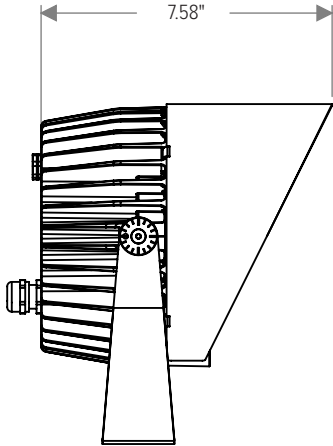

ACCESSORY DIMENSIONS

With Visor (JUPI-VISOR-XX)