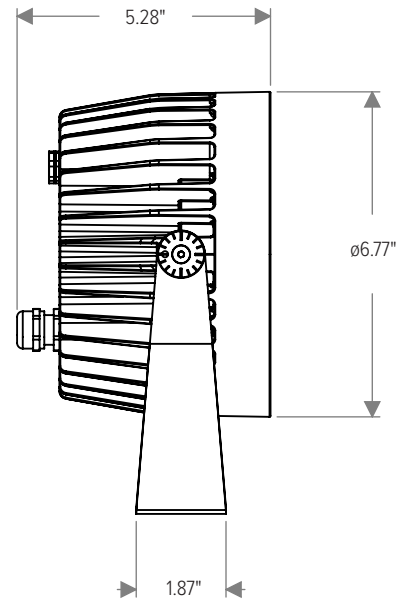

*Consult factory for availability of other optical options.

See Page 5 for ordering information of available accessories.

JUPITER		
PHYSICAL	HOUSING	Die-Cast Aluminum
	LENS	Clear Tempered Glass
	OVERALL DIMENSIONS	7.32" L x 5.28" W x ø6.77"
	WEIGHT	6.6 Pounds
	OPERATING TEMPERATURE	-40°F to 122°F (-40°C to 50°C)

ELECTRICAL	POWER	38 Watts		
	CURRENT	0.32 amps at 120 volts 0.14 amps at 277 volts		
	CONTROL	DMX-RDM / Automatic / Master-Satellite		
	CABLE	S Cable	M Cable	C Cable
		Power In, DMX In, DMX Out Cables	6-Polarity In and Out Power/Data Monocable Without Connectors	6-Polarity In and Out Power/Data Monocable With Connectors
CABLE LENGTH	59"	19.7"	19.7"	

LIGHT DISTRIBUTIONS	DISTRIBUTION	BEAM ANGLE	LUMENS	EFFICACY	MAX. CANDELA
	Spot	12°	3308	87	43507
	Narrow	15°	3040	80	28150
	Medium	25°	3031	80	14187
	Wide	45°	3060	81	5000
	Extra Wide	60°	3227	85	3281
	Elliptical Horizontal	39° x 14°	2988	79	13894
	Elliptical Wide Horizontal	37° x 23°	2718	72	8209
	Wall Wash (5° Incline)	36° x 19°	2729	72	9957

DIMENSIONS

All dimensions are shown in inches unless otherwise noted.

OPTIC ORIENTATION

Consult factory for availability of optional spreading diffusers.

HORIZONTAL MODE (Standard)

VERTICAL MODE (On Request)