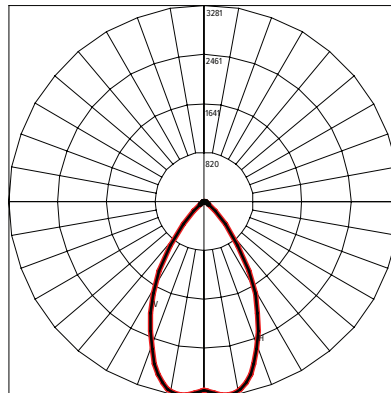

LIGHT DISTRIBUTIONS	DISTRIBUTION	BEAM ANGLE	LUMENS	EFFICACY	MAX. CANDELA
	Spot	12°	3308	87	43507
	Narrow	15°	3040	80	28150
	Medium	25°	3031	80	14187
	Wide	45°	3060	81	5000
	Extra Wide	60°	3227	85	3281
	Elliptical Horizontal	39° x 14°	2988	79	13894
	Elliptical Wide Horizontal	37° x 23°	2718	72	8209
	Wall Wash (5° Incline)	36° x 19°	2729	72	9957

PHOTOMETRICS

CANDELA DISTRIBUTION 

SPOT 12°

Maximum Candela = 43,507 / 3308 lms

NARROW 15°

Maximum Candela = 28,150 / 3040 lms

MEDIUM 25°

Maximum Candela = 14,187 / 3031 lms

WIDE 45°

Maximum Candela = 5000 / 3060 lms

EXTRA WIDE 60°

Maximum Candela = 3281 / 3227 lms

ELLIPTICAL HORIZONTAL 39° X 14°

Maximum Candela = 13,894 / 2988 lms

ELLIPTICAL WIDE HORIZONTAL 37° X 23°

Maximum Candela = 8209 / 2718 lms

WALL WASH 36° x 19°

Maximum Candela = 9957 / 2729 lms

CONNECTIONS

"S" Type Cable (Power In, DMX In, DMX Out)

"M" Type Cable (Monocable Without Connectors)

"C" Type Cable (Monocable With Connectors)