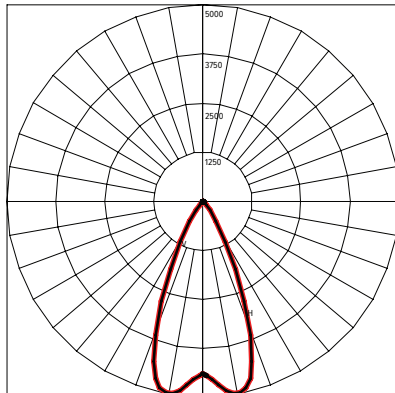

PHOTOMETRICS

CANDELA DISTRIBUTION 

SPOT 12°

Maximum Candela = 43,507 / 3308 lms

NARROW 15°

Maximum Candela = 28,150 / 3040 lms

MEDIUM 25°

Maximum Candela = 14,187 / 3031 lms

WIDE 45°

Maximum Candela = 5000 / 3060 lms

EXTRA WIDE 60°

Maximum Candela = 3281 / 3227 lms

ELLIPTICAL HORIZONTAL 39° X 14°

Maximum Candela = 13,894 / 2988 lms

ELLIPTICAL WIDE HORIZONTAL 37° X 23°

Maximum Candela = 8209 / 2718 lms

WALL WASH 36° x 19°

Maximum Candela = 9957 / 2729 lms

CONNECTIONS

"S" Type Cable (Power In, DMX In, DMX Out)

"M" Type Cable (Monocable Without Connectors)

"C" Type Cable (Monocable With Connectors)