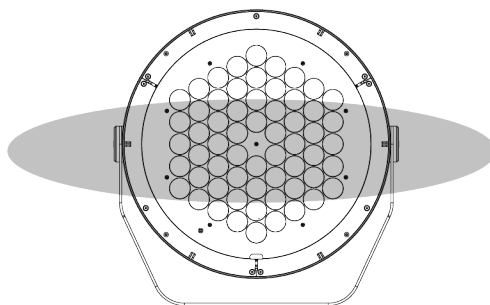

*Consult factory for availability of other optical options.

See Page 5 for ordering information of available accessories.

JUPITER		
PHYSICAL	HOUSING	Die-Cast Aluminum
	LENS	Clear Tempered Glass
	OVERALL DIMENSIONS	7.32" L x 5.28" W x ø6.77"
	WEIGHT	6.6 Pounds
	OPERATING TEMPERATURE	-40°F to 122°F (-40°C to 50°C)

LIGHT DISTRIBUTIONS	DISTRIBUTION	BEAM ANGLE	LUMENS	EFFICACY	MAX. CANDELA
	Spot	12°	3308	87	43507
	Narrow	15°	3040	80	28150
	Medium	25°	3031	80	14187
	Wide	45°	3060	81	5000
	Extra Wide	60°	3227	85	3281
	Elliptical Horizontal	39° x 14°	2988	79	13894
	Elliptical Wide Horizontal	37° x 23°	2718	72	8209
	Wall Wash (5° Incline)	36° x 19°	2729	72	9957

DIMENSIONS

All dimensions are shown in inches unless otherwise noted.

OPTIC ORIENTATION

Consult factory for availability of optional spreading diffusers.

HORIZONTAL MODE (Standard)

VERTICAL MODE (On Request)