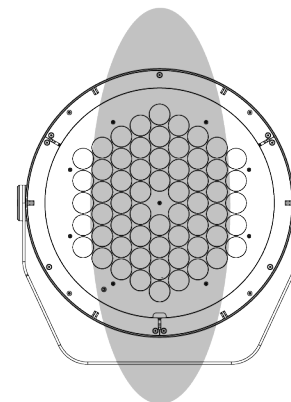

*Consult factory for availability of other optical options.

See Page 5 for ordering information of available accessories.

JUPITER		
PHYSICAL	HOUSING	Die-Cast Aluminum
	LENS	Clear Tempered Glass
	OVERALL DIMENSIONS	7.32" L x 5.28" W x ø6.77"
	WEIGHT	6.6 Pounds
	OPERATING TEMPERATURE	-40°F to 122°F (-40°C to 50°C)

LIGHT DISTRIBUTIONS	DISTRIBUTION	BEAM ANGLE	LUMENS	EFFICACY	MAX. CANDELA
	Spot	12°	3308	87	43507
	Narrow	15°	3040	80	28150
	Medium	25°	3031	80	14187
	Wide	45°	3060	81	5000
	Extra Wide	60°	3227	85	3281
	Elliptical Horizontal	39° x 14°	2988	79	13894
	Elliptical Wide Horizontal	37° x 23°	2718	72	8209
	Wall Wash (5° Incline)	36° x 19°	2729	72	9957

DIMENSIONS

All dimensions are shown in inches unless otherwise noted.

OPTIC ORIENTATION

Consult factory for availability of optional spreading diffusers.

HORIZONTAL MODE (Standard)

VERTICAL MODE (On Request)

ACCESSORY DIMENSIONS

With Visor (JUPI-VISOR-XX)

With Snoot (JUPI-SNOOT-XX)

With 3G Mounting Yoke (Ordered With Luminaire)

ACCESSORIES

NOTE: Accessories are ordered and shipped separately from luminaire for field installation.