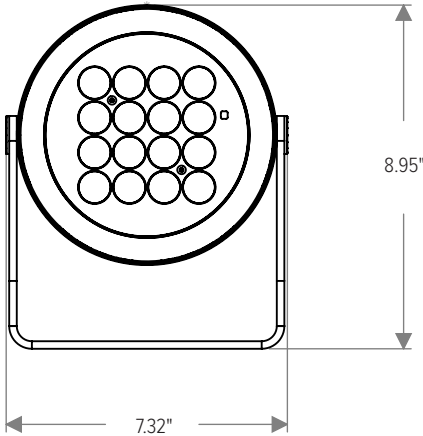

*Consult factory for availability of other optical options.

See Page 5 for ordering information of available accessories.

JUPITER		
PHYSICAL	HOUSING	Die-Cast Aluminum
	LENS	Clear Tempered Glass
	OVERALL DIMENSIONS	7.32" L x 5.28" W x ø6.77"
	WEIGHT	6.6 Pounds
	OPERATING TEMPERATURE	-40°F to 122°F (-40°C to 50°C)

LIGHT DISTRIBUTIONS	DISTRIBUTION	BEAM ANGLE	LUMENS	EFFICACY	MAX. CANDELA
	Spot	12°	3308	87	43507
	Narrow	15°	3040	80	28150
	Medium	25°	3031	80	14187
	Wide	45°	3060	81	5000
	Extra Wide	60°	3227	85	3281
	Elliptical Horizontal	39° x 14°	2988	79	13894
	Elliptical Wide Horizontal	37° x 23°	2718	72	8209
	Wall Wash (5° Incline)	36° x 19°	2729	72	9957

DIMENSIONS

All dimensions are shown in inches unless otherwise noted.

OPTIC ORIENTATION

Consult factory for availability of optional spreading diffusers.

HORIZONTAL MODE (Standard)

VERTICAL MODE (On Request)

ACCESSORY DIMENSIONS

With Visor (JUPI-VISOR-XX)

With Snoot (JUPI-SNOOT-XX)

With 3G Mounting Yoke (Ordered With Luminaire)

ACCESSORIES

NOTE: Accessories are ordered and shipped separately from luminaire for field installation.