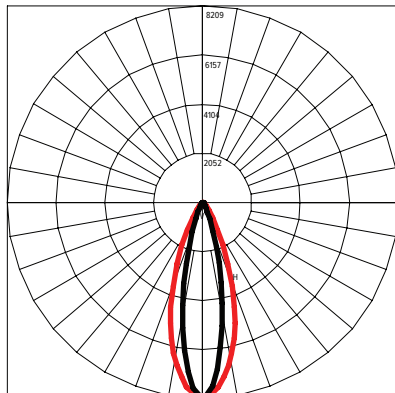

LIGHT DISTRIBUTIONS	DISTRIBUTION	BEAM ANGLE	LUMENS	EFFICACY	MAX. CANDELA
	Spot	12°	3308	87	43507
	Narrow	15°	3040	80	28150
	Medium	25°	3031	80	14187
	Wide	45°	3060	81	5000
	Extra Wide	60°	3227	85	3281
	Elliptical Horizontal	39° x 14°	2988	79	13894
	Elliptical Wide Horizontal	37° x 23°	2718	72	8209
	Wall Wash (5° Incline)	36° x 19°	2729	72	9957

PHOTOMETRICS

CANDELA DISTRIBUTION 

SPOT 12°

Maximum Candela = 43,507 / 3308 lms

NARROW 15°

Maximum Candela = 28,150 / 3040 lms

MEDIUM 25°

Maximum Candela = 14,187 / 3031 lms

WIDE 45°

Maximum Candela = 5000 / 3060 lms

EXTRA WIDE 60°

Maximum Candela = 3281 / 3227 lms

ELLIPTICAL HORIZONTAL 39° X 14°

Maximum Candela = 13,894 / 2988 lms

ELLIPTICAL WIDE HORIZONTAL 37° X 23°

Maximum Candela = 8209 / 2718 lms

WALL WASH 36° x 19°

Maximum Candela = 9957 / 2729 lms

CONNECTIONS

"S" Type Cable (Power In, DMX In, DMX Out)

"M" Type Cable (Monocable Without Connectors)

"C" Type Cable (Monocable With Connectors)