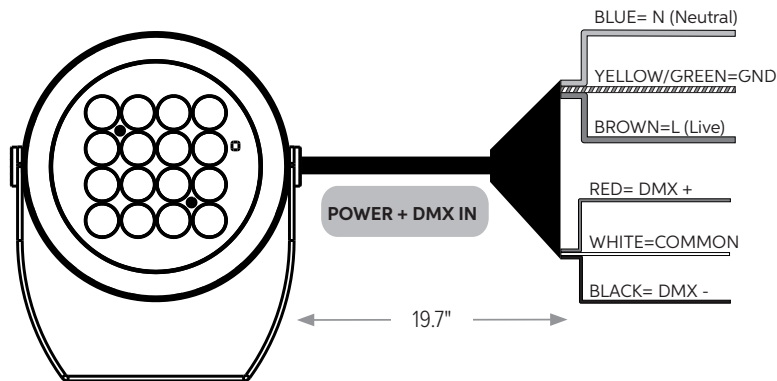

WIDE 45°

Maximum Candela = 5000 / 3060 lms

EXTRA WIDE 60°

Maximum Candela = 3281 / 3227 lms

ELLIPTICAL HORIZONTAL 39° X 14°

Maximum Candela = 13,894 / 2988 lms

ELLIPTICAL WIDE HORIZONTAL 37° X 23°

Maximum Candela = 8209 / 2718 lms

WALL WASH 36° x 19°

Maximum Candela = 9957 / 2729 lms

CONNECTIONS

"S" Type Cable (Power In, DMX In, DMX Out)

"M" Type Cable (Monocable Without Connectors)

"C" Type Cable (Monocable With Connectors)