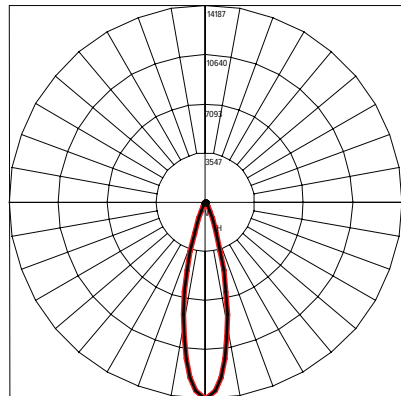

PHOTOMETRICS

CANDELA DISTRIBUTION 

SPOT 12°

Maximum Candela = 43,507 / 3308 lms

NARROW 15°

Maximum Candela = 28,150 / 3040 lms

MEDIUM 25°

Maximum Candela = 14,187 / 3031 lms

WIDE 45°

Maximum Candela = 5000 / 3060 lms

EXTRA WIDE 60°

Maximum Candela = 3281 / 3227 lms

ELLIPTICAL HORIZONTAL 39° X 14°

Maximum Candela = 13,894 / 2988 lms

ELLIPTICAL WIDE HORIZONTAL 37° X 23°

Maximum Candela = 8209 / 2718 lms

WALL WASH 36° x 19°

Maximum Candela = 9957 / 2729 lms

CONNECTIONS

"S" Type Cable (Power In, DMX In, DMX Out)

"M" Type Cable (Monocable Without Connectors)

"C" Type Cable (Monocable With Connectors)