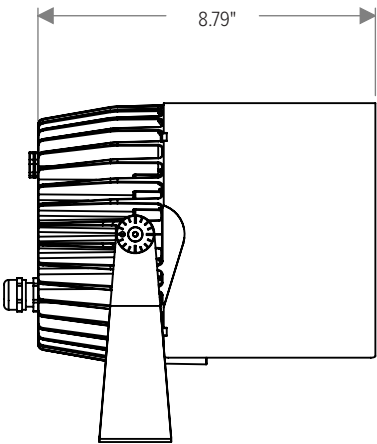

With Snoot (JUPI-SNOOT-XX)