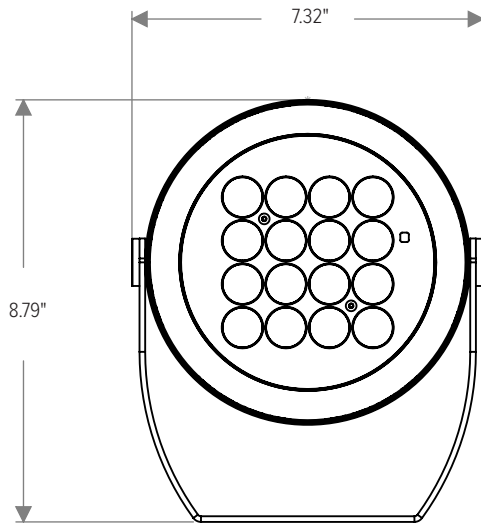

*Consult factory for availability of other optical options.

See Page 5 for ordering information of available accessories.

JUPITER		
PHYSICAL	HOUSING	Die-Cast Aluminum
	LENS	Clear Tempered Glass
	OVERALL DIMENSIONS	7.32" L x 5.28" W x ø6.77"
	WEIGHT	6.6 Pounds
	OPERATING TEMPERATURE	-40°F to 122°F (-40°C to 50°C)

LIGHT DISTRIBUTIONS	DISTRIBUTION	BEAM ANGLE	LUMENS	EFFICACY	MAX. CANDELA
	Spot	12°	3308	87	43507
	Narrow	15°	3040	80	28150
	Medium	25°	3031	80	14187
	Wide	45°	3060	81	5000
	Extra Wide	60°	3227	85	3281
	Elliptical Horizontal	39° x 14°	2988	79	13894
	Elliptical Wide Horizontal	37° x 23°	2718	72	8209
	Wall Wash (5° Incline)	36° x 19°	2729	72	9957

DIMENSIONS

All dimensions are shown in inches unless otherwise noted.

OPTIC ORIENTATION

Consult factory for availability of optional spreading diffusers.

HORIZONTAL MODE (Standard)

VERTICAL MODE (On Request)