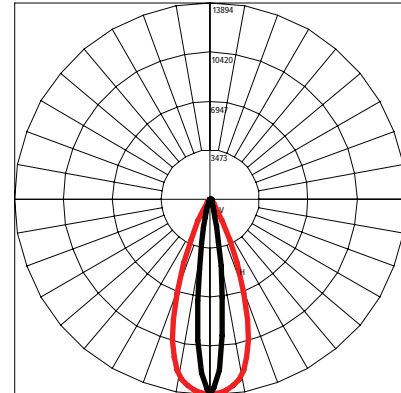

PHOTOMETRICS

CANDELA DISTRIBUTION 

SPOT 12°

Maximum Candela = 43,507 / 3308 lms

NARROW 15°

Maximum Candela = 28,150 / 3040 lms

MEDIUM 25°

Maximum Candela = 14,187 / 3031 lms

WIDE 45°

Maximum Candela = 5000 / 3060 lms

EXTRA WIDE 60°

Maximum Candela = 3281 / 3227 lms

ELLIPTICAL HORIZONTAL 39° X 14°

Maximum Candela = 13,894 / 2988 lms

ELLIPTICAL WIDE HORIZONTAL 37° X 23°

Maximum Candela = 8209 / 2718 lms

WALL WASH 36° x 19°

Maximum Candela = 9957 / 2729 lms

CONNECTIONS

"S" Type Cable (Power In, DMX In, DMX Out)

"M" Type Cable (Monocable Without Connectors)

"C" Type Cable (Monocable With Connectors)