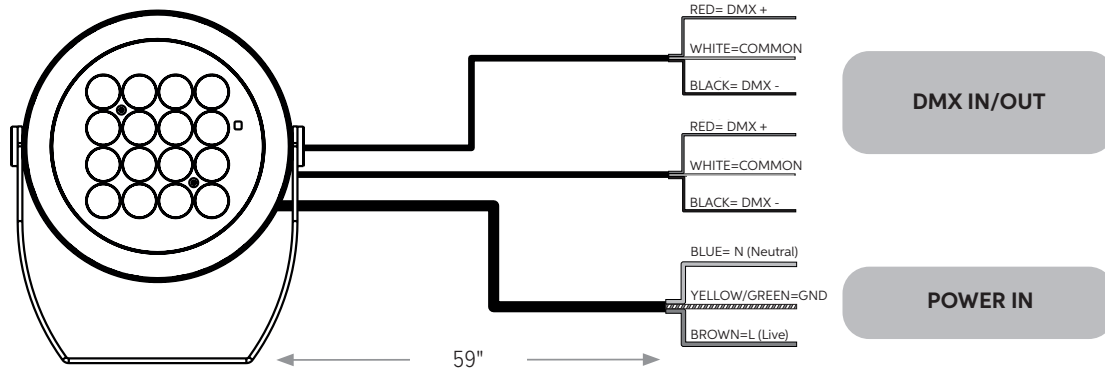

WIDE 45°

Maximum Candela = 5000 / 3060 lms

EXTRA WIDE 60°

Maximum Candela = 3281 / 3227 lms

ELLIPTICAL HORIZONTAL 39° X 14°

Maximum Candela = 13,894 / 2988 lms

ELLIPTICAL WIDE HORIZONTAL 37° X 23°

Maximum Candela = 8209 / 2718 lms

WALL WASH 36° x 19°

Maximum Candela = 9957 / 2729 lms

CONNECTIONS

"S" Type Cable (Power In, DMX In, DMX Out)

"M" Type Cable (Monocable Without Connectors)

"C" Type Cable (Monocable With Connectors)