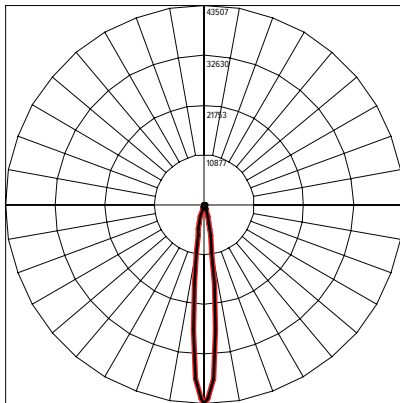

GRIVEN-CBL-2M
Connection Cable- 2 Meters (6' 6'')

GRIVEN-CBL-3M
Connection Cable- 3 Meters (9' 10'')

GRIVEN-CBL-5M
Connection Cable- 5 Meters (16' 4'')

GRIVEN-CBL-10M
Connection Cable- 10 Meters (32' 10'')

PHOTOMETRICS

CANDELA DISTRIBUTION 

SPOT 12°

Maximum Candela = 43,507 / 3308 lms

NARROW 15°

Maximum Candela = 28,150 / 3040 lms

MEDIUM 25°

Maximum Candela = 14,187 / 3031 lms

WIDE 45°

Maximum Candela = 5000 / 3060 lms

EXTRA WIDE 60°

Maximum Candela = 3281 / 3227 lms

ELLIPTICAL HORIZONTAL 39° X 14°

Maximum Candela = 13,894 / 2988 lms

ELLIPTICAL WIDE HORIZONTAL 37° X 23°

Maximum Candela = 8209 / 2718 lms