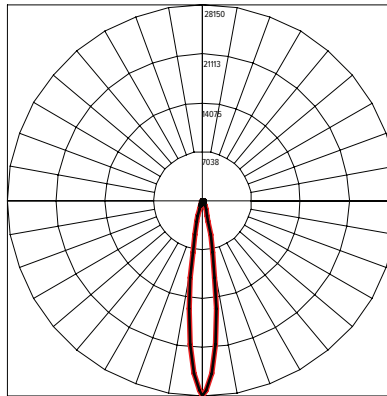

PHOTOMETRICS

CANDELA DISTRIBUTION 

SPOT 12°

Maximum Candela = 43,507 / 3308 lms

NARROW 15°

Maximum Candela = 28,150 / 3040 lms

MEDIUM 25°

Maximum Candela = 14,187 / 3031 lms

WIDE 45°

Maximum Candela = 5000 / 3060 lms

EXTRA WIDE 60°

Maximum Candela = 3281 / 3227 lms

ELLIPTICAL HORIZONTAL 39° X 14°

Maximum Candela = 13,894 / 2988 lms

ELLIPTICAL WIDE HORIZONTAL 37° X 23°

Maximum Candela = 8209 / 2718 lms