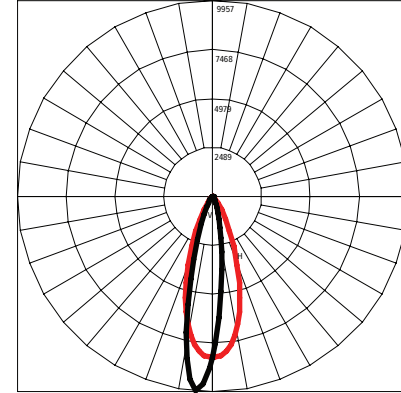

PHOTOMETRICS

CANDELA DISTRIBUTION 

SPOT 12°

Maximum Candela = 43,507 / 3308 lms

NARROW 15°

Maximum Candela = 28,150 / 3040 lms

MEDIUM 25°

Maximum Candela = 14,187 / 3031 lms

WIDE 45°

Maximum Candela = 5000 / 3060 lms

EXTRA WIDE 60°

Maximum Candela = 3281 / 3227 lms

ELLIPTICAL HORIZONTAL 39° X 14°

Maximum Candela = 13,894 / 2988 lms

ELLIPTICAL WIDE HORIZONTAL 37° X 23°

Maximum Candela = 8209 / 2718 lms

WALL WASH 36° x 19°

Maximum Candela = 9957 / 2729 lms

CONNECTIONS

"S" Type Cable (Power In, DMX In, DMX Out)

"M" Type Cable (Monocable Without Connectors)

"C" Type Cable (Monocable With Connectors)