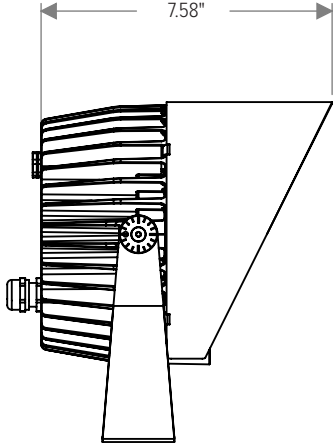

ACCESSORY DIMENSIONS

With Visor (JUPI-VISOR-XX)