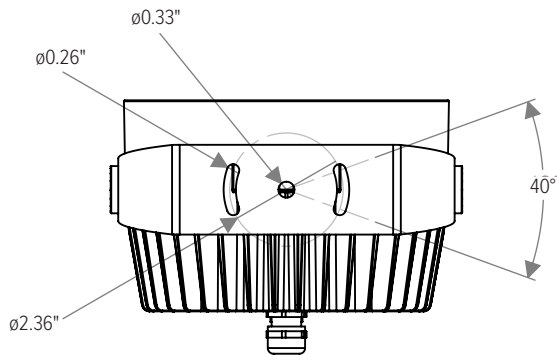

*Consult factory for availability of other optical options.

See Page 5 for ordering information of available accessories.

JUPITER		
PHYSICAL	HOUSING	Die-Cast Aluminum
	LENS	Clear Tempered Glass
	OVERALL DIMENSIONS	7.32" L x 5.28" W x ø6.77"
	WEIGHT	6.6 Pounds
	OPERATING TEMPERATURE	-40°F to 122°F (-40°C to 50°C)

LIGHT DISTRIBUTIONS	DISTRIBUTION	BEAM ANGLE	LUMENS	EFFICACY	MAX. CANDELA
	Spot	12°	3308	87	43507
	Narrow	15°	3040	80	28150
	Medium	25°	3031	80	14187
	Wide	45°	3060	81	5000
	Extra Wide	60°	3227	85	3281
	Elliptical Horizontal	39° x 14°	2988	79	13894
	Elliptical Wide Horizontal	37° x 23°	2718	72	8209
	Wall Wash (5° Incline)	36° x 19°	2729	72	9957

DIMENSIONS

All dimensions are shown in inches unless otherwise noted.

OPTIC ORIENTATION

Consult factory for availability of optional spreading diffusers.

HORIZONTAL MODE (Standard)

VERTICAL MODE (On Request)