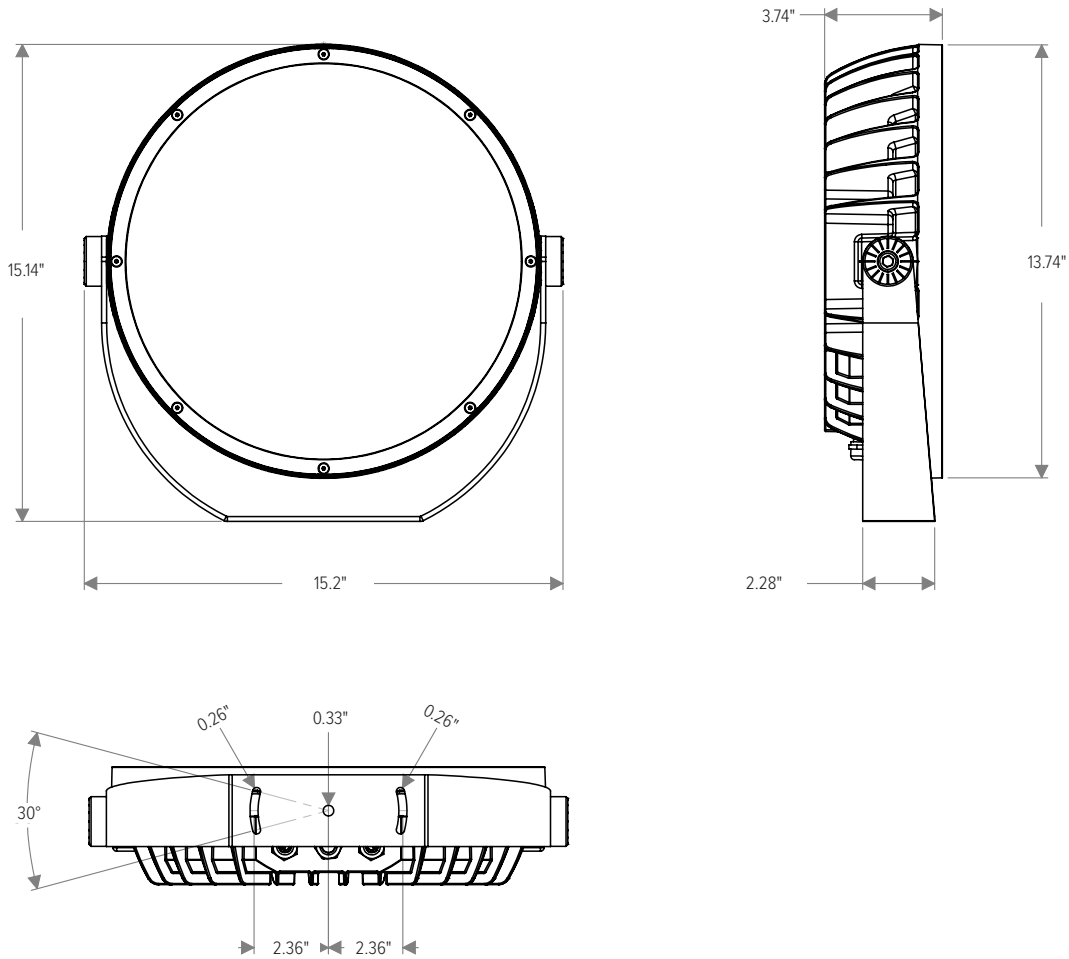

DIMENSIONS

All dimensions are shown in inches unless otherwise noted.