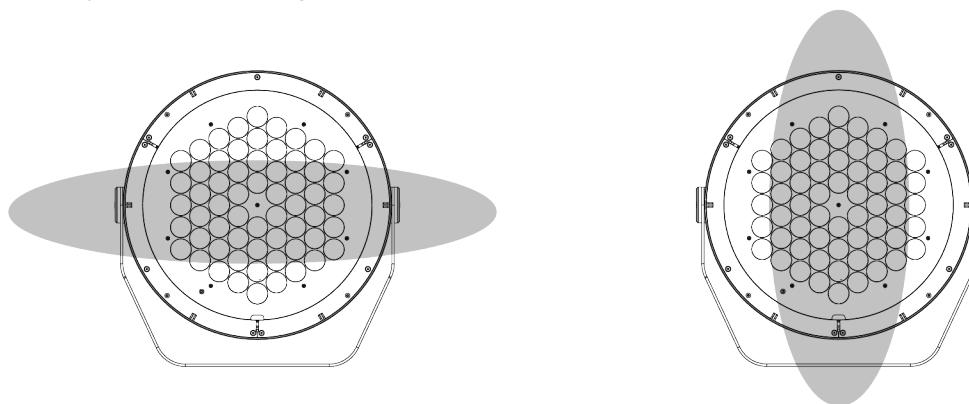

OPTIC ORIENTATION

Consult factory for availability of optional spreading diffusers.

HORIZONTAL MODE (Standard)

VERTICAL MODE (On Request)