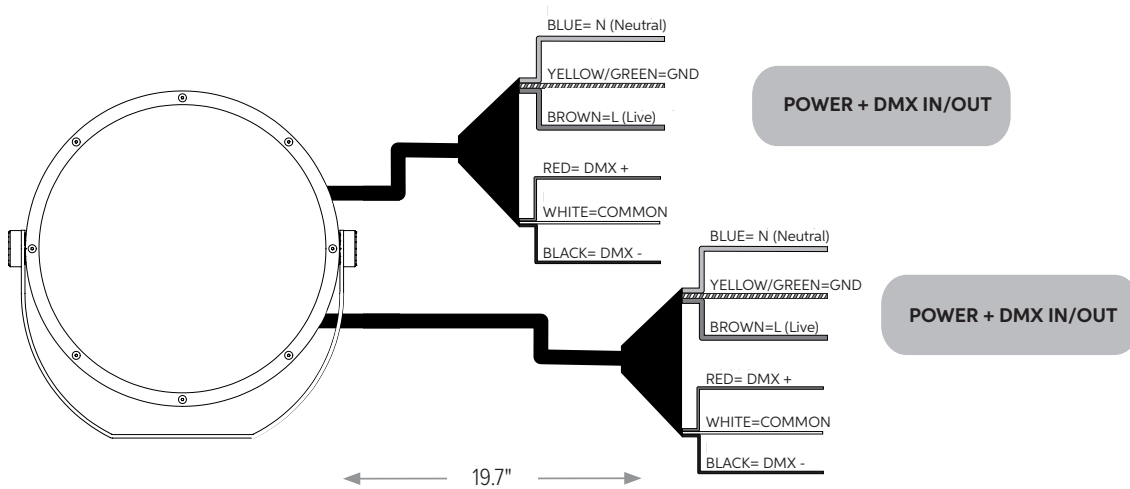

ELECTRICAL	POWER CONSUMPTION	92.5 Watts Maximum
	AMPERAGE	0.77 A @ 120VAC 0.33 A @ 277VAC
	CONTROL	DMX/RDM
	CABLE LENGTHS	S-Type Cable: 59" M-Type Cable: 19.7" C-Type Cable: 19.7"

PHOTOMETRIC	LED	Dynamic White (2700K to 6500K)
	# LEDS	56
	DELIVERED LUMEN OUTPUT	Up to 10,440 Lumens
	EFFICACY	Up to 111 Lumens per Watt
	LUMEN MAINTENANCE	L90 > 84,700 Hours
	# DISTRIBUTIONS	8
	LIGHT CONTROL ACCESSORIES	Visor, Snoot, Internal Honeycomb Louver
	COLOR RENDERING INDEX	> 80 (Consult factory for availability of custom CRI options.)

Consult factory for availability of optional spreading diffusers.

HORIZONTAL MODE (Standard)

VERTICAL MODE (On Request)

ACCESSORIES

AL8010-XX*
Visor

AL8012-XX*
Snoot

AL81321
Infrared Configuration Remote

Note: Unless an RDM compatible control is used, the AL1321 Infrared Configuration Remote must be ordered.

***XX- ACCESSORY FINISHES**

- AG Anthracite Grey
- BL Black
- SG Griven Silver Grey
- WH White
- CC Custom RAL Color

CONNECTIONS

"S" Type Cable (Power In, DMX In, DMX Out)

"M" Type Cable (Monocable Without Connectors)

"C" Type Cable (Monocable With Connectors)