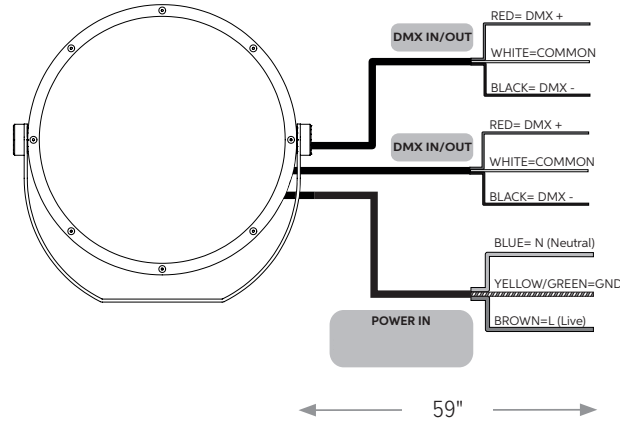

ELECTRICAL	POWER CONSUMPTION	92.5 Watts Maximum
	AMPERAGE	0.77 A @ 120VAC 0.33 A @ 277VAC
	CONTROL	DMX/RDM
	CABLE LENGTHS	S-Type Cable: 59" M-Type Cable: 19.7" C-Type Cable: 19.7"

PHOTOMETRIC	LED	Dynamic White (2700K to 6500K)
	# LEDS	56
	DELIVERED LUMEN OUTPUT	Up to 10,440 Lumens
	EFFICACY	Up to 111 Lumens per Watt
	LUMEN MAINTENANCE	L90 > 84,700 Hours
	# DISTRIBUTIONS	8
	LIGHT CONTROL ACCESSORIES	Visor, Snoot, Internal Honeycomb Louver
	COLOR RENDERING INDEX	> 80 (Consult factory for availability of custom CRI options.)

Consult factory for availability of optional spreading diffusers.

HORIZONTAL MODE (Standard)

VERTICAL MODE (On Request)

ACCESSORIES

AL8010-XX*
Visor

AL8012-XX*
Snoot

AL81321
Infrared Configuration Remote

Note: Unless an RDM compatible control is used, the AL1321 Infrared Configuration Remote must be ordered.

***XX- ACCESSORY FINISHES**

- AG Anthracite Grey
- BL Black
- SG Griven Silver Grey
- WH White
- CC Custom RAL Color

CONNECTIONS

"S" Type Cable (Power In, DMX In, DMX Out)

"M" Type Cable (Monocable Without Connectors)