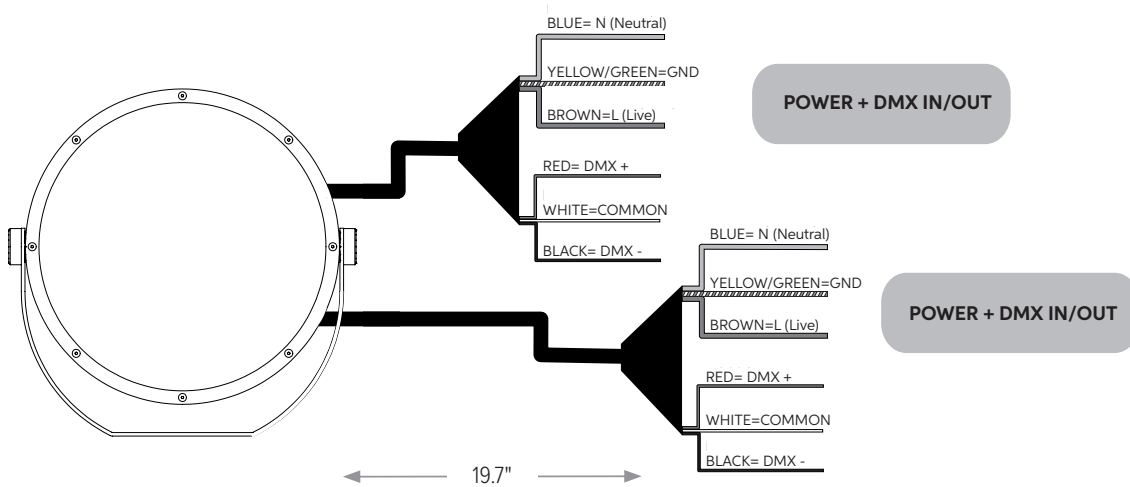

ELECTRICAL	POWER CONSUMPTION	92.5 Watts Maximum
	AMPERAGE	0.77 A @ 120VAC 0.33 A @ 277VAC
	CONTROL	DMX-RDM
	CABLE LENGTHS	S-Type Cable: 59" M-Type Cable: 19.7" C-Type Cable: 19.7"

PHOTOMETRIC	LED	Static White 2700K, 3000K, or 4000K
	# LEDS	56
	DELIVERED LUMEN OUTPUT	Up to 9,971 Lumens
	EFFICACY	Up to 106 Lumens per Watt
	LUMEN MAINTENANCE	L90 > 84,700 Hours
	# DISTRIBUTIONS	8
	LIGHT CONTROL ACCESSORIES	Visor, Snoot, Internal Honeycomb Louver
	COLOR RENDERING INDEX	> 80 (Consult factory for availability of custom CRI options.)

Consult factory for availability of optional spreading diffusers.

HORIZONTAL MODE (Standard)

VERTICAL MODE (On Request)

ACCESSORIES

AL8010-XX*
Visor

AL8012-XX*
Snoot

AL81321
Infrared Configuration Remote

Note: Unless an RDM compatible control is used, the AL1321 Infrared Configuration Remote must be ordered.

***XX- ACCESSORY FINISHES**

- AG Anthracite Grey
- BL Black
- SG Griven Silver Grey
- WH White
- CC Custom RAL Color

CONNECTIONS

"S" Type Cable (Power In, DMX In, DMX Out)

"M" Type Cable (Monocable Without Connectors)

"C" Type Cable (Monocable With Connectors)