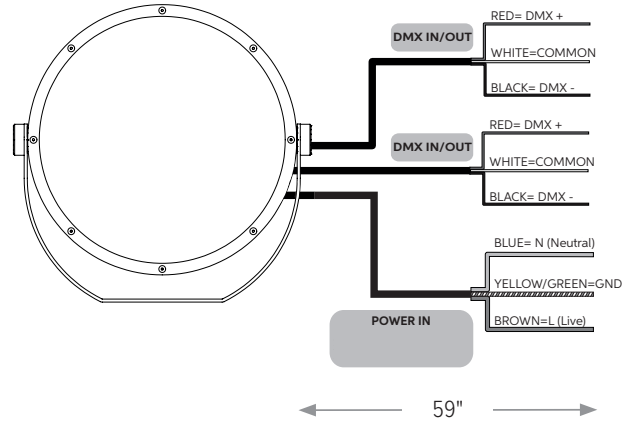

AL1321
Infrared Configuration Remote

AL8012-XX*
Snoot

AL8010-XX*
Visor

		MARS STATIC WHITE
PHYSICAL	HOUSING	Die-Cast Aluminum
	HOUSING ORIENTATION ANGLE	From -35° to +180°
	OVERALL DIMENSIONS	15.2" L x 3.7" W x 15.1" H
	WEIGHT	17.8 lbs
	OPERATING TEMPERATURE	-40°C to 50°C (-40°F to 122°F)

ELECTRICAL	POWER CONSUMPTION	92.5 Watts Maximum
	AMPERAGE	0.77 A @ 120VAC 0.33 A @ 277VAC
	CONTROL	DMX-RDM
	CABLE LENGTHS	S-Type Cable: 59" M-Type Cable: 19.7" C-Type Cable: 19.7"

PHOTOMETRIC	LED	Static White 2700K, 3000K, or 4000K
	# LEDS	56
	DELIVERED LUMEN OUTPUT	Up to 9,971 Lumens
	EFFICACY	Up to 106 Lumens per Watt
	LUMEN MAINTENANCE	L90 > 84,700 Hours
	# DISTRIBUTIONS	8
	LIGHT CONTROL ACCESSORIES	Visor, Snoot, Internal Honeycomb Louver
	COLOR RENDERING INDEX	> 80 (Consult factory for availability of custom CRI options.)

Consult factory for availability of optional spreading diffusers.

HORIZONTAL MODE (Standard)

VERTICAL MODE (On Request)

ACCESSORIES

AL8010-XX*
Visor

AL8012-XX*
Snoot

AL81321
Infrared Configuration Remote

Note: Unless an RDM compatible control is used, the AL1321 Infrared Configuration Remote must be ordered.

***XX- ACCESSORY FINISHES**

- AG Anthracite Grey
- BL Black
- SG Griven Silver Grey
- WH White
- CC Custom RAL Color

CONNECTIONS

"S" Type Cable (Power In, DMX In, DMX Out)

"M" Type Cable (Monocable Without Connectors)