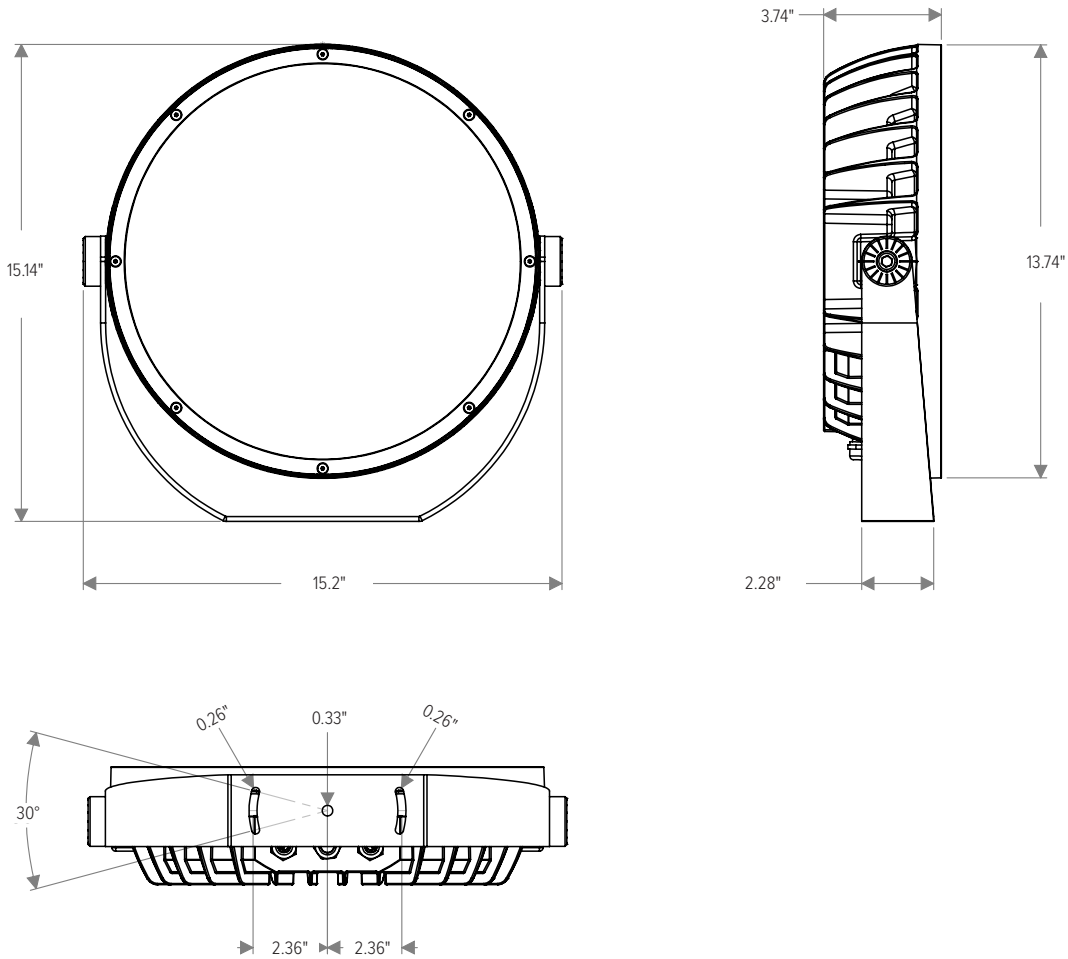

Date: _____ Type: _____ Catalog Number: _____

Project Name: _____

ORDERING INFORMATION

LUMINAIRE							
MODEL	CCT	CONTROL	CABLE	VOLTAGE	OPTIC	FINISH	OPTION
MARS Mars	27K 2700K	DMX-RDM DMX/RDM	S Power in, DMX in, DMX out (59")	UNV 120 - 277V	SP Spot 8°	AG Anthracite Grey	AST Anti-Saline Treatment
MARSPE Mars Polar Edition	30K 3000K		M Monocable Only (19.7")		NB Narrow 12°	BL Black	3G 3G Mounting Yoke
	40K 4000K		C Monocable with connectors (19.7")		MB Medium 23°	SG Griven Silver Grey	LVR Internal Honeycomb Louver
					WB Wide 43°	WH White	
					EW Extra Wide 68°	CC Custom RAL Color	
					ELH Elliptical 41°x11°		
					ELWH Elliptical Wide 39°x22°		
					WW Wall Wash 37°x14° (5° incline)		

AL1321
Infrared Configuration Remote

AL8012-XX*
Snoot

AL8010-XX*
Visor

		MARS STATIC WHITE
PHYSICAL	HOUSING	Die-Cast Aluminum
	HOUSING ORIENTATION ANGLE	From -35° to +180°
	OVERALL DIMENSIONS	15.2" L x 3.7" W x 15.1" H
	WEIGHT	17.8 lbs
	OPERATING TEMPERATURE	-40°C to 50°C (-40°F to 122°F)

ELECTRICAL	POWER CONSUMPTION	92.5 Watts Maximum
	AMPERAGE	0.77 A @ 120VAC 0.33 A @ 277VAC
	CONTROL	DMX-RDM
	CABLE LENGTHS	S-Type Cable: 59" M-Type Cable: 19.7" C-Type Cable: 19.7"

PHOTOMETRIC	LED	Static White 2700K, 3000K, or 4000K
	# LEDS	56
	DELIVERED LUMEN OUTPUT	Up to 9,971 Lumens
	EFFICACY	Up to 106 Lumens per Watt
	LUMEN MAINTENANCE	L90 > 84,700 Hours
	# DISTRIBUTIONS	8
	LIGHT CONTROL ACCESSORIES	Visor, Snoot, Internal Honeycomb Louver
	COLOR RENDERING INDEX	> 80 (Consult factory for availability of custom CRI options.)

CERTIFICATIONS	SAFETY	ETL Pending for Wet Locations
	INGRESS PROTECTION	IP67
	IMPACT RATING	IK09
	WARRANTY	5 Year Limited Warranty

DIMENSIONS

All dimensions are shown in inches unless otherwise noted.

OPTIC ORIENTATION