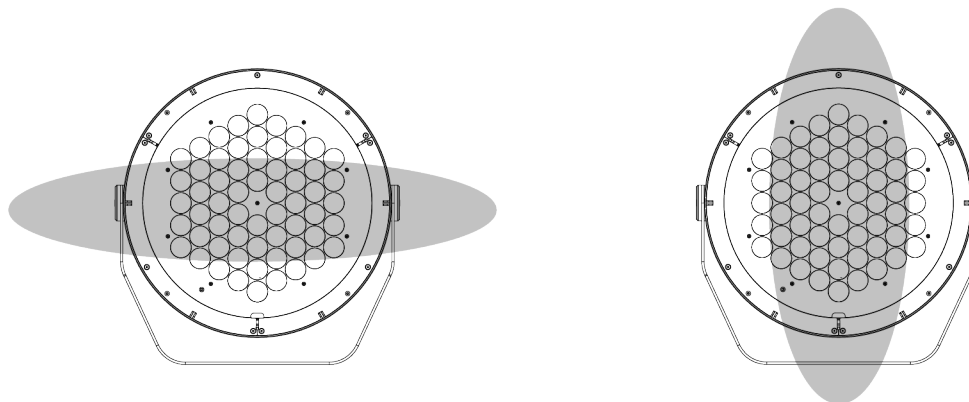

OPTIC ORIENTATION

Consult factory for availability of optional spreading diffusers.

HORIZONTAL MODE (Standard)

VERTICAL MODE (On Request)