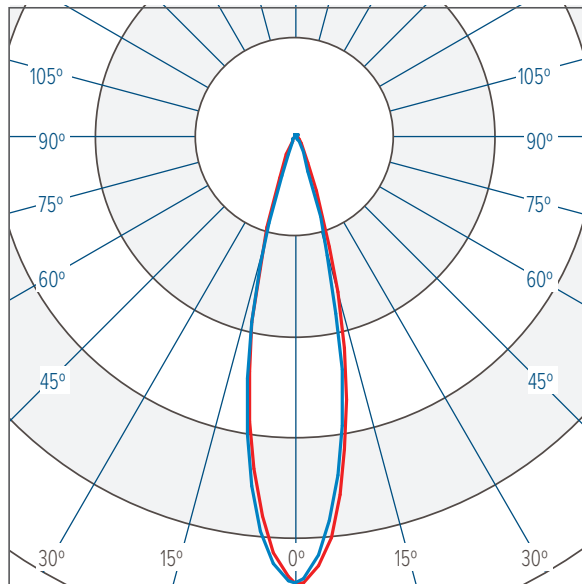

ELECTRICAL	POWER CONSUMPTION	95 Watts Maximum
	AMPERAGE	0.79 A @ 120VAC 0.34 A @ 277VAC
	CONTROL	DMX/RDM
	CABLE LENGTHS	S-Type Cable: 59" M-Type Cable: 19.7" C-Type Cable: 19.7"

PHOTOMETRIC	LED	Dynamic White (3000K to 6500K)
	# LEDES	14
	DELIVERED LUMEN OUTPUT	Up to 8054 Lumens
	EFFICACY	Up to 85 Lumens per Watt
	LUMEN MAINTENANCE	L70 > 50,000 Hours
	# DISTRIBUTIONS	4
	LIGHT CONTROL ACCESSORIES	Visor, Snoot
	COLOR RENDERING INDEX	> 80 (Consult factory for availability of custom CRI options.)

LIGHT DISTRIBUTIONS	DISTRIBUTION	BEAM ANGLE	LUMENS	EFFICACY	MAX. CANDELA
	SPOT	7°	8054	85	310200
	NARROW	12°	7841	83	117842
	MEDIUM	24°	7493	79	40323
	WIDE	43°	7265	76	13384

Values based on full output.

Consult factory for availability of optional spreading diffusers.

HORIZONTAL MODE (Standard)

VERTICAL MODE (On Request)

PHOTOMETRICS

**SPOT 7°**

CBCP 310200 @ 8054 lumens

— Horizontal  
— Vertical

**NARROW 12°**

CBCP 117842 @ 7841 lumens

— Horizontal  
— Vertical

**MEDIUM 24°**

CBCP 40323 @ 7493 lumens

— Horizontal  
— Vertical

**WIDE 43°**

CBCP 13384 @ 7265 lumens

— Horizontal  
— Vertical