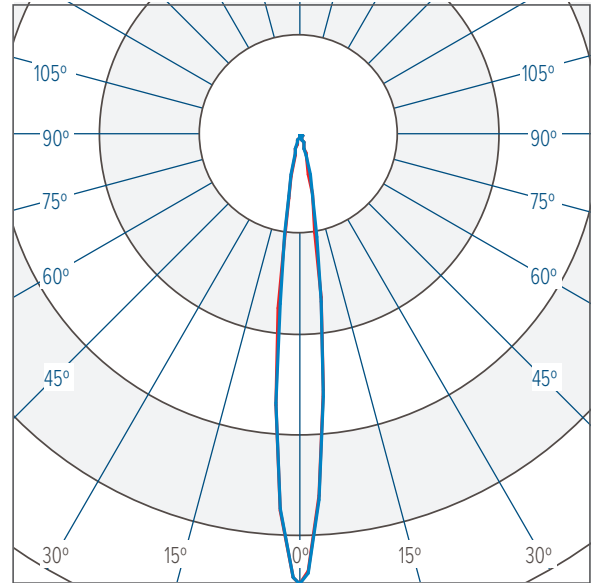

ELECTRICAL	POWER CONSUMPTION	95 Watts Maximum
	AMPERAGE	0.79 A @ 120VAC 0.34 A @ 277VAC
	CONTROL	DMX/RDM
	CABLE LENGTHS	S-Type Cable: 59" M-Type Cable: 19.7" C-Type Cable: 19.7"

PHOTOMETRIC	LED	Dynamic White (3000K to 6500K)
	# LEDES	14
	DELIVERED LUMEN OUTPUT	Up to 8054 Lumens
	EFFICACY	Up to 85 Lumens per Watt
	LUMEN MAINTENANCE	L70 > 50,000 Hours
	# DISTRIBUTIONS	4
	LIGHT CONTROL ACCESSORIES	Visor, Snoot
	COLOR RENDERING INDEX	> 80 (Consult factory for availability of custom CRI options.)

LIGHT DISTRIBUTIONS	DISTRIBUTION	BEAM ANGLE	LUMENS	EFFICACY	MAX. CANDELA
	SPOT	7°	8054	85	310200
	NARROW	12°	7841	83	117842
	MEDIUM	24°	7493	79	40323
	WIDE	43°	7265	76	13384

Values based on full output.

Consult factory for availability of optional spreading diffusers.

HORIZONTAL MODE (Standard)

VERTICAL MODE (On Request)

PHOTOMETRICS

**SPOT 7°**

CBCP 310200 @ 8054 lumens

— Horizontal  
— Vertical

**NARROW 12°**

CBCP 117842 @ 7841 lumens

— Horizontal  
— Vertical

**MEDIUM 24°**

CBCP 40323 @ 7493 lumens

— Horizontal  
— Vertical

**WIDE 43°**

CBCP 13384 @ 7265 lumens

— Horizontal  
— Vertical