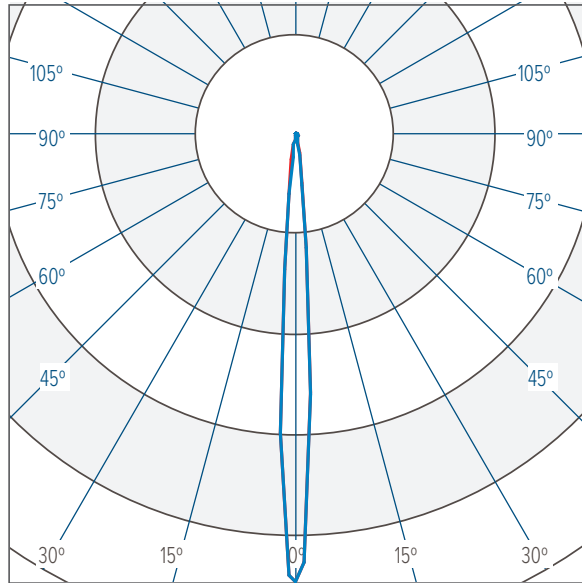

ELECTRICAL	POWER CONSUMPTION	95 Watts Maximum
	AMPERAGE	0.79 A @ 120VAC 0.34 A @ 277VAC
	CONTROL	DMX/RDM
	CABLE LENGTHS	S-Type Cable: 59" M-Type Cable: 19.7" C-Type Cable: 19.7"

PHOTOMETRIC	LED	Dynamic White (3000K to 6500K)
	# LEDES	14
	DELIVERED LUMEN OUTPUT	Up to 8054 Lumens
	EFFICACY	Up to 85 Lumens per Watt
	LUMEN MAINTENANCE	L70 > 50,000 Hours
	# DISTRIBUTIONS	4
	LIGHT CONTROL ACCESSORIES	Visor, Snoot
	COLOR RENDERING INDEX	> 80 (Consult factory for availability of custom CRI options.)

LIGHT DISTRIBUTIONS	DISTRIBUTION	BEAM ANGLE	LUMENS	EFFICACY	MAX. CANDELA
	SPOT	7°	8054	85	310200
	NARROW	12°	7841	83	117842
	MEDIUM	24°	7493	79	40323
	WIDE	43°	7265	76	13384

Values based on full output.

Consult factory for availability of optional spreading diffusers.

HORIZONTAL MODE (Standard)

VERTICAL MODE (On Request)

PHOTOMETRICS

**SPOT 7°**

CBCP 310200 @ 8054 lumens

— Horizontal  
— Vertical

**NARROW 12°**

CBCP 117842 @ 7841 lumens

— Horizontal  
— Vertical

**MEDIUM 24°**

CBCP 40323 @ 7493 lumens

— Horizontal  
— Vertical

**WIDE 43°**

CBCP 13384 @ 7265 lumens

— Horizontal  
— Vertical