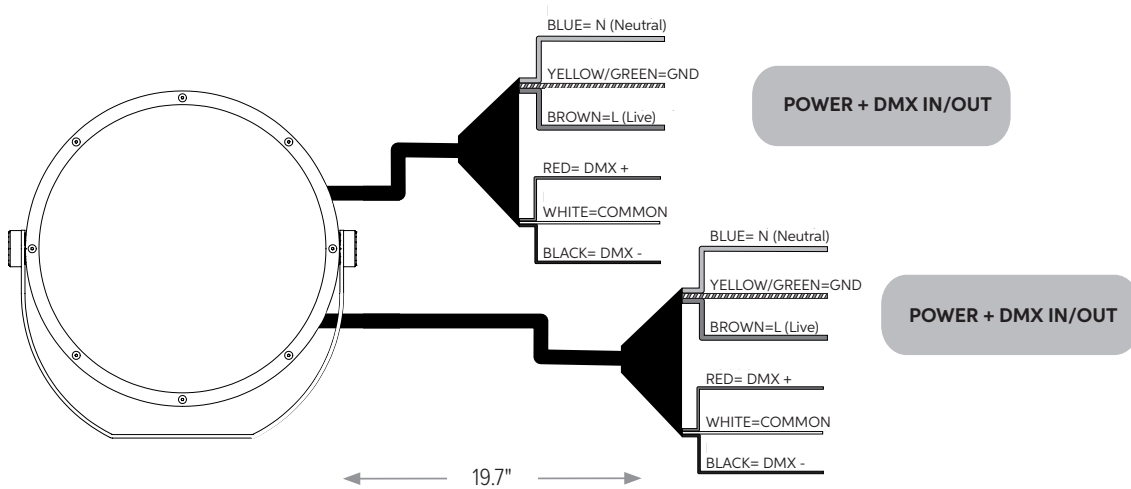

ELECTRICAL	POWER CONSUMPTION	95 Watts Maximum
	AMPERAGE	0.79 A @ 120VAC 0.34 A @ 277VAC
	CONTROL	DMX/RDM
	CABLE LENGTHS	S-Type Cable: 59" M-Type Cable: 19.7" C-Type Cable: 19.7"

PHOTOMETRIC	LED	Dynamic White (3000K to 6500K)
	# LEDES	14
	DELIVERED LUMEN OUTPUT	Up to 8054 Lumens
	EFFICACY	Up to 85 Lumens per Watt
	LUMEN MAINTENANCE	L70 > 50,000 Hours
	# DISTRIBUTIONS	4
	LIGHT CONTROL ACCESSORIES	Visor, Snoot
	COLOR RENDERING INDEX	> 80 (Consult factory for availability of custom CRI options.)

ACCESSORIES

AL8010-XX\*  
Visor

AL8012-XX\*  
Snoot

AL81321  
Infrared Configuration Remote

*Note: Unless an RDM compatible control is used, the AL1321 Infrared Configuration Remote must be ordered.*

**\*XX- ACCESSORY FINISHES**

- AG Anthracite Grey
- BL Black
- SG Griven Silver Grey
- WH White
- CC Custom RAL Color

CONNECTIONS

"S" Type Cable (Power In, DMX In, DMX Out)

"M" Type Cable (Monocable Without Connectors)

"C" Type Cable (Monocable With Connectors)