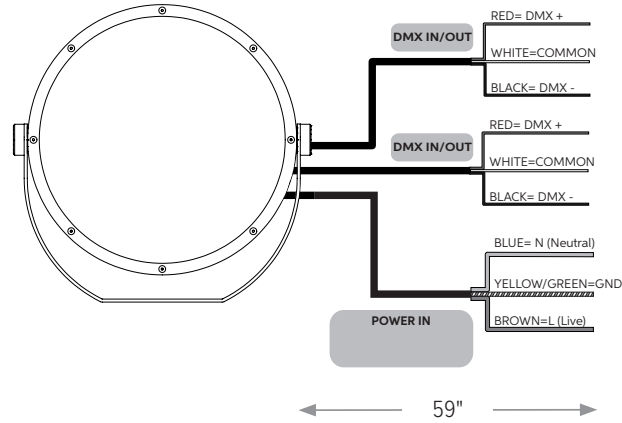

ELECTRICAL	POWER CONSUMPTION	95 Watts Maximum
	AMPERAGE	0.79 A @ 120VAC 0.34 A @ 277VAC
	CONTROL	DMX/RDM
	CABLE LENGTHS	S-Type Cable: 59" M-Type Cable: 19.7" C-Type Cable: 19.7"

PHOTOMETRIC	LED	Dynamic White (3000K to 6500K)
	# LEDES	14
	DELIVERED LUMEN OUTPUT	Up to 8054 Lumens
	EFFICACY	Up to 85 Lumens per Watt
	LUMEN MAINTENANCE	L70 > 50,000 Hours
	# DISTRIBUTIONS	4
	LIGHT CONTROL ACCESSORIES	Visor, Snoot
	COLOR RENDERING INDEX	> 80 (Consult factory for availability of custom CRI options.)

LIGHT DISTRIBUTIONS	DISTRIBUTION	BEAM ANGLE	LUMENS	EFFICACY	MAX. CANDELA
	SPOT	7°	8054	85	310200
	NARROW	12°	7841	83	117842
	MEDIUM	24°	7493	79	40323
	WIDE	43°	7265	76	13384

Values based on full output.

ACCESSORIES

AL8010-XX\*  
Visor

AL8012-XX\*  
Snoot

AL81321  
Infrared Configuration Remote

*Note: Unless an RDM compatible control is used, the AL1321 Infrared Configuration Remote must be ordered.*

**\*XX- ACCESSORY FINISHES**

- AG Anthracite Grey
- BL Black
- SG Griven Silver Grey
- WH White
- CC Custom RAL Color

CONNECTIONS

"S" Type Cable (Power In, DMX In, DMX Out)

"M" Type Cable (Monocable Without Connectors)

"C" Type Cable (Monocable With Connectors)