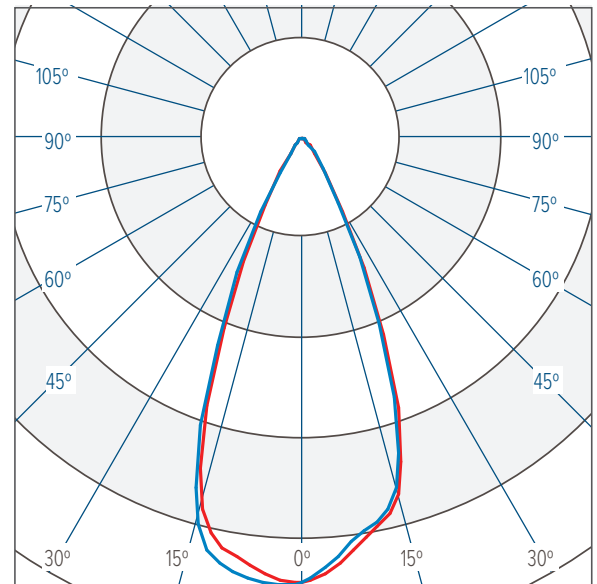

ELECTRICAL	POWER CONSUMPTION	95 Watts Maximum
	AMPERAGE	0.79 A @ 120VAC 0.34 A @ 277VAC
	CONTROL	DMX/RDM
	CABLE LENGTHS	S-Type Cable: 59" M-Type Cable: 19.7" C-Type Cable: 19.7"

PHOTOMETRIC	LED	Dynamic White (3000K to 6500K)
	# LEDES	14
	DELIVERED LUMEN OUTPUT	Up to 8054 Lumens
	EFFICACY	Up to 85 Lumens per Watt
	LUMEN MAINTENANCE	L70 > 50,000 Hours
	# DISTRIBUTIONS	4
	LIGHT CONTROL ACCESSORIES	Visor, Snoot
	COLOR RENDERING INDEX	> 80 (Consult factory for availability of custom CRI options.)

LIGHT DISTRIBUTIONS	DISTRIBUTION	BEAM ANGLE	LUMENS	EFFICACY	MAX. CANDELA
	SPOT	7°	8054	85	310200
	NARROW	12°	7841	83	117842
	MEDIUM	24°	7493	79	40323
	WIDE	43°	7265	76	13384

Values based on full output.

Consult factory for availability of optional spreading diffusers.

HORIZONTAL MODE (Standard)

VERTICAL MODE (On Request)

PHOTOMETRICS

**SPOT 7°**

CBCP 310200 @ 8054 lumens

— Horizontal  
— Vertical

**NARROW 12°**

CBCP 117842 @ 7841 lumens

— Horizontal  
— Vertical

**MEDIUM 24°**

CBCP 40323 @ 7493 lumens

— Horizontal  
— Vertical

**WIDE 43°**

CBCP 13384 @ 7265 lumens

— Horizontal  
— Vertical