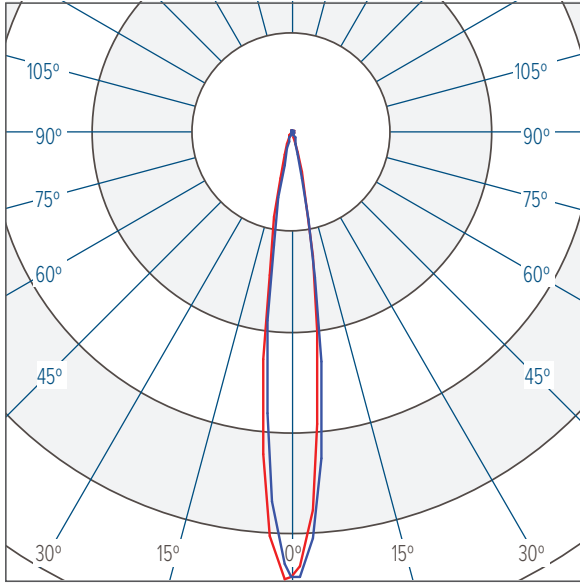

NARROW 14°

CBCP 5514 @ 413 lumens

— Horizontal
— Vertical

MEDIUM 23°

CBCP 1519 @ 329 lumens

— Horizontal
— Vertical

WIDE 35°

CBCP 808 @ 336 lumens