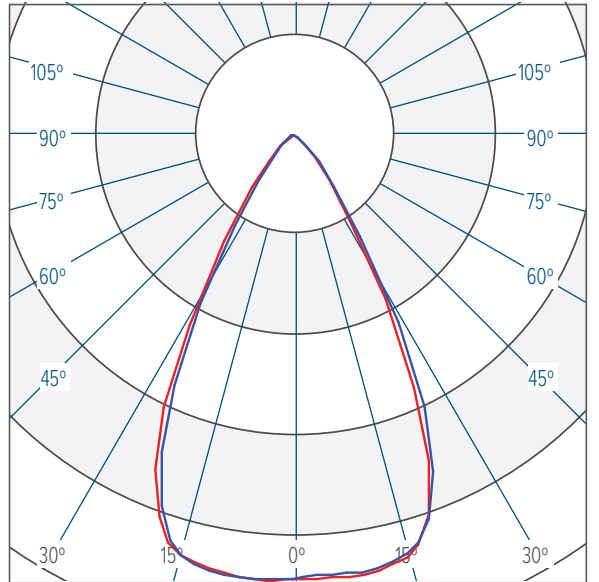

EXTRA WIDE 56°

CBCP 217 @ 183 lumens

— Horizontal
— Vertical