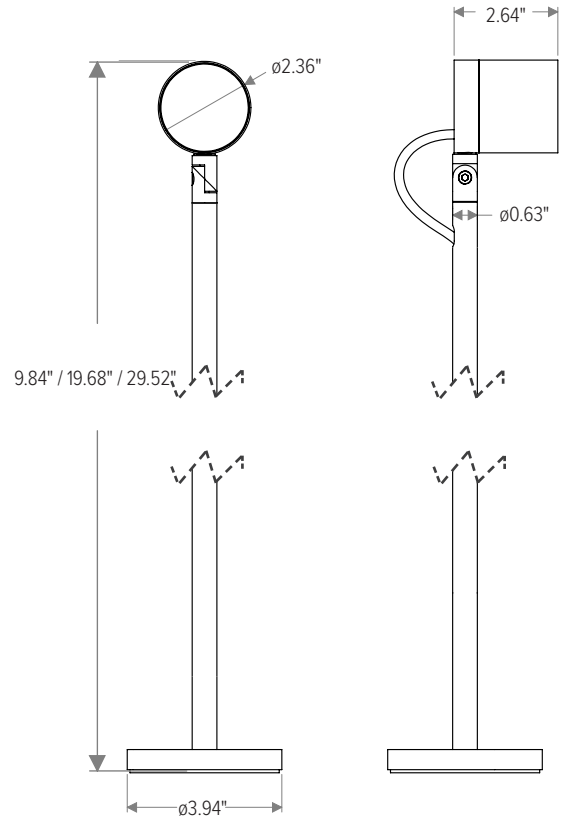

ELECTRICAL	POWER	9 Watts		
	CURRENT	0.08 amps at 120 volts 0.03 amps at 277 volts		
	CONTROL	DMX/RDM		
	CABLE	Power & DMX Cable Without Connectors		
	CABLE LENGTH	39.3"		

PHOTOMETRIC	LED	Dynamic White (3000K-6500K)	RGBW 3000K	RGBW 4000K
	DELIVERED LUMEN OUTPUT	up to 413 lumens	up to 222 lumens	up to 242 lumens
	EFFICACY	up to 46 lumens per watt	up to 25 lumens per watt	up to 27 lumens per watt
	LUMEN MAINTENANCE	L70 > 100,000 Hours at 77°F*		
	LIGHT CONTROL ACCESSORIES	Snoot, Visor, Diffusers, Honeycomb Louvers Available		

LIGHT DISTRIBUTIONS	DISTRIBUTION	BEAM ANGLE	LUMENS	EFFICACY	MAX. CANDELA
	DYNAMIC WHITE				
	Narrow	14°	413	46	5514
	Medium	23°	329	37	1519
	Wide	35°	336	37	808
	Extra Wide	56°	339	38	402
RGBW 3000K					
	Narrow	14°	222	25	2964
	Medium	23°	178	20	822
	Wide	35°	181	20	435
	Extra Wide	56°	183	20	217
RGBW 4000K					
	Narrow	14°	242	27	3225
	Medium	23°	193	21	892
	Wide	35°	197	22	473
	Extra Wide	56°	199	22	236

DIMENSIONS

All dimensions are shown in inches unless otherwise noted.

Moon Bollard with Brass Swivel or One-Tone Finish

Moon Bollard with Lockable Head

MOUNTING

ACCESSORIES

NOTE: Accessories are ordered and shipped separately from luminaire for field installation.