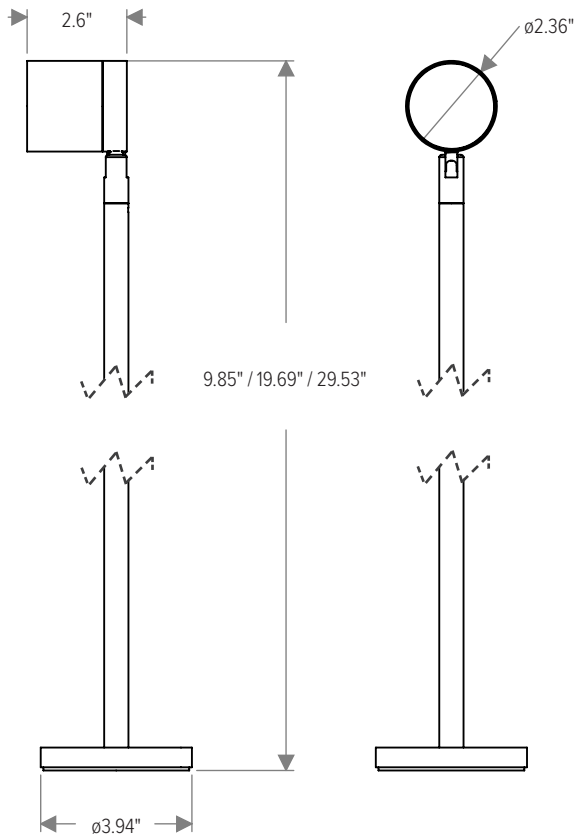

ELECTRICAL	POWER	9 Watts		
	CURRENT	0.08 amps at 120 volts 0.03 amps at 277 volts		
	CONTROL	DMX/RDM		
	CABLE	Power & DMX Cable Without Connectors		
	CABLE LENGTH	39.3"		

PHOTOMETRIC	LED	Dynamic White (3000K-6500K)	RGBW 3000K	RGBW 4000K
	DELIVERED LUMEN OUTPUT	up to 413 lumens	up to 222 lumens	up to 242 lumens
	EFFICACY	up to 46 lumens per watt	up to 25 lumens per watt	up to 27 lumens per watt
	LUMEN MAINTENANCE	L70 > 100,000 Hours at 77°F*		
	LIGHT CONTROL ACCESSORIES	Snoot, Visor, Diffusers, Honeycomb Louvers Available		

LIGHT DISTRIBUTIONS	DISTRIBUTION	BEAM ANGLE	LUMENS	EFFICACY	MAX. CANDELA
	DYNAMIC WHITE				
	Narrow	14°	413	46	5514
	Medium	23°	329	37	1519
	Wide	35°	336	37	808
	Extra Wide	56°	339	38	402
RGBW 3000K					
	Narrow	14°	222	25	2964
	Medium	23°	178	20	822
	Wide	35°	181	20	435
	Extra Wide	56°	183	20	217
RGBW 4000K					
	Narrow	14°	242	27	3225
	Medium	23°	193	21	892
	Wide	35°	197	22	473
	Extra Wide	56°	199	22	236

DIMENSIONS

All dimensions are shown in inches unless otherwise noted.

Moon Bollard with Brass Swivel or One-Tone Finish

Moon Bollard with Lockable Head

MOUNTING

ACCESSORIES

NOTE: Accessories are ordered and shipped separately from luminaire for field installation.