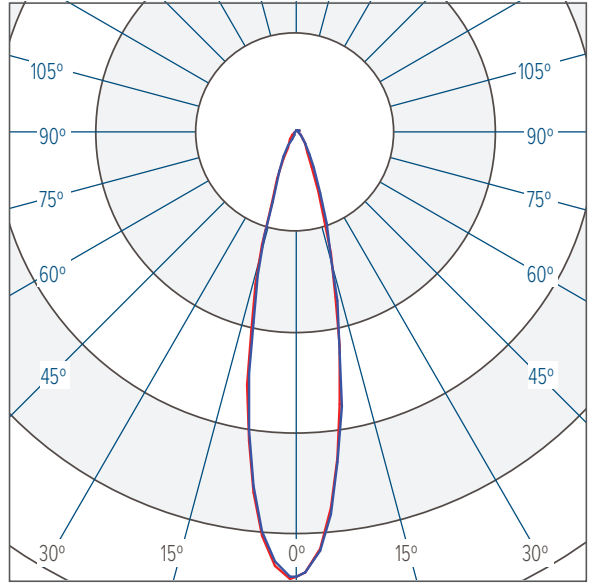

NARROW 14°

CBCP 5514 @ 413 lumens

— Horizontal
— Vertical

MEDIUM 23°

CBCP 1519 @ 329 lumens

— Horizontal
— Vertical

WIDE 35°

CBCP 808 @ 336 lumens