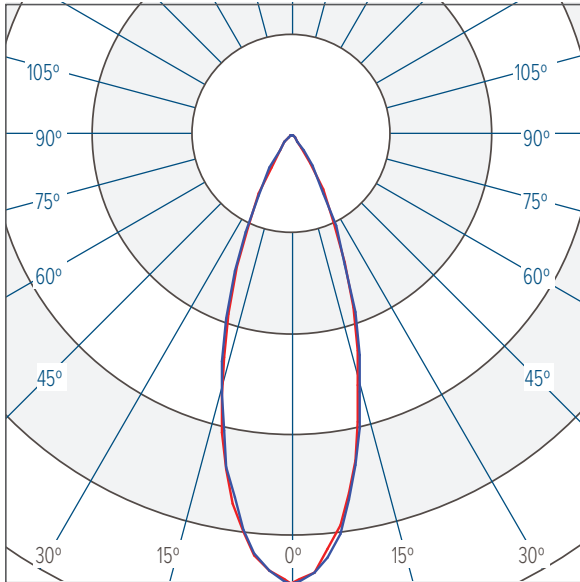

LIGHT DISTRIBUTIONS	DISTRIBUTION	BEAM ANGLE	LUMENS	EFFICACY	MAX. CANDELA
	DYNAMIC WHITE				
	Narrow	14°	413	46	5514
	Medium	23°	329	37	1519
	Wide	35°	336	37	808
	Extra Wide	56°	339	38	402
RGBW 3000K					
	Narrow	14°	222	25	2964
	Medium	23°	178	20	822
	Wide	35°	181	20	435
	Extra Wide	56°	183	20	217
RGBW 4000K					
	Narrow	14°	242	27	3225
	Medium	23°	193	21	892
	Wide	35°	197	22	473
	Extra Wide	56°	199	22	236

NARROW 14°

CBCP 5514 @ 413 lumens

— Horizontal
— Vertical

MEDIUM 23°

CBCP 1519 @ 329 lumens

— Horizontal
— Vertical

WIDE 35°

CBCP 808 @ 336 lumens

— Horizontal
— Vertical

EXTRA WIDE 56°

CBCP 217 @ 183 lumens

— Horizontal
— Vertical

RGBW DMX MODES			
MODE	CHANNEL	FUNCTION	VALUE
Mode 4 Channel- "RGBW 4CH"			
#1	1	0-100% Red	0-255
	2	0-100% Green	0-255
	3	0-100% Blue	0-255
	4	0-100% White	0-255
Mode 5 Channel- "RGBW 5CH"			
#2	1	0-100% Red	0-255
	2	0-100% Green	0-255
	3	0-100% Blue	0-255
	4	0-100% White	0-255
	5	0-100% Dimmer	0-255
Mode 6 Channel- "RGBW 6CH"			
#3	1	0-100% Red	0-255
	2	0-100% Green	0-255
	3	0-100% Blue	0-255
	4	0-100% White	0-255
	5	0-100% Dimmer	0-255
	6	No Strobe	0-5
		0-100% Strobe	6-250
100% Strobe	251-255		
Mode 4 Channel- "RGBW MIX"			
#4	1	0-100% Red	0-255
	2	0-100% Green	0-255
	3	0-100% Blue	0-255
	4	0-100% Calibrated White (affects RGB channels)	0-255
DYNAMIC WHITE DMX MODES			
MODE	CHANNEL	FUNCTION	VALUE
Mode 2 Channel- "Dynamic White 2CH"			
#1	1	Warm White 100% / Cold White 0%	0-003
		Warm White 100% / Cold White 0%-100%	004-122
		Warm White 100% / Cold White 100%	123-132
		Warm White 100%-0% / Cold White 100%	133-251
	Warm White 0% / Cold White 100%	252-255	
2	Dimmer 0-100%	0-255	
Mode 2 Channel- "Separate White 2CH"			
#2	1	0%-100% Warm White	0-255
	2	0%-100% Cold White	0-255