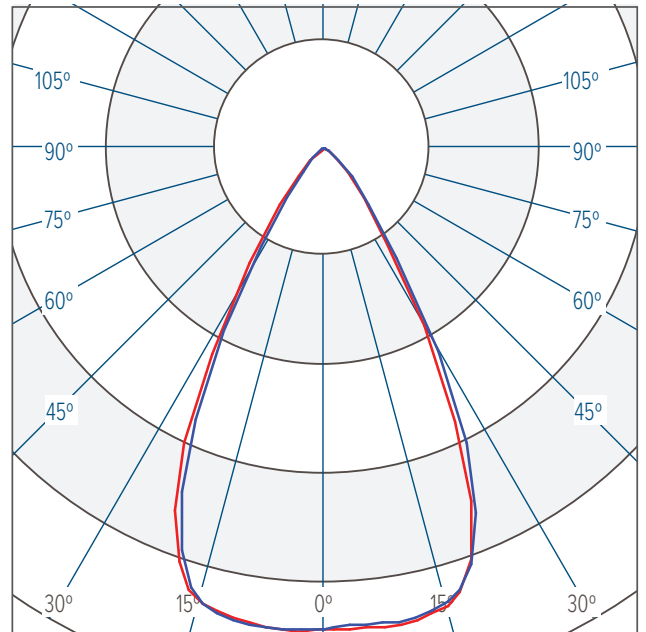

EXTRA-WIDE 56°

CBCP 403 / 339 lumens

Horizontal
Vertical