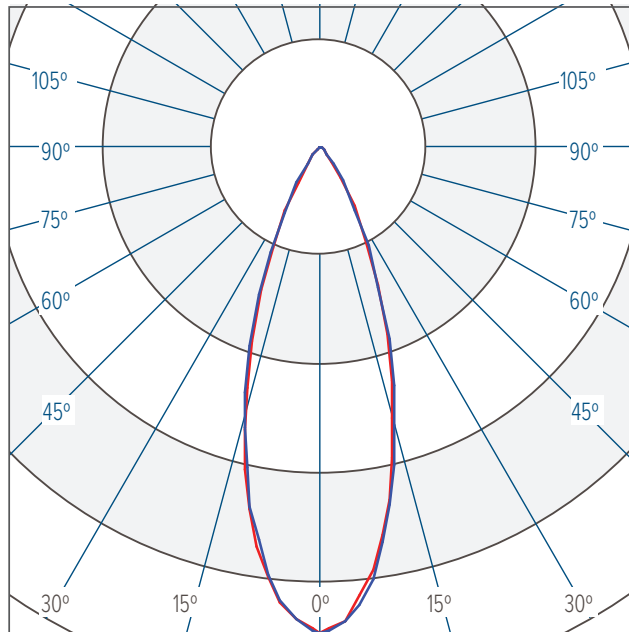

WIDE 35°

CBCP 811 / 336 lumens

Horizontal
Vertical