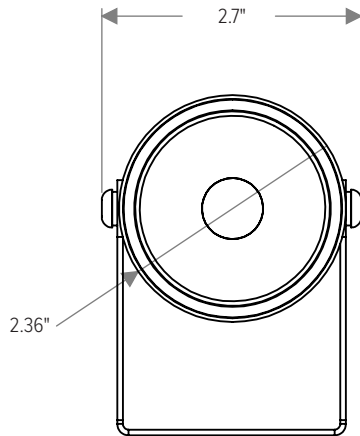

LIGHT DISTRIBUTIONS	CCT	DATA	DISTRIBUTION / BEAM ANGLE			
			Narrow	Medium	Wide	Extra-Wide
			14°	23°	35°	56°
RGBW 3000K	LUMENS	213	170	173	175	
	EFFICACY	25	20	21	21	
	MAX. CANDELA	2854	793	417	208	
RGBW 4000K	LUMENS	242	193	197	199	
	EFFICACY	29	23	23	24	
	MAX. CANDELA	3243	901	474	237	
DYNAMIC WHITE	LUMENS	413	329	336	339	
	EFFICACY	46	37	37	38	
	MAX. CANDELA	5544	1534	811	403	

DIMENSIONS

All dimensions are shown in inches unless otherwise noted.

PHOTOMETRICS

NOTE: Values shown below reflect Dynamic White CCT.

For RGBW 3000K, apply a 0.52 prorate factor. For RGBW 4000K, apply a 0.59 prorate factor.