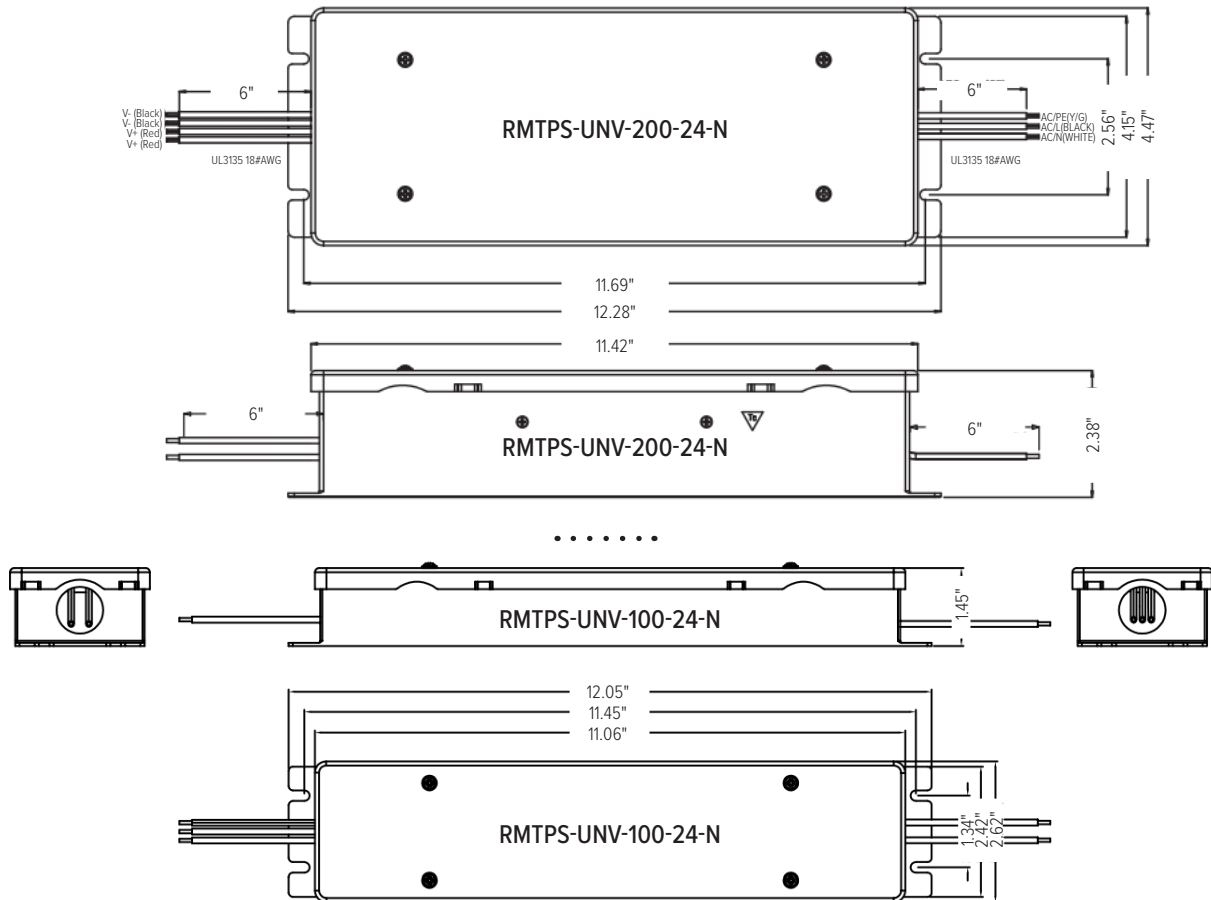

Horizontal
Vertical

EXTRA-WIDE 56°

CBCP 403 / 339 lumens

Horizontal
Vertical

ACCESSORIES (continued)

REMOTE POWER SUPPLY (Required, Ordered Separately)

MODEL

RMTPS-UNV-200-24-N

Remote Power Supply for Moon Marine Dynamic White/RGBW; Powers and Controls 1 to 36 Luminaires
Enclosure Dimensions: 12.28" L x 4.47" W x 2.38" H
200 Watts; Dual Channel (100 Watts per Channel)
24 Volts
On/Off Control
Universal Input Voltage Range: 90 to 305 VAC
Input Frequency Range: 47 to 63Hz
Efficiency at Full Load: 80%
Power Factor at Full Load: >0.9
Operating Ambient Temperature: -40°C to 60°C
IP68 Rated

RMTPS-UNV-100-24-N

Remote Power Supply for Moon Marine Dynamic White/RGBW; Powers and Controls 1 to 18 Luminaires
Enclosure Dimensions: 12.05" L x 2.62" W x 1.45" H
100 Watts; Single Channel
24 Volts
On/Off Control
Universal Input Voltage Range: 100 to 277 VAC
Input Frequency Range: 50 to 60Hz
Efficiency at Full Load: 92%
Power Factor at Full Load: >0.9
Operating Ambient Temperature: -40°C to 60°C
IP68 Rated