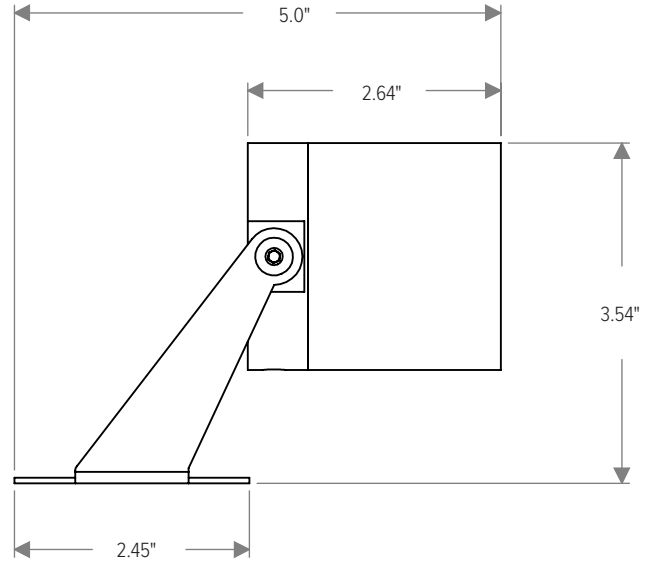

DIMENSIONS

All dimensions are shown in inches unless otherwise noted.