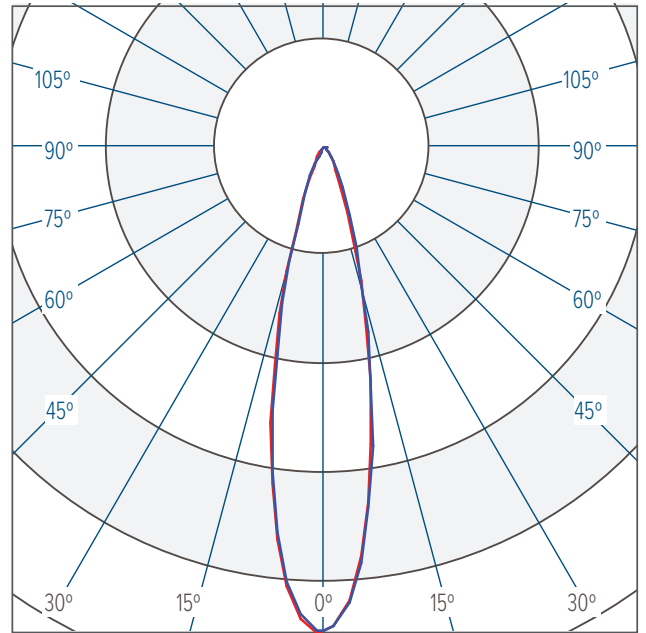

LIGHT DISTRIBUTIONS	CCT	DATA	DISTRIBUTION / BEAM ANGLE			
			Narrow	Medium	Wide	Extra-Wide
			14°	23°	35°	56°
RGBW 3000K	LUMENS	213	170	173	175	
	EFFICACY	25	20	21	21	
	MAX. CANDELA	2854	793	417	208	
RGBW 4000K	LUMENS	242	193	197	199	
	EFFICACY	29	23	23	24	
	MAX. CANDELA	3243	901	474	237	
DYNAMIC WHITE	LUMENS	413	329	336	339	
	EFFICACY	46	37	37	38	
	MAX. CANDELA	5544	1534	811	403	

DIMENSIONS

All dimensions are shown in inches unless otherwise noted.

PHOTOMETRICS

NOTE: Values shown below reflect Dynamic White CCT.

For RGBW 3000K, apply a 0.52 prorate factor. For RGBW 4000K, apply a 0.59 prorate factor.

NARROW 14°

CBCP 5544 / 413 lumens

Horizontal
Vertical

MEDIUM 23°

CBCP 1534 / 329 lumens

Horizontal
Vertical

WIDE 35°

CBCP 811 / 336 lumens