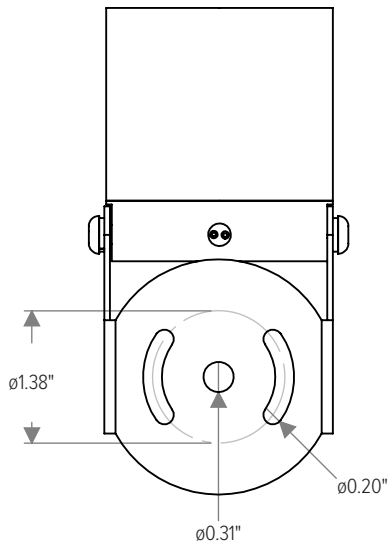

LIGHT DISTRIBUTIONS	CCT	DATA	DISTRIBUTION / BEAM ANGLE			
			Narrow	Medium	Wide	Extra-Wide
			14°	23°	35°	56°
RGBW 3000K	LUMENS	213	170	173	175	
	EFFICACY	25	20	21	21	
	MAX. CANDELA	2854	793	417	208	
RGBW 4000K	LUMENS	242	193	197	199	
	EFFICACY	29	23	23	24	
	MAX. CANDELA	3243	901	474	237	
DYNAMIC WHITE	LUMENS	413	329	336	339	
	EFFICACY	46	37	37	38	
	MAX. CANDELA	5544	1534	811	403	

DIMENSIONS

All dimensions are shown in inches unless otherwise noted.

PHOTOMETRICS

NOTE: Values shown below reflect Dynamic White CCT.

For RGBW 3000K, apply a 0.52 prorate factor. For RGBW 4000K, apply a 0.59 prorate factor.