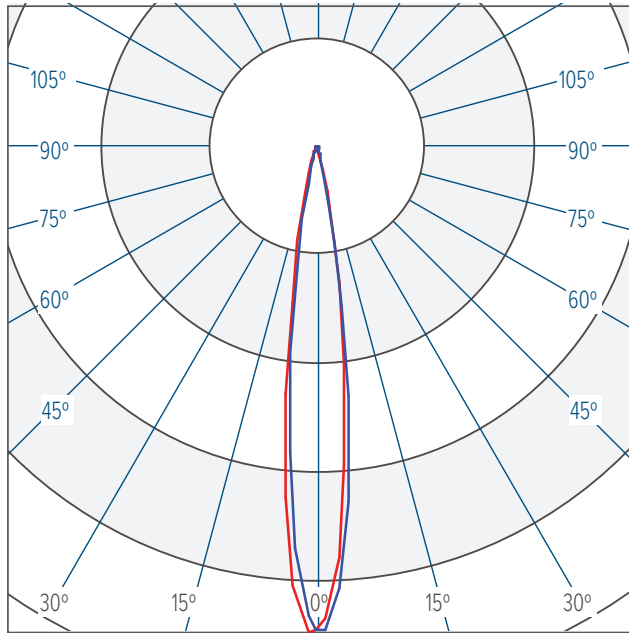

LIGHT DISTRIBUTIONS	CCT	DATA	DISTRIBUTION / BEAM ANGLE			
			Narrow	Medium	Wide	Extra-Wide
			14°	23°	35°	56°
RGBW 3000K	LUMENS	213	170	173	175	
	EFFICACY	25	20	21	21	
	MAX. CANDELA	2854	793	417	208	
RGBW 4000K	LUMENS	242	193	197	199	
	EFFICACY	29	23	23	24	
	MAX. CANDELA	3243	901	474	237	
DYNAMIC WHITE	LUMENS	413	329	336	339	
	EFFICACY	46	37	37	38	
	MAX. CANDELA	5544	1534	811	403	

DIMENSIONS

All dimensions are shown in inches unless otherwise noted.

PHOTOMETRICS

NOTE: Values shown below reflect Dynamic White CCT.

For RGBW 3000K, apply a 0.52 prorate factor. For RGBW 4000K, apply a 0.59 prorate factor.

NARROW 14°

CBCP 5544 / 413 lumens

Horizontal
Vertical

MEDIUM 23°

CBCP 1534 / 329 lumens

Horizontal
Vertical

WIDE 35°

CBCP 811 / 336 lumens