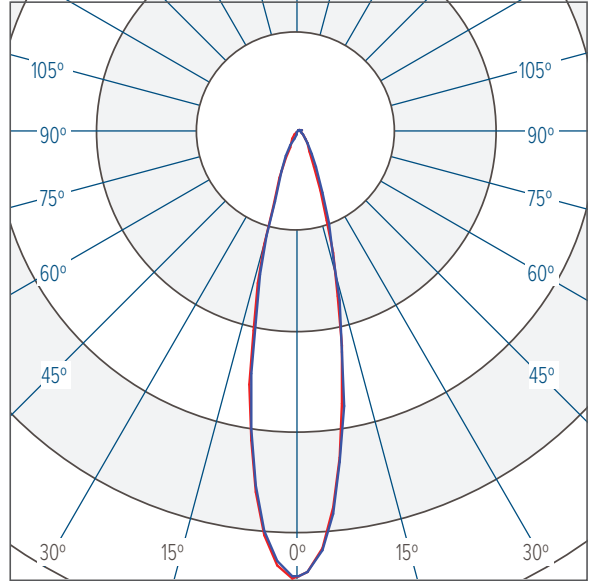

MEDIUM 23°

CBCP 776 / 168 lumens

— Horizontal
— Vertical