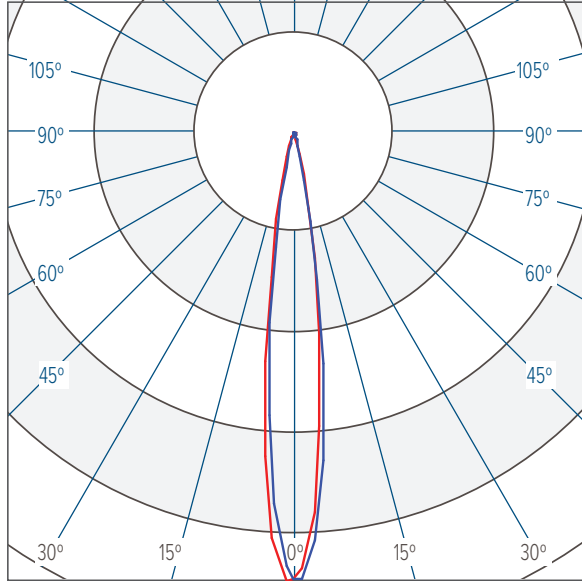

## PHOTOMETRICS- CANDELA DISTRIBUTION

NOTE: Values shown below reflect Dynamic White CCT.

For RGBW 3000K, apply a 0.55 prorate factor. For RGBW 4000K, apply a 0.63 prorate factor.

### NARROW 14°

CBCP 2817 / 211 lumens

— Horizontal  
— Vertical