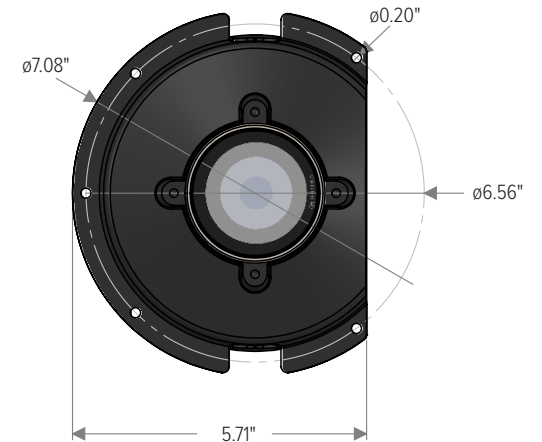

## DIMENSIONS

All dimensions are shown in inches unless otherwise noted.

*Moon Recessed - Heavy Duty Trim*

*Moon Recessed - Standard Trim*

*Moon Recessed - Trimless*

For installation instructions, see separate "Installation Instructions" document.