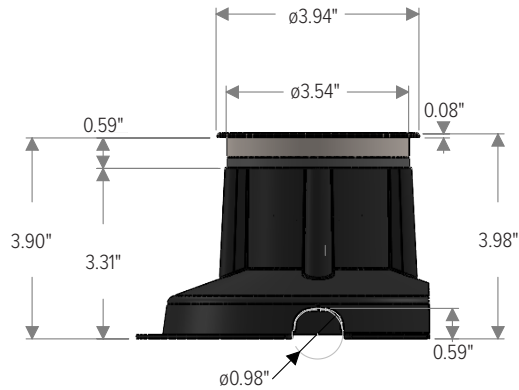

## DIMENSIONS

All dimensions are shown in inches unless otherwise noted.

*Moon Recessed - Heavy Duty Trim*

*Moon Recessed - Standard Trim*

*Moon Recessed - Trimless*

For installation instructions, see separate "Installation Instructions" document.