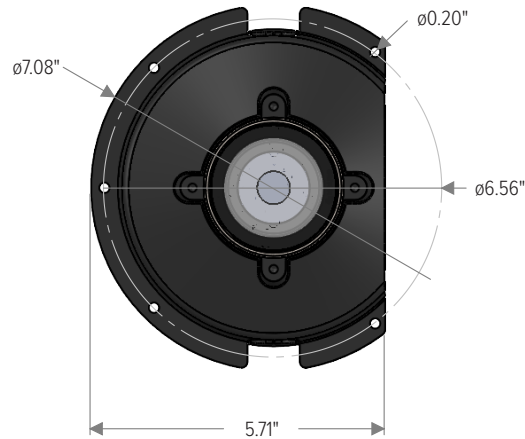

## DIMENSIONS

All dimensions are shown in inches unless otherwise noted.

*Moon Recessed - Heavy Duty Trim*

*Moon Recessed - Standard Trim*

*Moon Recessed - Trimless*

For installation instructions, see separate "Installation Instructions" document.