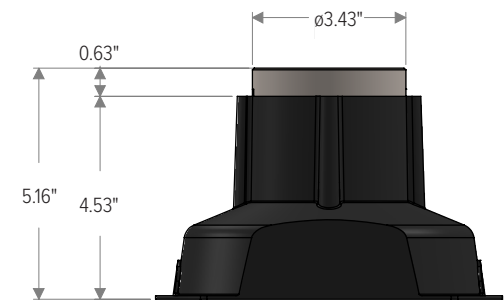

## DIMENSIONS

All dimensions are shown in inches unless otherwise noted.

*Moon Recessed Adjustable - Heavy Duty Trim*

*Moon Recessed Adjustable - Standard Trim*

*Moon Recessed Adjustable - Trimless*

For installation instructions, see separate "Installation Instructions" document.