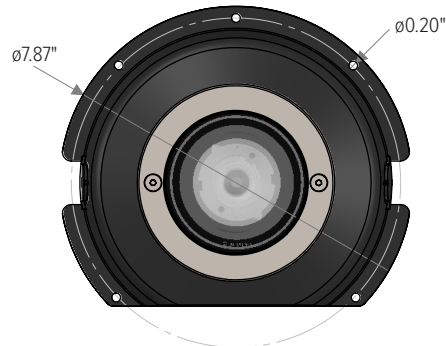

## DIMENSIONS

All dimensions are shown in inches unless otherwise noted.

*Moon Recessed Adjustable - Heavy Duty Trim*

*Moon Recessed Adjustable - Standard Trim*

*Moon Recessed Adjustable - Trimless*

For installation instructions, see separate "Installation Instructions" document.