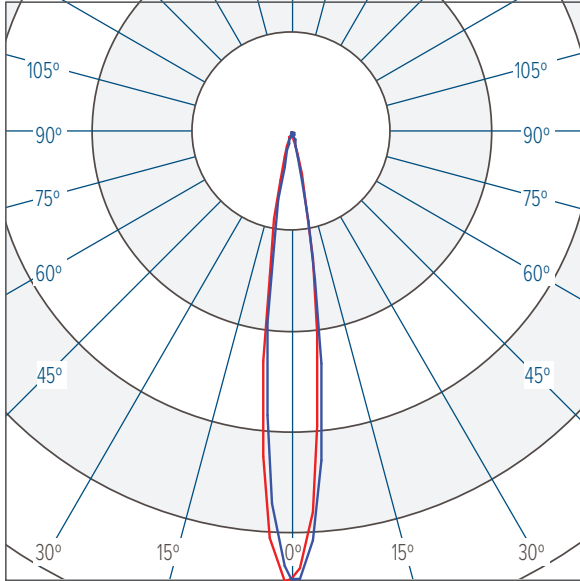

## PHOTOMETRICS- CANDELA DISTRIBUTION

NOTE: Values shown below reflect Dynamic White CCT.

For RGBW 3000K, apply a 0.55 prorate factor. For RGBW 4000K, apply a 0.63 prorate factor.

### NARROW 14°

CBCP 2817 / 211 lumens

Horizontal  
Vertical