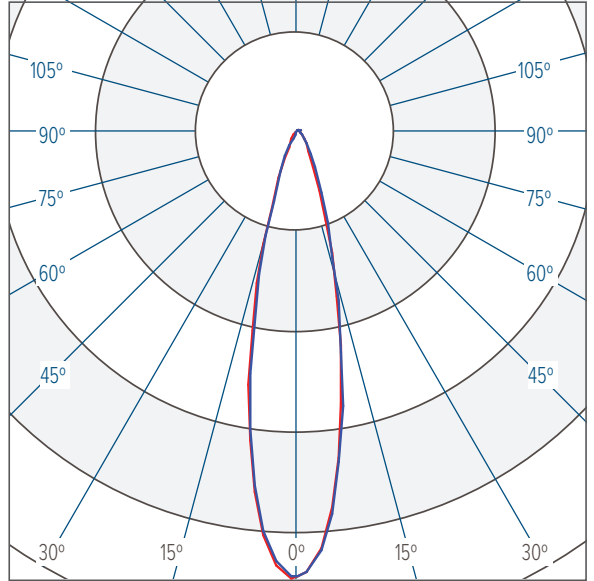

MEDIUM 23°

CBCP 776 / 168 lumens

Horizontal
Vertical