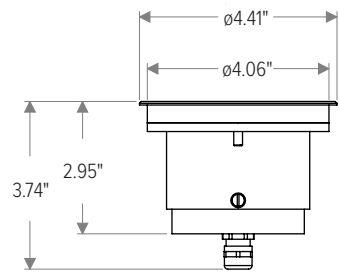

## DIMENSIONS

All dimensions are shown in inches unless otherwise noted.

*Moon Recessed Adjustable - Heavy Duty Trim*

*Moon Recessed Adjustable - Standard Trim*

*Moon Recessed Adjustable - Trimless*

For installation instructions, see separate "Installation Instructions" document.