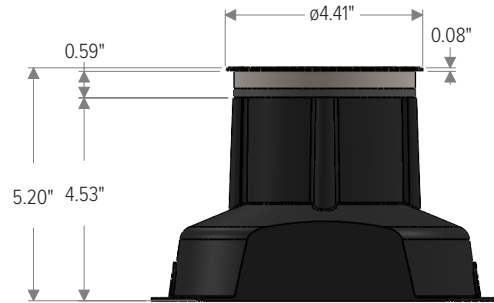

## DIMENSIONS

All dimensions are shown in inches unless otherwise noted.

*Moon Recessed Adjustable - Heavy Duty Trim*

*Moon Recessed Adjustable - Standard Trim*

*Moon Recessed Adjustable - Trimless*

For installation instructions, see separate "Installation Instructions" document.