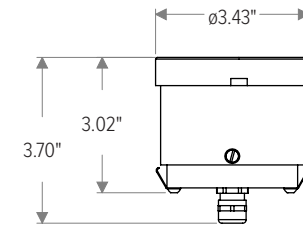

## DIMENSIONS

All dimensions are shown in inches unless otherwise noted.

*Moon Recessed Adjustable - Heavy Duty Trim*

*Moon Recessed Adjustable - Standard Trim*

*Moon Recessed Adjustable - Trimless*

For installation instructions, see separate "Installation Instructions" document.