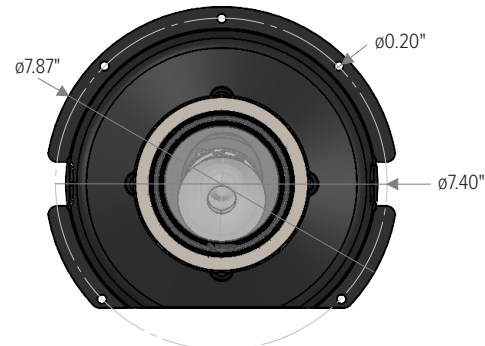

## DIMENSIONS

All dimensions are shown in inches unless otherwise noted.

*Moon Recessed Adjustable - Heavy Duty Trim*

*Moon Recessed Adjustable - Standard Trim*

*Moon Recessed Adjustable - Trimless*

For installation instructions, see separate "Installation Instructions" document.