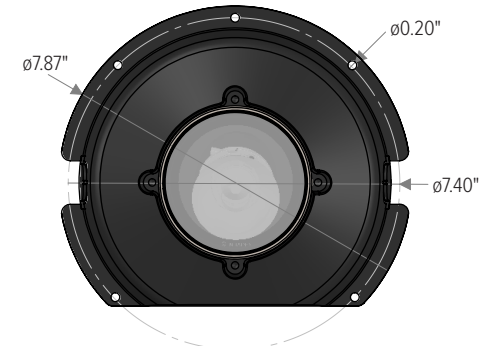

## DIMENSIONS

All dimensions are shown in inches unless otherwise noted.

*Moon Recessed Adjustable - Heavy Duty Trim*

*Moon Recessed Adjustable - Standard Trim*

*Moon Recessed Adjustable - Trimless*

For installation instructions, see separate "Installation Instructions" document.