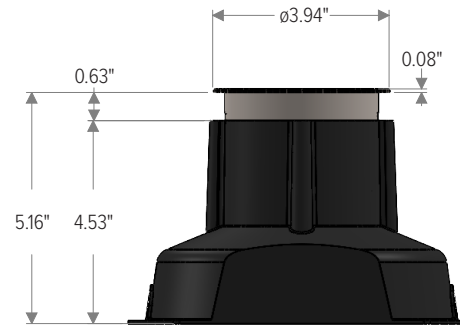

## DIMENSIONS

All dimensions are shown in inches unless otherwise noted.

*Moon Recessed Adjustable - Heavy Duty Trim*

*Moon Recessed Adjustable - Standard Trim*

*Moon Recessed Adjustable - Trimless*

For installation instructions, see separate "Installation Instructions" document.