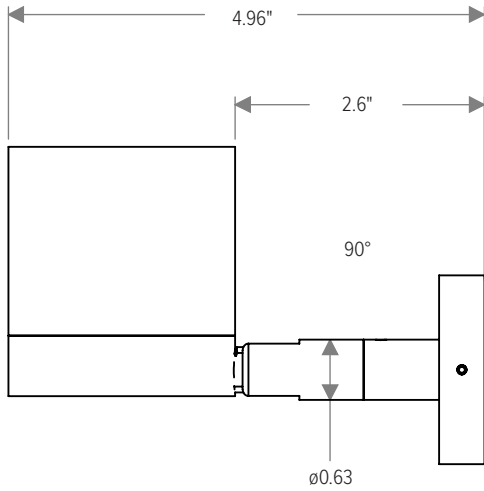

MOON SURFACE

Dynamic White | RGBW

DIMENSIONS

All dimensions are shown in inches unless otherwise noted.

Moon Surface with Brass Swivel or One-Tone Finish

Moon Surface with Lockable Head

MOUNTING

ACCESSORIES