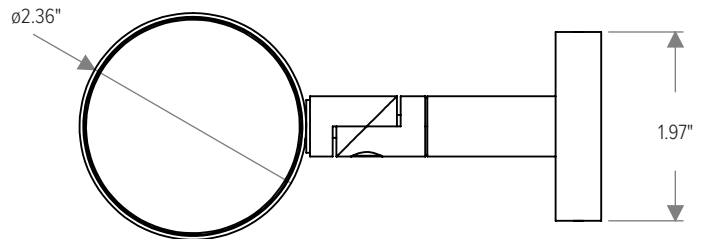

LIGHT DISTRIBUTIONS	DISTRIBUTION	BEAM ANGLE	LUMENS	EFFICACY	MAX. CANDELA
	DYNAMIC WHITE				
	Narrow	14°	413	46	5514
	Medium	23°	329	37	1519
	Wide	35°	336	37	808
	Extra Wide	56°	339	38	402
RGBW 3000K					
	Narrow	14°	222	25	2964
	Medium	23°	178	20	822
	Wide	35°	181	20	435
	Extra Wide	56°	183	20	217
RGBW 4000K					
	Narrow	14°	242	27	3225
	Medium	23°	193	21	892
	Wide	35°	197	22	473
	Extra Wide	56°	199	22	236

MOON SURFACE

Dynamic White | RGBW

DIMENSIONS

All dimensions are shown in inches unless otherwise noted.

Moon Surface with Brass Swivel or One-Tone Finish

Moon Surface with Lockable Head

MOUNTING

ACCESSORIES