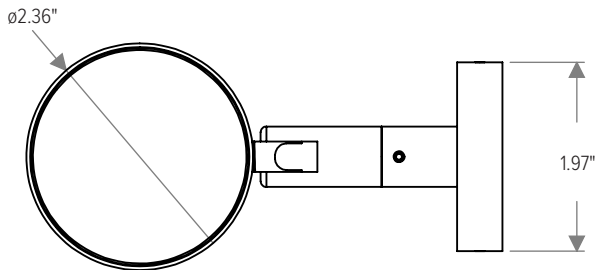

MOON SURFACE

Dynamic White | RGBW

DIMENSIONS

All dimensions are shown in inches unless otherwise noted.

Moon Surface with Brass Swivel or One-Tone Finish

Moon Surface with Lockable Head

MOUNTING

ACCESSORIES