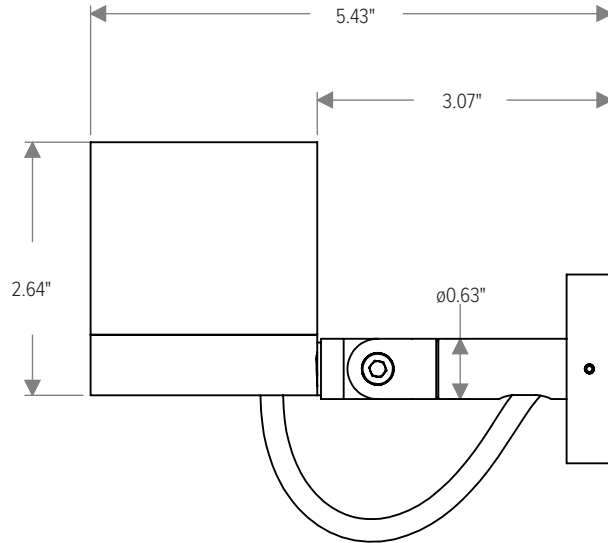

MOON SURFACE

Dynamic White | RGBW

DIMENSIONS

All dimensions are shown in inches unless otherwise noted.

Moon Surface with Brass Swivel or One-Tone Finish

Moon Surface with Lockable Head

MOUNTING

ACCESSORIES