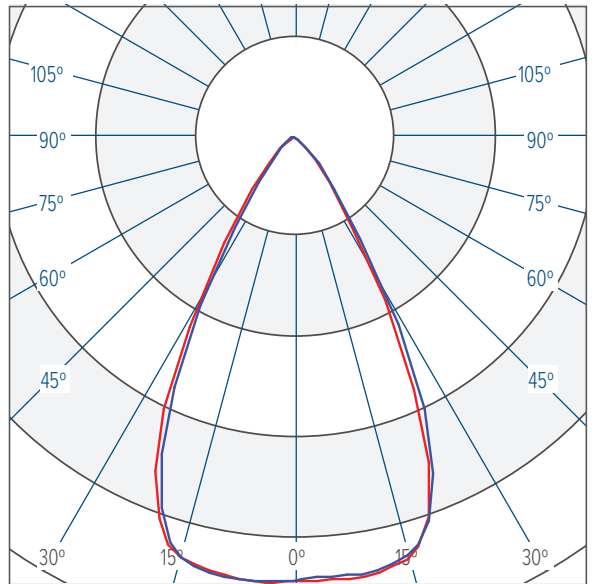

EXTRA WIDE 56°

CBCP 217 @ 183 lumens

— Horizontal
— Vertical