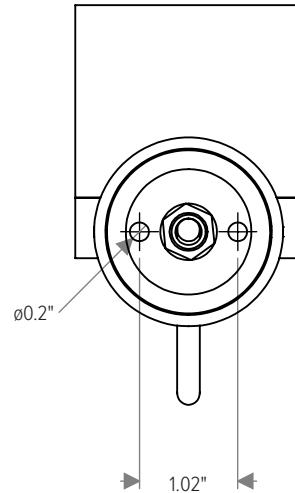

MOON SURFACE

Dynamic White | RGBW

DIMENSIONS

All dimensions are shown in inches unless otherwise noted.

Moon Surface with Brass Swivel or One-Tone Finish

Moon Surface with Lockable Head

MOUNTING

ACCESSORIES