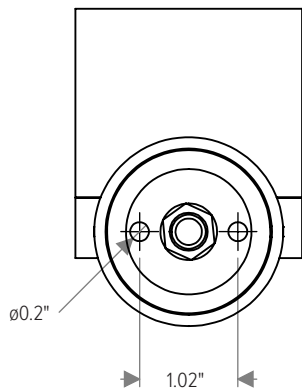

MOON SURFACE

Dynamic White | RGBW

DIMENSIONS

All dimensions are shown in inches unless otherwise noted.

Moon Surface with Brass Swivel or One-Tone Finish

Moon Surface with Lockable Head

MOUNTING

ACCESSORIES