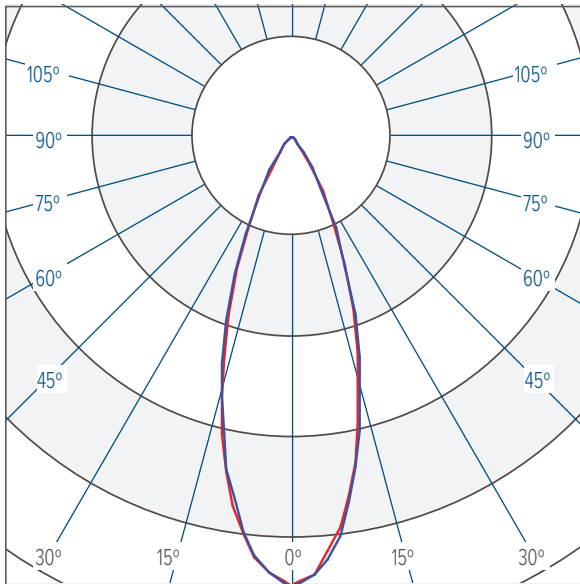

PHOTOMETRICS

NOTE: Values shown below reflect Dynamic White CCT.

For RGBW 3000K, apply a 0.54 prorate factor. For RGBW 4000K, apply a 0.59 prorate factor.

NARROW 14°

CBCP 5514 @ 413 lumens

— Horizontal
— Vertical

MEDIUM 23°

CBCP 1519 @ 329 lumens

— Horizontal
— Vertical

WIDE 35°

CBCP 808 @ 336 lumens

— Horizontal
— Vertical

EXTRA WIDE 56°

CBCP 217 @ 183 lumens