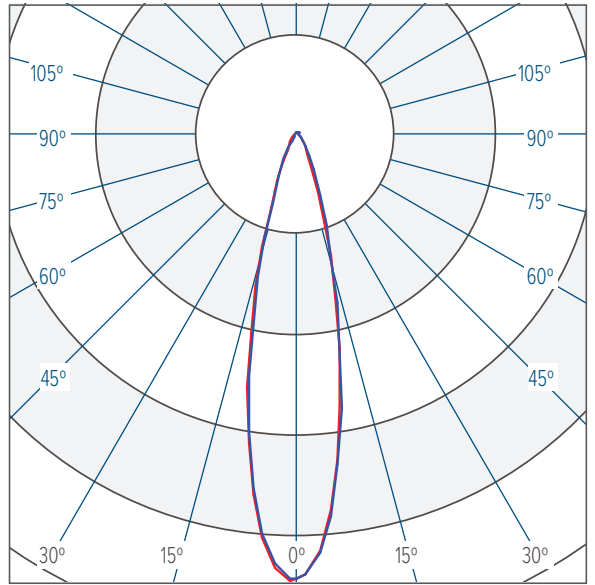

PHOTOMETRICS

NOTE: Values shown below reflect Dynamic White CCT.

For RGBW 3000K, apply a 0.54 prorate factor. For RGBW 4000K, apply a 0.59 prorate factor.

NARROW 14°

CBCP 5514 @ 413 lumens

— Horizontal
— Vertical

MEDIUM 23°

CBCP 1519 @ 329 lumens

— Horizontal
— Vertical

WIDE 35°

CBCP 808 @ 336 lumens

— Horizontal
— Vertical

EXTRA WIDE 56°

CBCP 217 @ 183 lumens