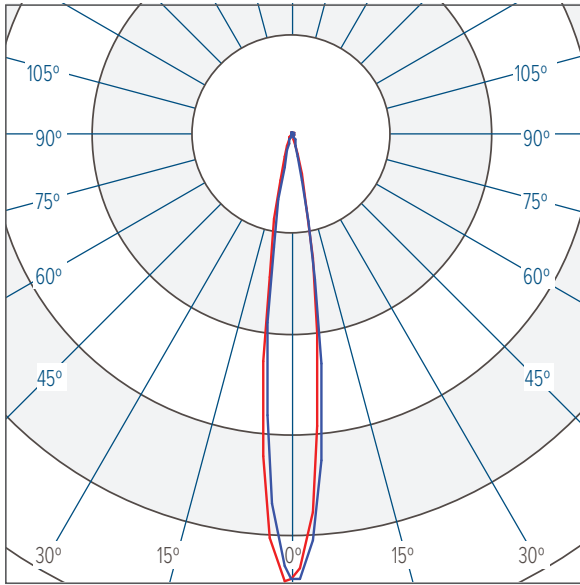

PHOTOMETRICS

NOTE: Values shown below reflect Dynamic White CCT.

For RGBW 3000K, apply a 0.54 prorate factor. For RGBW 4000K, apply a 0.59 prorate factor.

NARROW 14°

CBCP 5514 @ 413 lumens

— Horizontal
— Vertical

MEDIUM 23°

CBCP 1519 @ 329 lumens

— Horizontal
— Vertical

WIDE 35°

CBCP 808 @ 336 lumens

— Horizontal
— Vertical

EXTRA WIDE 56°

CBCP 217 @ 183 lumens