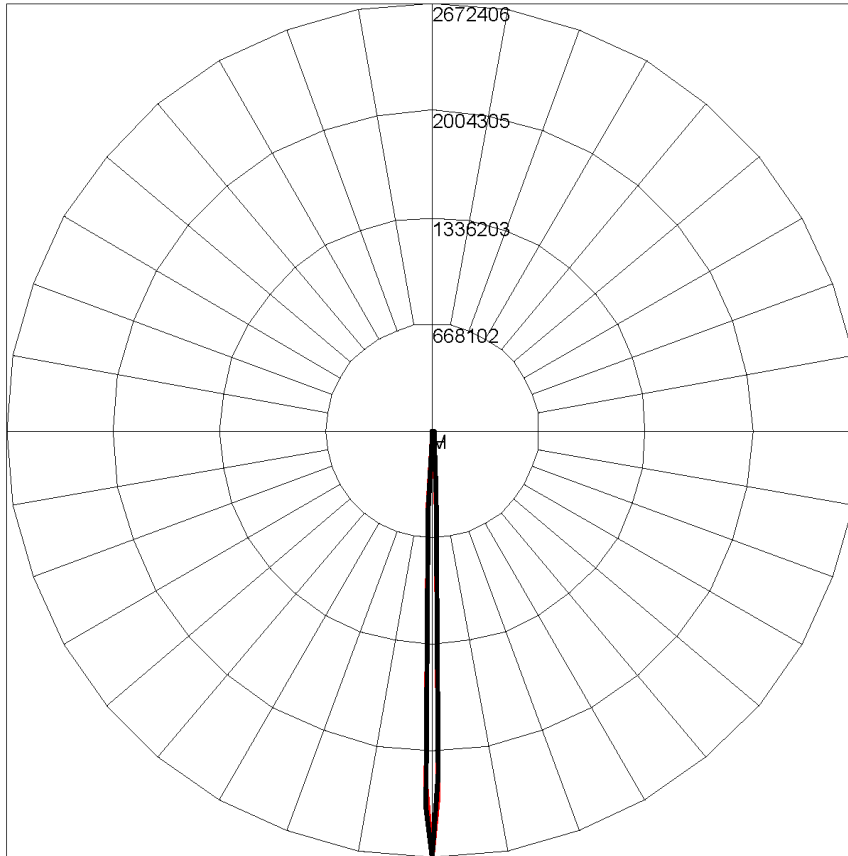

PHOTOMETRIC	LED	Dynamic White (2700K to 6500K)
	NUMBER OF LEDS	96 High- Power LEDs
	DRIVER LOCATION	Integral
	DELIVERED LUMEN OUTPUT	up to 19553 lumens
	EFFICACY	up to 68 lumens per watt
	LUMEN MAINTENANCE	L70 > 100,000 Hours at 77°F*
	LIGHT CONTROL ACCESSORIES	Snoot Available

DIMENSIONS

All dimensions are shown in inches unless otherwise noted.

ACCESSORIES

NOTE: Accessories are ordered and shipped separately from luminaire for field installation.

-XX* indicates a painted accessory. See bottom of page for painted accessory ordering information.

ULTRA SPOT 3.2°

Maximum Candela = 2672406 / 19553 Lumens

Maximum Candela = 2672406.25 Located At Horizontal Angle = 0, Vertical Angle = 0
H - Horizontal Axial Candela
V - Vertical Axial Candela

CONNECTIONS