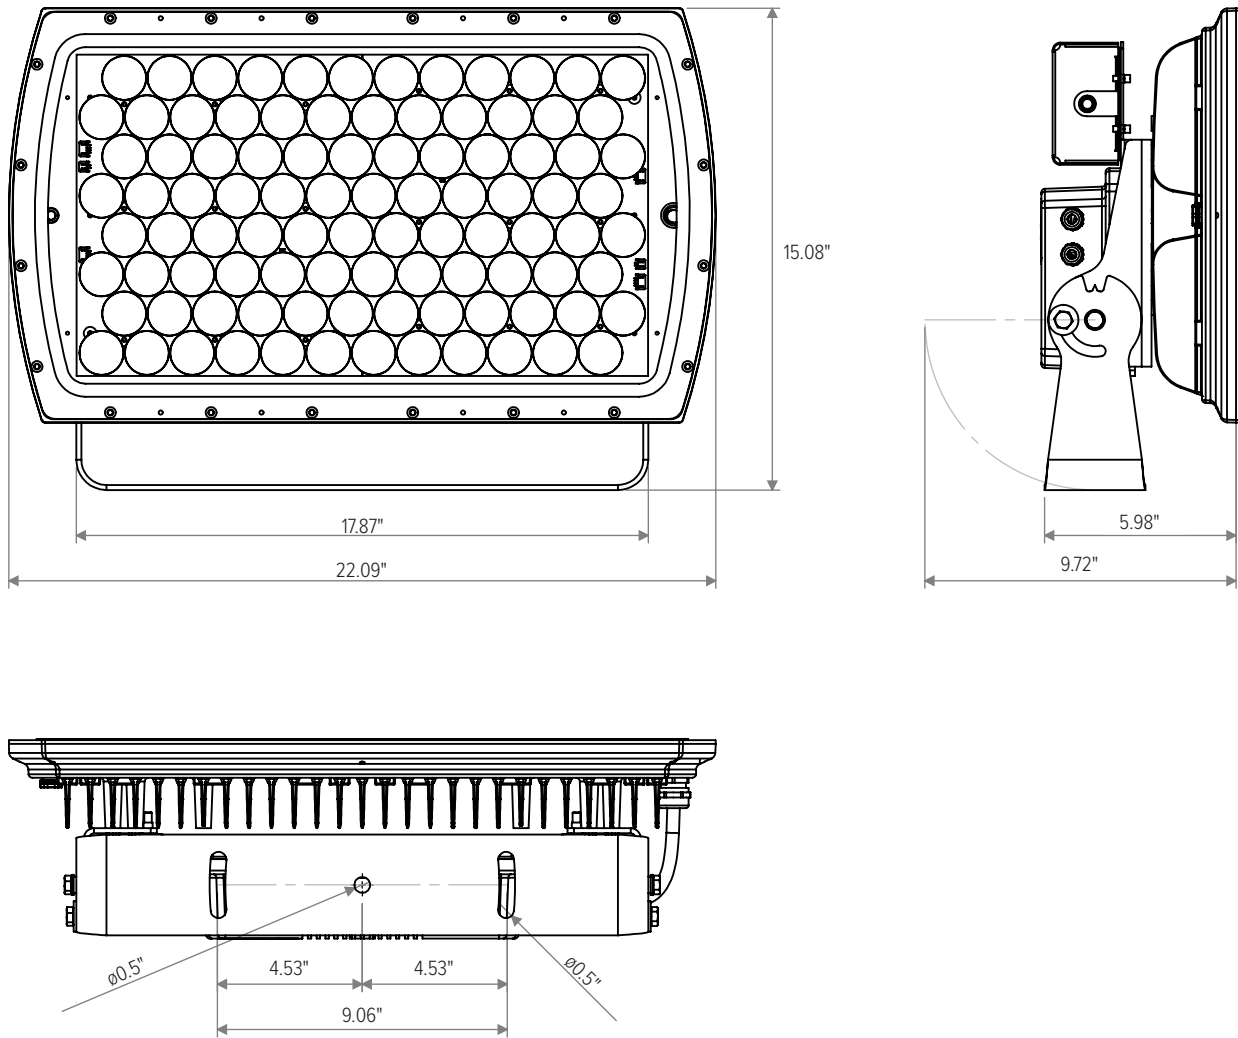

*Consult factory for availability of other optical options.

See Page 4 for ordering information of available accessories.

		ONYX XQ
PHYSICAL	HOUSING	Die-Cast Aluminum with Scratch Resistant Finish
	MOUNTING	Steel Mounting Yoke
	LENS	Clear Tempered Glass
	DIMENSIONS	22.09" L x 5.98" W x 15.08" H
	WEIGHT	39 Pounds
	OPERATING TEMPERATURE	-40°F to 122°F (-40°C to 50°C)

PHOTOMETRIC	LED	Dynamic White (2700K to 6500K)
	NUMBER OF LEDS	96 High- Power LEDs
	DRIVER LOCATION	Integral
	DELIVERED LUMEN OUTPUT	up to 19553 lumens
	EFFICACY	up to 68 lumens per watt
	LUMEN MAINTENANCE	L70 > 100,000 Hours at 77°F*
	LIGHT CONTROL ACCESSORIES	Snoot Available

LIGHT DISTRIBUTIONS	DISTRIBUTION	BEAM ANGLE	LUMENS	EFFICACY	MAX. CANDELA
	Ultra-Spot	3.2°	19553	68	2672406
Values based on full output.					

CERTIFICATIONS	SAFETY	ETL Certified for Wet Locations
	INGRESS PROTECTION	IP67
	IMPACT RATING	IK10
	WARRANTY	Limited Five Year Warranty

DIMENSIONS

All dimensions are shown in inches unless otherwise noted.

ACCESSORIES

NOTE: Accessories are ordered and shipped separately from luminaire for field installation.

-XX* indicates a painted accessory. See bottom of page for painted accessory ordering information.