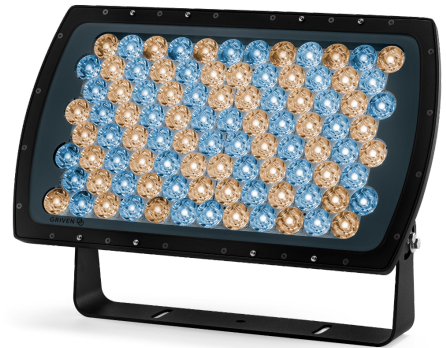

DESCRIPTION

ONYX XQ sets the standard for ultra-narrow beam floodlights where precise and uniform illumination at long distances is required. The award-winning luminaire combines 96 high power LEDs in Dynamic White with precision optics to produce a very narrow 3.2° beam. The LED driver is thermally isolated in a separate compartment for enhanced longevity. On-board control panel allows for stand-alone or master-satellite operation, as well as interface to external DMX controllers. Accessories for light control are available. All hardware is stainless steel.

Date: _____ Type: _____ Catalog Number: _____

Project Name: _____

ORDERING INFORMATION

LUMINAIRE							
MODEL	CCT	CONTROL	CABLE	VOLTAGE	OPTIC	FINISH	OPTION
OXXQ ONYX XQ	DW Dynamic White (2700K to 6500K)	DMX-RDM DMX/RDM	S Power in, DMX in, DMX out (59")	UNV 120-277V	US Ultra Spot 3.2°	AG Anthracite Gray	AST Anti-Saline Treatment
						BL Black	3G 3G Mounting Yoke
						SG Griven Silver Grey	
						WH White	
						CC Custom RAL Color	

*Consult factory for availability of other optical options.

See Page 4 for ordering information of available accessories.

		ONYX XQ
PHYSICAL	HOUSING	Die-Cast Aluminum with Scratch Resistant Finish
	MOUNTING	Steel Mounting Yoke
	LENS	Clear Tempered Glass
	DIMENSIONS	22.09" L x 5.98" W x 15.08" H
	WEIGHT	39 Pounds
	OPERATING TEMPERATURE	-40°F to 122°F (-40°C to 50°C)