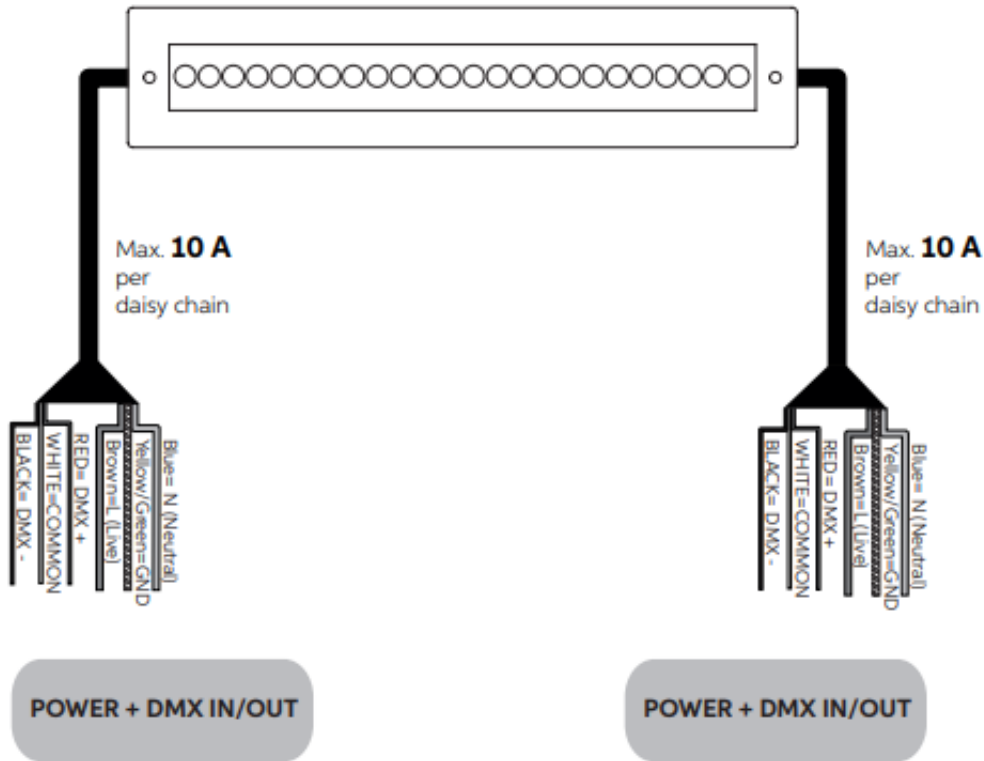

PARADE L RECESSED

Dynamic White

CONNECTIONS

CUSTOMIZE YOUR EXPERIENCE.

At Experience Brands, we believe every space deserves unique lighting elements. We proudly specialize in crafting solutions that reflect your personal vision. Our expert team is here to collaborate with you to design and implement customized features that elevate your environment.

Ready to Get Started? Email us at: DesignServices@exp-brands.com