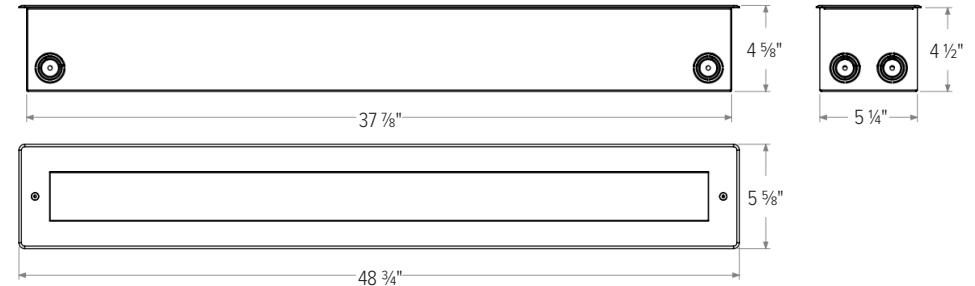

PARADE L3 RECESSED
Back Box Dimensions