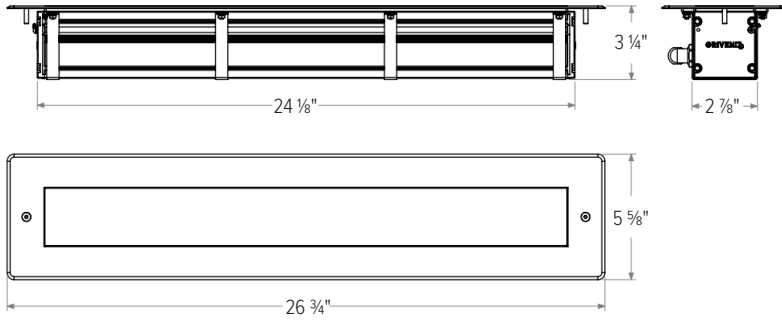

PARADE L RECESSED

Dynamic White

DIMENSIONS

All dimensions are shown in inches unless otherwise noted.

PARADE L2 RECESSED
Luminaire Dimensions

PARADE L2 RECESSED
Back Box Dimensions

PARADE L3 RECESSED
Luminaire Dimensions

PARADE L3 RECESSED
Back Box Dimensions

ACCESSORIES

NOTE: Accessories are ordered and shipped separately from luminaire for field installation.

IR-CONFIG-REMOTE
Infrared DMX Configuration Remote

PDL2R-RBB
Parade L2 Recessed Back Box