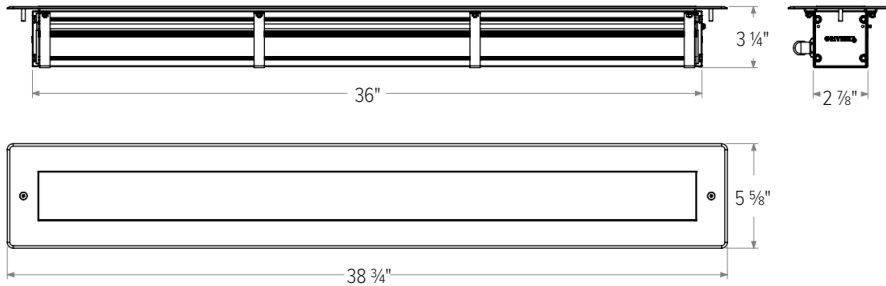

PARADE L RECESSED

Dynamic White

DIMENSIONS

All dimensions are shown in inches unless otherwise noted.

PARADE L2 RECESSED
Luminaire Dimensions

PARADE L2 RECESSED
Back Box Dimensions

PARADE L3 RECESSED
Luminaire Dimensions

PARADE L3 RECESSED
Back Box Dimensions

ACCESSORIES

NOTE: Accessories are ordered and shipped separately from luminaire for field installation.

IR-CONFIG-REMOTE
Infrared DMX Configuration Remote

PDL2R-RBB
Parade L2 Recessed Back Box