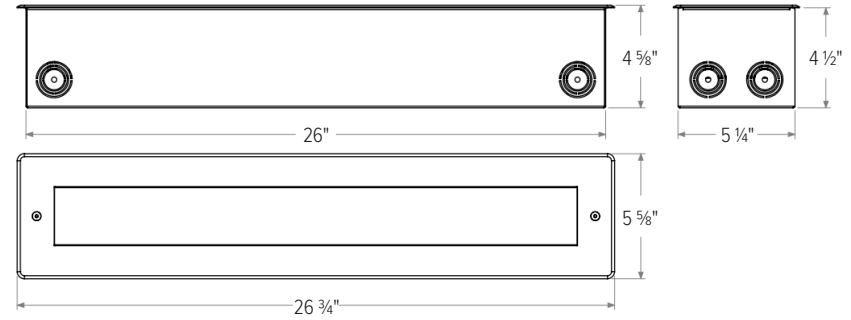

PARADE L RECESSED

Dynamic White

DIMENSIONS

All dimensions are shown in inches unless otherwise noted.

PARADE L2 RECESSED
Luminaire Dimensions

PARADE L2 RECESSED
Back Box Dimensions

PARADE L3 RECESSED
Luminaire Dimensions