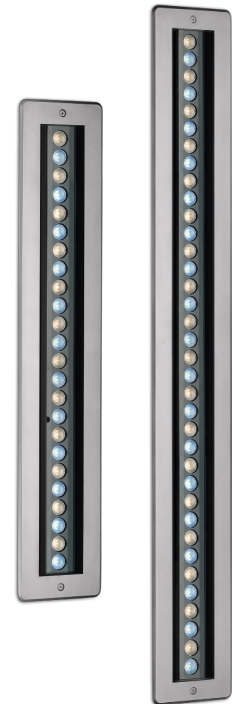

PARADE L RECESSED

Dynamic White

DESCRIPTION

PARADE L recessed linear luminaires are available in two or three foot lengths. Each model features premium quality high-brightness LEDs and a comprehensive selection of eight light distributions. Standard built-in programming capabilities include standalone or master-satellite configurations without the use of external control systems, or operation by remote DMX512 control systems. Recessed housing, trim, and hardware are stainless steel.

Date: _____ Type: _____ Catalog Number: _____

Project Name: _____

ORDERING INFORMATION

LUMINAIRE						
MODEL	CCT	CONTROL	CABLE	VOLTAGE	OPTIC	OPTION
PDL2R Parade L2 Recessed- 2' Length	DW Dynamic White (2700K to 6500K)	DMX-RDM DMX-RDM	M Monocable only (19.7")	UNV 120-277v	SP Spot 8°	LVR Internal Honeycomb Louver
PDL3R Parade L3 Recessed- 3' Length					NB Narrow 10°	
PDL2RPE Parade L2 Recessed Polar Edition- 2' Length					MB Medium 26°	
PDL3RPE Parade L3 Recessed Polar Edition- 3' Length					WB Wide 40°	
					EW Extra Wide 58°	
					ELH Elliptical 42° x 11°	
					ELWH Elliptical Wide 40° x 24°	
					WW Wall Wash 36° x 15° (5° Incline)	

PARADE L RECESSED

Dynamic White

		PARADE L2 RECESSED	PARADE L3 RECESSED
PHYSICAL	HOUSING	Extruded Aluminum	
	LENS	Tempered Glass	
	DRIVER LOCATION	Integral	
	DIMENSIONS (LUMINAIRE + BACK BOX)	26 3/4" L x 5 5/8" W x 4 1/2" H	38 3/4" L x 5 5/8" W x 4 5/8" H
	WEIGHT	15.2 Pounds	21 Pounds
OPERATING TEMPERATURE		-40°F to 122°F (-40°C to 50°C)	