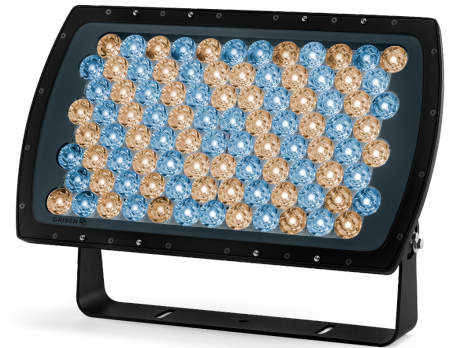

DESCRIPTION

ONYX XQ sets the standard for ultra-narrow beam floodlights where precise and uniform illumination at long distances is required. The award-winning luminaire combines 96 high power LEDs in Dynamic White with precision optics to produce a very narrow 4° beam. The LED driver is thermally isolated in a separate compartment for enhanced longevity. On-board control panel allows for stand-alone or master-satellite operation, as well as interface to external DMX controllers. Accessories for light control are available. All hardware is stainless steel.

Date: _____ Type: _____ Catalog Number: _____

Project Name: _____

ORDERING INFORMATION

LUMINAIRE							
MODEL	COLOR	CONTROL	VOLTAGE	OPTIC	FINISH §	CABLE	OPTIONS
OXXQ ONYX XQ	DW Dynamic White (2700 to 6500K White)	DMX-RDM DMX/RDM	UNV 120-277V	US Ultra Spot 4°	A Anthracite Gray	S Power in (59 in.) , DMX in, DMX out (66.9 in.)	3G 3G Mounting Yoke
					B Black		
					G Griven Grey		
					W White		
					CC Custom Color		
					§ Contact factory for marine grade (anti-saline) finish		

DIMENSIONS

All dimensions are shown in inches unless otherwise noted.

ULTRA SPOT 4°

Maximum Candela = 2672406 / 19553 lms

Maximum Candela = 2672406.25 Located At Horizontal Angle = 0, Vertical Angle = 0
H - Horizontal Axial Candela
V - Vertical Axial Candela