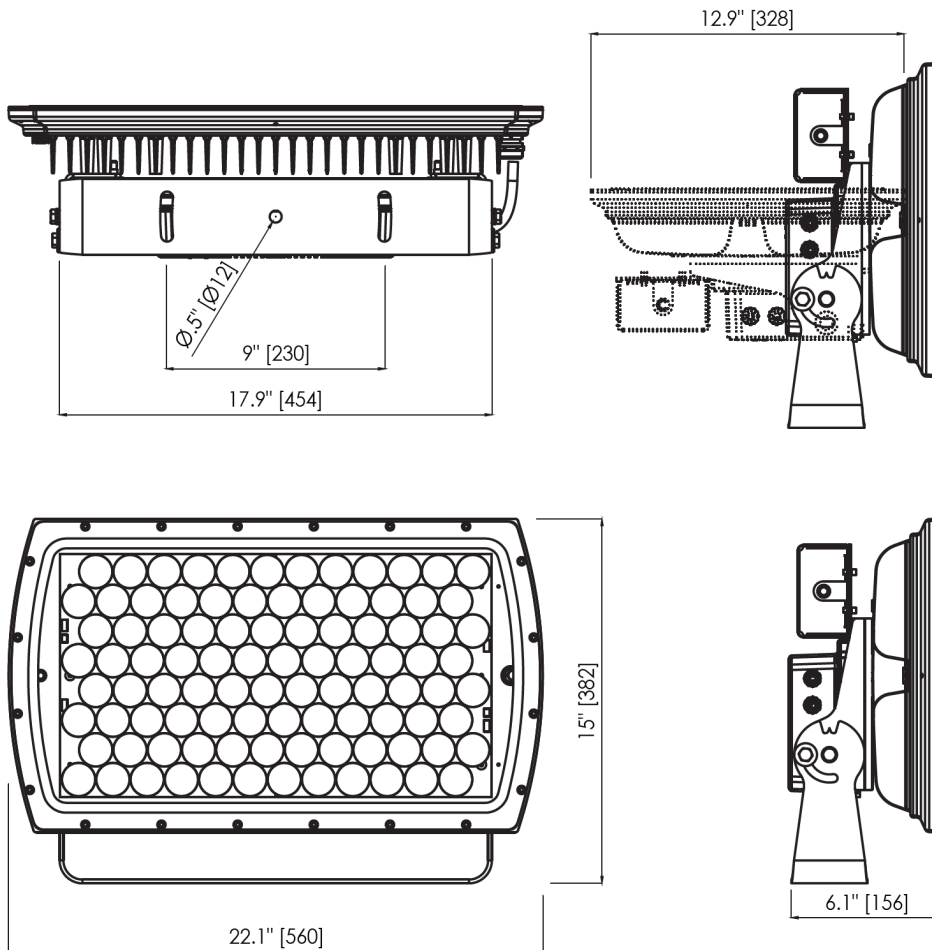

DESCRIPTION

ONYX XQ sets the standard for ultra-narrow beam floodlights where precise and uniform illumination at long distances is required. The award-winning luminaire combines 96 high power LEDs in Dynamic White with precision optics to produce a very narrow 4° beam. The LED driver is thermally isolated in a separate compartment for enhanced longevity. On-board control panel allows for stand-alone or master-satellite operation, as well as interface to external DMX controllers. Accessories for light control are available. All hardware is stainless steel.

Date: _____ Type: _____ Catalog Number: _____

Project Name: _____

ORDERING INFORMATION

LUMINAIRE							
MODEL	COLOR	CONTROL	VOLTAGE	OPTIC	FINISH §	CABLE	OPTIONS
OXXQ ONYX XQ	DW Dynamic White (2700 to 6500K White)	DMX-RDM DMX/RDM	UNV 120-277V	US Ultra Spot 4°	A Anthracite Gray	S Power in (59 in.) , DMX in, DMX out (66.9 in.)	3G 3G Mounting Yoke
					B Black		
					G Griven Grey		
					W White		
					CC Custom Color		
					§ Contact factory for marine grade (anti-saline) finish		

DIMENSIONS

All dimensions are shown in inches unless otherwise noted.

ULTRA SPOT 4°

Maximum Candela = 2672406 / 19553 lms

Maximum Candela = 2672406.25 Located At Horizontal Angle = 0, Vertical Angle = 0
H - Horizontal Axial Candela
V - Vertical Axial Candela