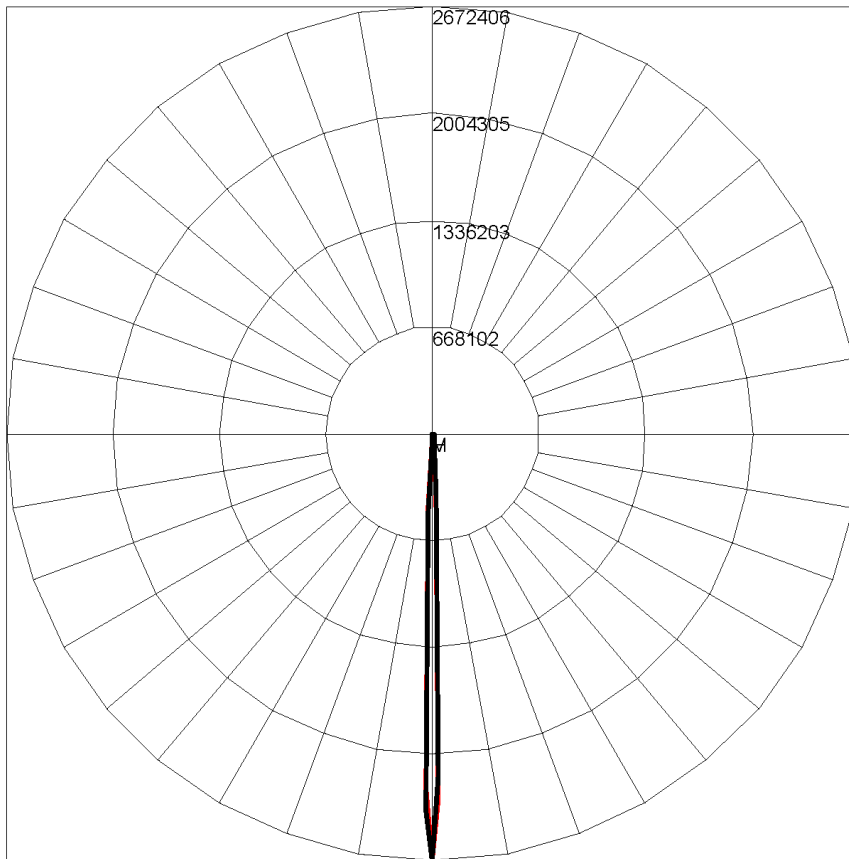

DESCRIPTION

ONYX XQ sets the standard for ultra-narrow beam floodlights where precise and uniform illumination at long distances is required. The award-winning luminaire combines 96 high power LEDs in Dynamic White with precision optics to produce a very narrow 4° beam. The LED driver is thermally isolated in a separate compartment for enhanced longevity. On-board control panel allows for stand-alone or master-satellite operation, as well as interface to external DMX controllers. Accessories for light control are available. All hardware is stainless steel.

Date: _____ Type: _____ Catalog Number: _____

Project Name: _____

ORDERING INFORMATION

LUMINAIRE							
MODEL	COLOR	CONTROL	VOLTAGE	OPTIC	FINISH §	CABLE	OPTIONS
OXXQ ONYX XQ	DW Dynamic White (2700 to 6500K White)	DMX-RDM DMX/RDM	UNV 120-277V	US Ultra Spot 4°	A Anthracite Gray	S Power in (59 in.) , DMX in, DMX out (66.9 in.)	3G 3G Mounting Yoke
					B Black		
					G Griven Grey		
					W White		
					CC Custom Color		
					§ Contact factory for marine grade (anti-saline) finish		

DIMENSIONS

All dimensions are shown in inches unless otherwise noted.

ULTRA SPOT 4°

Maximum Candela = 2672406 / 19553 lms

Maximum Candela = 2672406.25 Located At Horizontal Angle = 0, Vertical Angle = 0
H - Horizontal Axial Candela
V - Vertical Axial Candela